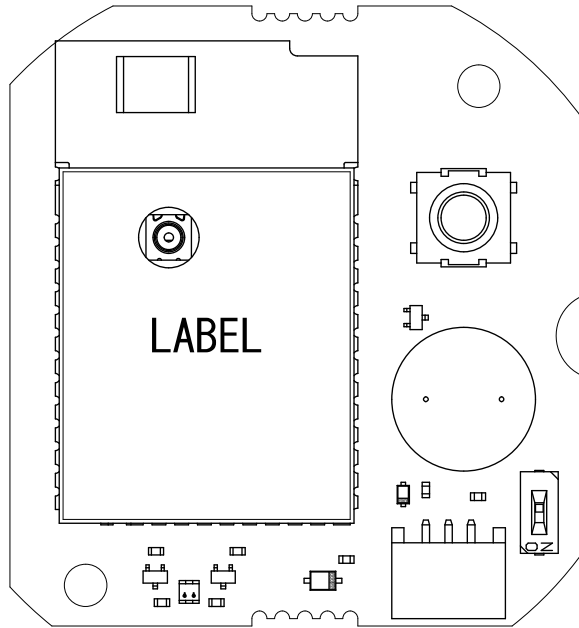

HTW-2401T LABEL DRAWING

LABEL DESIGN