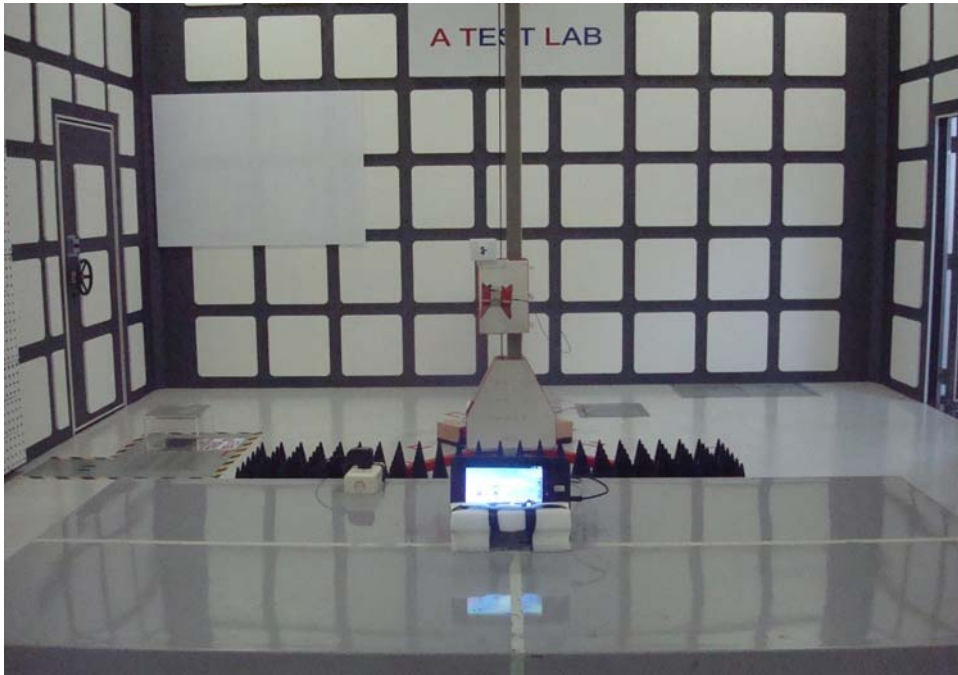

Above 1GHz _ Front View