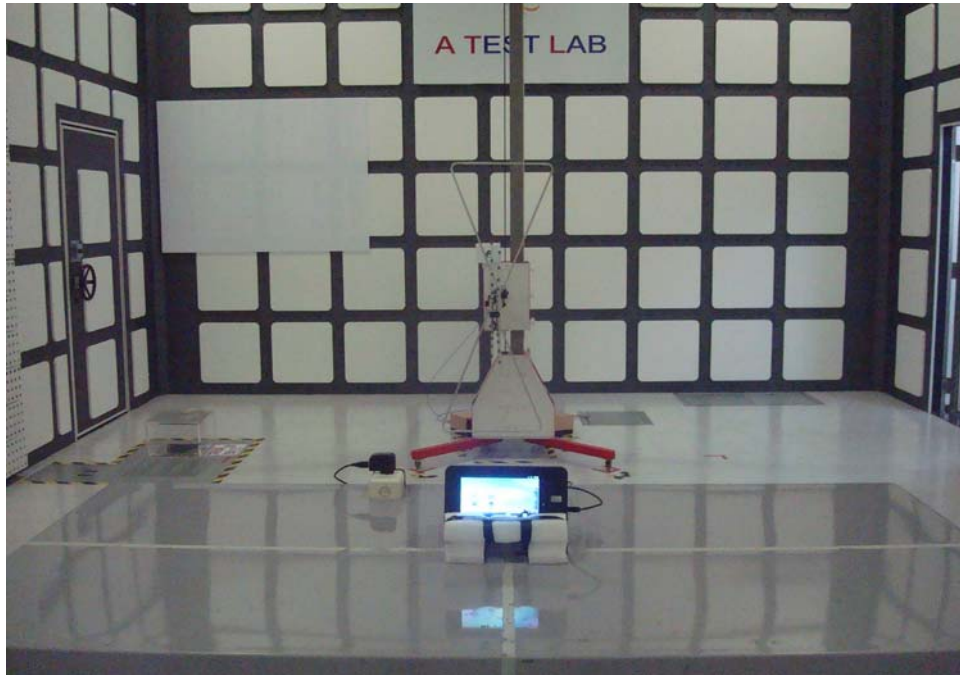

Part 15C Test Setup Photographs

Conducted Emissions Test Configuration:

Front View

Rear View

Radiated Emissions Test Configuration:

9kHz ~ 30MHz _ Front View

9kHz ~ 30MHz _ Rear View

30MHz ~ 1GHz _ Front View

30MHz ~ 1GHz _ Rear View

Above 1GHz _ Front View

Above 1GHz _ Rear View