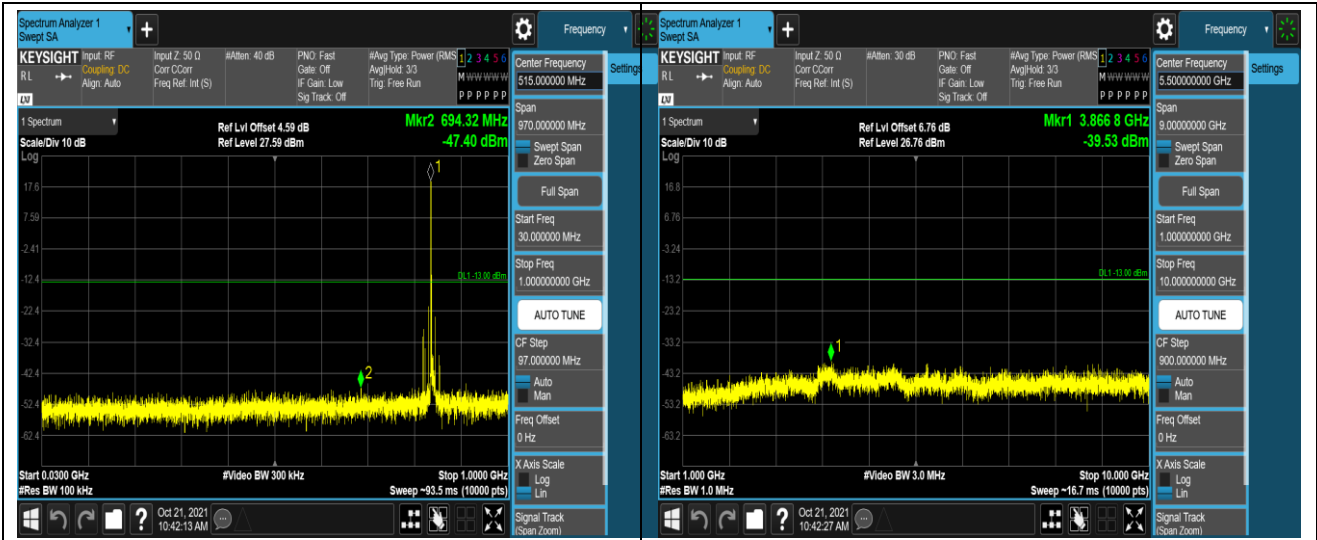

Band5-10MHz-QPSK-20600-1RB#0-Range2:1000~10000MHz

Band5-10MHz-QPSK-20600-1RB#0-Range1:30~1000MHz