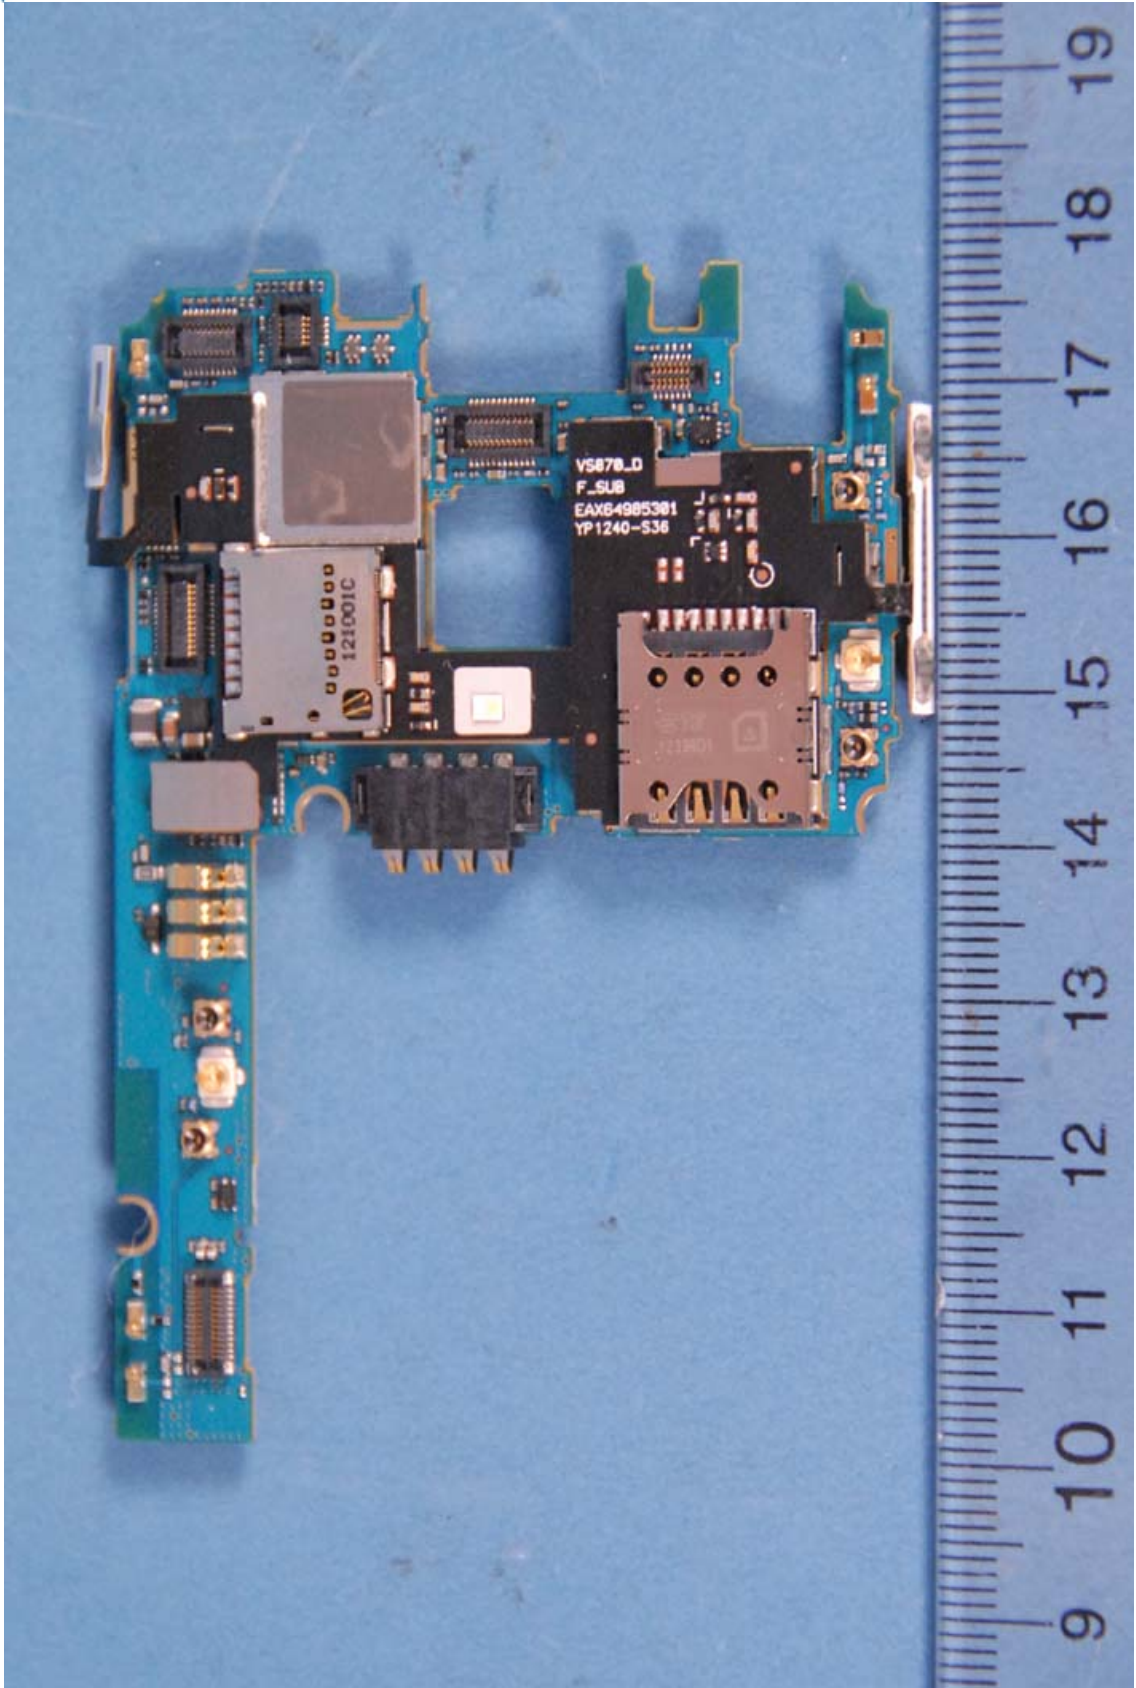

INTERNAL PHOTOGRAPHS

	LG ELECTRONICS MOBILECOMM USA FCC ID: ZNFVS870	Model: VS-870
Internal Photos	EUT Type: PORTABLE HANDSET	Page 1 of 9

	LG ELECTRONICS MOBILECOMM USA FCC ID: ZNFVS870	Model: VS-870
Internal Photos	EUT Type: PORTABLE HANDSET	Page 2 of 9

	LG ELECTRONICS MOBILECOMM USA FCC ID: ZNFVS870	Model: VS-870
Internal Photos	EUT Type: PORTABLE HANDSET	Page 3 of 9

	LG ELECTRONICS MOBILECOMM USA FCC ID: ZNFVS870	Model: VS-870
Internal Photos	EUT Type: PORTABLE HANDSET	Page 4 of 9

	LG ELECTRONICS MOBILECOMM USA FCC ID: ZNFVS870	Model: VS-870
Internal Photos	EUT Type: PORTABLE HANDSET	Page 5 of 9

	<p>LG ELECTRONICS MOBILECOMM USA FCC ID: ZNFVS870</p>	<p>Model: VS-870</p>
<p>Internal Photos</p>	<p>EUT Type: PORTABLE HANDSET</p>	<p>Page 6 of 9</p>