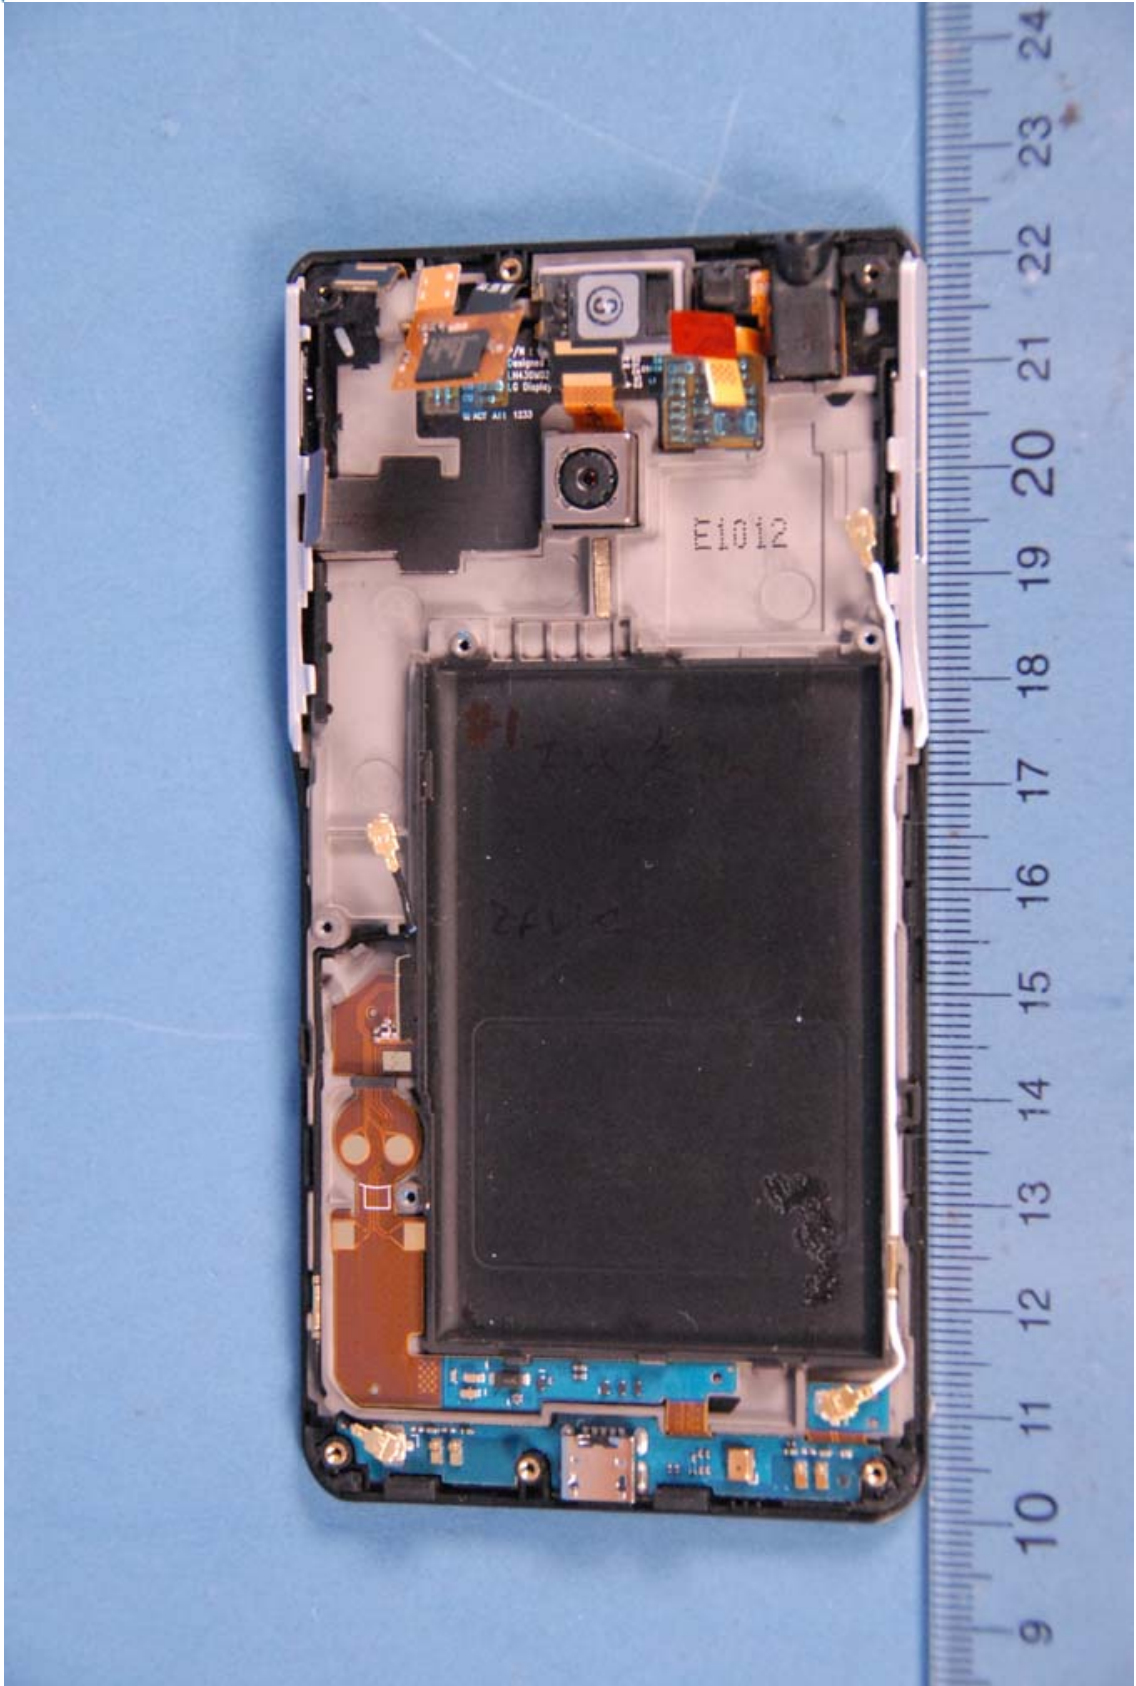

INTERNAL PHOTOGRAPHS

	LG ELECTRONICS MOBILECOMM USA FCC ID: ZNFVS870	Model: VS-870
Internal Photos	EUT Type: PORTABLE HANDSET	Page 1 of 9

	LG ELECTRONICS MOBILECOMM USA FCC ID: ZNFVS870	Model: VS-870
Internal Photos	EUT Type: PORTABLE HANDSET	Page 2 of 9

	LG ELECTRONICS MOBILECOMM USA FCC ID: ZNFVS870	Model: VS-870
Internal Photos	EUT Type: PORTABLE HANDSET	Page 3 of 9

	LG ELECTRONICS MOBILECOMM USA FCC ID: ZNFVS870	Model: VS-870
Internal Photos	EUT Type: PORTABLE HANDSET	Page 4 of 9

	LG ELECTRONICS MOBILECOMM USA FCC ID: ZNFVS870	Model: VS-870
Internal Photos	EUT Type: PORTABLE HANDSET	Page 5 of 9

	<p>LG ELECTRONICS MOBILECOMM USA FCC ID: ZNFVS870</p>	<p>Model: VS-870</p>
<p>Internal Photos</p>	<p>EUT Type: PORTABLE HANDSET</p>	<p>Page 6 of 9</p>