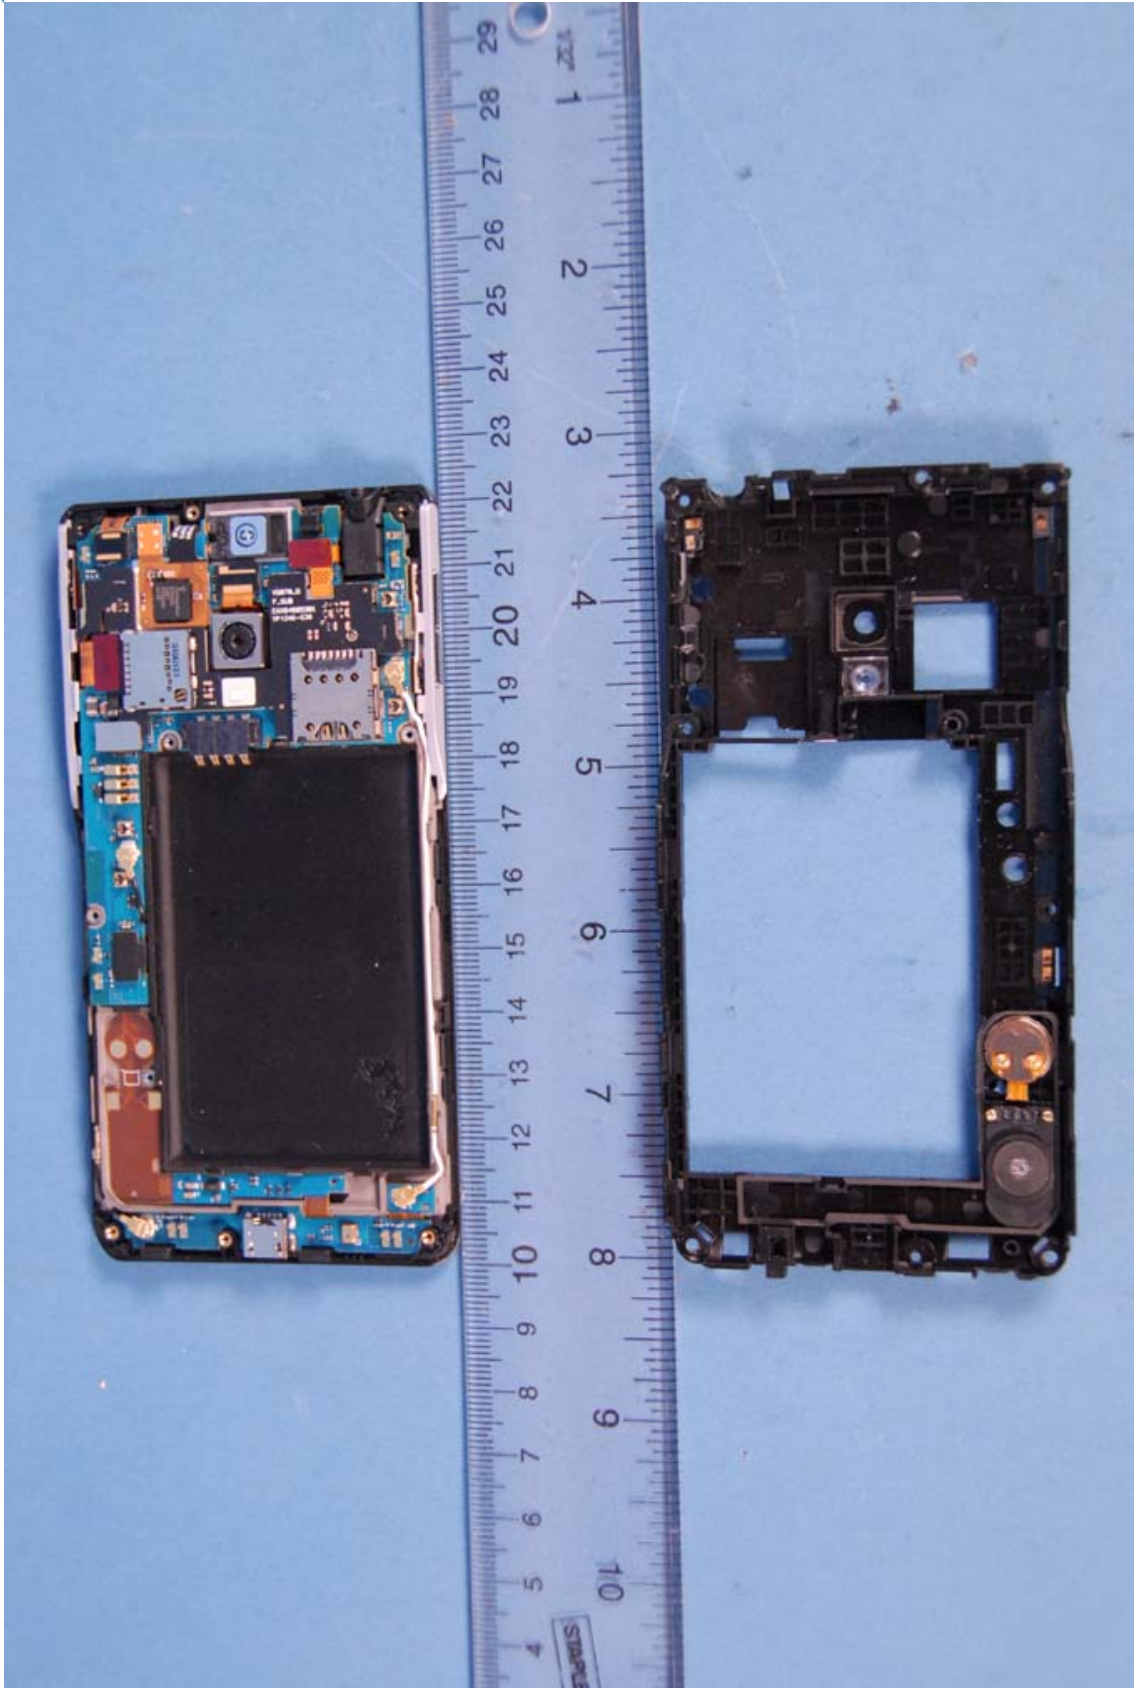

INTERNAL PHOTOGRAPHS

	LG ELECTRONICS MOBILECOMM USA FCC ID: ZNFVS870	Model: VS-870
Internal Photos	EUT Type: PORTABLE HANDSET	Page 1 of 9

	LG ELECTRONICS MOBILECOMM USA FCC ID: ZNFVS870	Model: VS-870
Internal Photos	EUT Type: PORTABLE HANDSET	Page 2 of 9

	LG ELECTRONICS MOBILECOMM USA FCC ID: ZNFVS870	Model: VS-870
Internal Photos	EUT Type: PORTABLE HANDSET	Page 3 of 9

	LG ELECTRONICS MOBILECOMM USA FCC ID: ZNFVS870	Model: VS-870
Internal Photos	EUT Type: PORTABLE HANDSET	Page 4 of 9

	LG ELECTRONICS MOBILECOMM USA FCC ID: ZNFVS870	Model: VS-870
Internal Photos	EUT Type: PORTABLE HANDSET	Page 5 of 9

	<p>LG ELECTRONICS MOBILECOMM USA FCC ID: ZNFVS870</p>	<p>Model: VS-870</p>
<p>Internal Photos</p>	<p>EUT Type: PORTABLE HANDSET</p>	<p>Page 6 of 9</p>