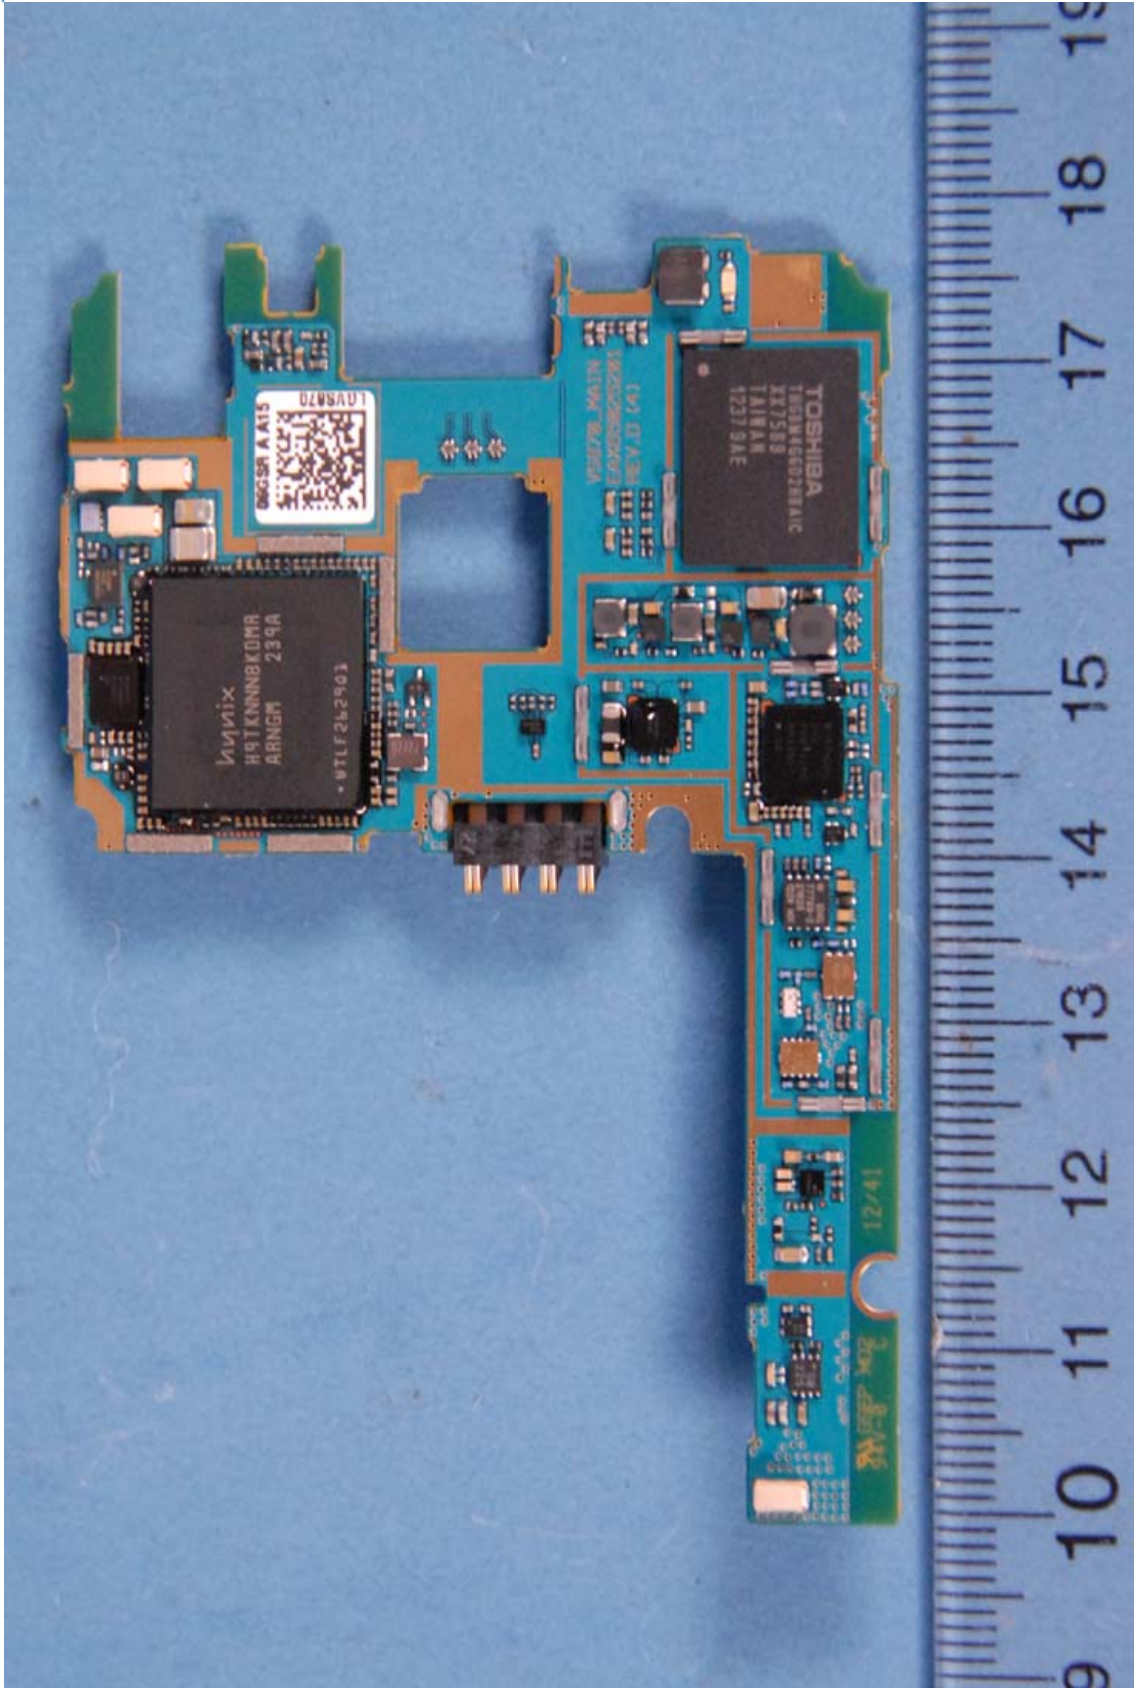

LG ELECTRONICS MOBILECOMM USA FCC ID: ZNFVS870	Model: VS-870
Internal Photos	EUT Type: PORTABLE HANDSET	Page 8 of 9