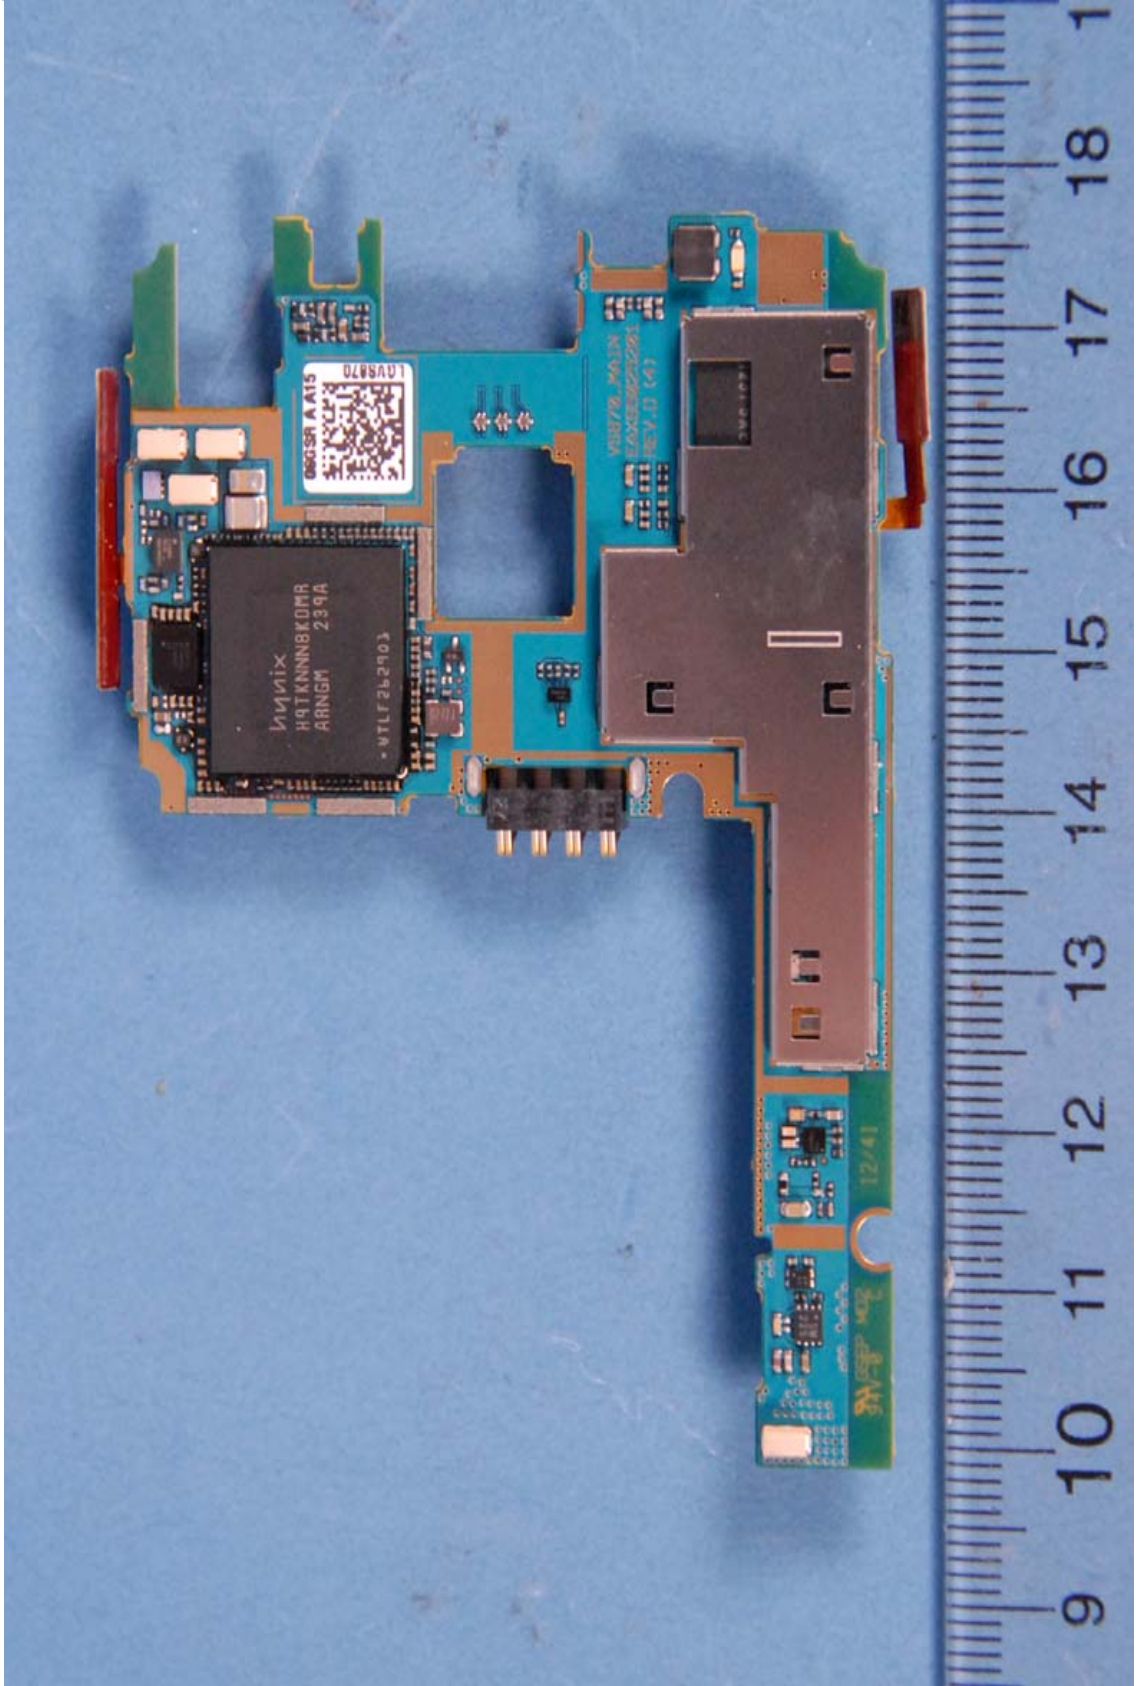

INTERNAL PHOTOGRAPHS

	LG ELECTRONICS MOBILECOMM USA FCC ID: ZNFVS870	Model: VS-870
Internal Photos	EUT Type: PORTABLE HANDSET	Page 1 of 9

	LG ELECTRONICS MOBILECOMM USA FCC ID: ZNFVS870	Model: VS-870
Internal Photos	EUT Type: PORTABLE HANDSET	Page 2 of 9

	LG ELECTRONICS MOBILECOMM USA FCC ID: ZNFVS870	Model: VS-870
Internal Photos	EUT Type: PORTABLE HANDSET	Page 3 of 9

	LG ELECTRONICS MOBILECOMM USA FCC ID: ZNFVS870	Model: VS-870
Internal Photos	EUT Type: PORTABLE HANDSET	Page 4 of 9

	LG ELECTRONICS MOBILECOMM USA FCC ID: ZNFVS870	Model: VS-870
Internal Photos	EUT Type: PORTABLE HANDSET	Page 5 of 9

	<p>LG ELECTRONICS MOBILECOMM USA FCC ID: ZNFVS870</p>	<p>Model: VS-870</p>
<p>Internal Photos</p>	<p>EUT Type: PORTABLE HANDSET</p>	<p>Page 6 of 9</p>