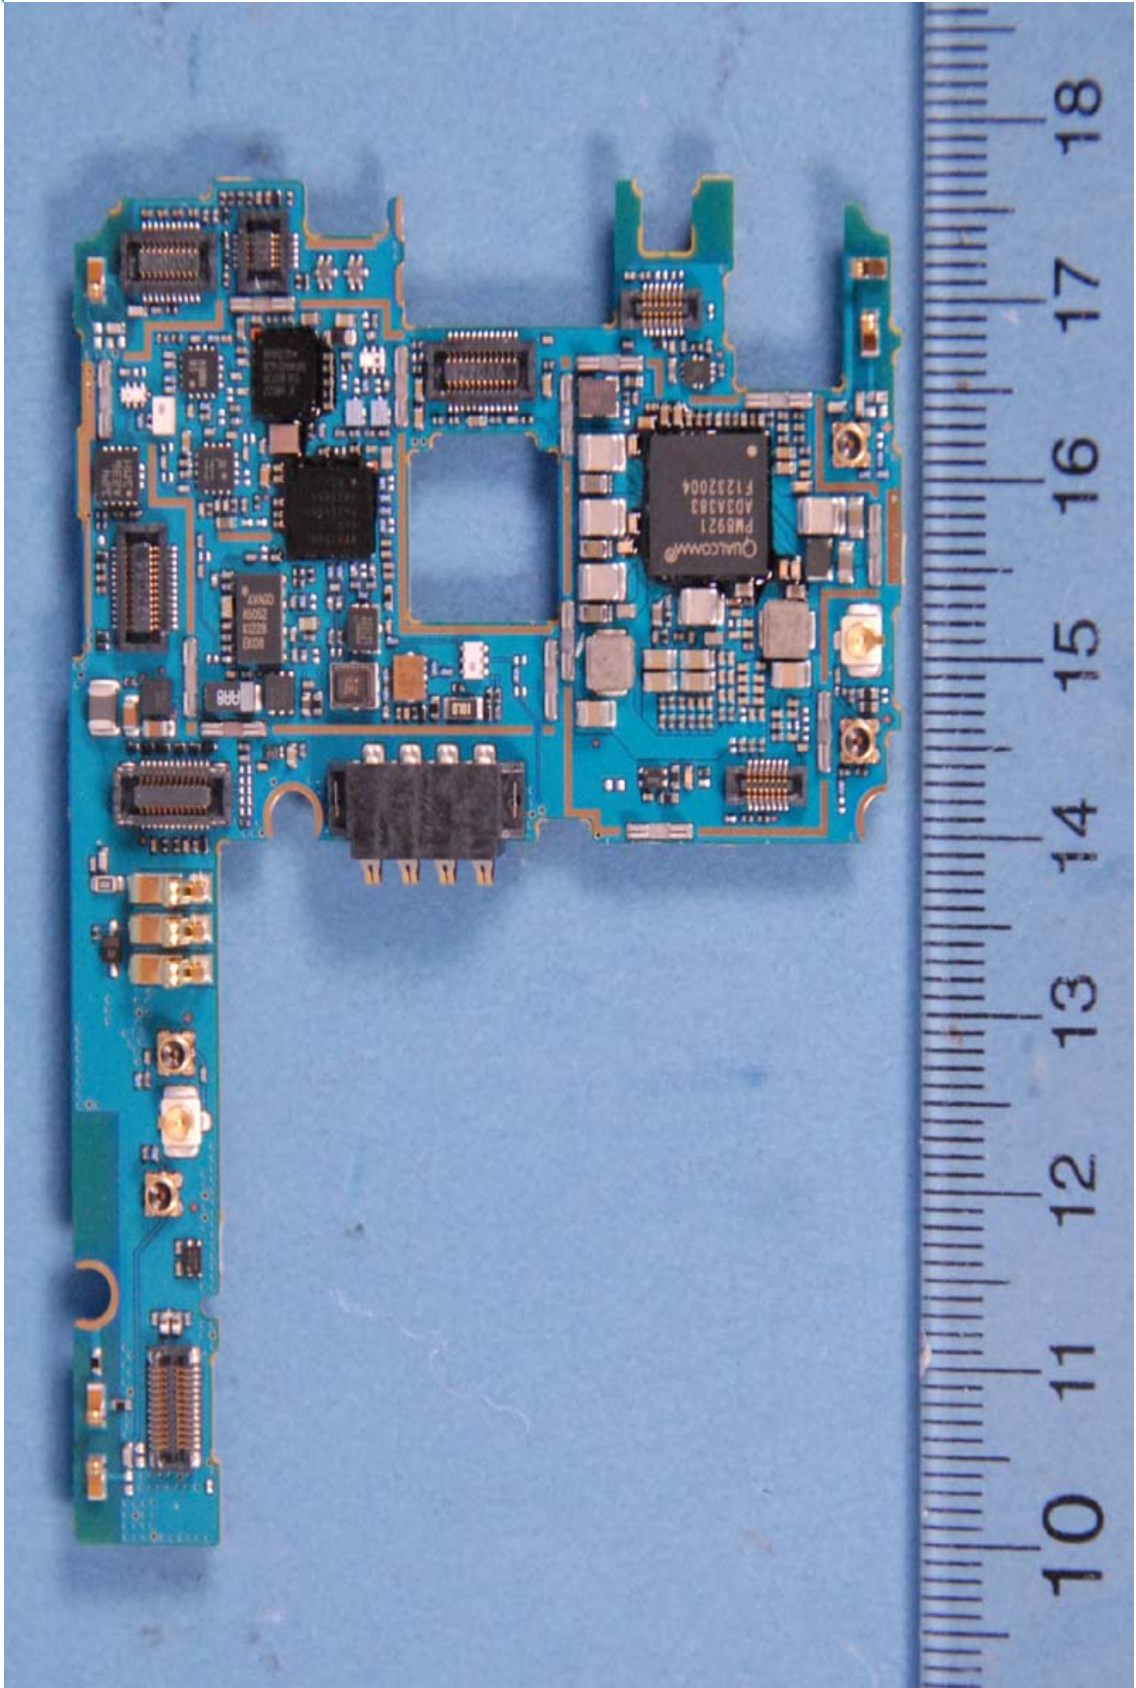

INTERNAL PHOTOGRAPHS

	LG ELECTRONICS MOBILECOMM USA FCC ID: ZNFVS870	Model: VS-870
Internal Photos	EUT Type: PORTABLE HANDSET	Page 1 of 9

	LG ELECTRONICS MOBILECOMM USA FCC ID: ZNFVS870	Model: VS-870
Internal Photos	EUT Type: PORTABLE HANDSET	Page 2 of 9

	LG ELECTRONICS MOBILECOMM USA FCC ID: ZNFVS870	Model: VS-870
Internal Photos	EUT Type: PORTABLE HANDSET	Page 3 of 9

	LG ELECTRONICS MOBILECOMM USA FCC ID: ZNFVS870	Model: VS-870
Internal Photos	EUT Type: PORTABLE HANDSET	Page 4 of 9

	LG ELECTRONICS MOBILECOMM USA FCC ID: ZNFVS870	Model: VS-870
Internal Photos	EUT Type: PORTABLE HANDSET	Page 5 of 9

	<p>LG ELECTRONICS MOBILECOMM USA FCC ID: ZNFVS870</p>	<p>Model: VS-870</p>
<p>Internal Photos</p>	<p>EUT Type: PORTABLE HANDSET</p>	<p>Page 6 of 9</p>