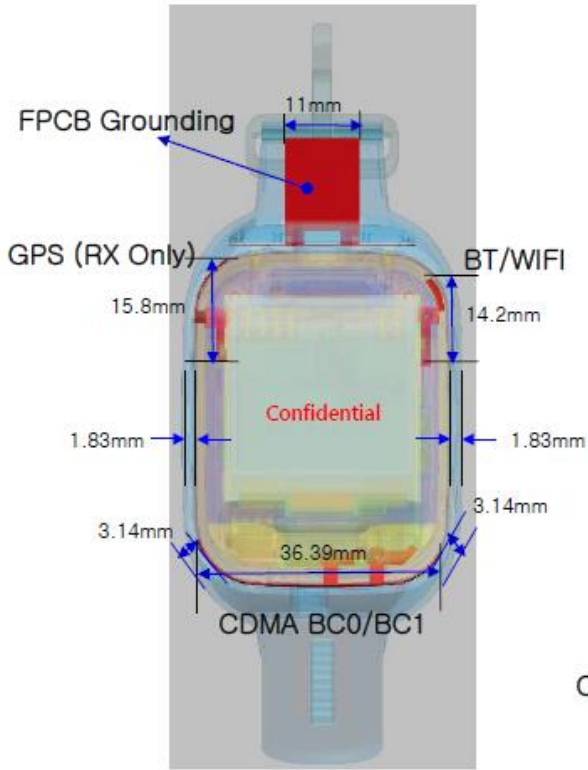

DUT and SAR Set-up Photos

Overall Dimensions

Front View of the DUT

Rear View of the DUT

Setup Photos

Handset Vertical and Horizontal Reference Lines

Vertical
Center Line

Horizontal
Line

Extremity Exposure Conditions

Neck

Next to Mouth Exposure Conditions

Flat

Antenna Dimensions & Separation Distances

① Main (CDMA Dual)

MODE	BAND	TX(MHz)	RX(MHz)
1xRTT	US Cellular	824 ~ 849	869 ~ 894
	US PCS	1850 ~ 1910	1930 ~ 1990