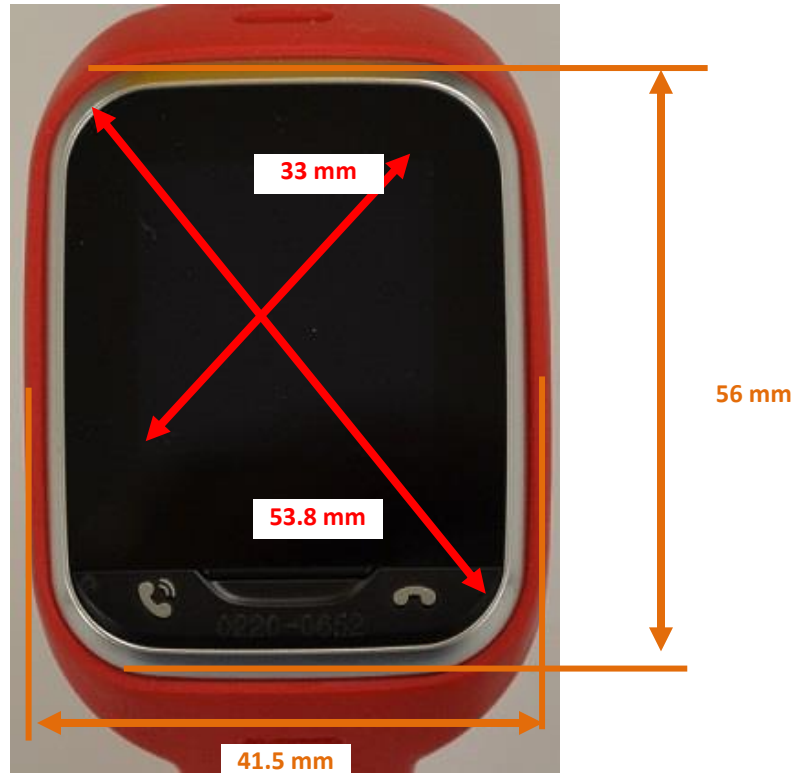

DUT and SAR Set-up Photos

Overall Dimensions

Front View of the DUT

Rear View of the DUT

Setup Photos

Handset Vertical and Horizontal Reference Lines

Vertical
Center Line

Horizontal
Line

Extremity Exposure Conditions

Neck

Next to Mouth Exposure Conditions

Flat

Antenna Dimensions & Separation Distances

① Main (CDMA Dual)

MODE	BAND	TX(MHz)	RX(MHz)
1xRTT	US Cellular	824 ~ 849	869 ~ 894
	US PCS	1850 ~ 1910	1930 ~ 1990