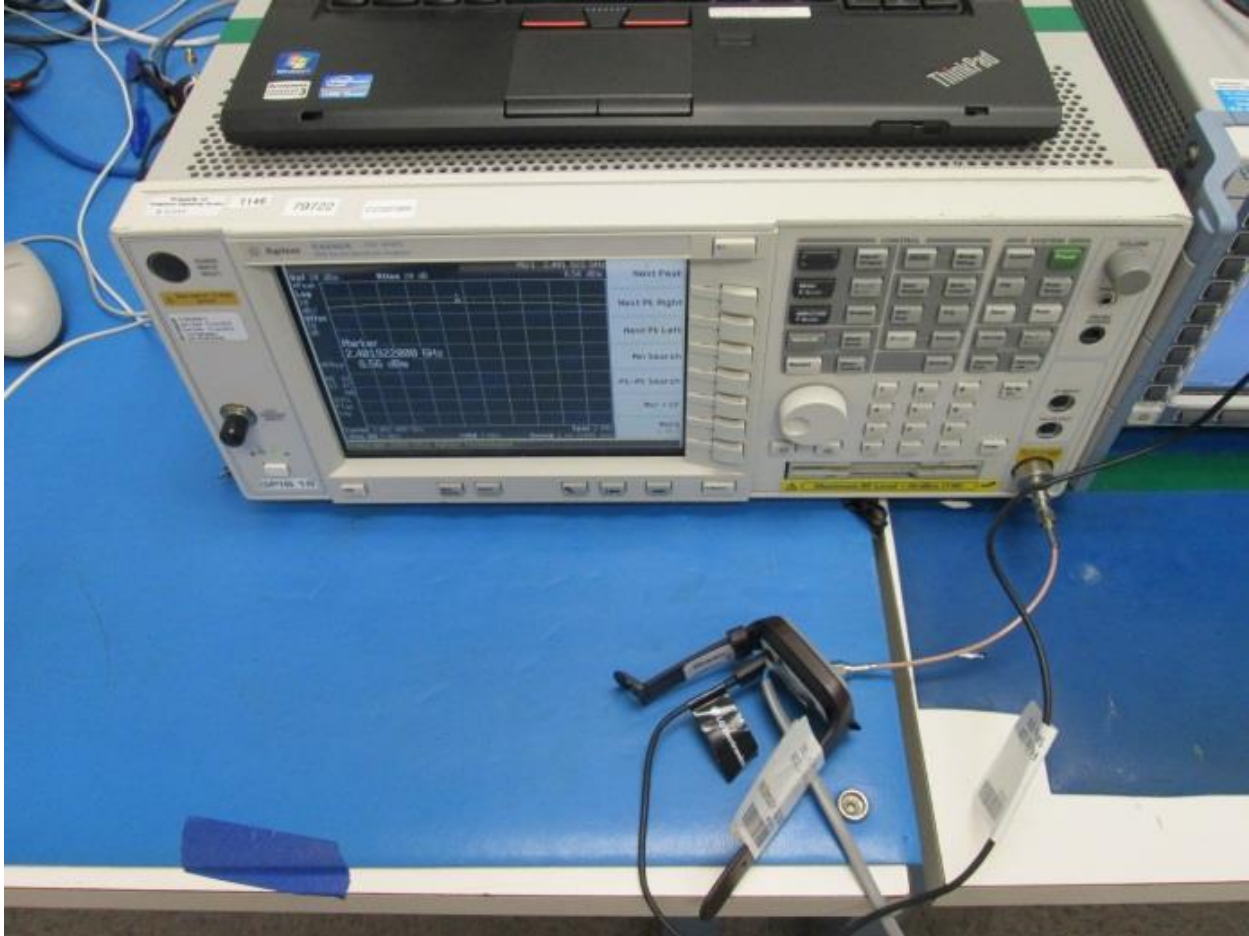

11. SETUP PHOTOS

ANTENNA PORT CONDUCTED RF MEASUREMENT SETUP

RADIATED RF MEASUREMENT SETUP FOR PORTABLE CONFIGURATION

ENVIRONMENTAL CHAMBER PHOTO

END OF REPORT