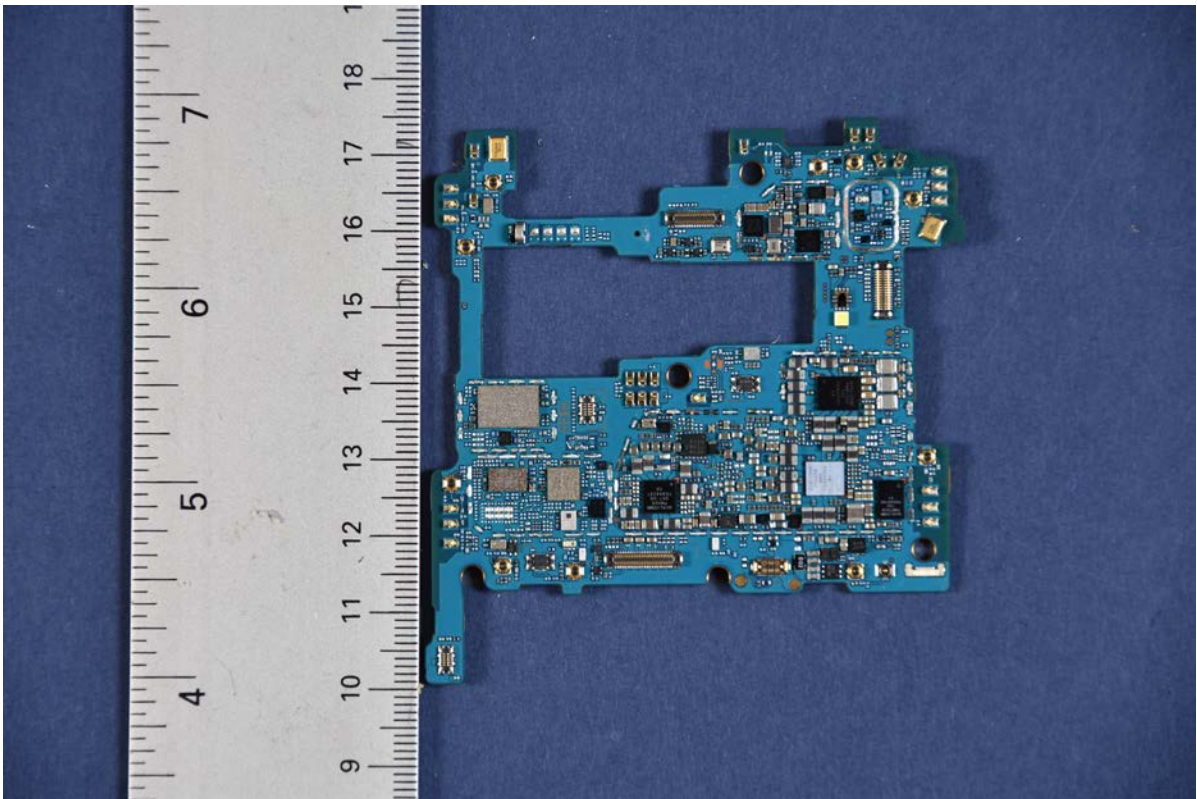

INTERNAL PHOTOGRAPHS

	<p>LG Electronics USA, Inc. FCC ID: ZNFV600AM</p>	<p>Model: LG-V600AM</p>
<p>Internal Photos</p>	<p>EUT Type: Portable Handset</p>	<p>Page 1 of 11</p>

	LG Electronics USA, Inc. FCC ID: ZNFV600AM	Model: LG-V600AM
Internal Photos	EUT Type: Portable Handset	Page 3 of 11

	LG Electronics USA, Inc. FCC ID: ZNFV600AM	Model: LG-V600AM
Internal Photos	EUT Type: Portable Handset	Page 4 of 11

	LG Electronics USA, Inc. FCC ID: ZNFV600AM	Model: LG-V600AM
Internal Photos	EUT Type: Portable Handset	Page 5 of 11

	LG Electronics USA, Inc. FCC ID: ZNFV600AM	Model: LG-V600AM
Internal Photos	EUT Type: Portable Handset	Page 6 of 11

	LG Electronics USA, Inc. FCC ID: ZNFV600AM	Model: LG-V600AM
Internal Photos	EUT Type: Portable Handset	Page 7 of 11