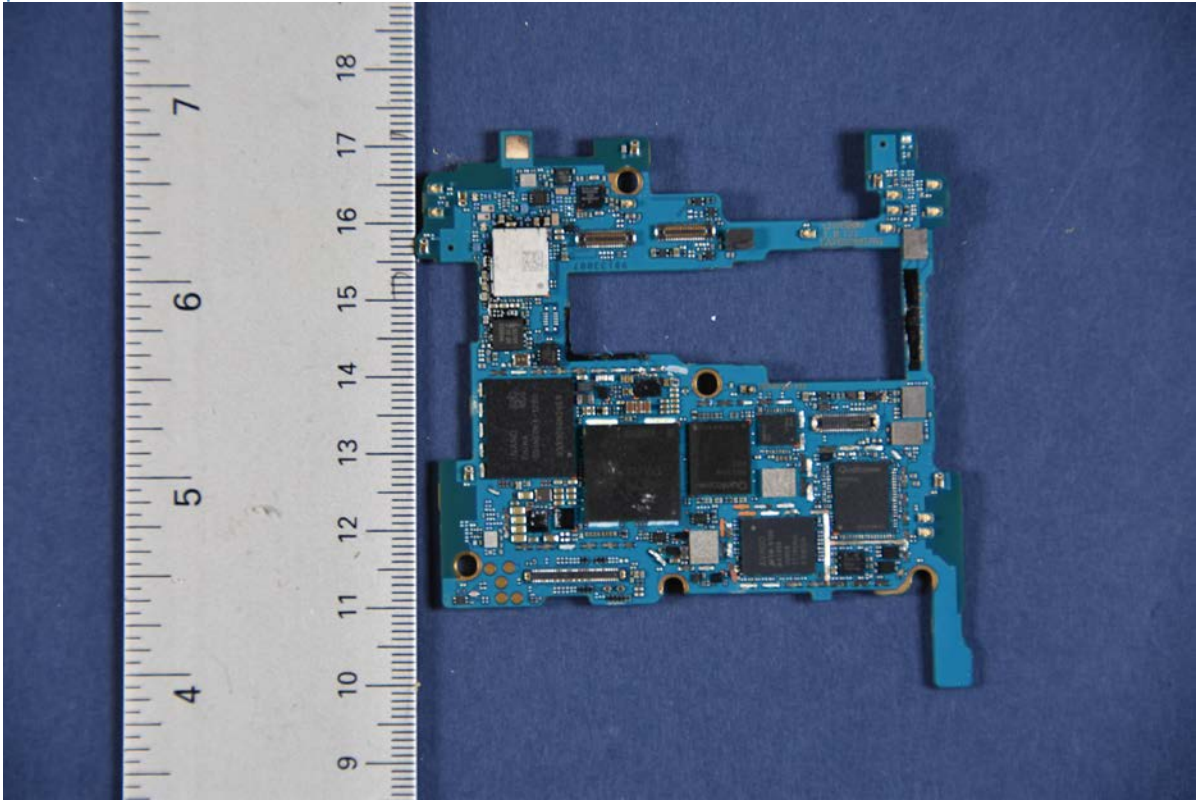

INTERNAL PHOTOGRAPHS

	<p>LG Electronics USA, Inc. FCC ID: ZNFV600AM</p>	<p>Model: LG-V600AM</p>
<p>Internal Photos</p>	<p>EUT Type: Portable Handset</p>	<p>Page 1 of 11</p>

	LG Electronics USA, Inc. FCC ID: ZNFV600AM	Model: LG-V600AM
Internal Photos	EUT Type: Portable Handset	Page 3 of 11

	LG Electronics USA, Inc. FCC ID: ZNFV600AM	Model: LG-V600AM
Internal Photos	EUT Type: Portable Handset	Page 4 of 11

	LG Electronics USA, Inc. FCC ID: ZNFV600AM	Model: LG-V600AM
Internal Photos	EUT Type: Portable Handset	Page 5 of 11

	LG Electronics USA, Inc. FCC ID: ZNFV600AM	Model: LG-V600AM
Internal Photos	EUT Type: Portable Handset	Page 6 of 11

	LG Electronics USA, Inc. FCC ID: ZNFV600AM	Model: LG-V600AM
Internal Photos	EUT Type: Portable Handset	Page 7 of 11