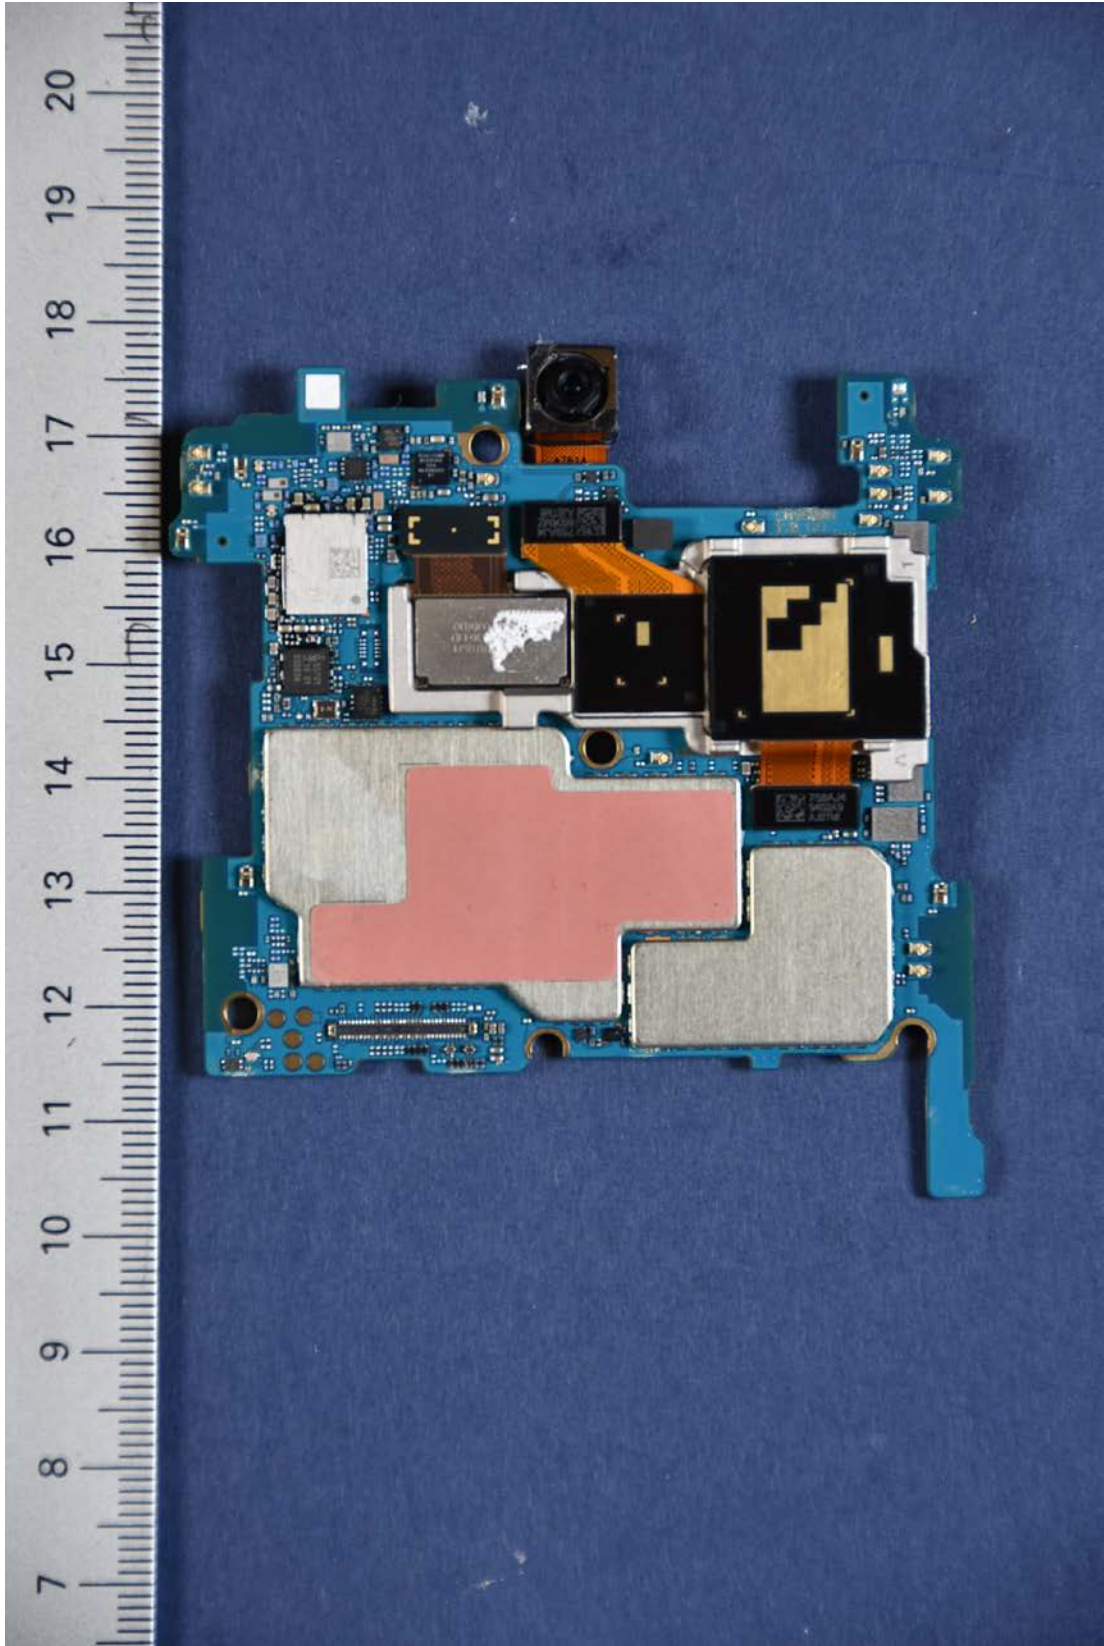

INTERNAL PHOTOGRAPHS

	<p>LG Electronics USA, Inc. FCC ID: ZNFV600AM</p>	<p>Model: LG-V600AM</p>
<p>Internal Photos</p>	<p>EUT Type: Portable Handset</p>	<p>Page 1 of 11</p>

	LG Electronics USA, Inc. FCC ID: ZNFV600AM	Model: LG-V600AM
Internal Photos	EUT Type: Portable Handset	Page 3 of 11

	LG Electronics USA, Inc. FCC ID: ZNFV600AM	Model: LG-V600AM
Internal Photos	EUT Type: Portable Handset	Page 4 of 11

	LG Electronics USA, Inc. FCC ID: ZNFV600AM	Model: LG-V600AM
Internal Photos	EUT Type: Portable Handset	Page 5 of 11

	LG Electronics USA, Inc. FCC ID: ZNFV600AM	Model: LG-V600AM
Internal Photos	EUT Type: Portable Handset	Page 6 of 11

	LG Electronics USA, Inc. FCC ID: ZNFV600AM	Model: LG-V600AM
Internal Photos	EUT Type: Portable Handset	Page 7 of 11