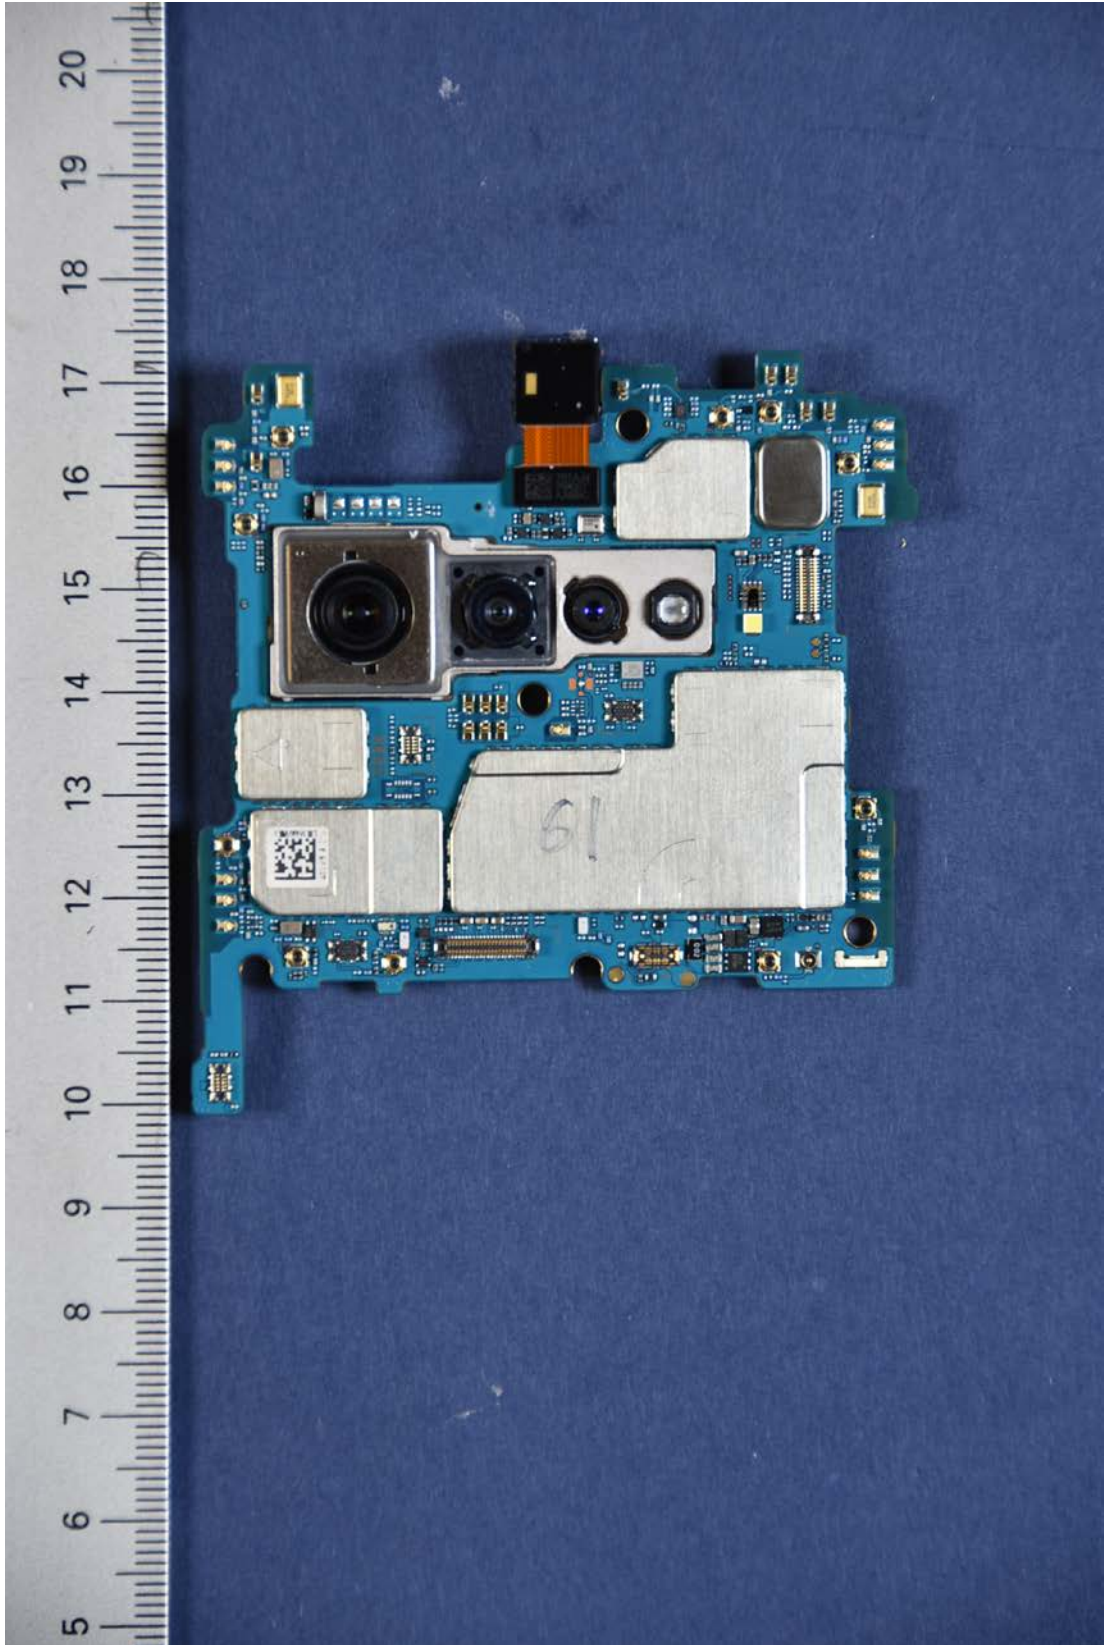

INTERNAL PHOTOGRAPHS

	<p>LG Electronics USA, Inc. FCC ID: ZNFV600AM</p>	<p>Model: LG-V600AM</p>
<p>Internal Photos</p>	<p>EUT Type: Portable Handset</p>	<p>Page 1 of 11</p>

	LG Electronics USA, Inc. FCC ID: ZNFV600AM	Model: LG-V600AM
Internal Photos	EUT Type: Portable Handset	Page 3 of 11

	LG Electronics USA, Inc. FCC ID: ZNFV600AM	Model: LG-V600AM
Internal Photos	EUT Type: Portable Handset	Page 4 of 11

	LG Electronics USA, Inc. FCC ID: ZNFV600AM	Model: LG-V600AM
Internal Photos	EUT Type: Portable Handset	Page 5 of 11

	LG Electronics USA, Inc. FCC ID: ZNFV600AM	Model: LG-V600AM
Internal Photos	EUT Type: Portable Handset	Page 6 of 11

	LG Electronics USA, Inc. FCC ID: ZNFV600AM	Model: LG-V600AM
Internal Photos	EUT Type: Portable Handset	Page 7 of 11