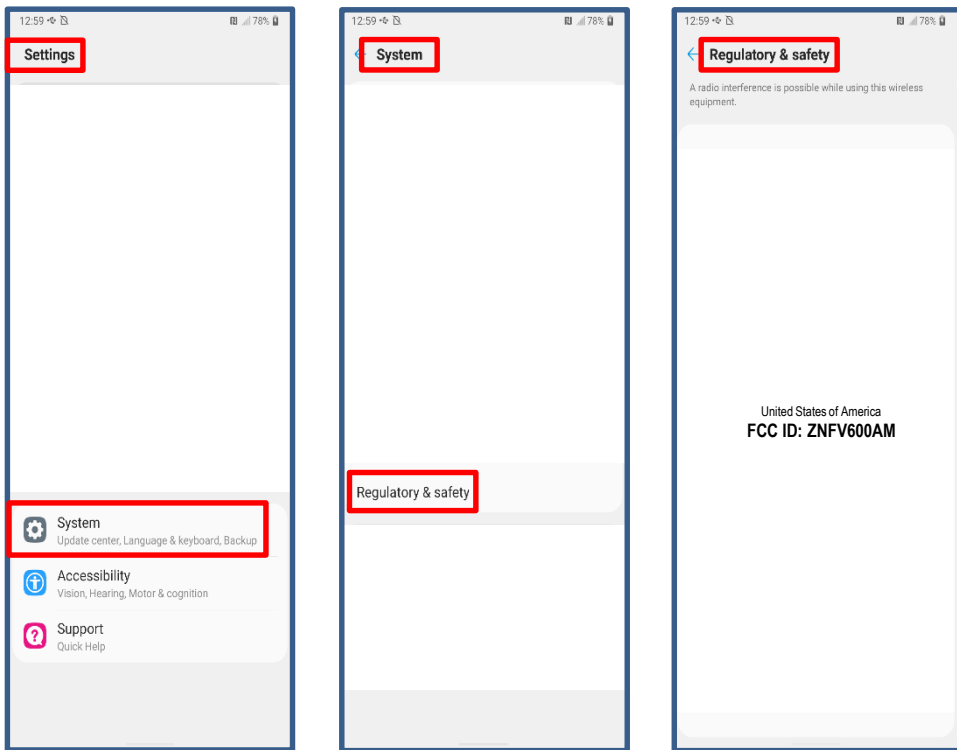

※ FCC ID is applied by E-Label on the device

Settings Menu

Step 1	Select "Setting"
Step 2	Select "System"
Step 3	Select "Regulatory & safety"

※ FCC ID is applied on the packaging Label

FCC ID: ZNFV600AM

※ Instruction of E-Label on the User Manual