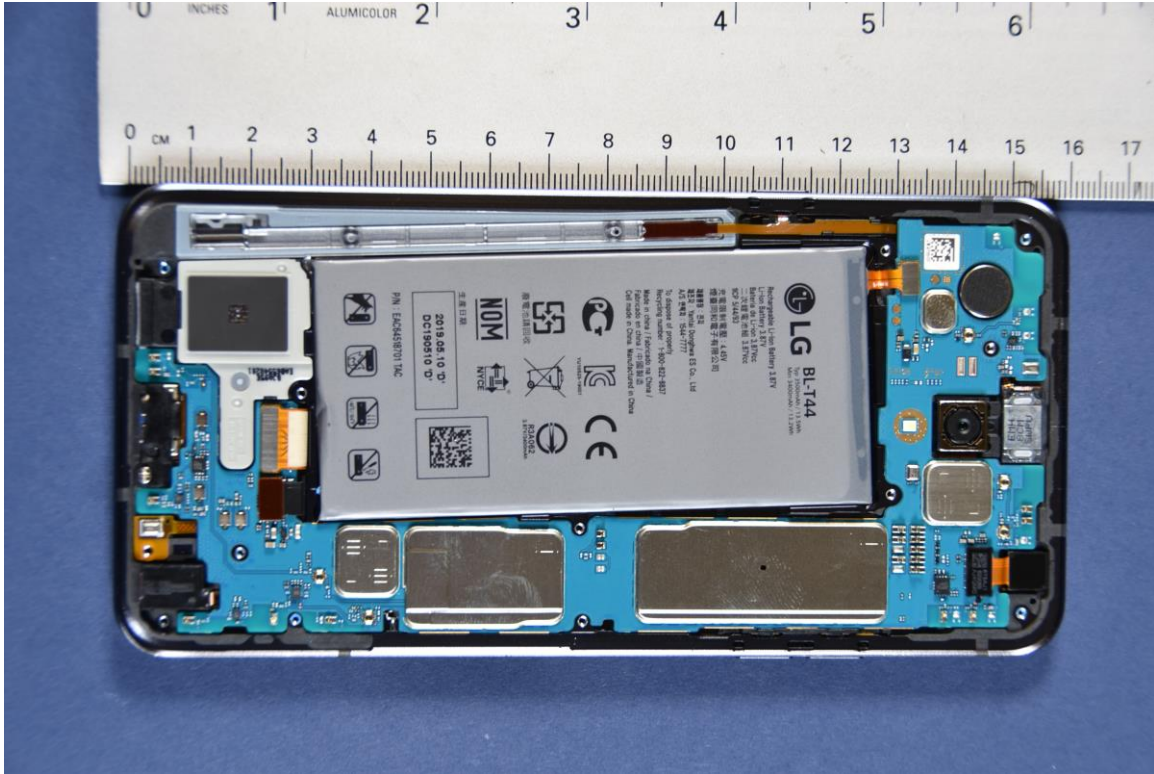

INTERNAL PHOTOGRAPHS

	<p>LG Electronics USA, Inc. FCC ID: ZNFQ720AM</p>	<p>Model: LM-Q720AM</p>
<p>Internal Photos</p>	<p>EUT Type: Portable Handset</p>	<p>Page 6 of 6</p>