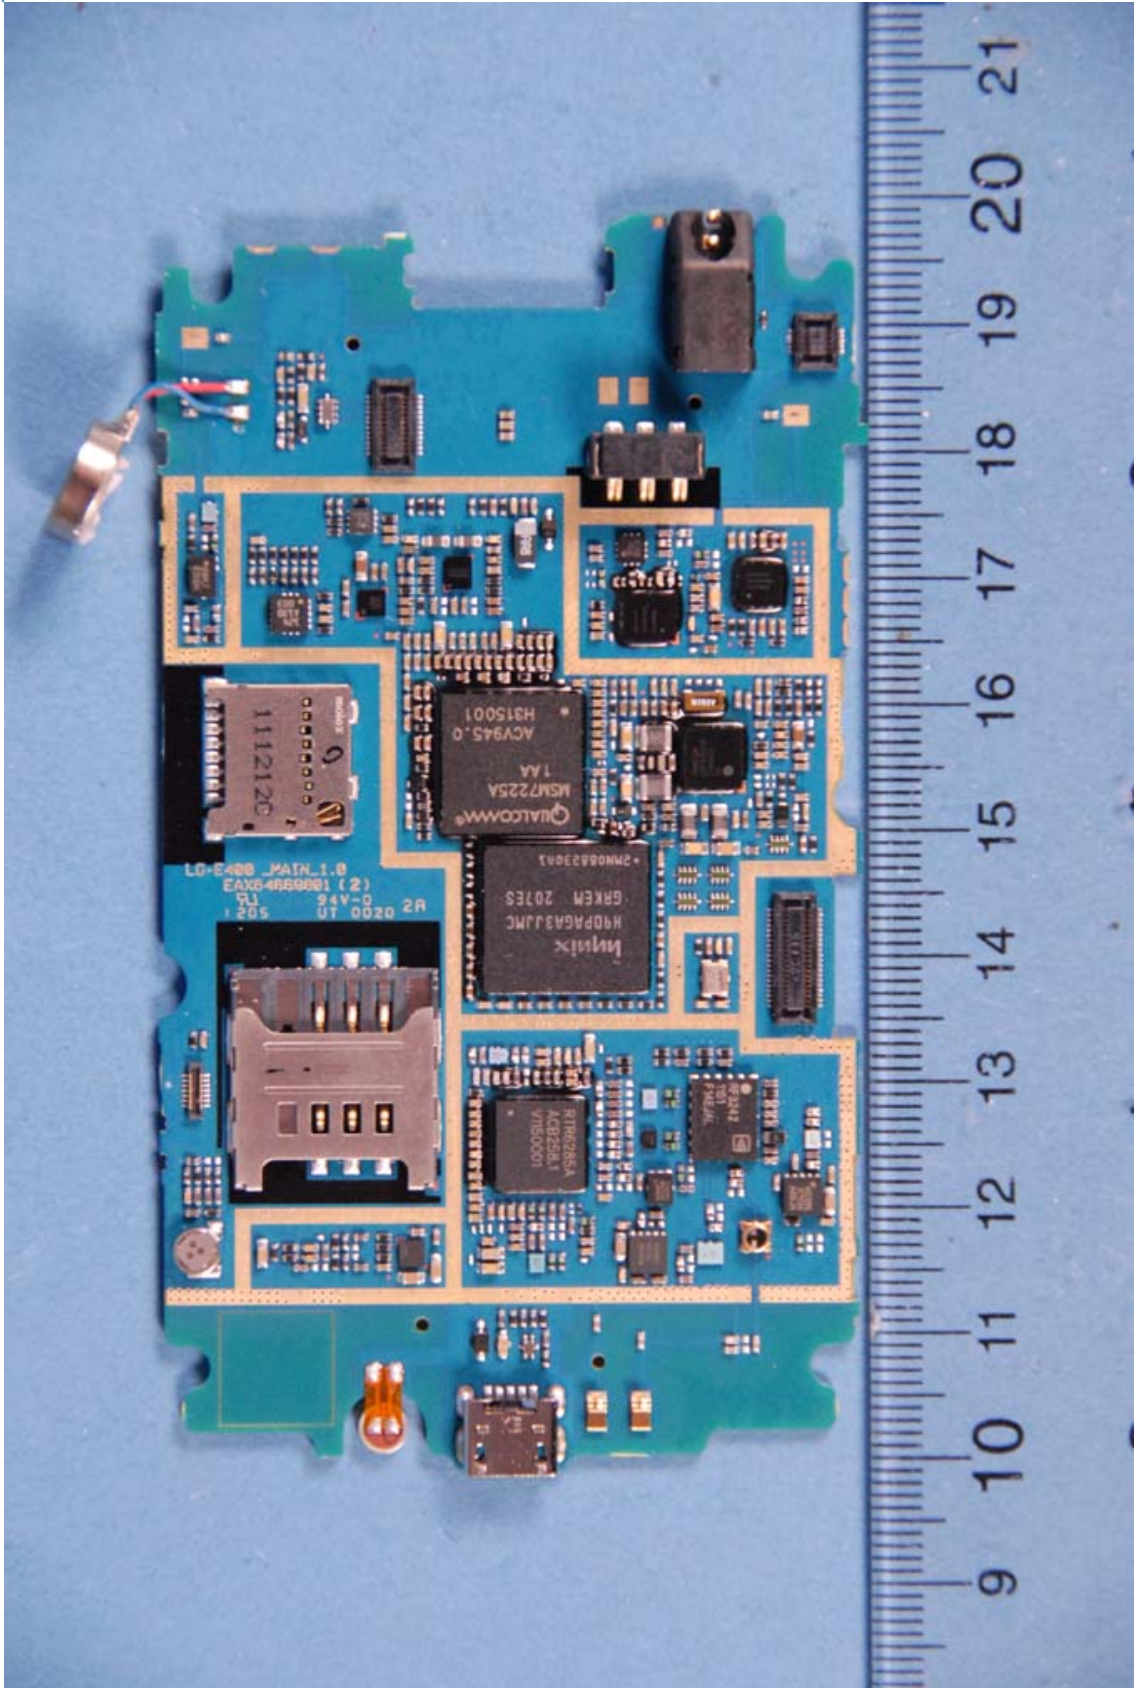

**INTERNAL PHOTOGRAPHS**

	<p>LG ELECTRONICS MOBILECOMM U.S.A., INC. FCC ID: ZNFL35G</p>	<p>Model: LGL35G</p>
<p>Internal Photos</p>	<p>EUT Type: Portable Handset</p>	<p>Page 1 of 11</p>

	LG ELECTRONICS MOBILECOMM U.S.A., INC. FCC ID: ZNFL35G	Model: LGL35G
Internal Photos	EUT Type: Portable Handset	Page 2 of 11

	LG ELECTRONICS MOBILECOMM U.S.A., INC. FCC ID: ZNFL35G	Model: LGL35G
Internal Photos	EUT Type: Portable Handset	Page 3 of 11

	LG ELECTRONICS MOBILECOMM U.S.A., INC. FCC ID: ZNFL35G	Model: LGL35G
Internal Photos	EUT Type: Portable Handset	Page 4 of 11

 <p>PCTEST ENGINEERING LABORATORY, INC.</p>	LG ELECTRONICS MOBILECOMM U.S.A., INC. FCC ID: ZNFL35G	Model: LGL35G
Internal Photos	EUT Type: Portable Handset	Page 5 of 11

	LG ELECTRONICS MOBILECOMM U.S.A., INC. FCC ID: ZNFL35G	Model: LGL35G
Internal Photos	EUT Type: Portable Handset	Page 6 of 11