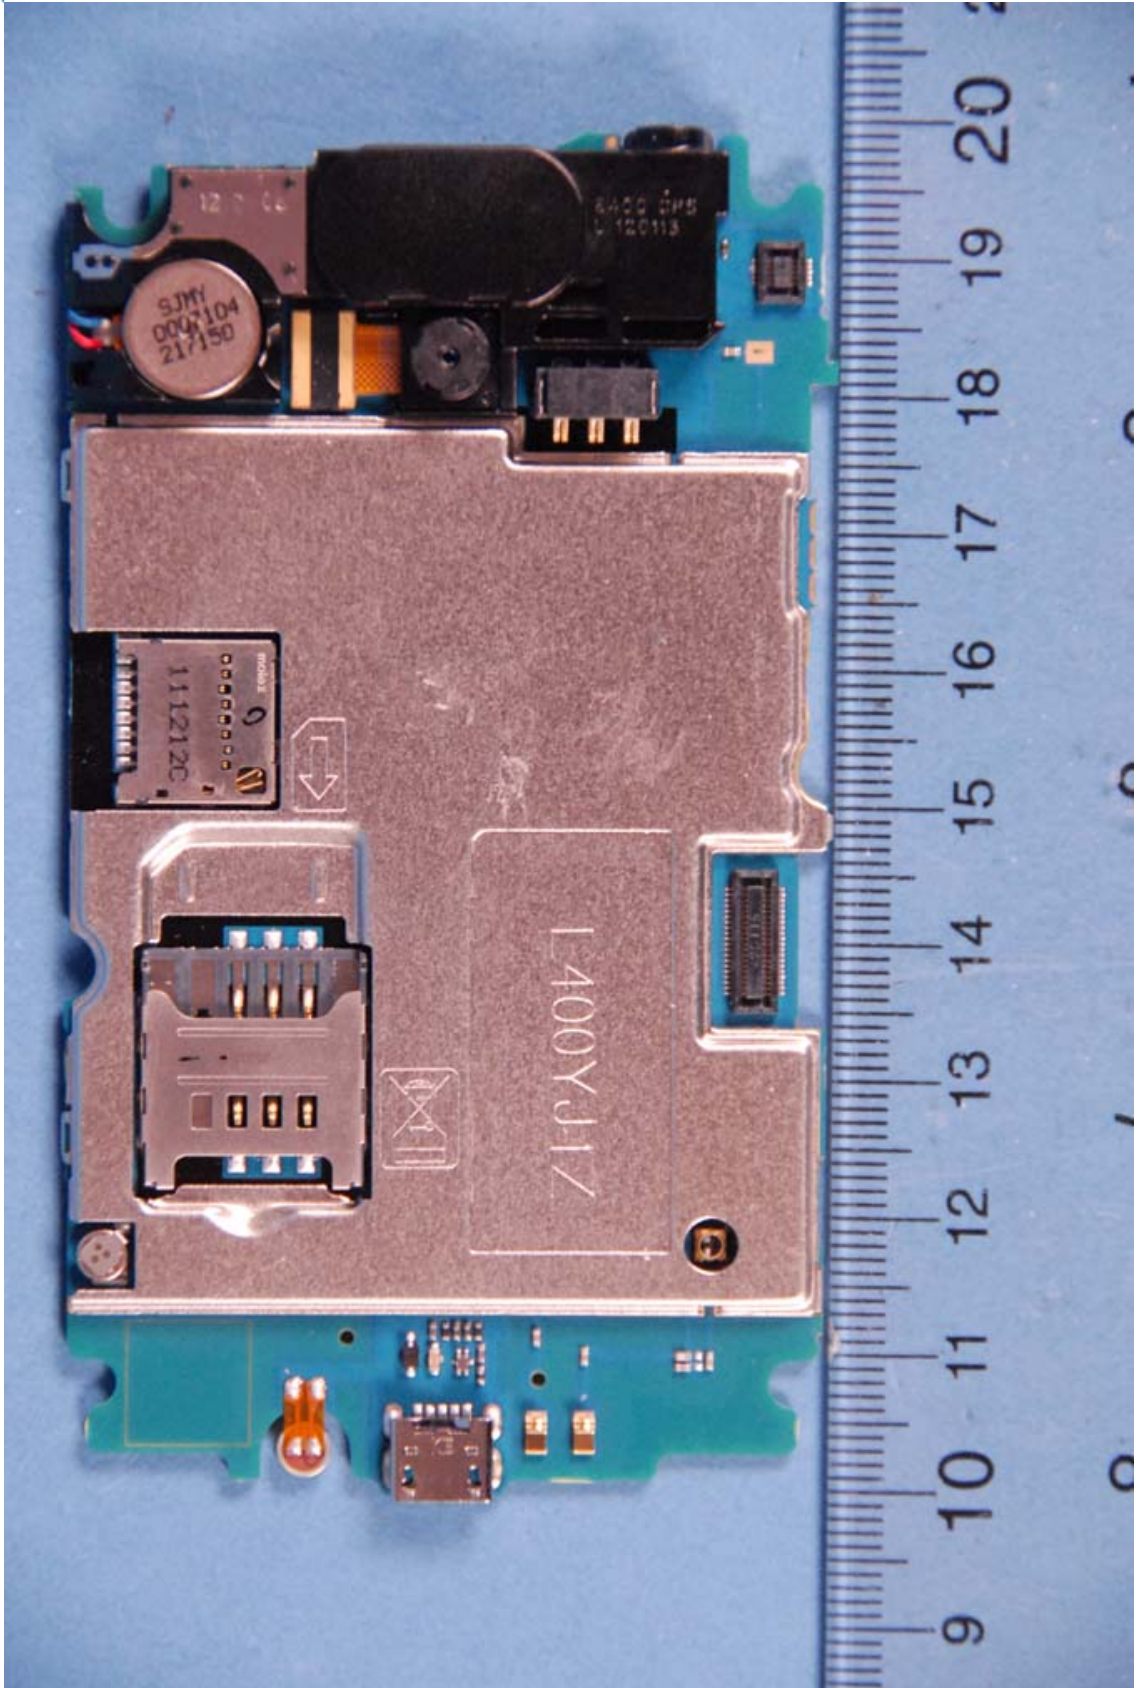

**INTERNAL PHOTOGRAPHS**

	<p>LG ELECTRONICS MOBILECOMM U.S.A., INC. FCC ID: ZNFL35G</p>	<p>Model: LGL35G</p>
<p>Internal Photos</p>	<p>EUT Type: Portable Handset</p>	<p>Page 1 of 11</p>

	LG ELECTRONICS MOBILECOMM U.S.A., INC. FCC ID: ZNFL35G	Model: LGL35G
Internal Photos	EUT Type: Portable Handset	Page 2 of 11

	LG ELECTRONICS MOBILECOMM U.S.A., INC. FCC ID: ZNFL35G	Model: LGL35G
Internal Photos	EUT Type: Portable Handset	Page 3 of 11

	LG ELECTRONICS MOBILECOMM U.S.A., INC. FCC ID: ZNFL35G	Model: LGL35G
Internal Photos	EUT Type: Portable Handset	Page 4 of 11

 <p>PCTEST ENGINEERING LABORATORY, INC.</p>	LG ELECTRONICS MOBILECOMM U.S.A., INC. FCC ID: ZNFL35G	Model: LGL35G
Internal Photos	EUT Type: Portable Handset	Page 5 of 11

	LG ELECTRONICS MOBILECOMM U.S.A., INC. FCC ID: ZNFL35G	Model: LGL35G
Internal Photos	EUT Type: Portable Handset	Page 6 of 11