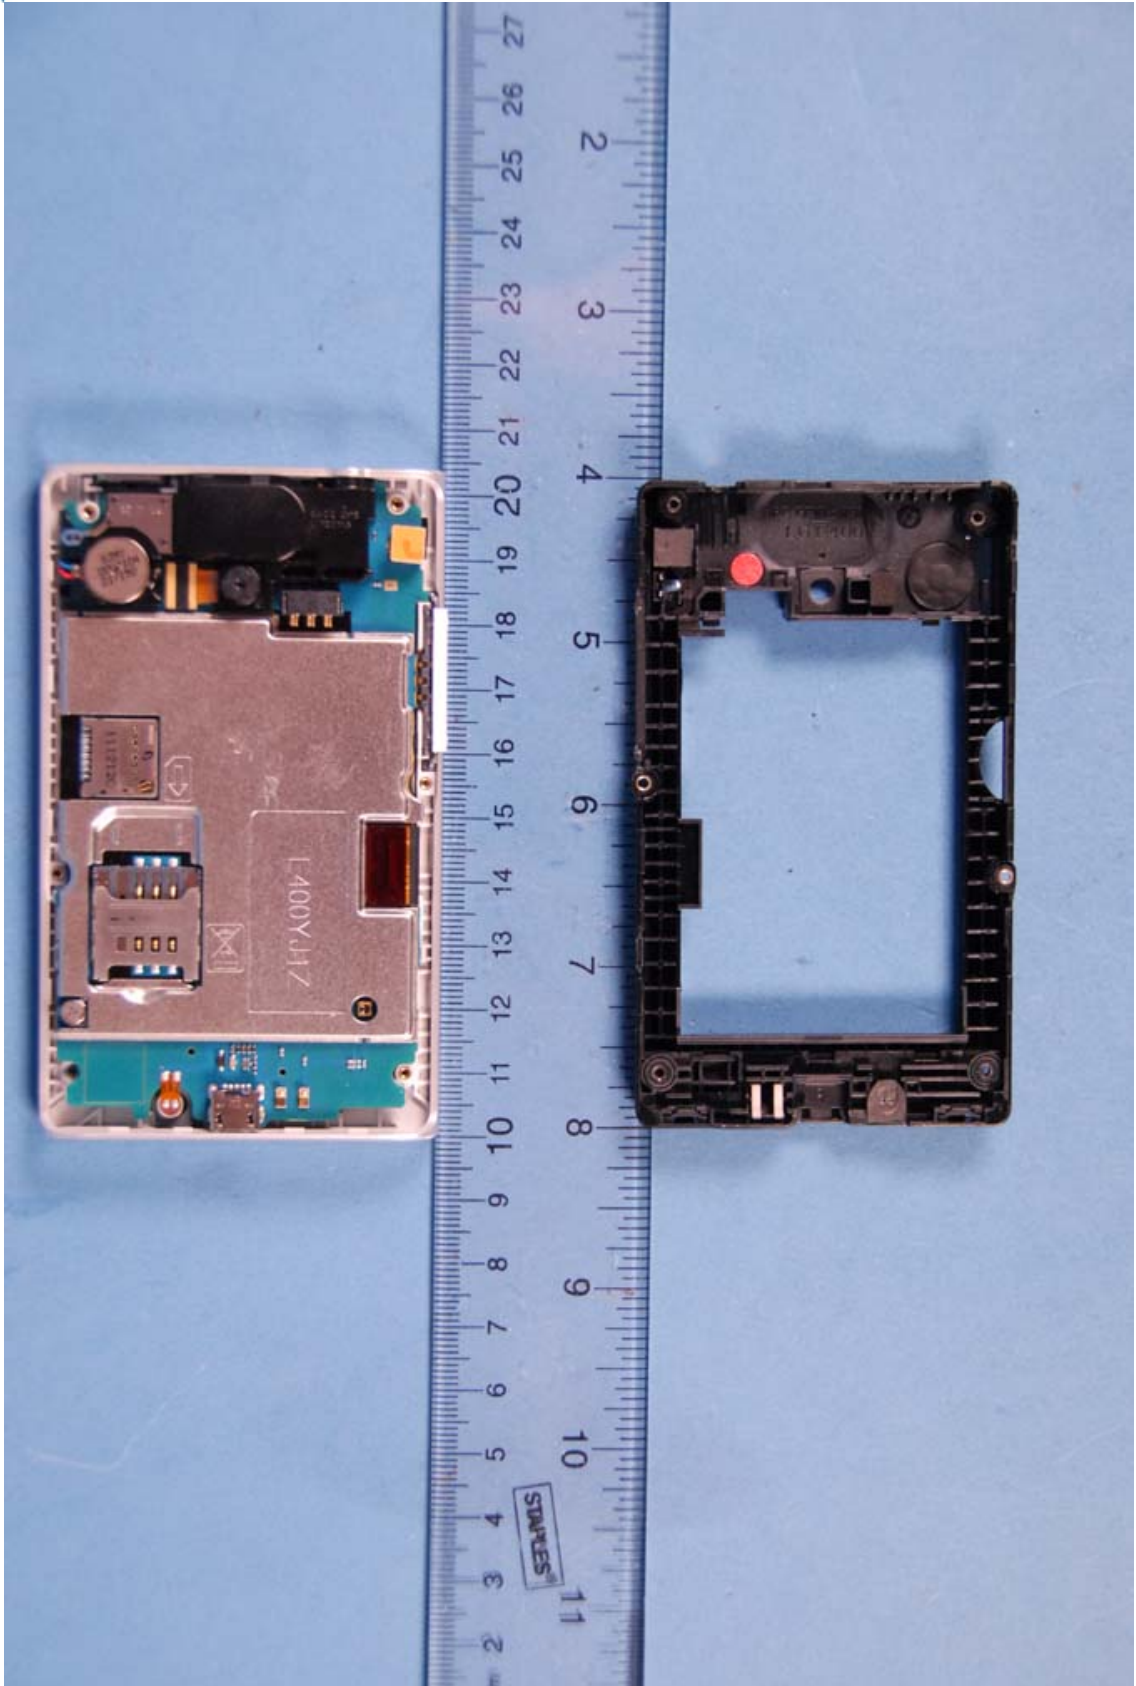

**INTERNAL PHOTOGRAPHS**

	<p>LG ELECTRONICS MOBILECOMM U.S.A., INC. FCC ID: ZNFL35G</p>	<p>Model: LGL35G</p>
<p>Internal Photos</p>	<p>EUT Type: Portable Handset</p>	<p>Page 1 of 11</p>

	LG ELECTRONICS MOBILECOMM U.S.A., INC. FCC ID: ZNFL35G	Model: LGL35G
Internal Photos	EUT Type: Portable Handset	Page 2 of 11

	LG ELECTRONICS MOBILECOMM U.S.A., INC. FCC ID: ZNFL35G	Model: LGL35G
Internal Photos	EUT Type: Portable Handset	Page 3 of 11

	LG ELECTRONICS MOBILECOMM U.S.A., INC. FCC ID: ZNFL35G	Model: LGL35G
Internal Photos	EUT Type: Portable Handset	Page 4 of 11