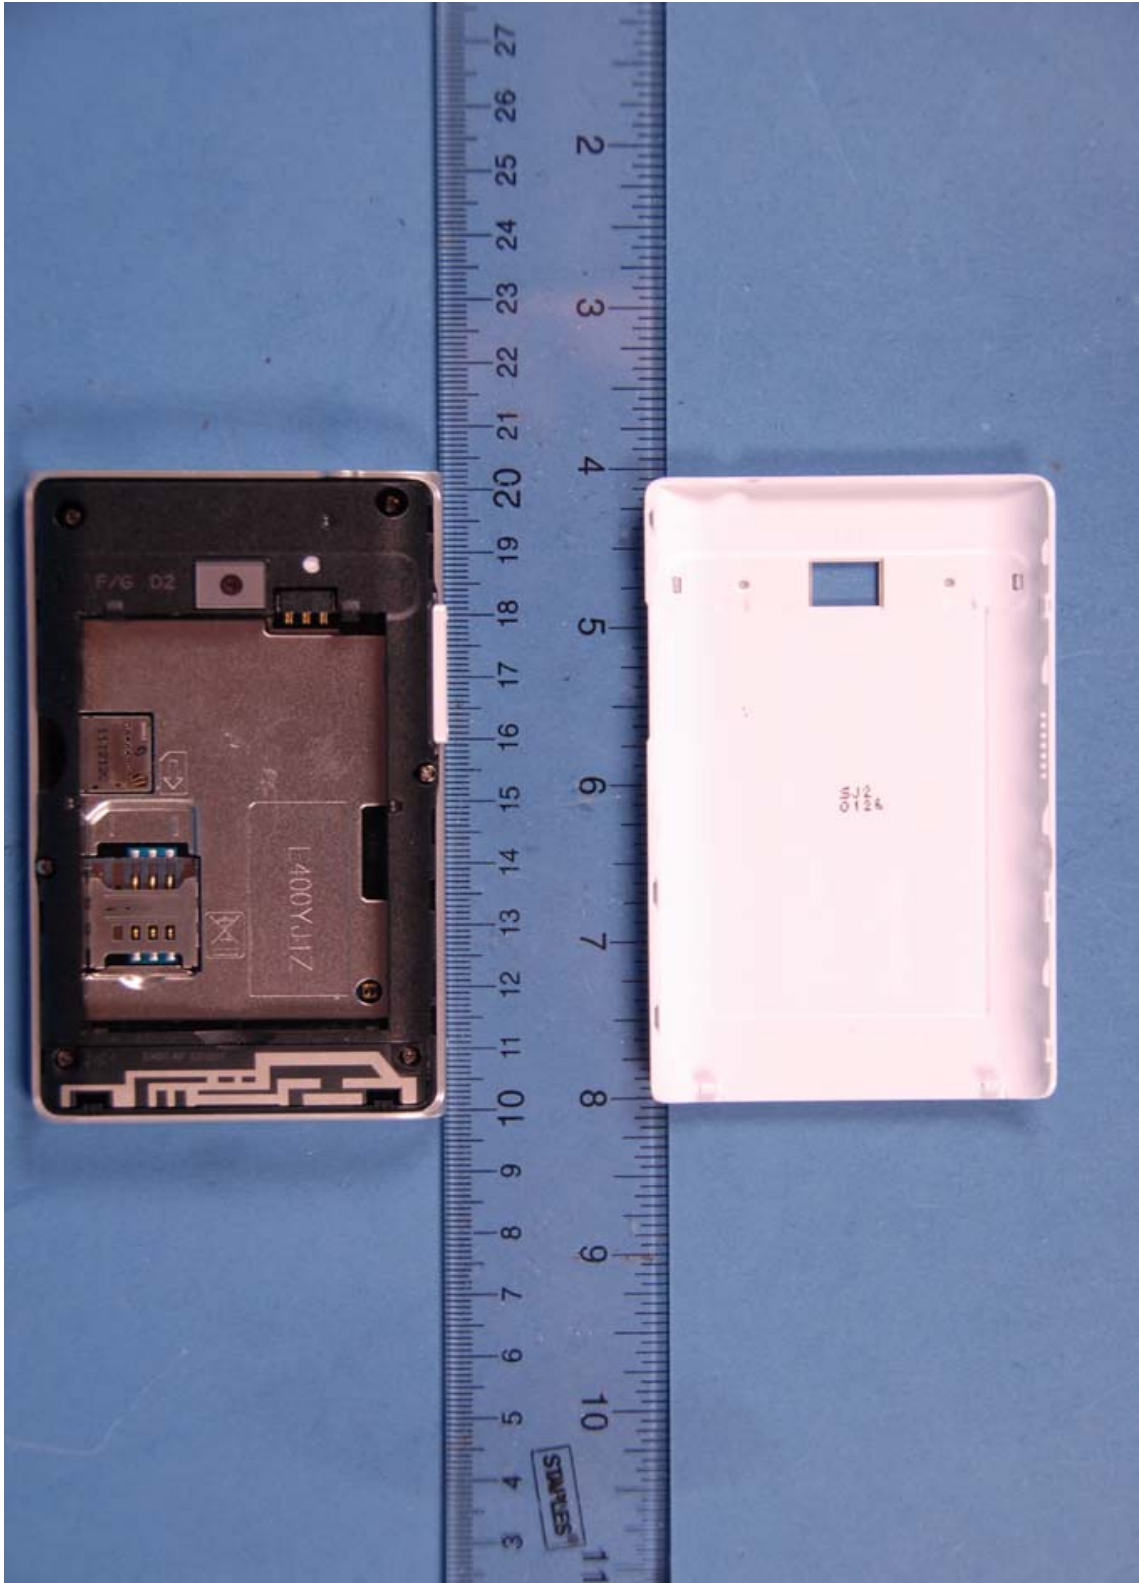

**INTERNAL PHOTOGRAPHS**

	<p>LG ELECTRONICS MOBILECOMM U.S.A., INC. FCC ID: ZNFL35G</p>	<p>Model: LGL35G</p>
<p>Internal Photos</p>	<p>EUT Type: Portable Handset</p>	<p>Page 1 of 11</p>

	LG ELECTRONICS MOBILECOMM U.S.A., INC. FCC ID: ZNFL35G	Model: LGL35G
Internal Photos	EUT Type: Portable Handset	Page 2 of 11

	LG ELECTRONICS MOBILECOMM U.S.A., INC. FCC ID: ZNFL35G	Model: LGL35G
Internal Photos	EUT Type: Portable Handset	Page 3 of 11

	LG ELECTRONICS MOBILECOMM U.S.A., INC. FCC ID: ZNFL35G	Model: LGL35G
Internal Photos	EUT Type: Portable Handset	Page 4 of 11