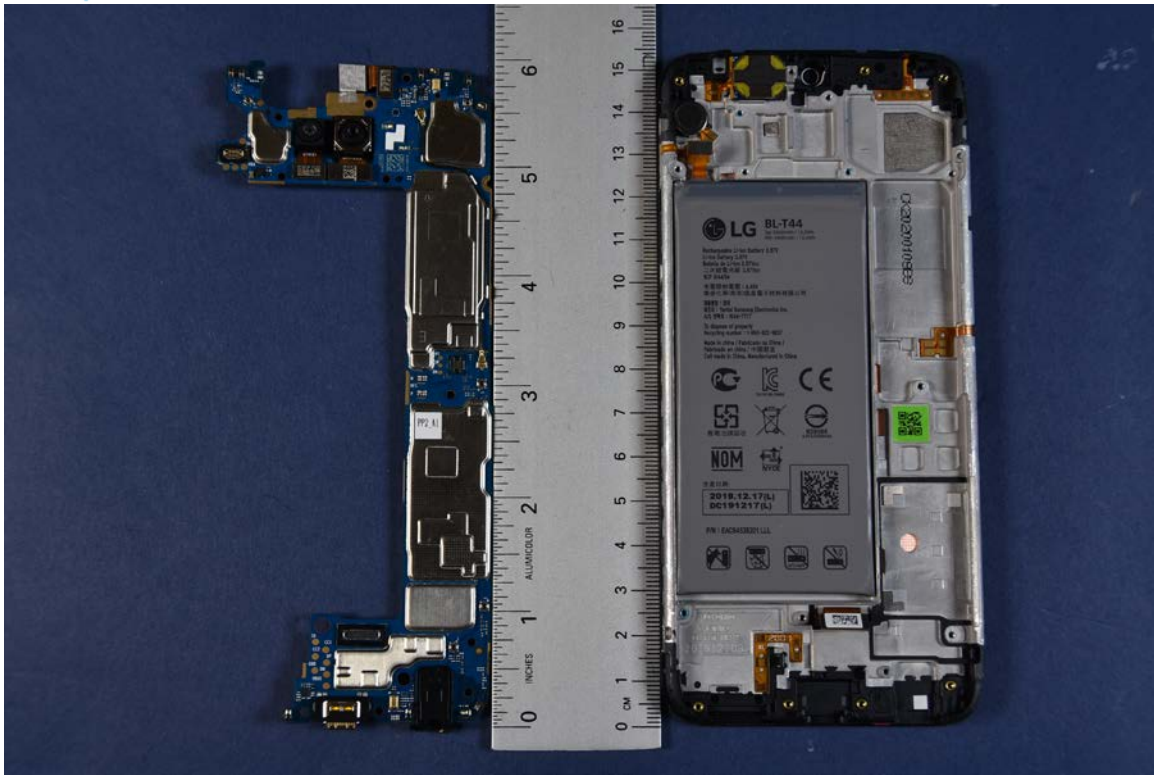

INTERNAL PHOTOGRAPHS

	<p>LG Electronics USA, Inc. FCC ID: ZNFK400AM</p>	<p>Model: LM-K400AKR</p>
<p>Internal Photos</p>	<p>EUT Type: Portable Handset</p>	<p>Page 1 of 10</p>

	<p>LG Electronics USA, Inc. FCC ID: ZNFK400AM</p>	<p>Model: LM-K400AKR</p>
<p>Internal Photos</p>	<p>EUT Type: Portable Handset</p>	<p>Page 4 of 10</p>

 Proud to be part of 	LG Electronics USA, Inc. FCC ID: ZNFK400AM	Model: LM-K400AKR
Internal Photos	EUT Type: Portable Handset	Page 6 of 10

	LG Electronics USA, Inc. FCC ID: ZNFK400AM	Model: LM-K400AKR
Internal Photos	EUT Type: Portable Handset	Page 7 of 10

	LG Electronics USA, Inc. FCC ID: ZNFK400AM	Model: LM-K400AKR
Internal Photos	EUT Type: Portable Handset	Page 8 of 10

	LG Electronics USA, Inc. FCC ID: ZNFK400AM	Model: LM-K400AKR
Internal Photos	EUT Type: Portable Handset	Page 9 of 10