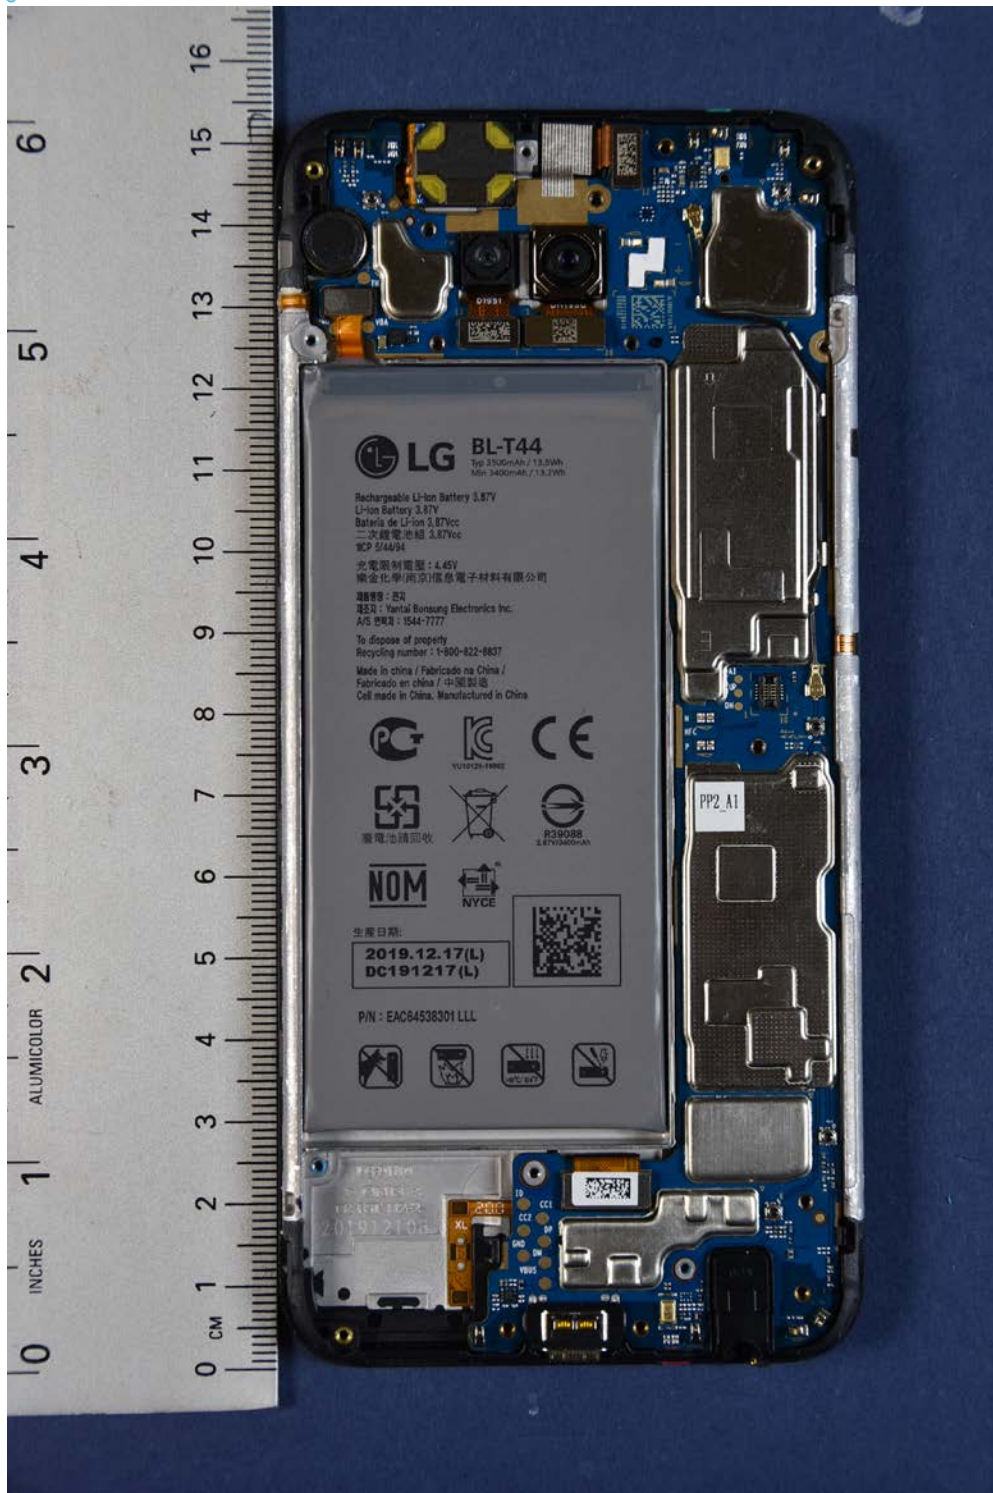

INTERNAL PHOTOGRAPHS

	<p>LG Electronics USA, Inc. FCC ID: ZNFK400AM</p>	<p>Model: LM-K400AKR</p>
<p>Internal Photos</p>	<p>EUT Type: Portable Handset</p>	<p>Page 1 of 10</p>

	<p>LG Electronics USA, Inc. FCC ID: ZNFK400AM</p>	<p>Model: LM-K400AKR</p>
<p>Internal Photos</p>	<p>EUT Type: Portable Handset</p>	<p>Page 4 of 10</p>

 Proud to be part of 	LG Electronics USA, Inc. FCC ID: ZNFK400AM	Model: LM-K400AKR
Internal Photos	EUT Type: Portable Handset	Page 6 of 10

	LG Electronics USA, Inc. FCC ID: ZNFK400AM	Model: LM-K400AKR
Internal Photos	EUT Type: Portable Handset	Page 7 of 10