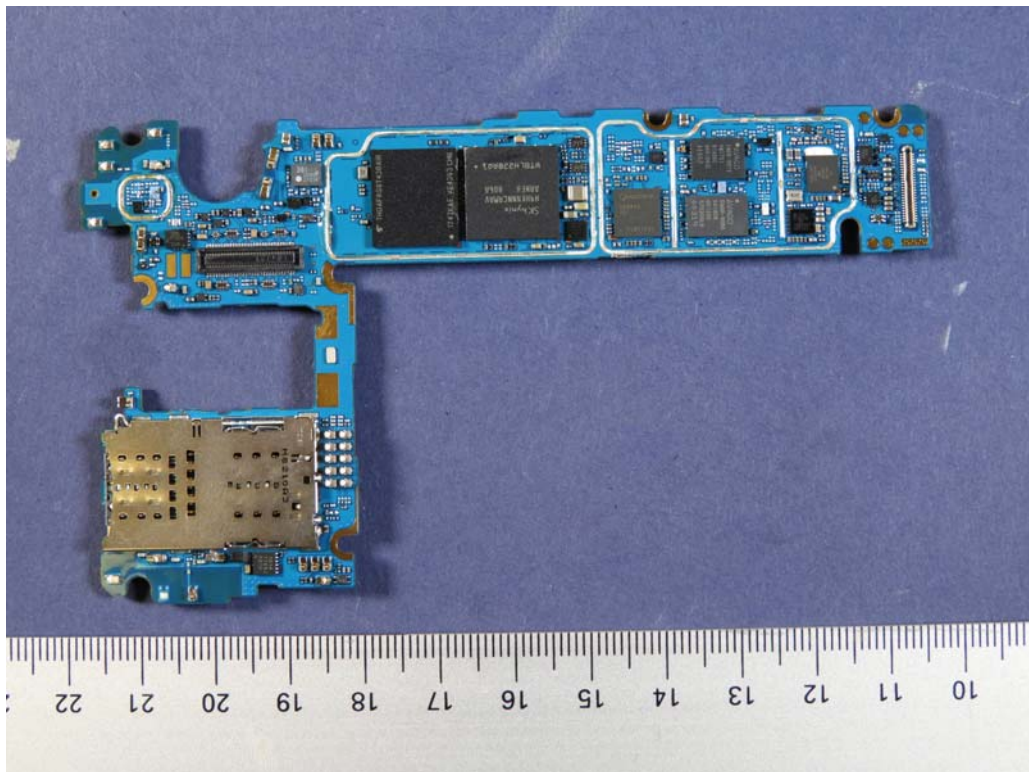

INTERNAL PHOTOGRAPHS

	<p>LG Electronics MobileComm U.S.A FCC ID: ZNFG710TM</p>	<p>Model: LM-G710TM</p>
<p>Internal Photos</p>	<p>EUT Type: Portable Handset</p>	<p>Page 1 of 5</p>

	LG Electronics MobileComm U.S.A FCC ID: ZNFG710TM	Model: LM-G710TM
Internal Photos	EUT Type: Portable Handset	Page 2 of 5

	<p>LG Electronics MobileComm U.S.A FCC ID: ZNFG710TM</p>	<p>Model: LM-G710TM</p>
<p>Internal Photos</p>	<p>EUT Type: Portable Handset</p>	<p>Page 3 of 5</p>

	<p>LG Electronics MobileComm U.S.A FCC ID: ZNFG710TM</p>	<p>Model: LM-G710TM</p>
<p>Internal Photos</p>	<p>EUT Type: Portable Handset</p>	<p>Page 4 of 5</p>

	<p>LG Electronics MobileComm U.S.A FCC ID: ZNFG710TM</p>	<p>Model: LM-G710TM</p>
<p>Internal Photos</p>	<p>EUT Type: Portable Handset</p>	<p>Page 5 of 5</p>