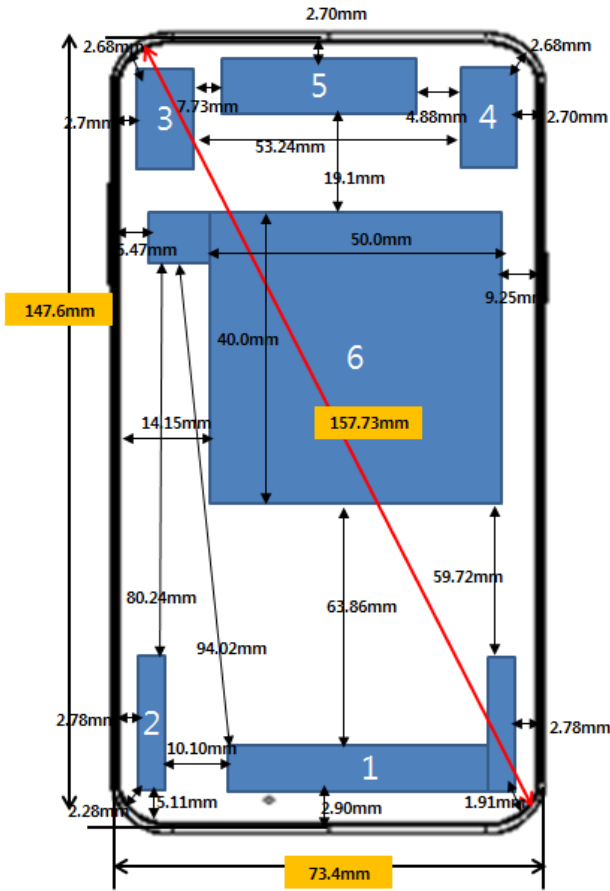

DS1604 Antenna Distance

Antenna	Mode	Band
1	LTE	LTE B19/B21 TX, RX
	WCDMA	WCDMA B5/B6/B19 TX, RX
	GSM	GSM850/GSM900 TX, RX
2	LTE	LTE B1/B3
	WCDMA	WCDMA B1
	GSM	DS1800/PCS1900
3	LTE	LTE B21 2nd
	GPS/Glonass	GPS/Glonass RX
4	WIFI	2.4GHz/5GHz
	BT	2.4GHz
5	LTE	LTE B1/B3/B19 2nd
	WCDMA	WCDMA B1/B5/B6/B19 2nd
6	NFC	13.56MHz

Front View