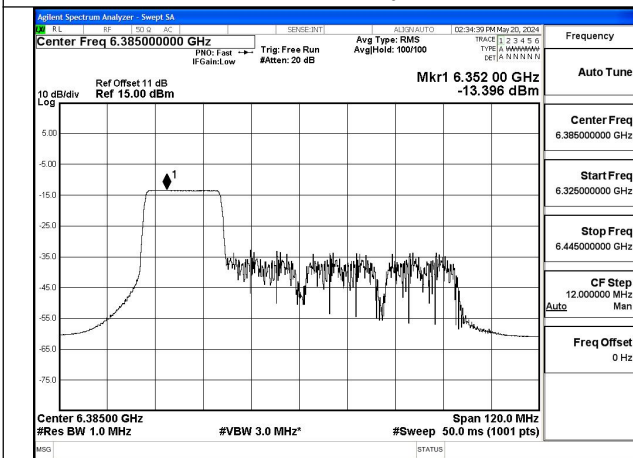

Mode:802.11ax HE80 Tone:242T Frequency:6385MHz
Ant:Chain0