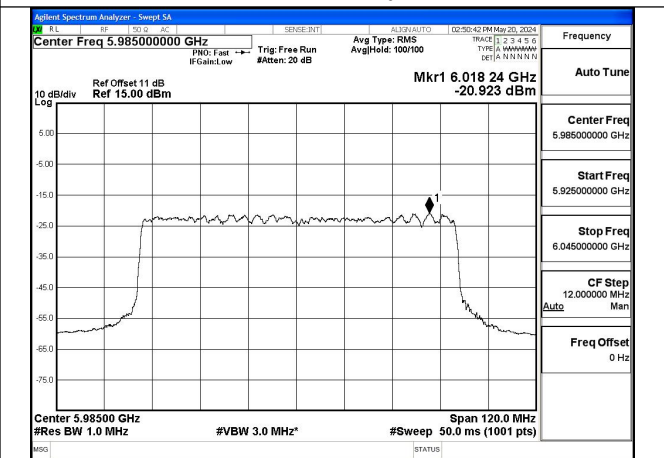

Mode:802.11ax HE80 Tone:484T Frequency:6385MHz
Ant:Chain0

Mode:802.11ax HE80 Tone:484T Frequency:5985MHz
Ant:Chain1

Mode:802.11ax HE80 Tone:484T Frequency:6145MHz
Ant:Chain1

Mode:802.11ax HE80 Tone:484T Frequency:6385MHz
Ant:Chain1

Mode:802.11ax HE80 Tone:996T Frequency:5985MHz
Ant:Chain0

Mode:802.11ax HE80 Tone:996T Frequency:6145MHz
Ant:Chain0

Mode:802.11ax HE80 Tone:996T Frequency:6385MHz
Ant:Chain0

Mode:802.11ax HE80 Tone:996T Frequency:5985MHz
Ant:Chain1