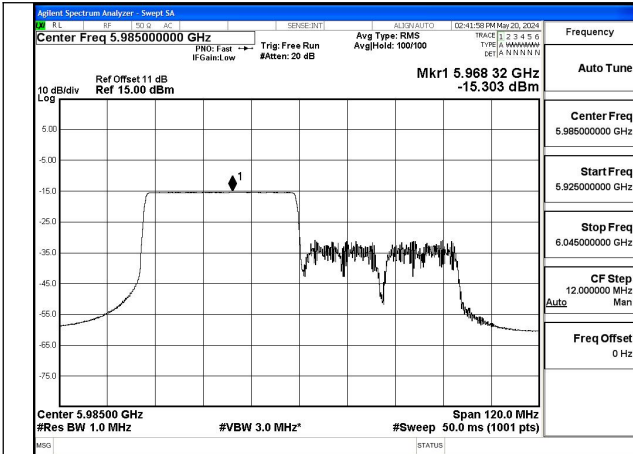

Mode:802.11ax HE80 Tone:484T Frequency:5985MHz
Ant:Chain0