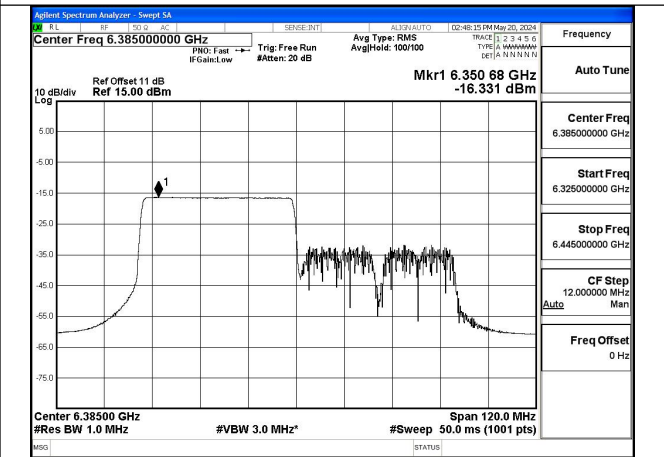

Mode:802.11ax HE80 Tone:242T Frequency:6145MHz
Ant:Chain1

Mode:802.11ax HE80 Tone:242T Frequency:6385MHz
Ant:Chain1

Mode:802.11ax HE80 Tone:484T Frequency:5985MHz
Ant:Chain0

Mode:802.11ax HE80 Tone:484T Frequency:6145MHz
Ant:Chain0

Mode:802.11ax HE80 Tone:484T Frequency:6385MHz
Ant:Chain0

Mode:802.11ax HE80 Tone:484T Frequency:5985MHz
Ant:Chain1

Mode:802.11ax HE80 Tone:484T Frequency:6145MHz
Ant:Chain1

Mode:802.11ax HE80 Tone:484T Frequency:6385MHz
Ant:Chain1