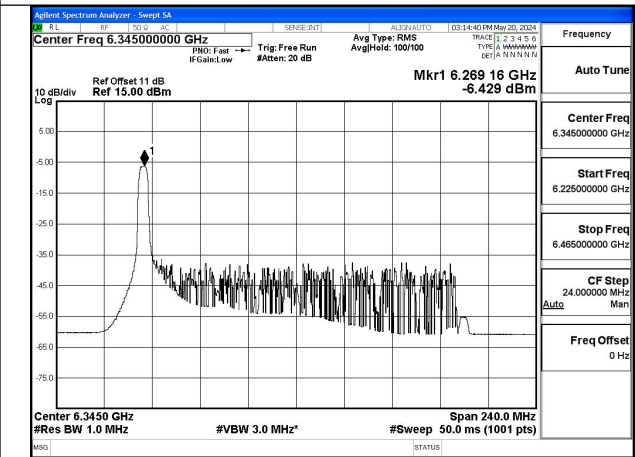

Mode:802.11ax HE160 Tone:52T Frequency:6025MHz
Ant:Chain0

Mode:802.11ax HE160 Tone:52T Frequency:6185MHz
Ant:Chain0

Mode:802.11ax HE160 Tone:52T Frequency:6345MHz
Ant:Chain0

Mode:802.11ax HE160 Tone:52T Frequency:6025MHz
Ant:Chain1

Mode:802.11ax HE160 Tone:52T Frequency:6185MHz
Ant:Chain1

Mode:802.11ax HE160 Tone:52T Frequency:6345MHz
Ant:Chain1