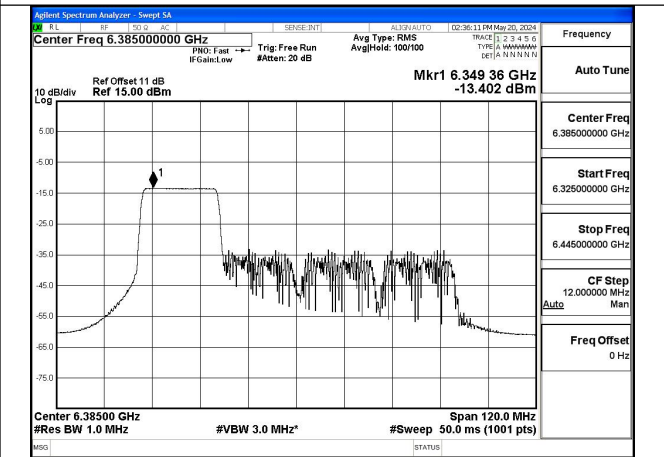

Mode:802.11ax HE80 Tone:242T Frequency:5985MHz
Ant:Chain0

Mode:802.11ax HE80 Tone:242T Frequency:6145MHz
Ant:Chain0

Mode:802.11ax HE80 Tone:242T Frequency:6385MHz
Ant:Chain0

Mode:802.11ax HE80 Tone:242T Frequency:5985MHz
Ant:Chain1

Mode:802.11ax HE80 Tone:242T Frequency:6145MHz
Ant:Chain1

Mode:802.11ax HE80 Tone:242T Frequency:6385MHz
Ant:Chain1

Mode:802.11ax HE80 Tone:484T Frequency:5985MHz
Ant:Chain0

Mode:802.11ax HE80 Tone:484T Frequency:6145MHz
Ant:Chain0