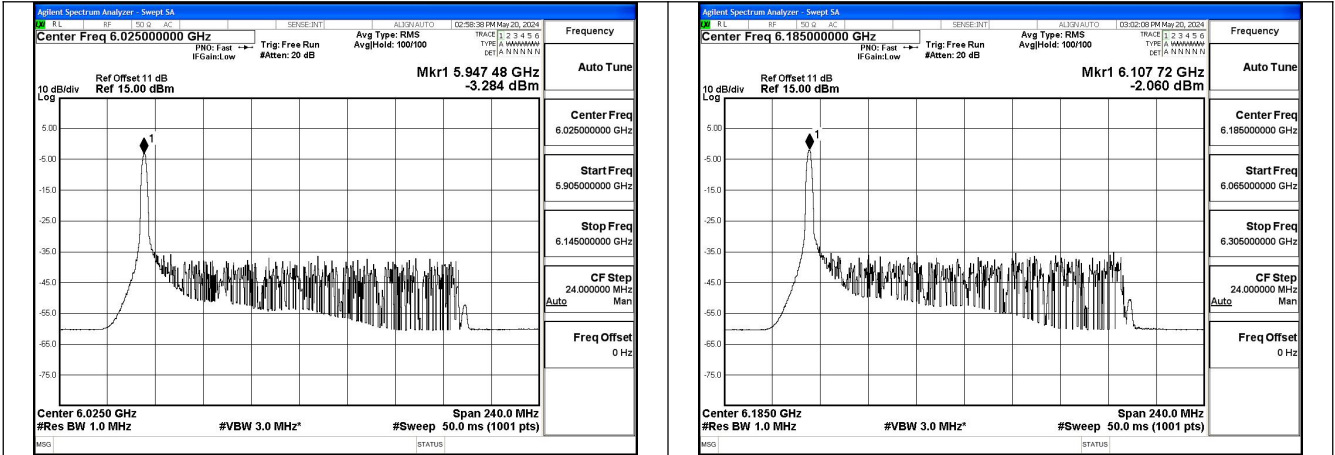

Mode:802.11ax HE80 Tone:996T Frequency:5985MHz
Ant:Chain0

Mode:802.11ax HE80 Tone:996T Frequency:6145MHz
Ant:Chain0

Mode:802.11ax HE80 Tone:996T Frequency:6385MHz
Ant:Chain0

Mode:802.11ax HE80 Tone:996T Frequency:5985MHz
Ant:Chain1

Mode:802.11ax HE80 Tone:996T Frequency:6145MHz
Ant:Chain1

Mode:802.11ax HE80 Tone:996T Frequency:6385MHz
Ant:Chain1

Test Mode: 802.11ax HE160

Mode:802.11ax HE160 Tone:26T Frequency:6025MHz
Ant:Chain0

Mode:802.11ax HE160 Tone:26T Frequency:6185MHz
Ant:Chain0