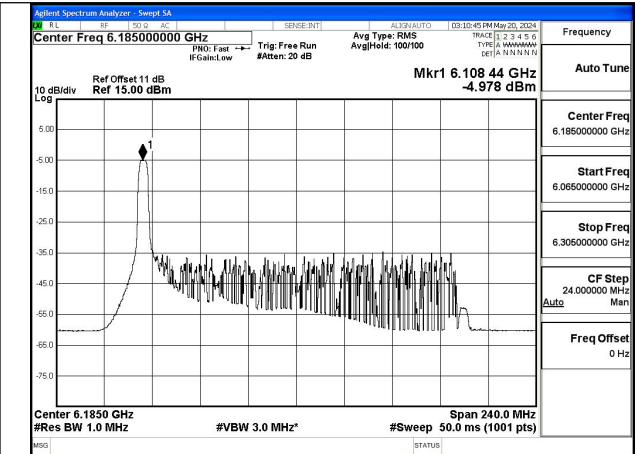

Mode:802.11ax HE80 Tone:996T Frequency:6145MHz
Ant:Chain1

Mode:802.11ax HE80 Tone:996T Frequency:6385MHz
Ant:Chain1

Test Mode: 802.11ax HE160

Mode:802.11ax HE160 Tone:26T Frequency:6025MHz
Ant:Chain0

Mode:802.11ax HE160 Tone:26T Frequency:6185MHz
Ant:Chain0

Mode:802.11ax HE160 Tone:26T Frequency:6345MHz
Ant:Chain0

Mode:802.11ax HE160 Tone:26T Frequency:6025MHz
Ant:Chain1

Mode:802.11ax HE160 Tone:26T Frequency:6185MHz
Ant:Chain1

Mode:802.11ax HE160 Tone:26T Frequency:6345MHz
Ant:Chain1

Mode:802.11ax HE160 Tone:52T Frequency:6025MHz
Ant:Chain0

Mode:802.11ax HE160 Tone:52T Frequency:6185MHz
Ant:Chain0

Mode:802.11ax HE160 Tone:52T Frequency:6345MHz
Ant:Chain0

Mode:802.11ax HE160 Tone:52T Frequency:6025MHz
Ant:Chain1