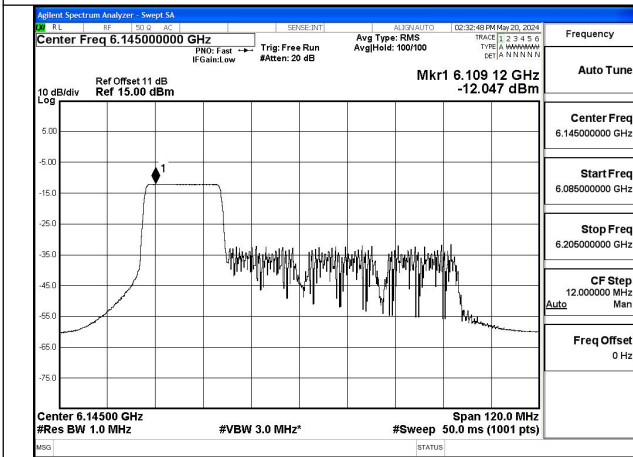

Mode:802.11ax HE80 Tone:242T Frequency:5985MHz
Ant:Chain0

Mode:802.11ax HE80 Tone:242T Frequency:6145MHz
Ant:Chain0

Mode:802.11ax HE80 Tone:242T Frequency:6385MHz
Ant:Chain0

Mode:802.11ax HE80 Tone:242T Frequency:5985MHz
Ant:Chain1

Mode:802.11ax HE80 Tone:242T Frequency:6145MHz
Ant:Chain1

Mode:802.11ax HE80 Tone:242T Frequency:6385MHz
Ant:Chain1

Mode:802.11ax HE80 Tone:484T Frequency:5985MHz
Ant:Chain0

Mode:802.11ax HE80 Tone:484T Frequency:6145MHz
Ant:Chain0