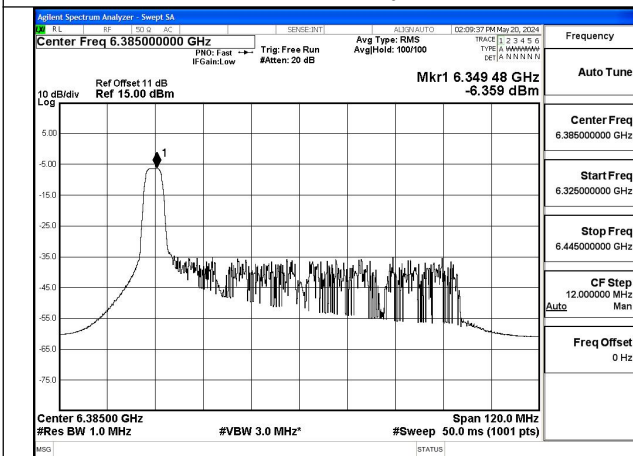

Mode:802.11ax HE80 Tone:52T Frequency:5985MHz
Ant:Chain0

Mode:802.11ax HE80 Tone:52T Frequency:6145MHz
Ant:Chain0

Mode:802.11ax HE80 Tone:52T Frequency:6385MHz
Ant:Chain0

Mode:802.11ax HE80 Tone:52T Frequency:5985MHz
Ant:Chain1

Mode:802.11ax HE80 Tone:52T Frequency:6145MHz
Ant:Chain1

Mode:802.11ax HE80 Tone:52T Frequency:6385MHz
Ant:Chain1

Mode:802.11ax HE80 Tone:106T Frequency:5985MHz
Ant:Chain0

Mode:802.11ax HE80 Tone:106T Frequency:6145MHz
Ant:Chain0