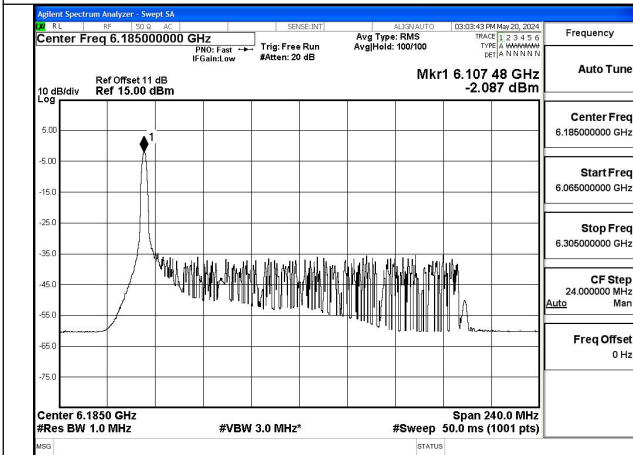

Mode:802.11ax HE160 Tone:26T Frequency:6185MHz
Ant:Chain1