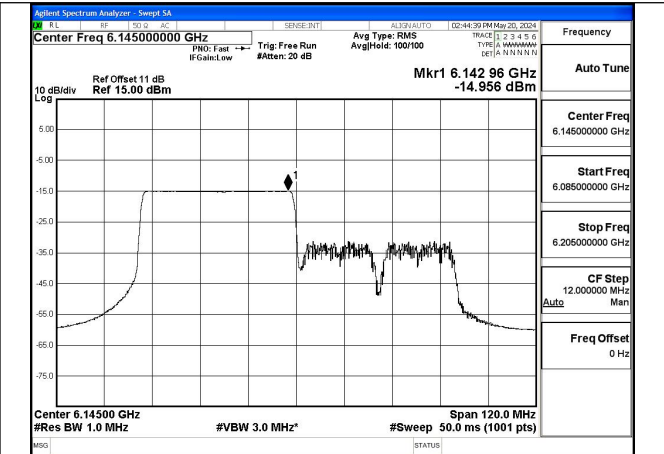

Mode:802.11ax HE80 Tone:484T Frequency:6145MHz
Ant:Chain0