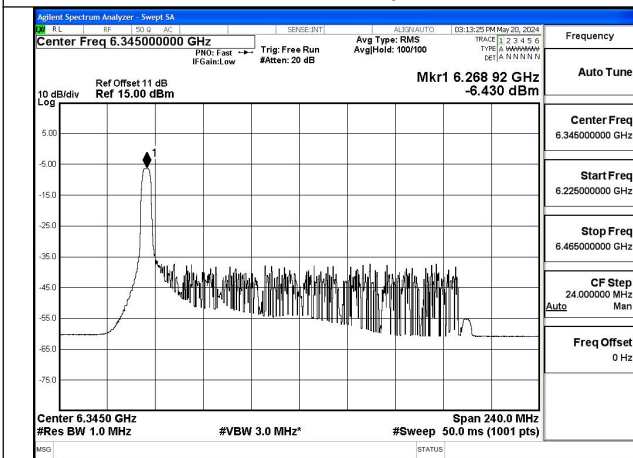

Mode:802.11ax HE160 Tone:52T Frequency:6345MHz
Ant:Chain0