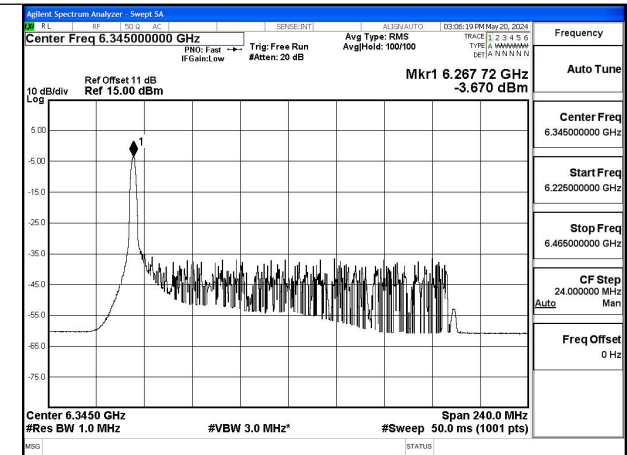

Mode:802.11ax HE160 Tone:26T Frequency:6345MHz
Ant:Chain1