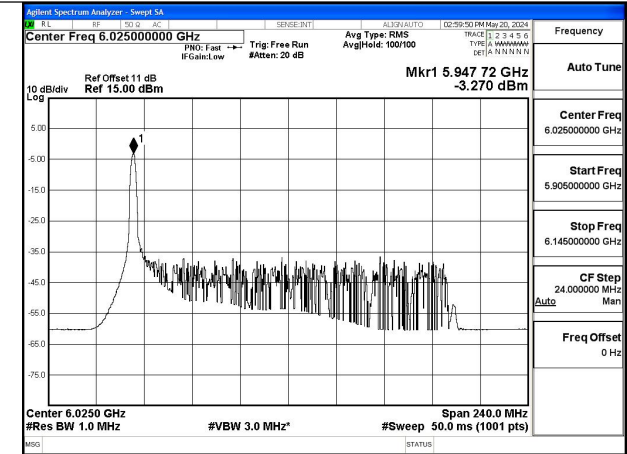

Mode:802.11ax HE160 Tone:26T Frequency:6025MHz
Ant:Chain1