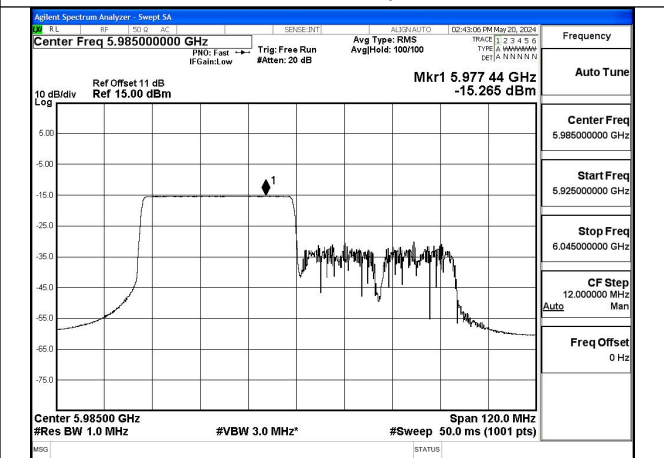

Mode:802.11ax HE80 Tone:242T Frequency:6145MHz
Ant:Chain1

Mode:802.11ax HE80 Tone:242T Frequency:6385MHz
Ant:Chain1

Mode:802.11ax HE80 Tone:484T Frequency:5985MHz
Ant:Chain0

Mode:802.11ax HE80 Tone:484T Frequency:6145MHz
Ant:Chain0

Mode:802.11ax HE80 Tone:484T Frequency:6385MHz
Ant:Chain0

Mode:802.11ax HE80 Tone:484T Frequency:5985MHz
Ant:Chain1

Mode:802.11ax HE80 Tone:484T Frequency:6145MHz
Ant:Chain1

Mode:802.11ax HE80 Tone:484T Frequency:6385MHz
Ant:Chain1