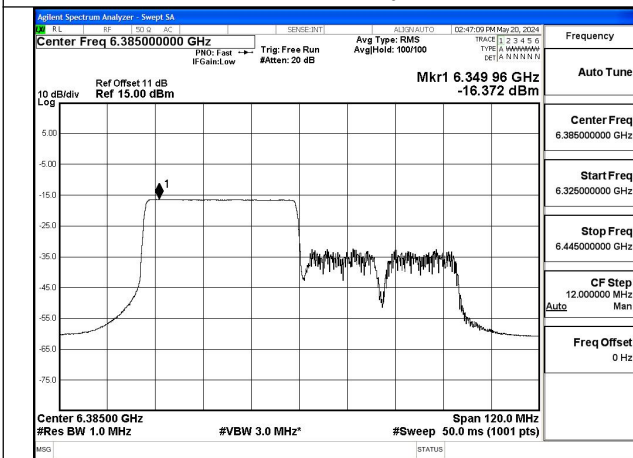

Mode:802.11ax HE80 Tone:242T Frequency:6145MHz
Ant:Chain1

Mode:802.11ax HE80 Tone:242T Frequency:6385MHz
Ant:Chain1

Mode:802.11ax HE80 Tone:484T Frequency:5985MHz
Ant:Chain0

Mode:802.11ax HE80 Tone:484T Frequency:6145MHz
Ant:Chain0