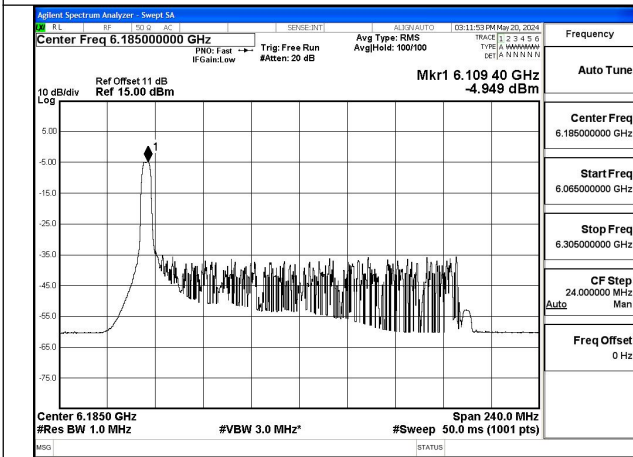

Mode:802.11ax HE160 Tone:52T Frequency:6025MHz
Ant:Chain0

Mode:802.11ax HE160 Tone:52T Frequency:6185MHz
Ant:Chain0

Mode:802.11ax HE160 Tone:52T Frequency:6345MHz
Ant:Chain0

Mode:802.11ax HE160 Tone:52T Frequency:6025MHz
Ant:Chain1

Mode:802.11ax HE160 Tone:52T Frequency:6185MHz
Ant:Chain1

Mode:802.11ax HE160 Tone:52T Frequency:6345MHz
Ant:Chain1