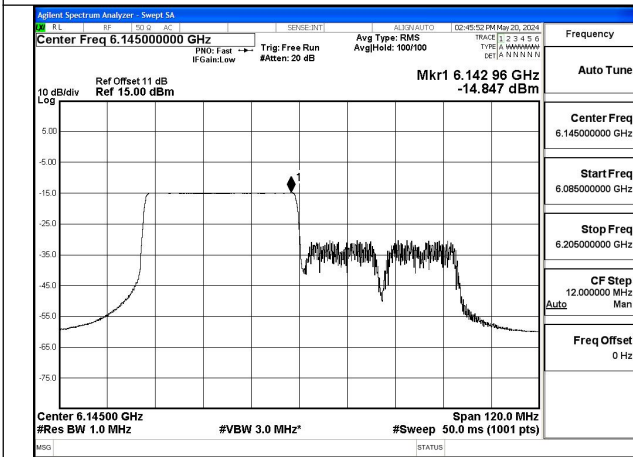

Mode:802.11ax HE80 Tone:242T Frequency:6145MHz
Ant:Chain1

Mode:802.11ax HE80 Tone:242T Frequency:6385MHz
Ant:Chain1

Mode:802.11ax HE80 Tone:484T Frequency:5985MHz
Ant:Chain0

Mode:802.11ax HE80 Tone:484T Frequency:6145MHz
Ant:Chain0

Mode:802.11ax HE80 Tone:484T Frequency:6385MHz
Ant:Chain0

Mode:802.11ax HE80 Tone:484T Frequency:5985MHz
Ant:Chain1

Mode:802.11ax HE80 Tone:484T Frequency:6145MHz
Ant:Chain1

Mode:802.11ax HE80 Tone:484T Frequency:6385MHz
Ant:Chain1