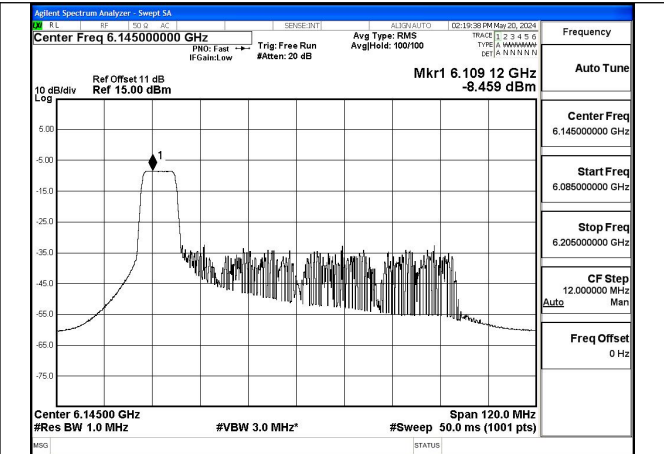

Mode:802.11ax HE80 Tone:106T Frequency:6145MHz
Ant:Chain0