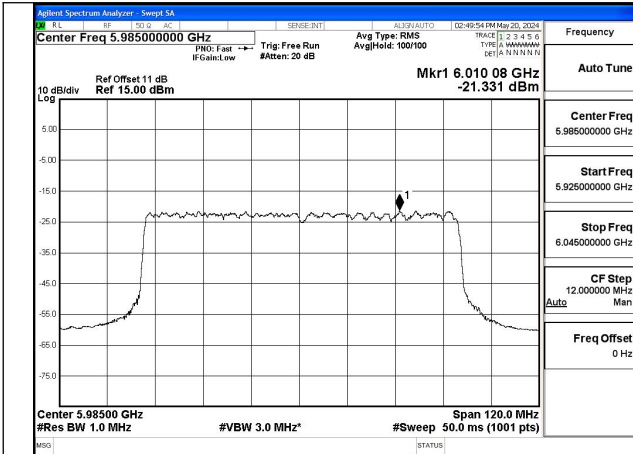

Mode:802.11ax HE80 Tone:484T Frequency:6385MHz
Ant:Chain0

Mode:802.11ax HE80 Tone:484T Frequency:5985MHz
Ant:Chain1

Mode:802.11ax HE80 Tone:484T Frequency:6145MHz
Ant:Chain1

Mode:802.11ax HE80 Tone:484T Frequency:6385MHz
Ant:Chain1

Mode:802.11ax HE80 Tone:996T Frequency:5985MHz
Ant:Chain0

Mode:802.11ax HE80 Tone:996T Frequency:6145MHz
Ant:Chain0

Mode:802.11ax HE80 Tone:996T Frequency:6385MHz
Ant:Chain0

Mode:802.11ax HE80 Tone:996T Frequency:5985MHz
Ant:Chain1