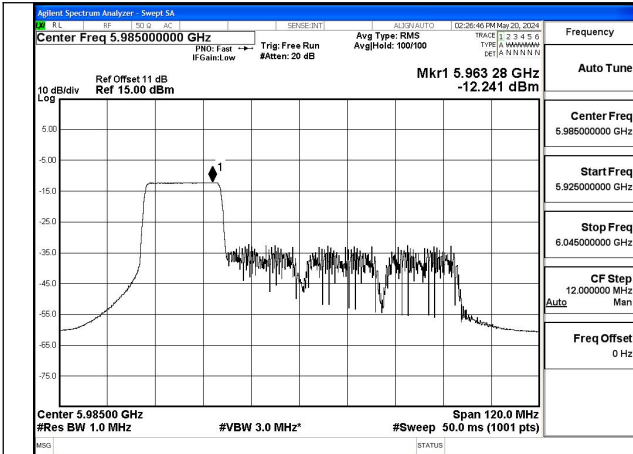

Mode:802.11ax HE80 Tone:106T Frequency:6385MHz
Ant:Chain0

Mode:802.11ax HE80 Tone:106T Frequency:5985MHz
Ant:Chain1

Mode:802.11ax HE80 Tone:106T Frequency:6145MHz
Ant:Chain1

Mode:802.11ax HE80 Tone:106T Frequency:6385MHz
Ant:Chain1