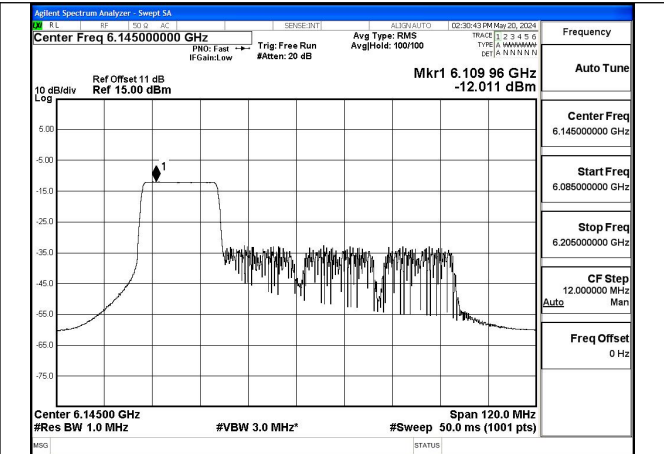

Mode:802.11ax HE80 Tone:242T Frequency:6145MHz
Ant:Chain0