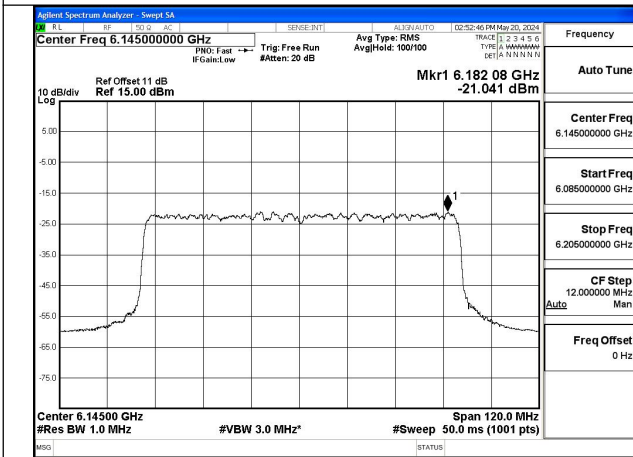

Mode:802.11ax HE80 Tone:996T Frequency:5985MHz
Ant:Chain0

Mode:802.11ax HE80 Tone:996T Frequency:6145MHz
Ant:Chain0

Mode:802.11ax HE80 Tone:996T Frequency:6385MHz
Ant:Chain0

Mode:802.11ax HE80 Tone:996T Frequency:5985MHz
Ant:Chain1

Mode:802.11ax HE80 Tone:996T Frequency:6145MHz
Ant:Chain1

Mode:802.11ax HE80 Tone:996T Frequency:6385MHz
Ant:Chain1

Test Mode: 802.11ax HE160

Mode:802.11ax HE160 Tone:26T Frequency:6025MHz
Ant:Chain0

Mode:802.11ax HE160 Tone:26T Frequency:6185MHz
Ant:Chain0