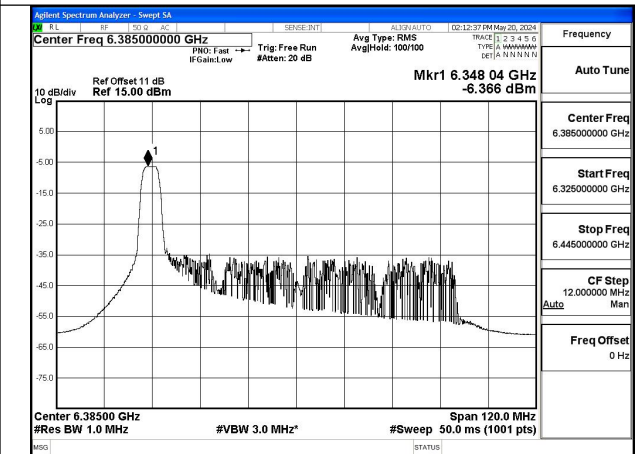

Mode:802.11ax HE80 Tone:52T Frequency:5985MHz
Ant:Chain0

Mode:802.11ax HE80 Tone:52T Frequency:6145MHz
Ant:Chain0

Mode:802.11ax HE80 Tone:52T Frequency:6385MHz
Ant:Chain0

Mode:802.11ax HE80 Tone:52T Frequency:5985MHz
Ant:Chain1

Mode:802.11ax HE80 Tone:52T Frequency:6145MHz
Ant:Chain1

Mode:802.11ax HE80 Tone:52T Frequency:6385MHz
Ant:Chain1

Mode:802.11ax HE80 Tone:106T Frequency:5985MHz
Ant:Chain0

Mode:802.11ax HE80 Tone:106T Frequency:6145MHz
Ant:Chain0