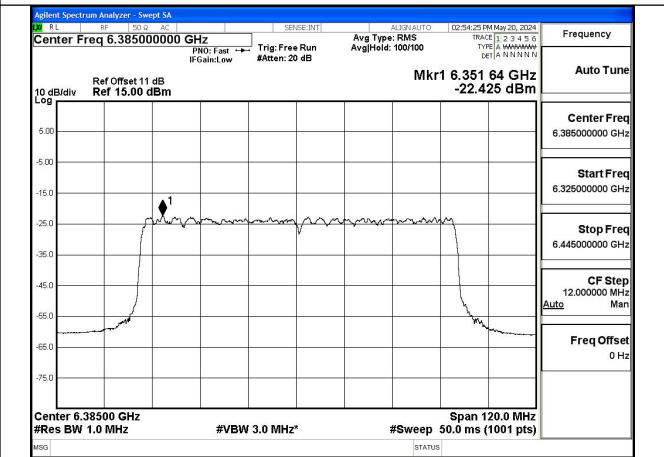

Mode:802.11ax HE80 Tone:996T Frequency:5985MHz
Ant:Chain0

Mode:802.11ax HE80 Tone:996T Frequency:6145MHz
Ant:Chain0

Mode:802.11ax HE80 Tone:996T Frequency:6385MHz
Ant:Chain0

Mode:802.11ax HE80 Tone:996T Frequency:5985MHz
Ant:Chain1

Mode:802.11ax HE80 Tone:996T Frequency:6145MHz
Ant:Chain1

Mode:802.11ax HE80 Tone:996T Frequency:6385MHz
Ant:Chain1

Test Mode: 802.11ax HE160

Mode:802.11ax HE160 Tone:26T Frequency:6025MHz
Ant:Chain0

Mode:802.11ax HE160 Tone:26T Frequency:6185MHz
Ant:Chain0