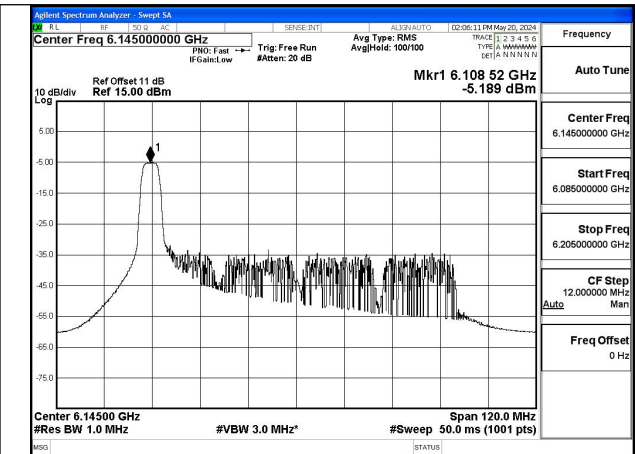

Mode:802.11ax HE80 Tone:52T Frequency:5985MHz
Ant:Chain0

Mode:802.11ax HE80 Tone:52T Frequency:6145MHz
Ant:Chain0

Mode:802.11ax HE80 Tone:52T Frequency:6385MHz
Ant:Chain0

Mode:802.11ax HE80 Tone:52T Frequency:5985MHz
Ant:Chain1

Mode:802.11ax HE80 Tone:52T Frequency:6145MHz
Ant:Chain1

Mode:802.11ax HE80 Tone:52T Frequency:6385MHz
Ant:Chain1

Mode:802.11ax HE80 Tone:106T Frequency:5985MHz
Ant:Chain0

Mode:802.11ax HE80 Tone:106T Frequency:6145MHz
Ant:Chain0