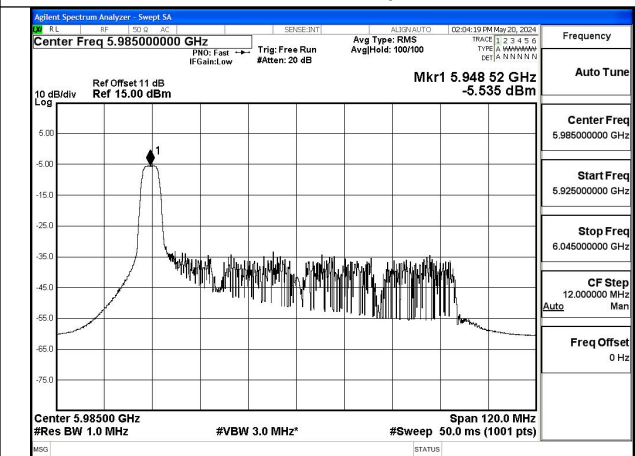

Mode:802.11ax HE80 Tone:52T Frequency:5985MHz
Ant:Chain0

Mode:802.11ax HE80 Tone:52T Frequency:6145MHz
Ant:Chain0

Mode:802.11ax HE80 Tone:52T Frequency:6385MHz
Ant:Chain0

Mode:802.11ax HE80 Tone:52T Frequency:5985MHz
Ant:Chain1

Mode:802.11ax HE80 Tone:52T Frequency:6145MHz
Ant:Chain1

Mode:802.11ax HE80 Tone:52T Frequency:6385MHz
Ant:Chain1

Mode:802.11ax HE80 Tone:106T Frequency:5985MHz
Ant:Chain0

Mode:802.11ax HE80 Tone:106T Frequency:6145MHz
Ant:Chain0