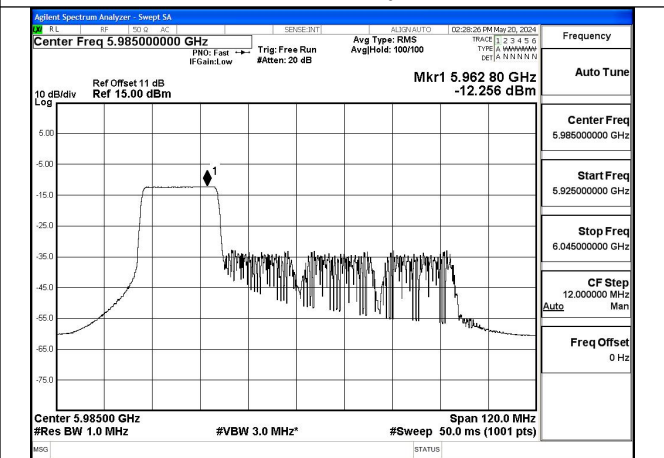

Mode:802.11ax HE80 Tone:106T Frequency:6385MHz
Ant:Chain0

Mode:802.11ax HE80 Tone:106T Frequency:5985MHz
Ant:Chain1

Mode:802.11ax HE80 Tone:106T Frequency:6145MHz
Ant:Chain1

Mode:802.11ax HE80 Tone:106T Frequency:6385MHz
Ant:Chain1

Mode:802.11ax HE80 Tone:242T Frequency:5985MHz
Ant:Chain0

Mode:802.11ax HE80 Tone:242T Frequency:6145MHz
Ant:Chain0

Mode:802.11ax HE80 Tone:242T Frequency:6385MHz
Ant:Chain0

Mode:802.11ax HE80 Tone:242T Frequency:5985MHz
Ant:Chain1