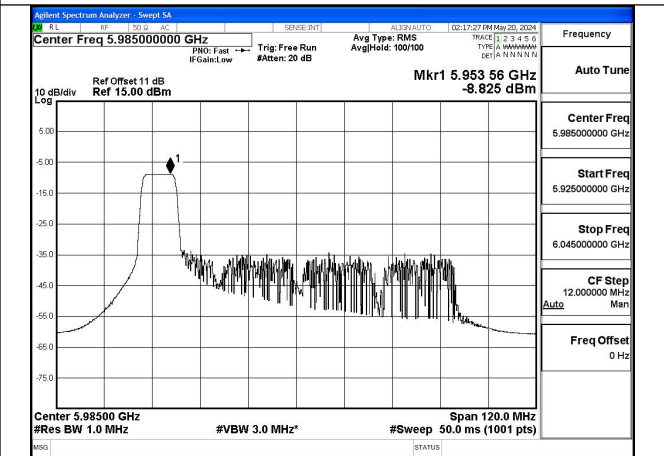

Mode:802.11ax HE80 Tone:52T Frequency:6145MHz
Ant:Chain1

Mode:802.11ax HE80 Tone:52T Frequency:6385MHz
Ant:Chain1

Mode:802.11ax HE80 Tone:106T Frequency:5985MHz
Ant:Chain0

Mode:802.11ax HE80 Tone:106T Frequency:6145MHz
Ant:Chain0

Mode:802.11ax HE80 Tone:106T Frequency:6385MHz
Ant:Chain0

Mode:802.11ax HE80 Tone:106T Frequency:5985MHz
Ant:Chain1

Mode:802.11ax HE80 Tone:106T Frequency:6145MHz
Ant:Chain1

Mode:802.11ax HE80 Tone:106T Frequency:6385MHz
Ant:Chain1