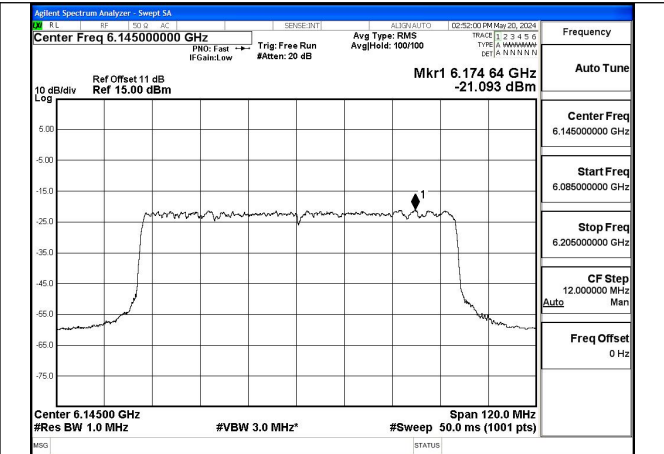

Mode:802.11ax HE80 Tone:484T Frequency:6385MHz
Ant:Chain0

Mode:802.11ax HE80 Tone:484T Frequency:5985MHz
Ant:Chain1

Mode:802.11ax HE80 Tone:484T Frequency:6145MHz
Ant:Chain1

Mode:802.11ax HE80 Tone:484T Frequency:6385MHz
Ant:Chain1

Mode:802.11ax HE80 Tone:996T Frequency:5985MHz
Ant:Chain0

Mode:802.11ax HE80 Tone:996T Frequency:6145MHz
Ant:Chain0

Mode:802.11ax HE80 Tone:996T Frequency:6385MHz
Ant:Chain0

Mode:802.11ax HE80 Tone:996T Frequency:5985MHz
Ant:Chain1