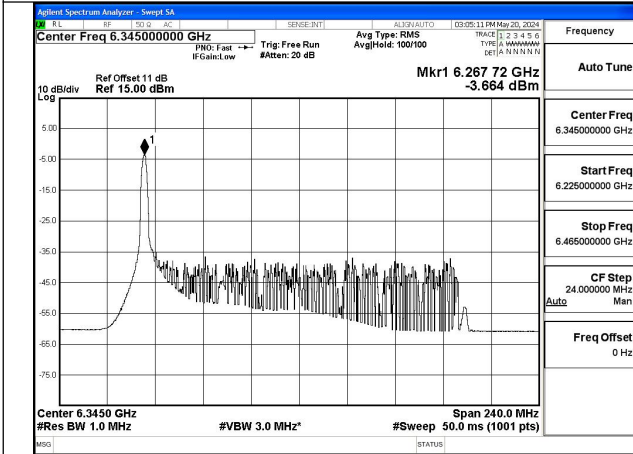

Mode:802.11ax HE80 Tone:996T Frequency:6145MHz
Ant:Chain1

Mode:802.11ax HE80 Tone:996T Frequency:6385MHz
Ant:Chain1

Test Mode: 802.11ax HE160

Mode:802.11ax HE160 Tone:26T Frequency:6025MHz
Ant:Chain0

Mode:802.11ax HE160 Tone:26T Frequency:6185MHz
Ant:Chain0