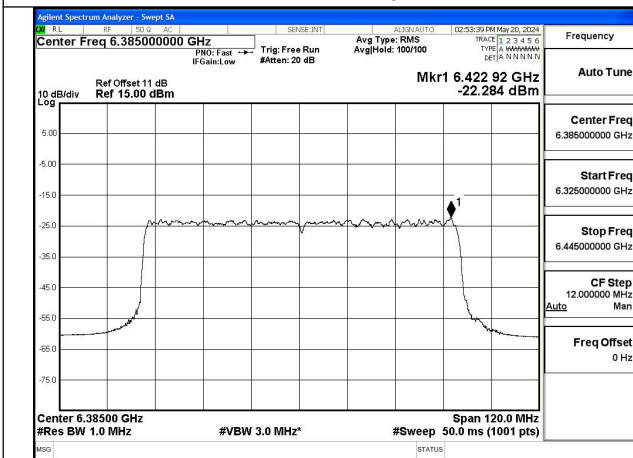

Mode:802.11ax HE80 Tone:484T Frequency:6385MHz
Ant:Chain0

Mode:802.11ax HE80 Tone:484T Frequency:5985MHz
Ant:Chain1

Mode:802.11ax HE80 Tone:484T Frequency:6145MHz
Ant:Chain1

Mode:802.11ax HE80 Tone:484T Frequency:6385MHz
Ant:Chain1

Mode:802.11ax HE80 Tone:996T Frequency:5985MHz
Ant:Chain0

Mode:802.11ax HE80 Tone:996T Frequency:6145MHz
Ant:Chain0

Mode:802.11ax HE80 Tone:996T Frequency:6385MHz
Ant:Chain0

Mode:802.11ax HE80 Tone:996T Frequency:5985MHz
Ant:Chain1