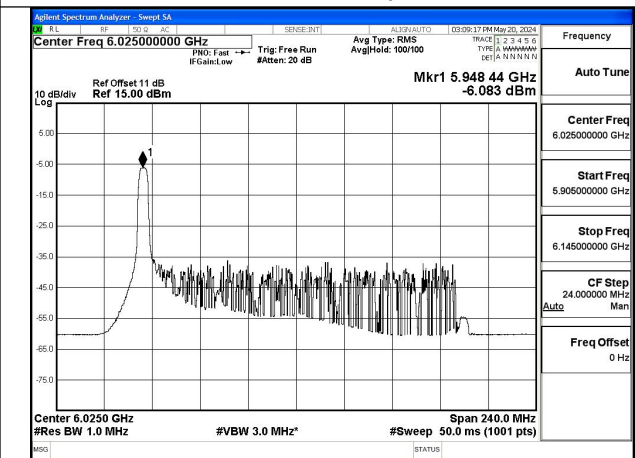

Mode:802.11ax HE160 Tone:26T Frequency:6345MHz
Ant:Chain0

Mode:802.11ax HE160 Tone:26T Frequency:6025MHz
Ant:Chain1

Mode:802.11ax HE160 Tone:26T Frequency:6185MHz
Ant:Chain1

Mode:802.11ax HE160 Tone:26T Frequency:6345MHz
Ant:Chain1

Mode:802.11ax HE160 Tone:52T Frequency:6025MHz
Ant:Chain0

Mode:802.11ax HE160 Tone:52T Frequency:6185MHz
Ant:Chain0

Mode:802.11ax HE160 Tone:52T Frequency:6345MHz
Ant:Chain0

Mode:802.11ax HE160 Tone:52T Frequency:6025MHz
Ant:Chain1