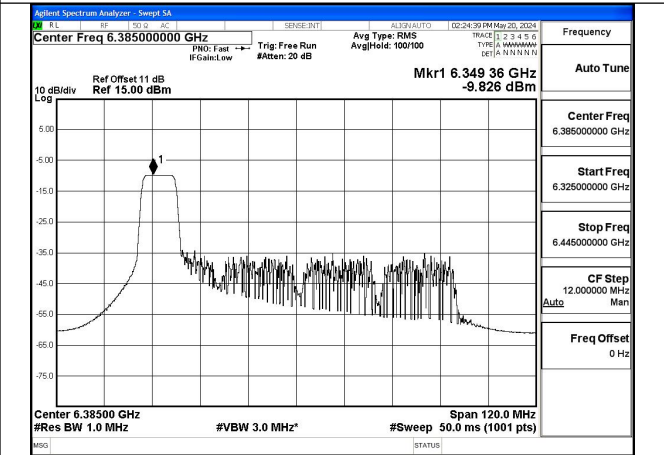

Mode:802.11ax HE80 Tone:52T Frequency:6145MHz
Ant:Chain1

Mode:802.11ax HE80 Tone:52T Frequency:6385MHz
Ant:Chain1

Mode:802.11ax HE80 Tone:106T Frequency:5985MHz
Ant:Chain0

Mode:802.11ax HE80 Tone:106T Frequency:6145MHz
Ant:Chain0

Mode:802.11ax HE80 Tone:106T Frequency:6385MHz
Ant:Chain0

Mode:802.11ax HE80 Tone:106T Frequency:5985MHz
Ant:Chain1

Mode:802.11ax HE80 Tone:106T Frequency:6145MHz
Ant:Chain1

Mode:802.11ax HE80 Tone:106T Frequency:6385MHz
Ant:Chain1