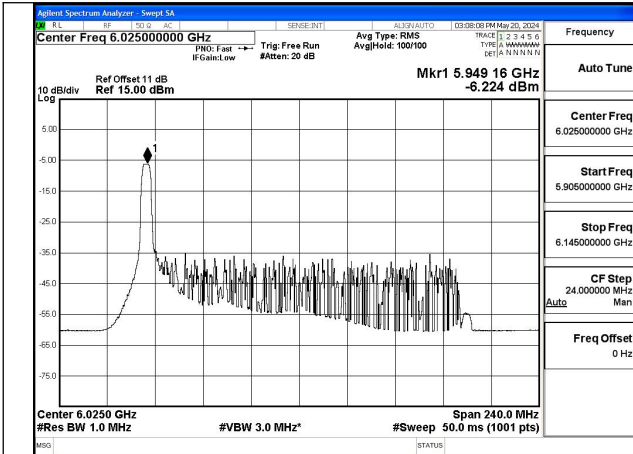

Mode:802.11ax HE160 Tone:26T Frequency:6345MHz
Ant:Chain0

Mode:802.11ax HE160 Tone:26T Frequency:6025MHz
Ant:Chain1

Mode:802.11ax HE160 Tone:26T Frequency:6185MHz
Ant:Chain1

Mode:802.11ax HE160 Tone:26T Frequency:6345MHz
Ant:Chain1