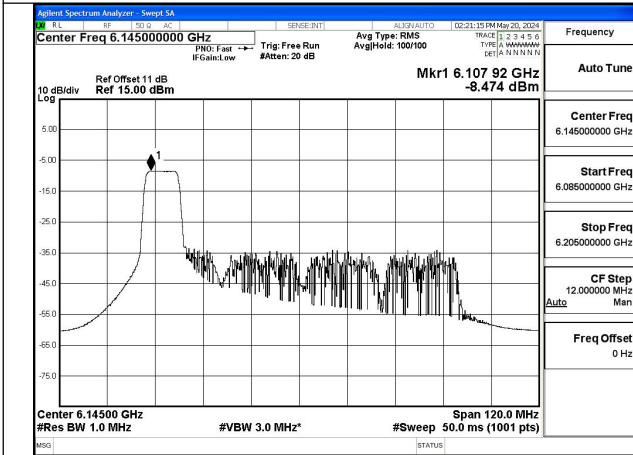

Mode:802.11ax HE80 Tone:52T Frequency:6145MHz
Ant:Chain1

Mode:802.11ax HE80 Tone:52T Frequency:6385MHz
Ant:Chain1

Mode:802.11ax HE80 Tone:106T Frequency:5985MHz
Ant:Chain0

Mode:802.11ax HE80 Tone:106T Frequency:6145MHz
Ant:Chain0

Mode:802.11ax HE80 Tone:106T Frequency:6385MHz
Ant:Chain0

Mode:802.11ax HE80 Tone:106T Frequency:5985MHz
Ant:Chain1

Mode:802.11ax HE80 Tone:106T Frequency:6145MHz
Ant:Chain1

Mode:802.11ax HE80 Tone:106T Frequency:6385MHz
Ant:Chain1