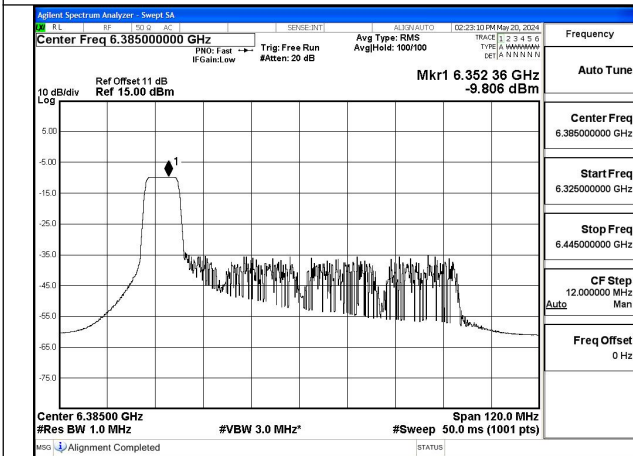

Mode:802.11ax HE80 Tone:52T Frequency:6145MHz
Ant:Chain1

Mode:802.11ax HE80 Tone:52T Frequency:6385MHz
Ant:Chain1

Mode:802.11ax HE80 Tone:106T Frequency:5985MHz
Ant:Chain0

Mode:802.11ax HE80 Tone:106T Frequency:6145MHz
Ant:Chain0

Mode:802.11ax HE80 Tone:106T Frequency:6385MHz
Ant:Chain0

Mode:802.11ax HE80 Tone:106T Frequency:5985MHz
Ant:Chain1

Mode:802.11ax HE80 Tone:106T Frequency:6145MHz
Ant:Chain1

Mode:802.11ax HE80 Tone:106T Frequency:6385MHz
Ant:Chain1