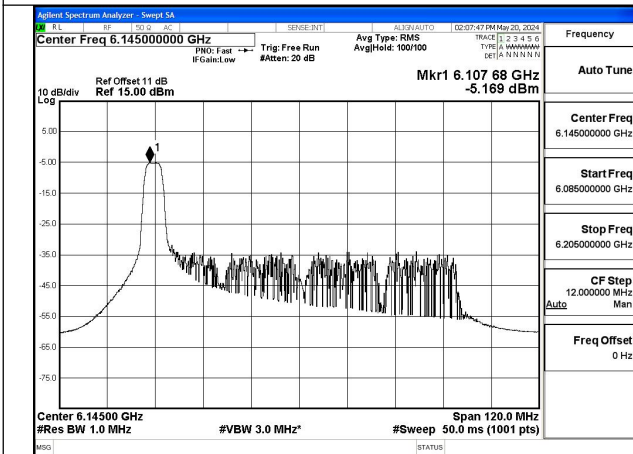

Mode:802.11ax HE80 Tone:52T Frequency:5985MHz
Ant:Chain0

Mode:802.11ax HE80 Tone:52T Frequency:6145MHz
Ant:Chain0

Mode:802.11ax HE80 Tone:52T Frequency:6385MHz
Ant:Chain0

Mode:802.11ax HE80 Tone:52T Frequency:5985MHz
Ant:Chain1

Mode:802.11ax HE80 Tone:52T Frequency:6145MHz
Ant:Chain1

Mode:802.11ax HE80 Tone:52T Frequency:6385MHz
Ant:Chain1

Mode:802.11ax HE80 Tone:106T Frequency:5985MHz
Ant:Chain0

Mode:802.11ax HE80 Tone:106T Frequency:6145MHz
Ant:Chain0