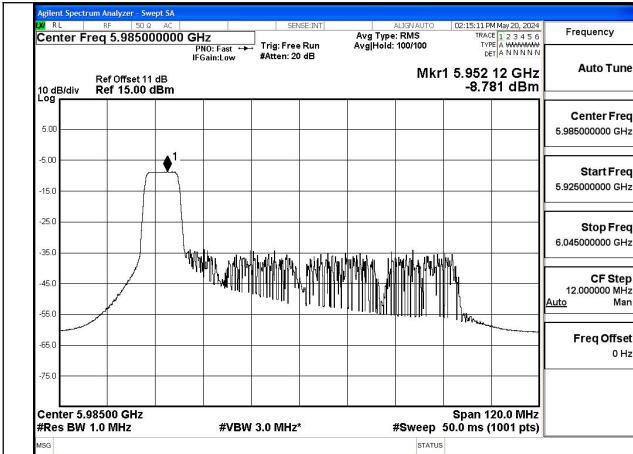

Mode:802.11ax HE80 Tone:106T Frequency:5985MHz
Ant:Chain0