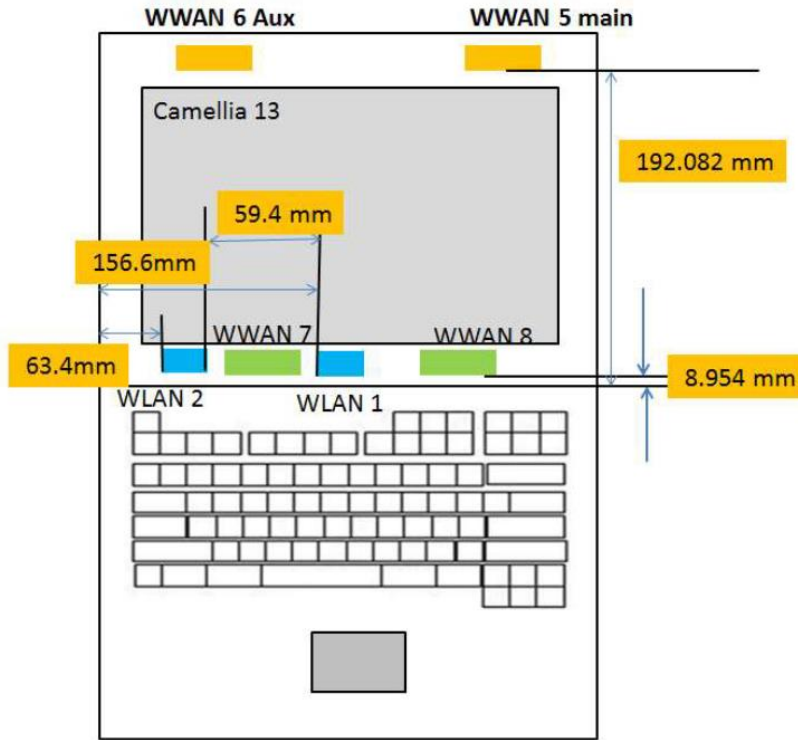

F.3 Antenna host platform location and adjacent edge positions relative to the body

Information provided by the customer

Antenna Host Platform location and co-location separation