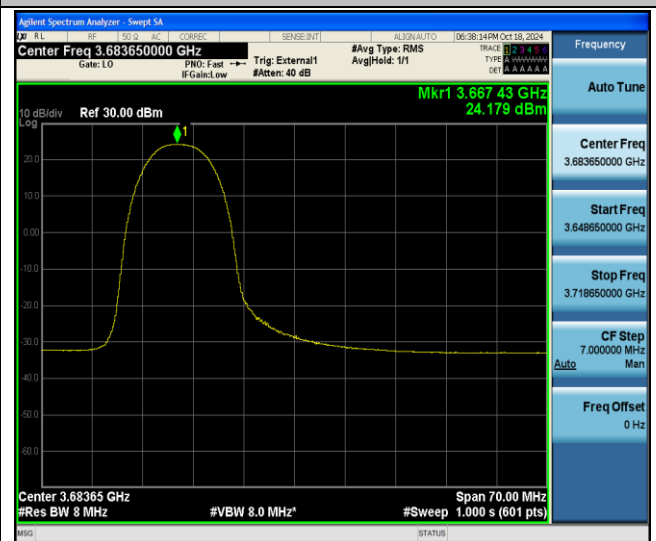

48-48-20MHz-15MHz-QPSK-QPSK-55916-56087-1RB#0-
1RB#74-PASS

48-48-20MHz-15MHz-QPSK-QPSK-56491-56662-18RB#0-
ORB#0-PASS