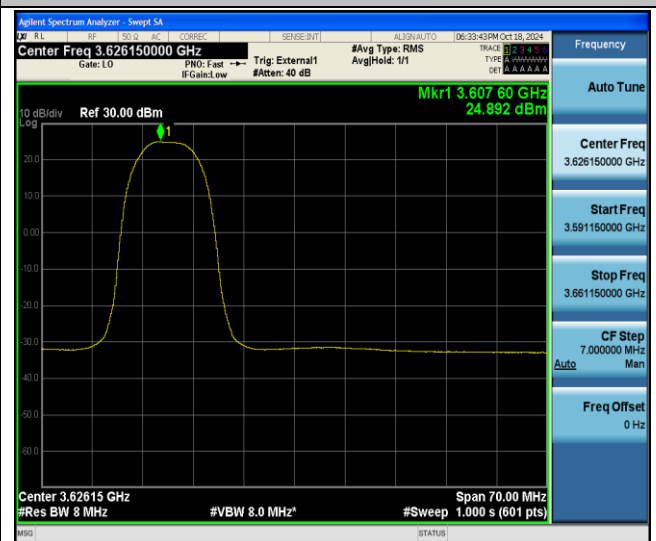

48-48-20MHz-15MHz-QPSK-QPSK-55340-55511-100RB#0-
75RB#0-PASS

48-48-20MHz-15MHz-QPSK-QPSK-55916-56087-1RB#0-0RB#0-
PASS