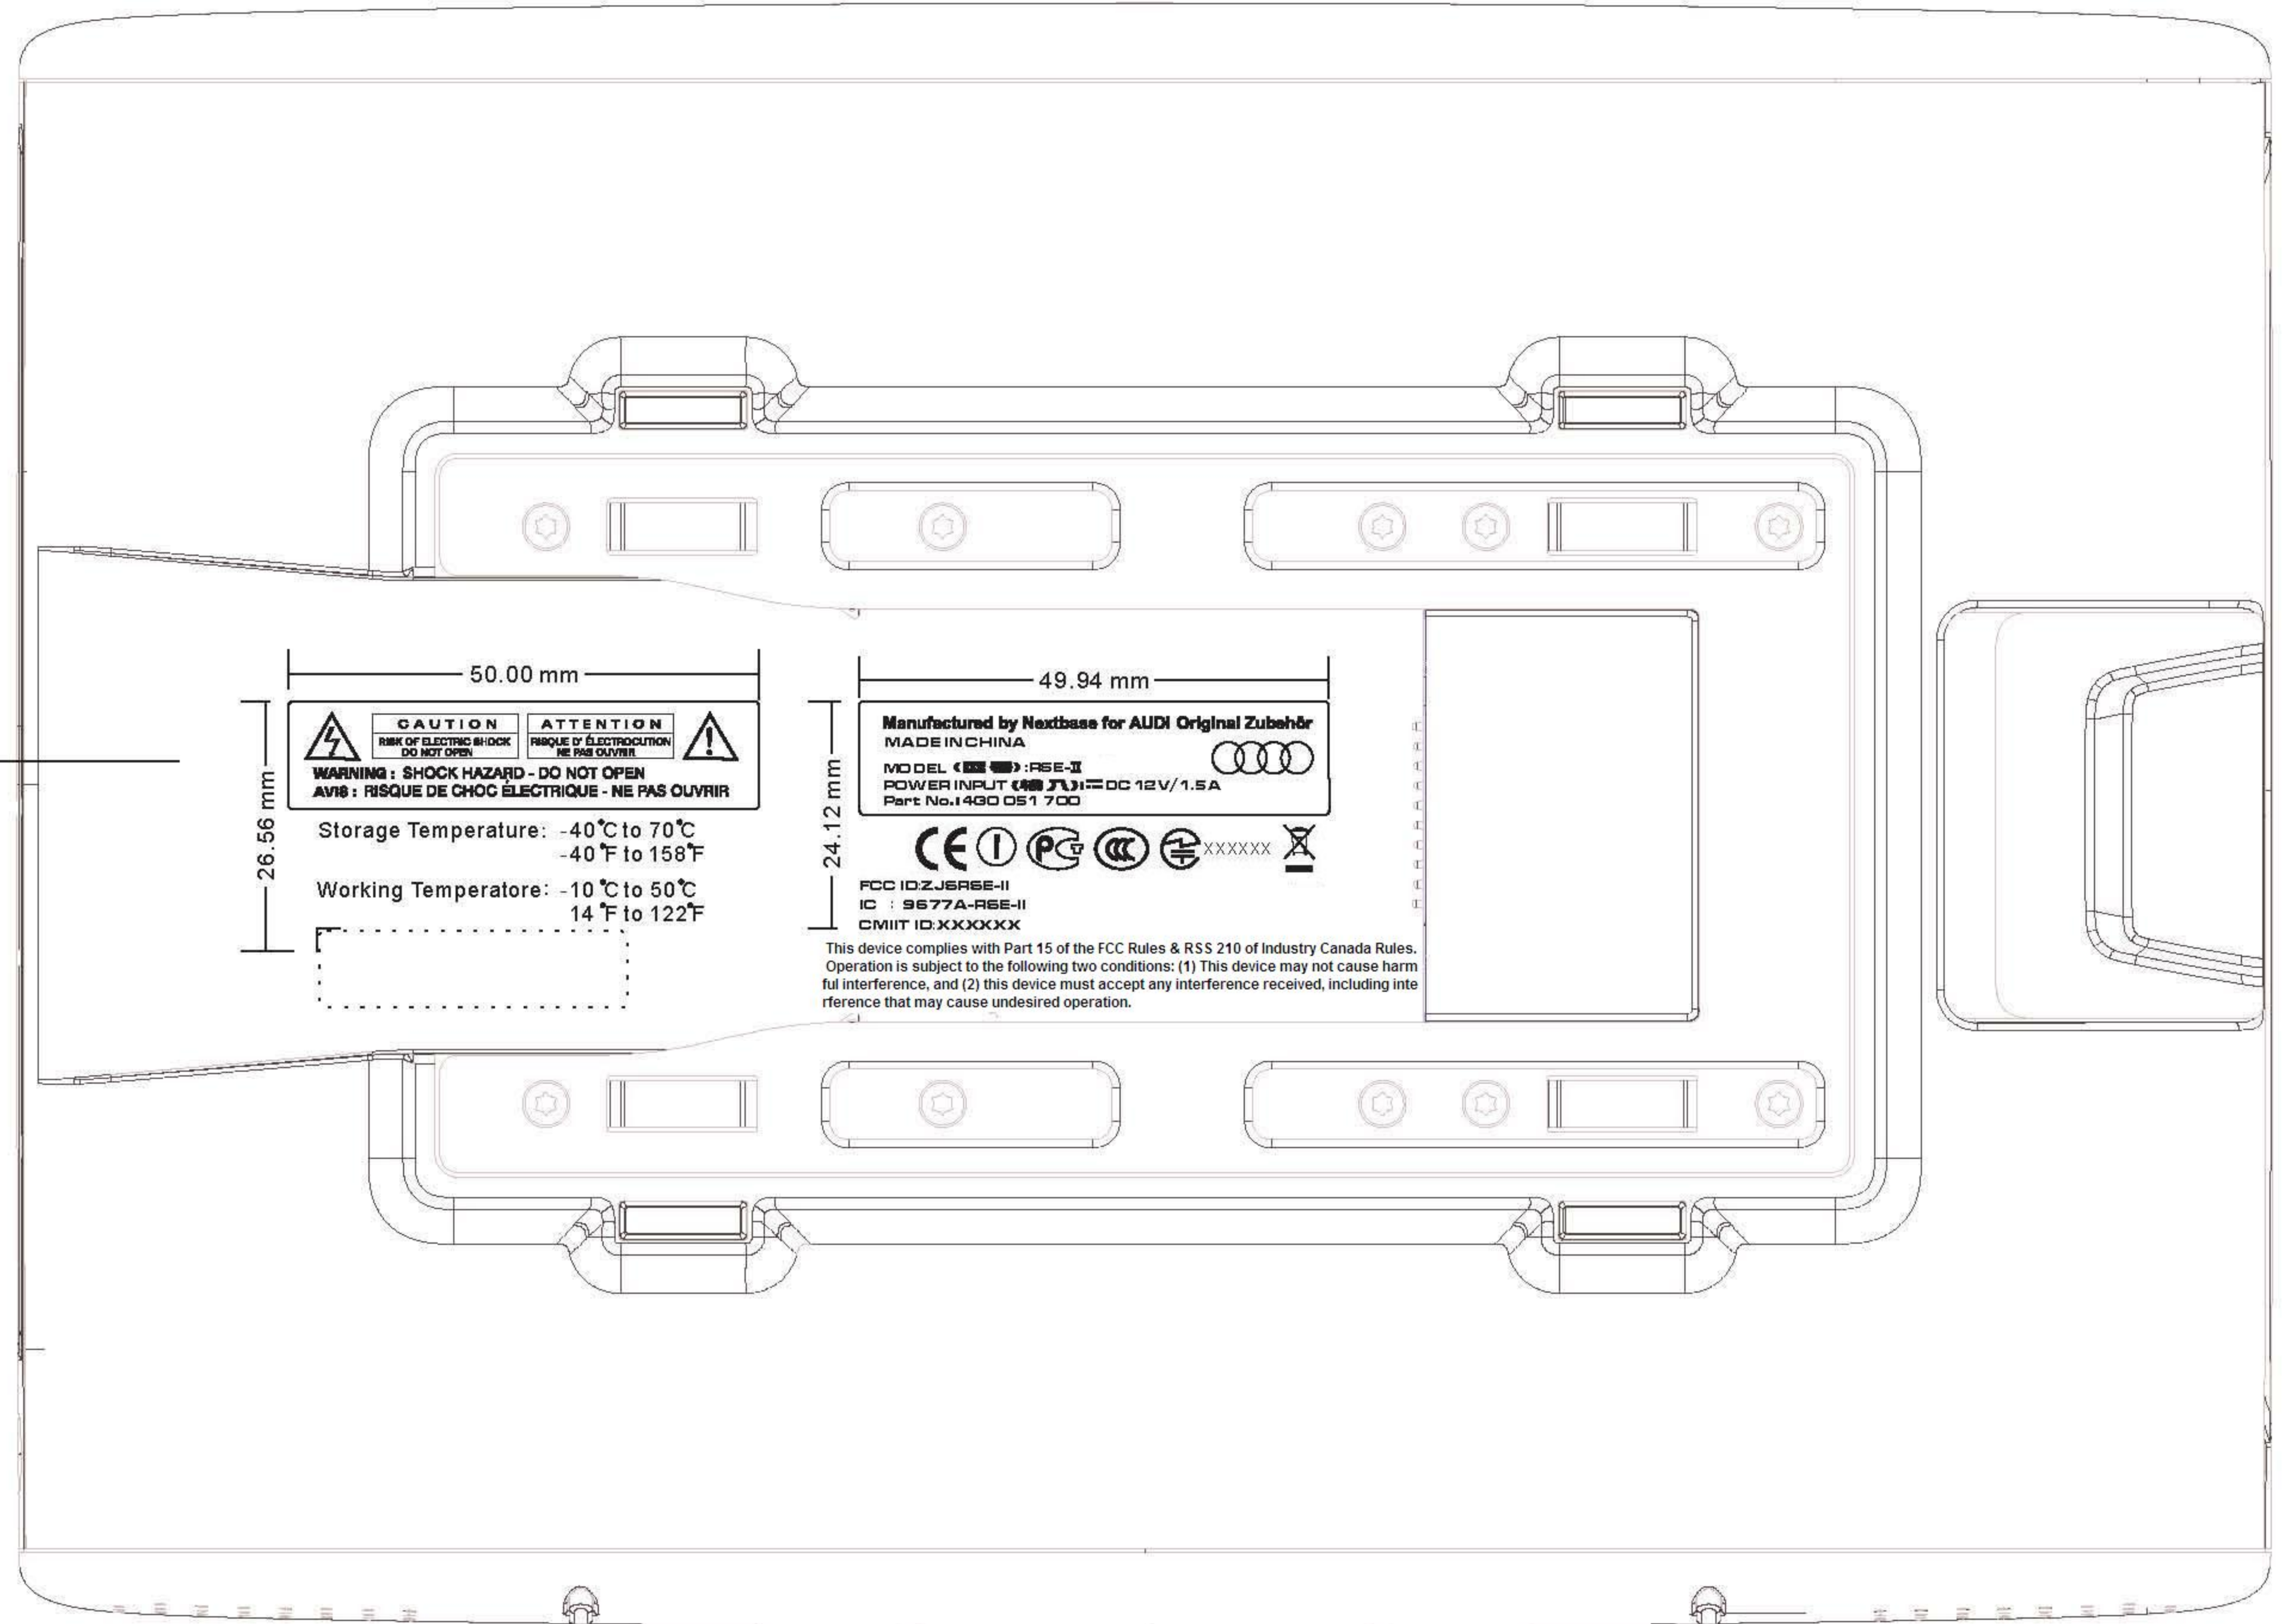

RSE-II player silk A1

Version:A1

Date:2011-5-6

Ref no. :RSE-II player-silk-A1

silk Pantone:429C

Made by Marin

Proofed by

Approved by