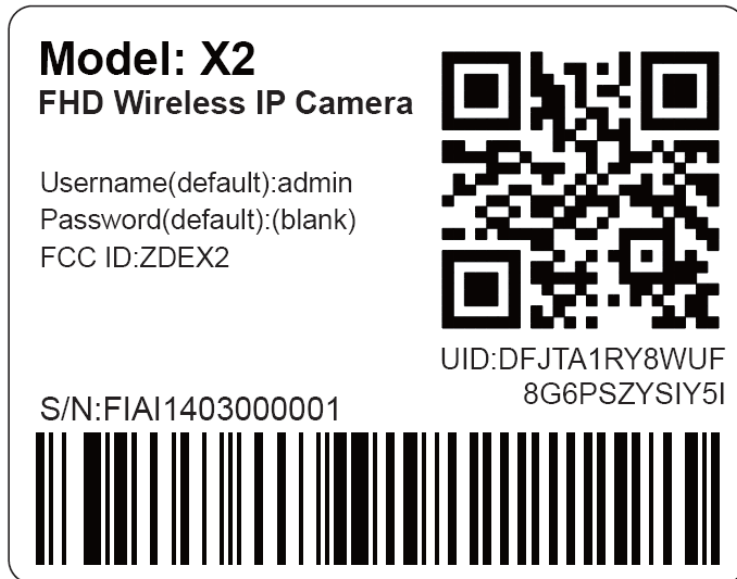

EXHIBIT A - FCC ID LABEL AND LOCATION

FCC ID Label

FCC ID Label Location Information

The label shown shall be permanently affixed at a conspicuous location on the device and be readily visible to the user at the time purchase (Labeling requirements per 2.925)