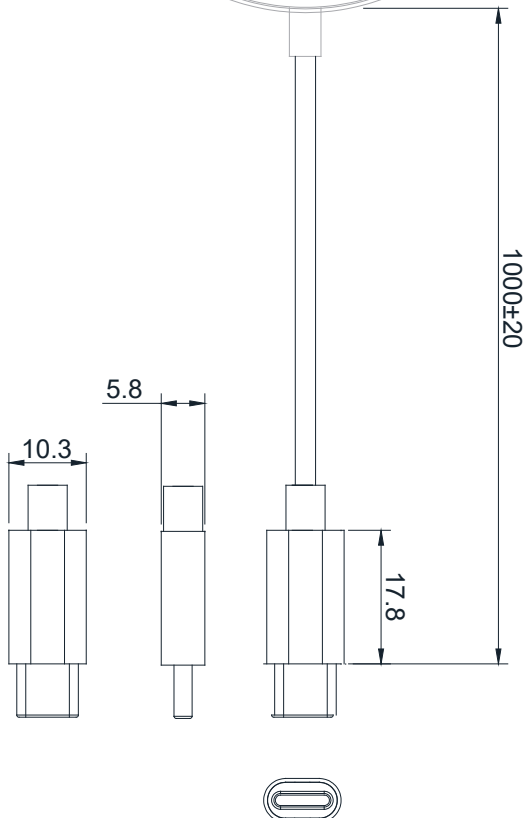

BACK

Size: Exactly as shown
Color: Pantone 485 C

FRONT

silk printing

PANTONE COOL GRAY 3C

Size: Exactly as shown
Color: Pantone Cool Gray 3C