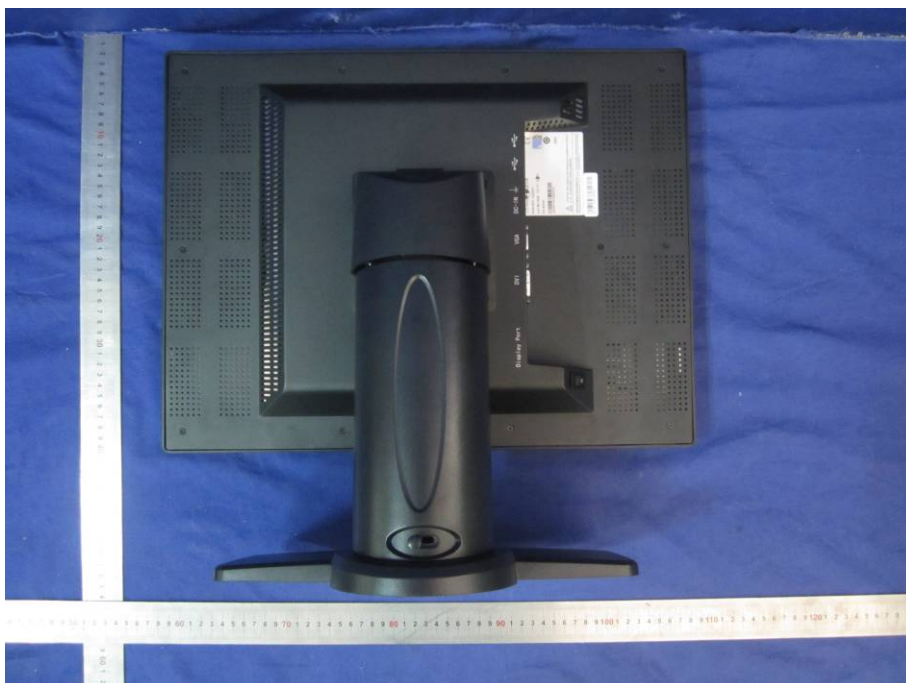

Model: C22SP+

Shenzhen EMTEK Co., Ltd.  
Building 69, Majialong Industry Zone, Nanshan District, Shenzhen, Guangdong, China  
www.emtek.com.cn Tel:+86-755-2695 4280 Fax:+86-755-2695 4282

**EMTEK**  
Access to the World