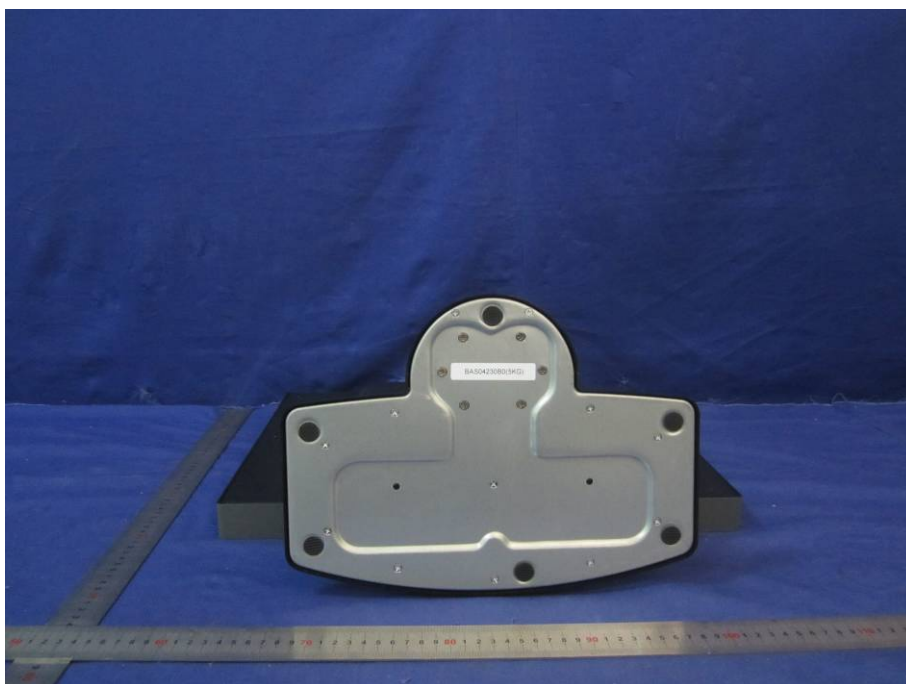

Model: C22SP+

Shenzhen EMTEK Co., Ltd.  
Building 69, Majialong Industry Zone, Nanshan District, Shenzhen, Guangdong, China  
www.emtek.com.cn Tel:+86-755-2695 4280 Fax:+86-755-2695 4282

**EMTEK**  
Access to the World