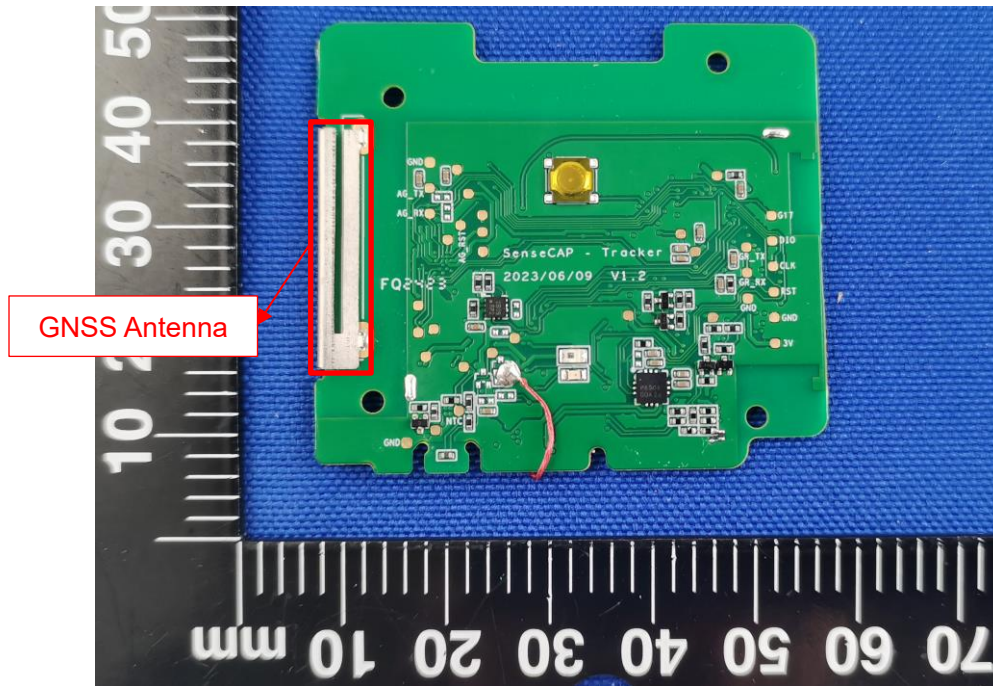

BATTERY (REAR)

T1000-C

EUT UNCOVER VIEW 1

EUT UNCOVER VIEW 2

MAIN BOARD TOP VIEW (WITH SHIELDING)

MAIN BOARD TOP VIEW (WITHOUT SHIELDING)

MAIN BOARD REAR VIEW (WITH SHIELDING)

BATTERY (FRONT)

BATTERY (REAR)

T1000-D

EUT UNCOVER VIEW 1

EUT UNCOVER VIEW 2

MAIN BOARD TOP VIEW (WITH SHIELDING)

MAIN BOARD TOP VIEW (WITHOUT SHIELDING)

MAIN BOARD REAR VIEW (WITH SHIELDING)

BATTERY (FRONT)