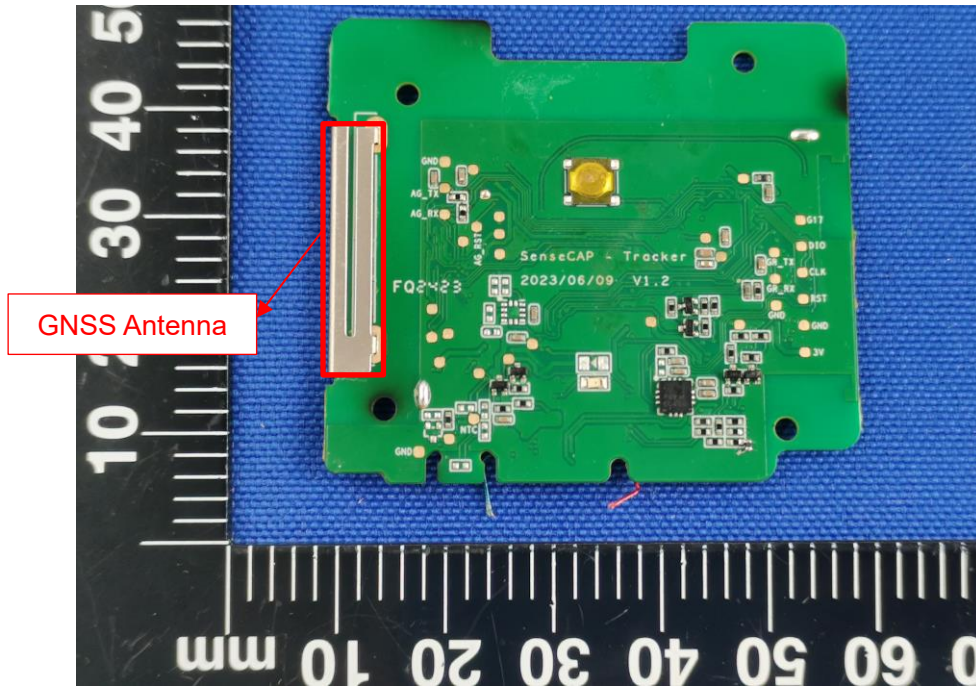

BATTERY (REAR)

T1000-B

EUT UNCOVER VIEW 1

EUT UNCOVER VIEW 2

MAIN BOARD TOP VIEW (WITH SHIELDING)

MAIN BOARD TOP VIEW (WITHOUT SHIELDING)

MAIN BOARD REAR VIEW (WITH SHIELDING)

BATTERY (FRONT)

BATTERY (REAR)

T1000-C

EUT UNCOVER VIEW 1

EUT UNCOVER VIEW 2

MAIN BOARD TOP VIEW (WITH SHIELDING)

MAIN BOARD TOP VIEW (WITHOUT SHIELDING)

MAIN BOARD REAR VIEW (WITH SHIELDING)

BATTERY (FRONT)