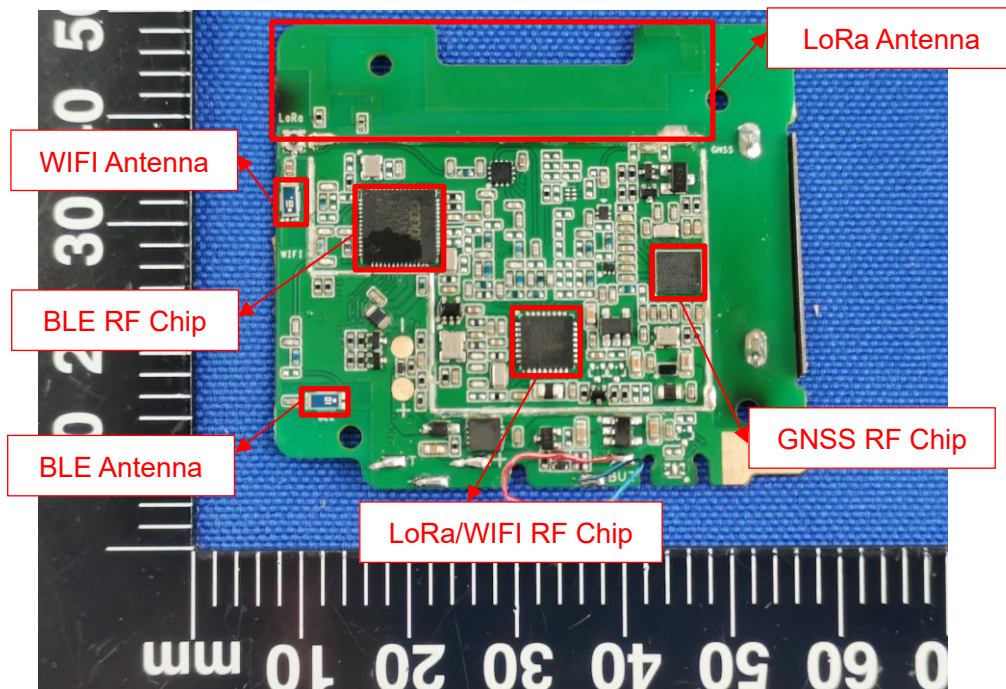

EUT INTERNAL PHOTOS

T1000-A

EUT UNCOVER VIEW 1

EUT UNCOVER VIEW 2

MAIN BOARD TOP VIEW (WITH SHIELDING)

MAIN BOARD TOP VIEW (WITHOUT SHIELDING)

MAIN BOARD REAR VIEW (WITH SHIELDING)

BATTERY (FRONT)

BATTERY (REAR)

T1000-B

EUT UNCOVER VIEW 1

EUT UNCOVER VIEW 2

MAIN BOARD TOP VIEW (WITH SHIELDING)

MAIN BOARD TOP VIEW (WITHOUT SHIELDING)

MAIN BOARD REAR VIEW (WITH SHIELDING)

BATTERY (FRONT)

BATTERY (REAR)

T1000-C

EUT UNCOVER VIEW 1

EUT UNCOVER VIEW 2

MAIN BOARD TOP VIEW (WITH SHIELDING)

MAIN BOARD TOP VIEW (WITHOUT SHIELDING)

MAIN BOARD REAR VIEW (WITH SHIELDING)

BATTERY (FRONT)

BATTERY (REAR)

T1000-D

EUT UNCOVER VIEW 1

EUT UNCOVER VIEW 2

MAIN BOARD TOP VIEW (WITH SHIELDING)

MAIN BOARD TOP VIEW (WITHOUT SHIELDING)

MAIN BOARD REAR VIEW (WITH SHIELDING)

BATTERY (FRONT)