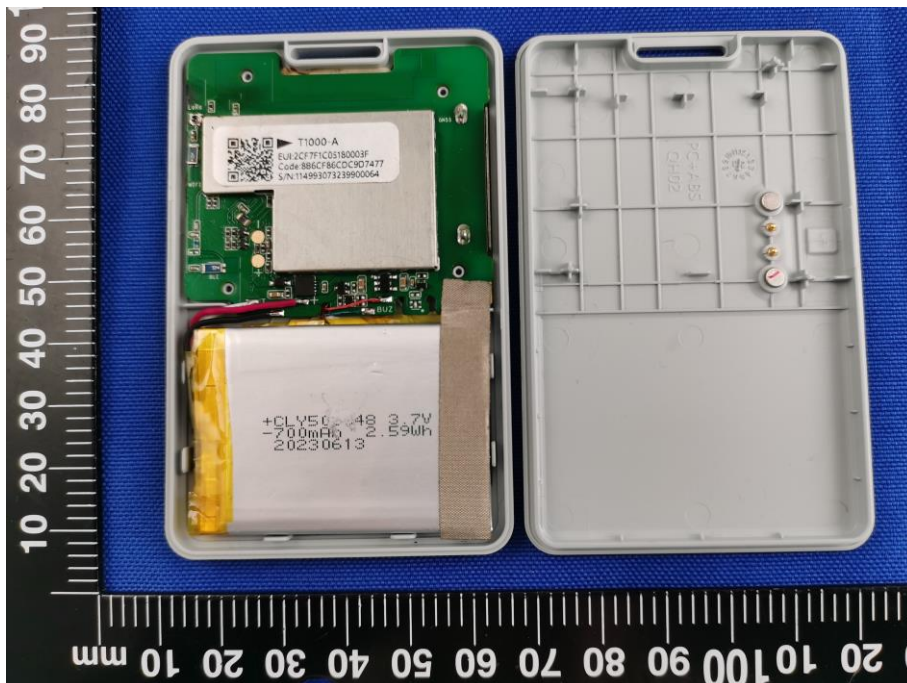

EUT INTERNAL PHOTOS

T1000-A

EUT UNCOVER VIEW 1

EUT UNCOVER VIEW 2

MAIN BOARD TOP VIEW (WITH SHIELDING)

MAIN BOARD TOP VIEW (WITHOUT SHIELDING)

MAIN BOARD REAR VIEW (WITH SHIELDING)

BATTERY (FRONT)

BATTERY (REAR)

T1000-B

EUT UNCOVER VIEW 1

EUT UNCOVER VIEW 2

MAIN BOARD TOP VIEW (WITH SHIELDING)

MAIN BOARD TOP VIEW (WITHOUT SHIELDING)

MAIN BOARD REAR VIEW (WITH SHIELDING)

BATTERY (FRONT)

BATTERY (REAR)

T1000-C

EUT UNCOVER VIEW 1

EUT UNCOVER VIEW 2

MAIN BOARD TOP VIEW (WITH SHIELDING)

MAIN BOARD TOP VIEW (WITHOUT SHIELDING)

MAIN BOARD REAR VIEW (WITH SHIELDING)

BATTERY (FRONT)