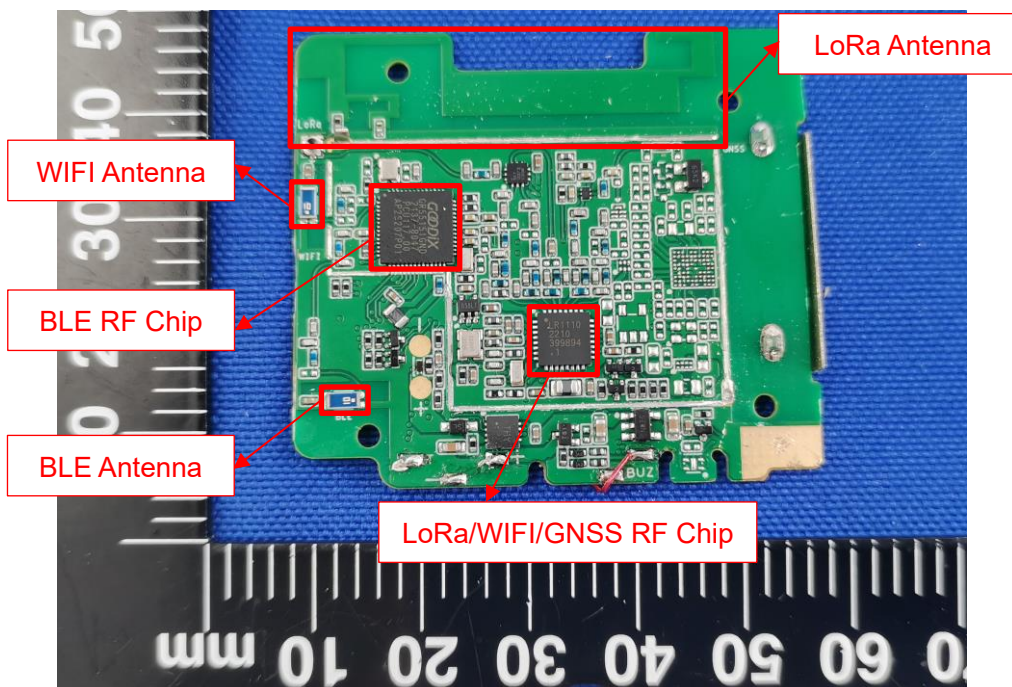

BATTERY (REAR)

T1000-B

EUT UNCOVER VIEW 1

EUT UNCOVER VIEW 2

MAIN BOARD TOP VIEW (WITH SHIELDING)

MAIN BOARD TOP VIEW (WITHOUT SHIELDING)

MAIN BOARD REAR VIEW (WITH SHIELDING)

BATTERY (FRONT)

BATTERY (REAR)

T1000-C

EUT UNCOVER VIEW 1

EUT UNCOVER VIEW 2

MAIN BOARD TOP VIEW (WITH SHIELDING)

MAIN BOARD TOP VIEW (WITHOUT SHIELDING)

MAIN BOARD REAR VIEW (WITH SHIELDING)

BATTERY (FRONT)

BATTERY (REAR)

T1000-D

EUT UNCOVER VIEW 1

EUT UNCOVER VIEW 2

MAIN BOARD TOP VIEW (WITH SHIELDING)

MAIN BOARD TOP VIEW (WITHOUT SHIELDING)

MAIN BOARD REAR VIEW (WITH SHIELDING)

BATTERY (FRONT)