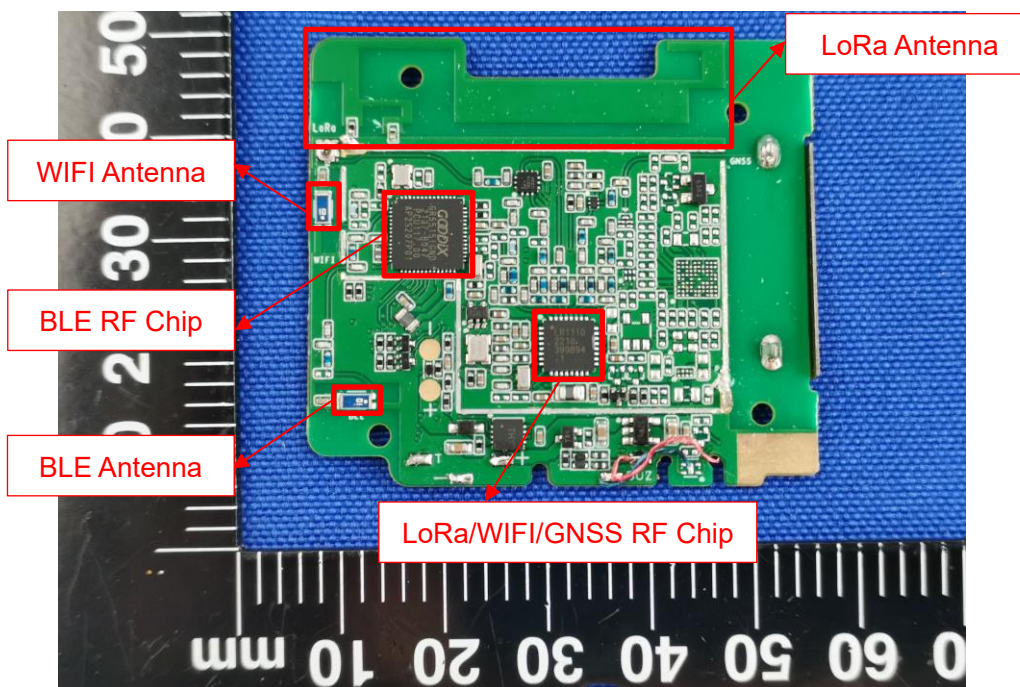

BATTERY (REAR)

T1000-C

EUT UNCOVER VIEW 1

EUT UNCOVER VIEW 2

MAIN BOARD TOP VIEW (WITH SHIELDING)

MAIN BOARD TOP VIEW (WITHOUT SHIELDING)

MAIN BOARD REAR VIEW (WITH SHIELDING)

BATTERY (FRONT)

BATTERY (REAR)

T1000-D

EUT UNCOVER VIEW 1

EUT UNCOVER VIEW 2

MAIN BOARD TOP VIEW (WITH SHIELDING)

MAIN BOARD TOP VIEW (WITHOUT SHIELDING)

MAIN BOARD REAR VIEW (WITH SHIELDING)

BATTERY (FRONT)

BATTERY (REAR)

--BLANK BELOW--