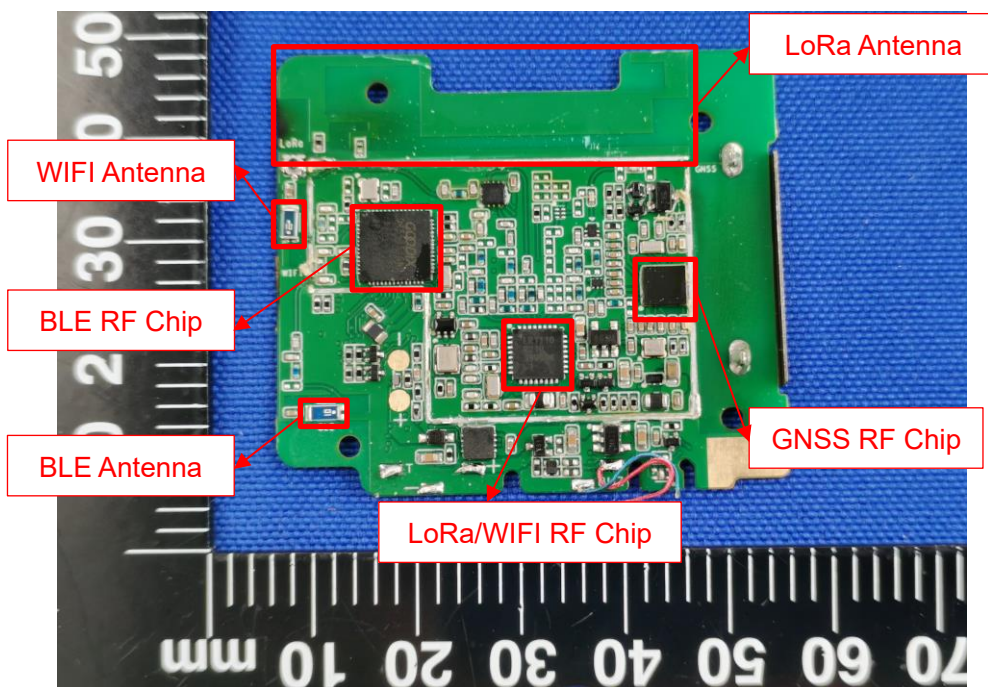

EUT INTERNAL PHOTOS

T1000-A

EUT UNCOVER VIEW 1

EUT UNCOVER VIEW 2

MAIN BOARD TOP VIEW (WITH SHIELDING)

MAIN BOARD TOP VIEW (WITHOUT SHIELDING)

MAIN BOARD REAR VIEW (WITH SHIELDING)

BATTERY (FRONT)

BATTERY (REAR)

T1000-B

EUT UNCOVER VIEW 1

EUT UNCOVER VIEW 2

MAIN BOARD TOP VIEW (WITH SHIELDING)

MAIN BOARD TOP VIEW (WITHOUT SHIELDING)

MAIN BOARD REAR VIEW (WITH SHIELDING)

BATTERY (FRONT)

BATTERY (REAR)

T1000-C

EUT UNCOVER VIEW 1

EUT UNCOVER VIEW 2

MAIN BOARD TOP VIEW (WITH SHIELDING)

MAIN BOARD TOP VIEW (WITHOUT SHIELDING)

MAIN BOARD REAR VIEW (WITH SHIELDING)

BATTERY (FRONT)