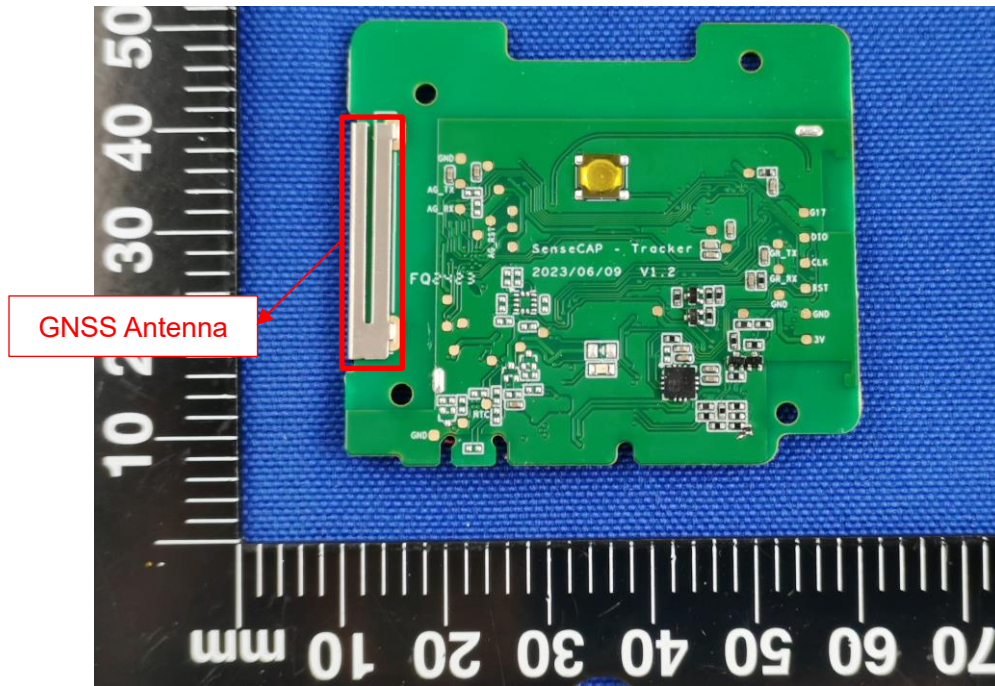

BATTERY (REAR)

T1000-D

EUT UNCOVER VIEW 1

EUT UNCOVER VIEW 2

MAIN BOARD TOP VIEW (WITH SHIELDING)

MAIN BOARD TOP VIEW (WITHOUT SHIELDING)

MAIN BOARD REAR VIEW (WITH SHIELDING)

BATTERY (FRONT)

BATTERY (REAR)

--BLANK BELOW--