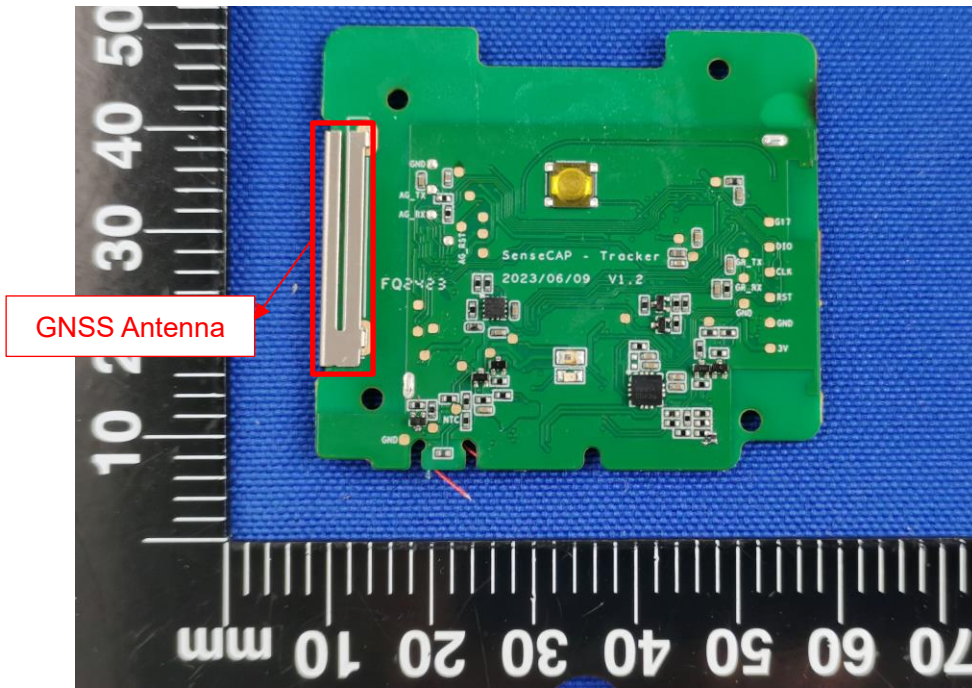

EUT INTERNAL PHOTOS

T1000-A

EUT UNCOVER VIEW 1

EUT UNCOVER VIEW 2

MAIN BOARD TOP VIEW (WITH SHIELDING)

MAIN BOARD TOP VIEW (WITHOUT SHIELDING)

MAIN BOARD REAR VIEW (WITH SHIELDING)

BATTERY (FRONT)

BATTERY (REAR)

T1000-B

EUT UNCOVER VIEW 1

EUT UNCOVER VIEW 2

MAIN BOARD TOP VIEW (WITH SHIELDING)

MAIN BOARD TOP VIEW (WITHOUT SHIELDING)

MAIN BOARD REAR VIEW (WITH SHIELDING)

BATTERY (FRONT)

BATTERY (REAR)

T1000-C

EUT UNCOVER VIEW 1

EUT UNCOVER VIEW 2

MAIN BOARD TOP VIEW (WITH SHIELDING)

MAIN BOARD TOP VIEW (WITHOUT SHIELDING)

MAIN BOARD REAR VIEW (WITH SHIELDING)

BATTERY (FRONT)