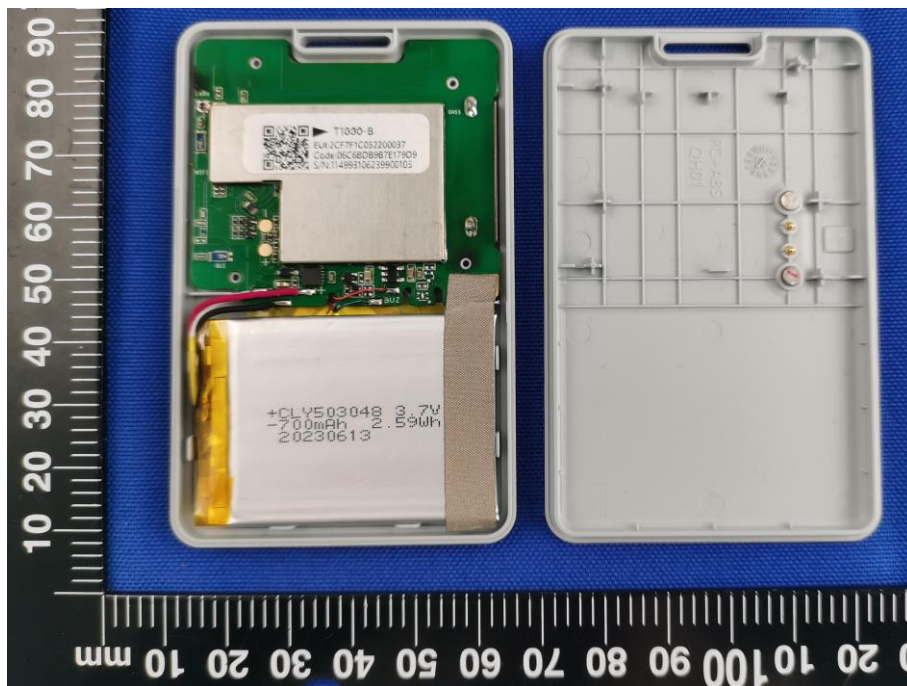

EUT INTERNAL PHOTOS

T1000-A

EUT UNCOVER VIEW 1

EUT UNCOVER VIEW 2

MAIN BOARD TOP VIEW (WITH SHIELDING)

MAIN BOARD TOP VIEW (WITHOUT SHIELDING)

MAIN BOARD REAR VIEW (WITH SHIELDING)

BATTERY (FRONT)

BATTERY (REAR)

T1000-B

EUT UNCOVER VIEW 1

EUT UNCOVER VIEW 2

MAIN BOARD TOP VIEW (WITH SHIELDING)

MAIN BOARD TOP VIEW (WITHOUT SHIELDING)

MAIN BOARD REAR VIEW (WITH SHIELDING)

BATTERY (FRONT)

BATTERY (REAR)

T1000-C

EUT UNCOVER VIEW 1

EUT UNCOVER VIEW 2

MAIN BOARD TOP VIEW (WITH SHIELDING)

MAIN BOARD TOP VIEW (WITHOUT SHIELDING)

MAIN BOARD REAR VIEW (WITH SHIELDING)

BATTERY (FRONT)

BATTERY (REAR)

T1000-D

EUT UNCOVER VIEW 1

EUT UNCOVER VIEW 2

MAIN BOARD TOP VIEW (WITH SHIELDING)

MAIN BOARD TOP VIEW (WITHOUT SHIELDING)

MAIN BOARD REAR VIEW (WITH SHIELDING)

BATTERY (FRONT)