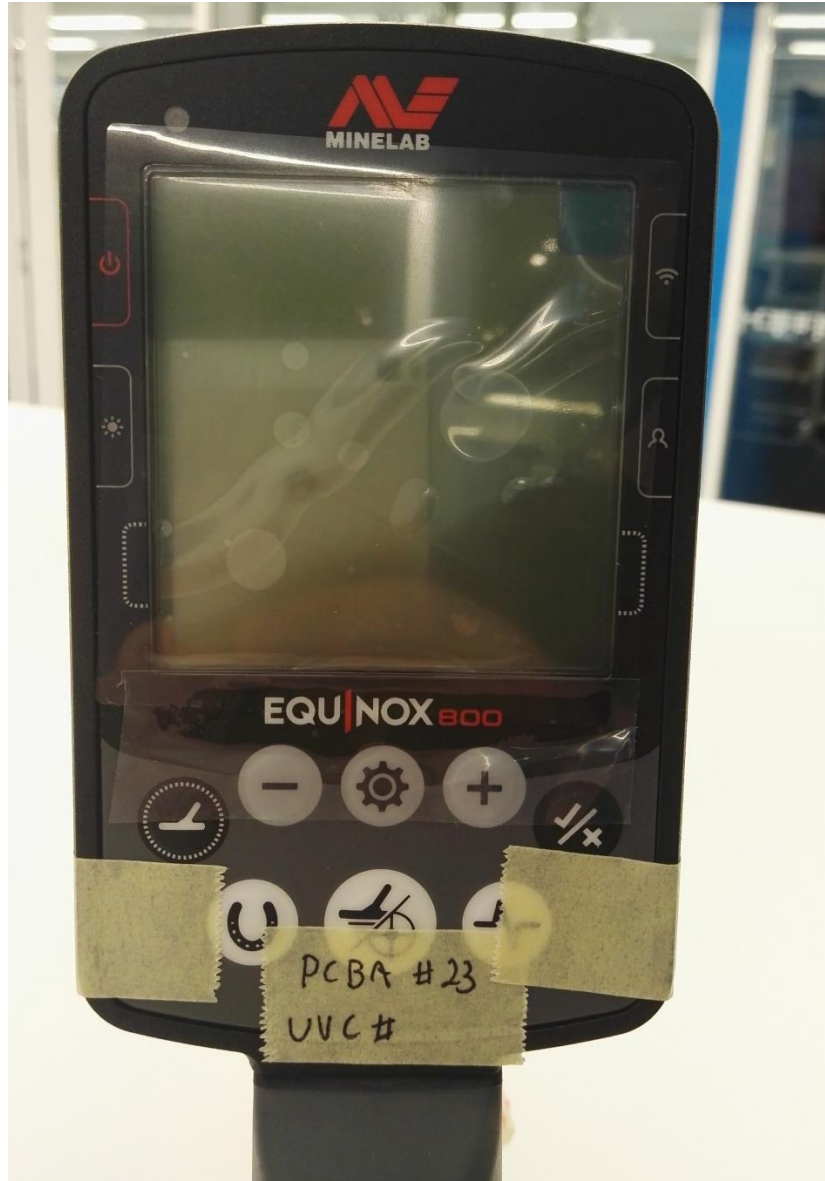

Sample External Photographs

Control POD Front

Control POD back

Charging connector

Headphone jack

Coil connector

Sides