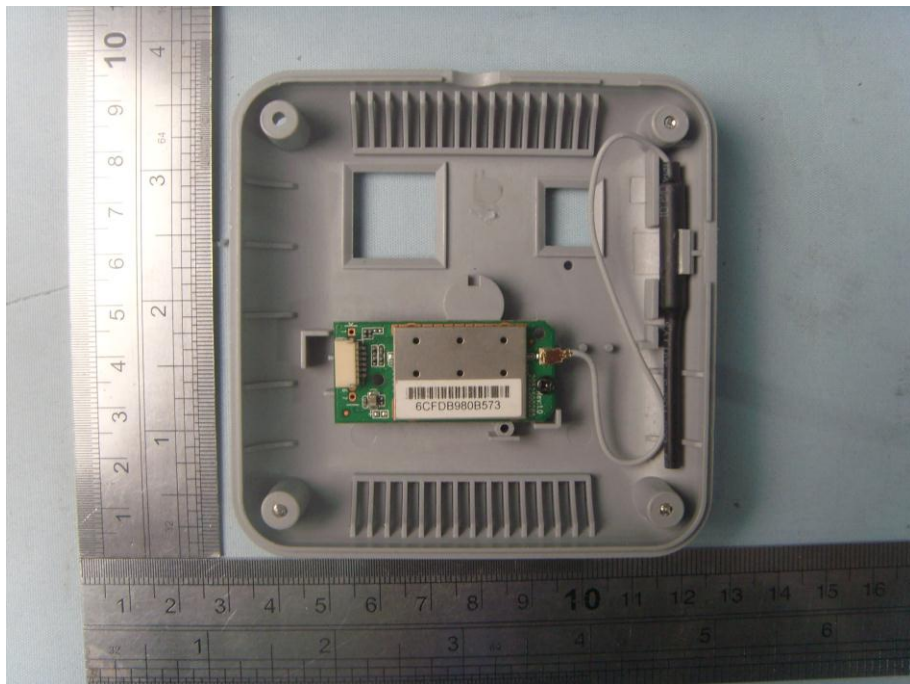

Internal Photographs

EUT Model:GXV3615WPI-HD

EUT-Uncovered View #1

EUT-Uncovered View #2

Main board- Top View

Main board- Bottom View

Lens -Top View

Lens-Bottom View

Wi-Fi Module&Antenna Location View

Wi-Fi module-Top View

Wi-Fi module-Bottom View

Wi-Fi module-Removed Shield Cover View