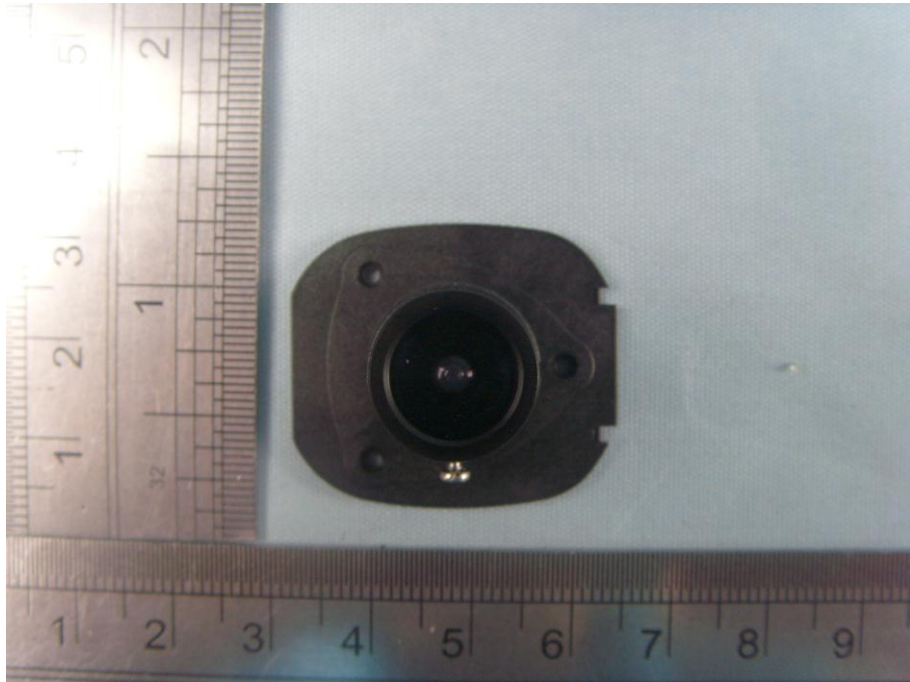

Internal Photographs

EUT Model:GXV3615WPI-HD

EUT-Uncovered View #1

EUT-Uncovered View #2

Main board- Top View

Main board- Bottom View

Lens -Top View

Lens-Bottom View

Wi-Fi Module&Antenna Location View

Wi-Fi module-Top View

Wi-Fi module-Bottom View

Wi-Fi module-Removed Shield Cover View