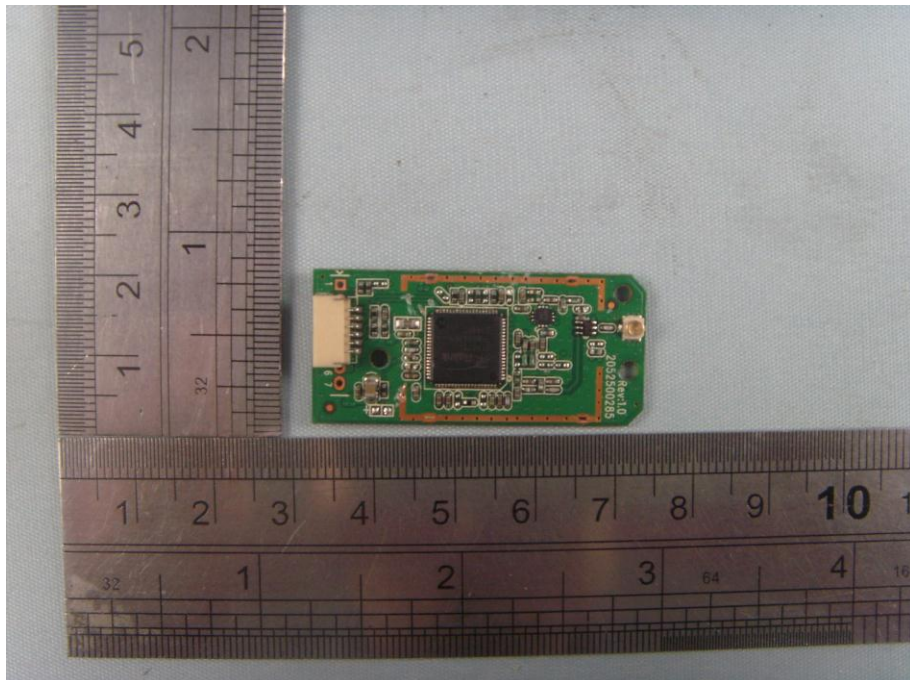

Internal Photographs

EUT Model:GXV3615WPI-HD

EUT-Uncovered View #1

EUT-Uncovered View #2

Main board- Top View

Main board- Bottom View

Lens -Top View

Lens-Bottom View

Wi-Fi Module&Antenna Location View

Wi-Fi module-Top View

Wi-Fi module-Bottom View

Wi-Fi module-Removed Shield Cover View