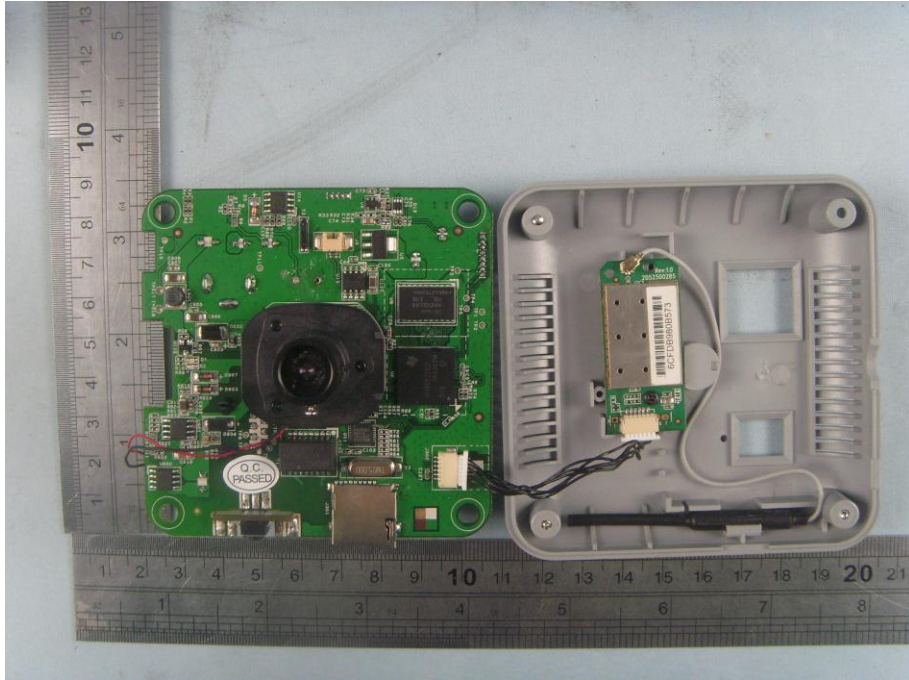

Internal Photographs

EUT Model:GXV3615WPI-HD

EUT-Uncovered View #1

EUT-Uncovered View #2

Main board- Top View

Main board- Bottom View

Lens -Top View

Lens-Bottom View

Wi-Fi Module&Antenna Location View

Wi-Fi module-Top View

Wi-Fi module-Bottom View

Wi-Fi module-Removed Shield Cover View