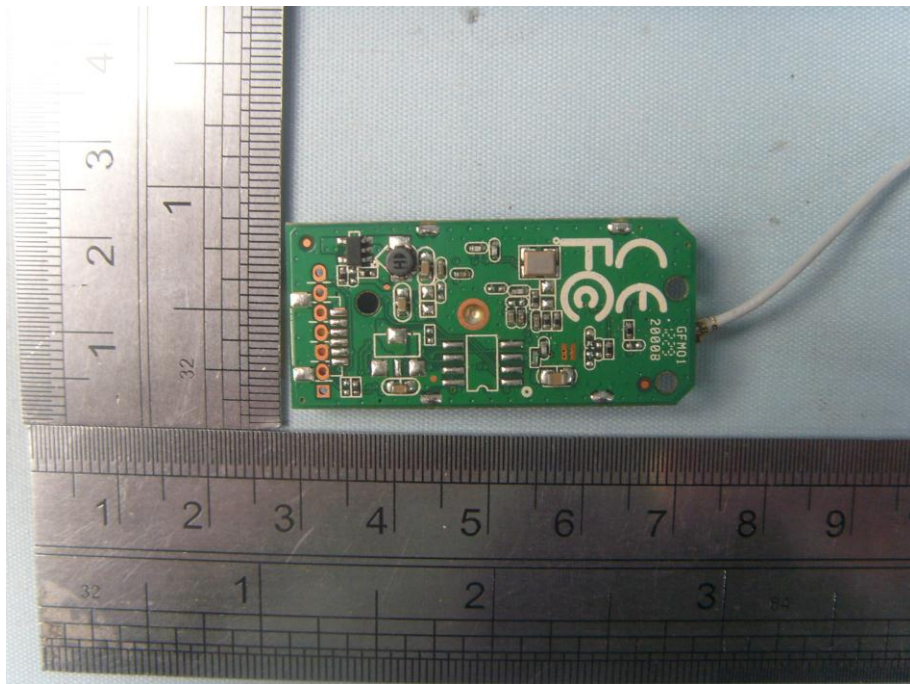

Internal Photographs

EUT Model:GXV3615WPI-HD

EUT-Uncovered View #1

EUT-Uncovered View #2

Main board- Top View

Main board- Bottom View

Lens -Top View

Lens-Bottom View

Wi-Fi Module&Antenna Location View

Wi-Fi module-Top View

Wi-Fi module-Bottom View

Wi-Fi module-Removed Shield Cover View