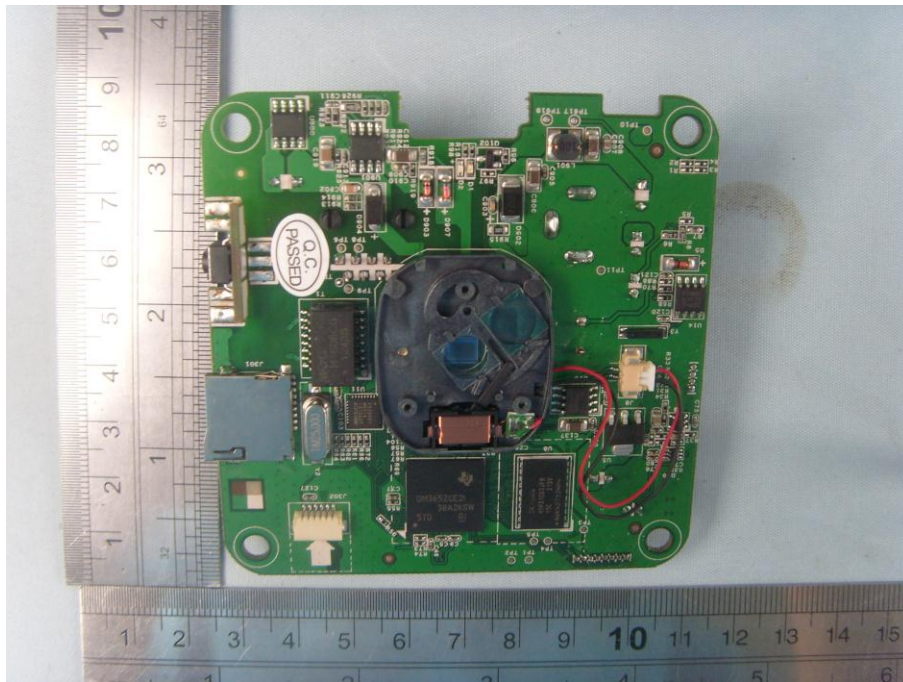

Internal Photographs

EUT Model:GXV3615WPI-HD

EUT-Uncovered View #1

EUT-Uncovered View #2

Main board- Top View

Main board- Bottom View

Lens -Top View

Lens-Bottom View

Wi-Fi Module&Antenna Location View

Wi-Fi module-Top View

Wi-Fi module-Bottom View

Wi-Fi module-Removed Shield Cover View