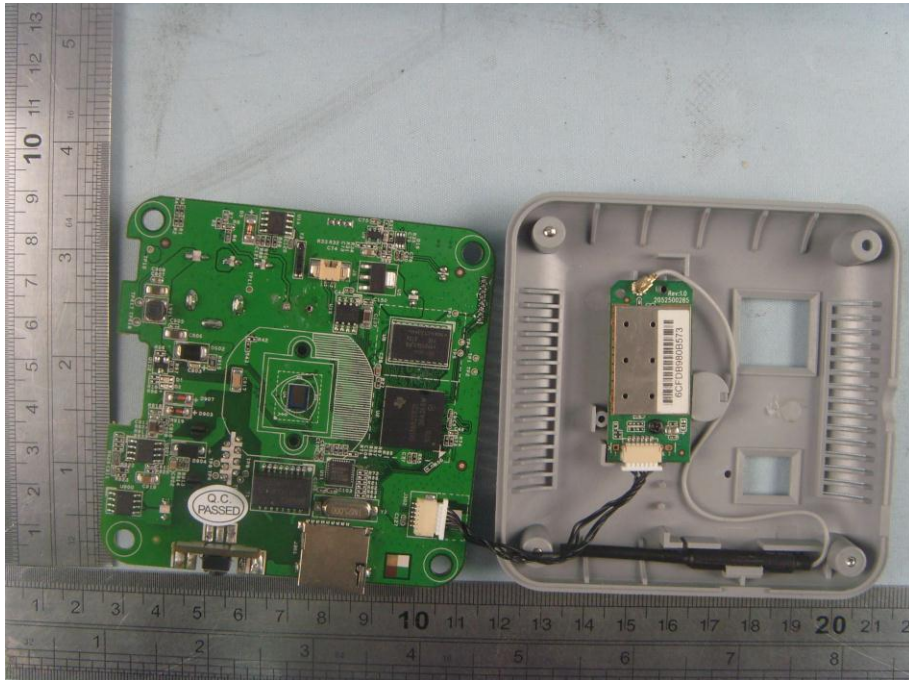

Internal Photographs

EUT Model:GXV3615WPI-HD

EUT-Uncovered View #1

EUT-Uncovered View #2

Main board- Top View

Main board- Bottom View

Lens -Top View

Lens-Bottom View

Wi-Fi Module&Antenna Location View

Wi-Fi module-Top View

Wi-Fi module-Bottom View

Wi-Fi module-Removed Shield Cover View