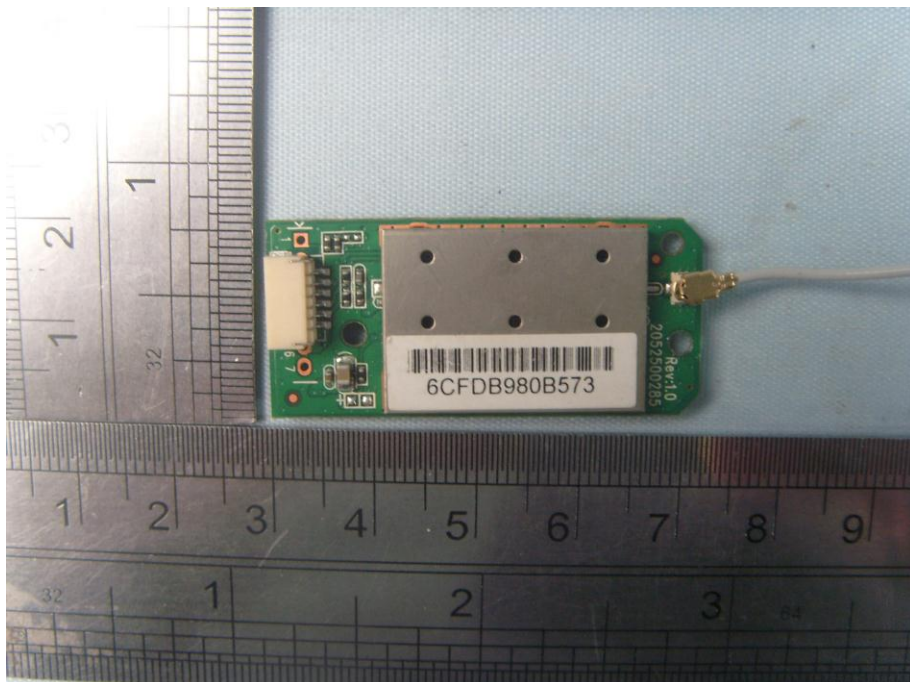

Internal Photographs

EUT Model:GXV3615WPI-HD

EUT-Uncovered View #1

EUT-Uncovered View #2

Main board- Top View

Main board- Bottom View

Lens -Top View

Lens-Bottom View

Wi-Fi Module&Antenna Location View

Wi-Fi module-Top View

Wi-Fi module-Bottom View

Wi-Fi module-Removed Shield Cover View