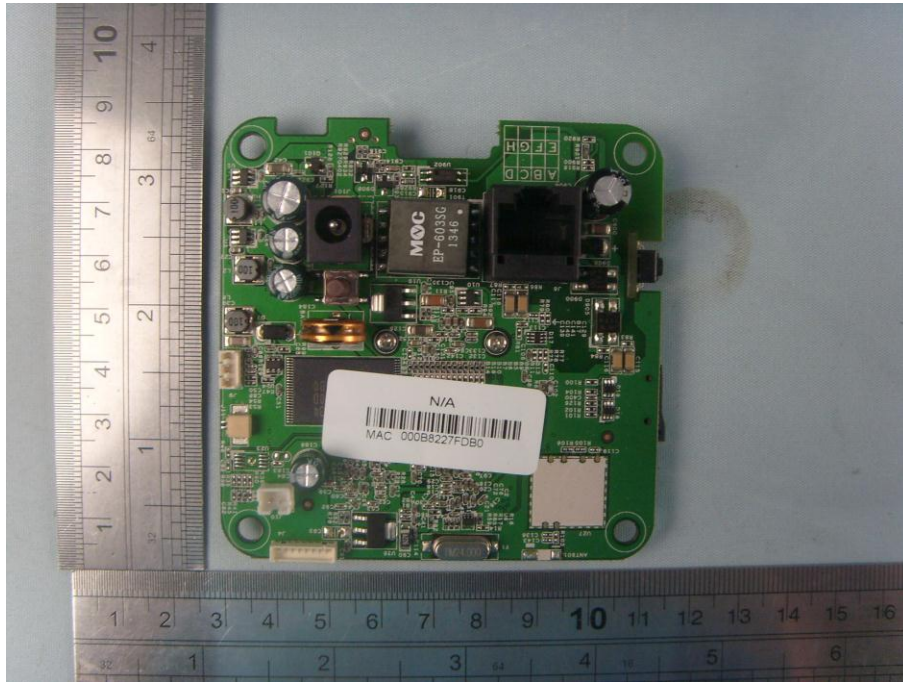

Internal Photographs

EUT Model:GXV3615WPI-HD

EUT-Uncovered View #1

EUT-Uncovered View #2

Main board- Top View

Main board- Bottom View

Lens -Top View

Lens-Bottom View

Wi-Fi Module&Antenna Location View

Wi-Fi module-Top View

Wi-Fi module-Bottom View

Wi-Fi module-Removed Shield Cover View