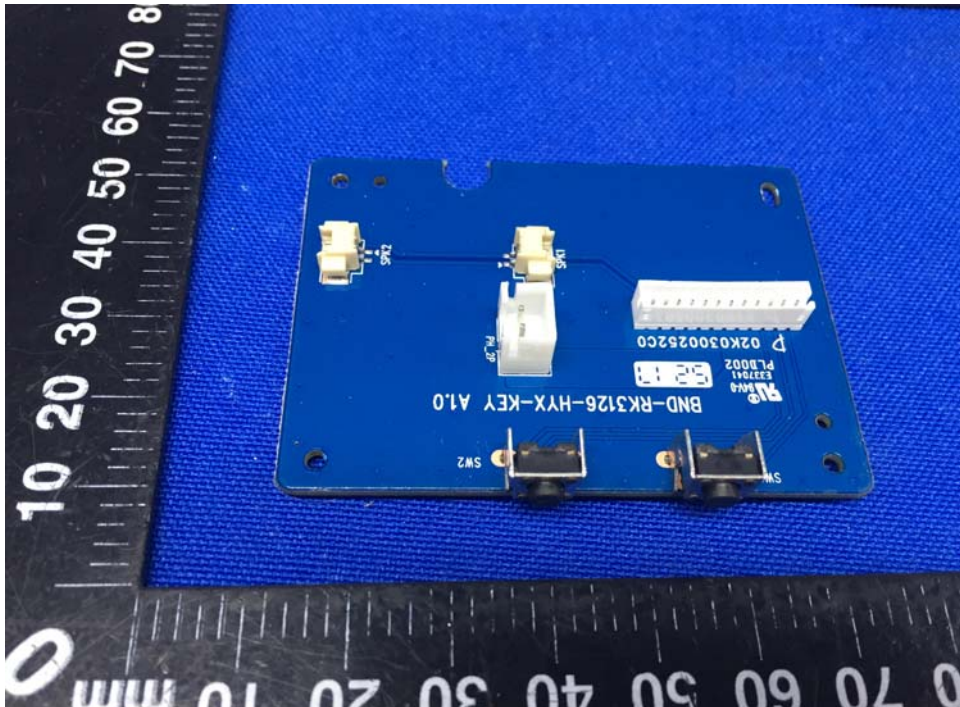

Appendix B: Photographs of EUT

Product: Touch Screen Remote Control

Model: ASWRB100

Internal Photos

Antenna