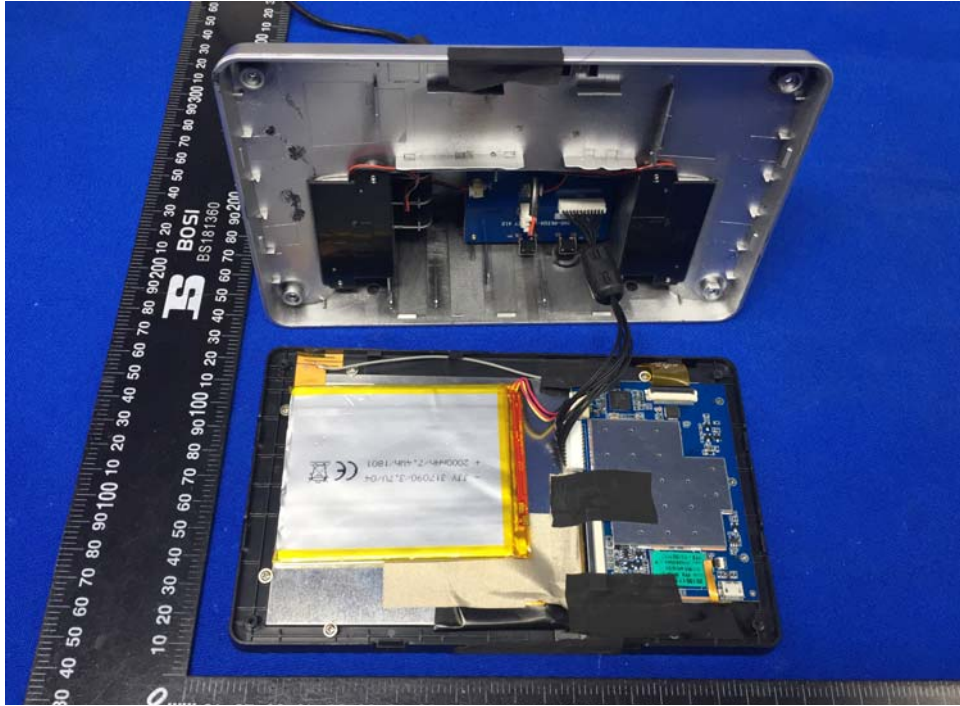

Appendix B: Photographs of EUT

Product: Touch Screen Remote Control

Model: ASWRB100

Internal Photos

Antenna