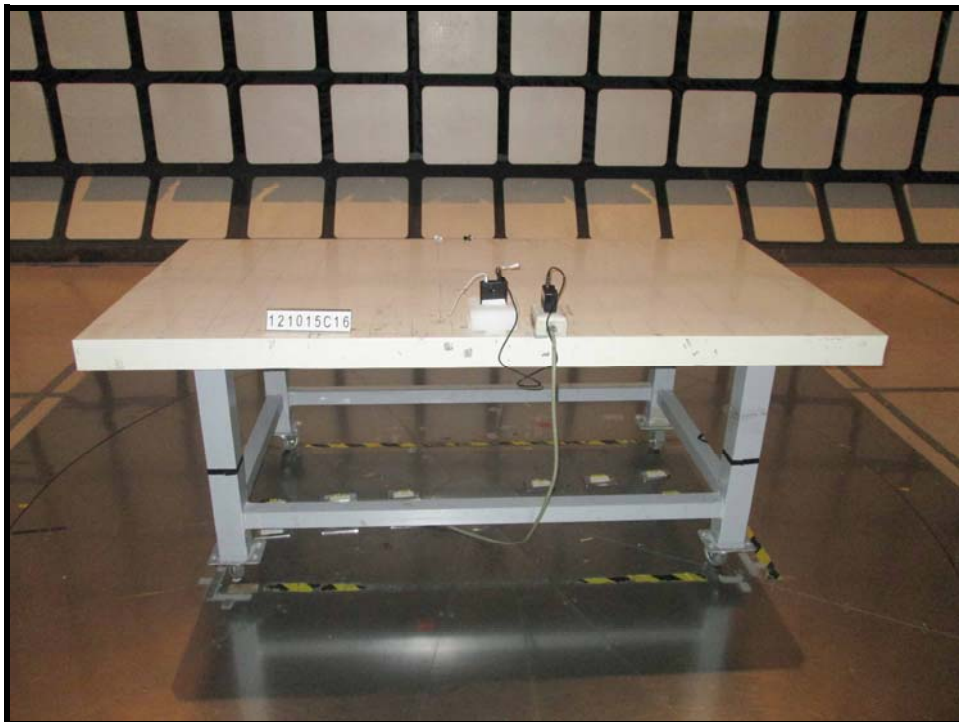

## PHOTOGRAPHS OF THE TEST CONFIGURATION

### Conducted Emission Test

Radiated Emission Test (Frequency range 30MHz~1GHz)