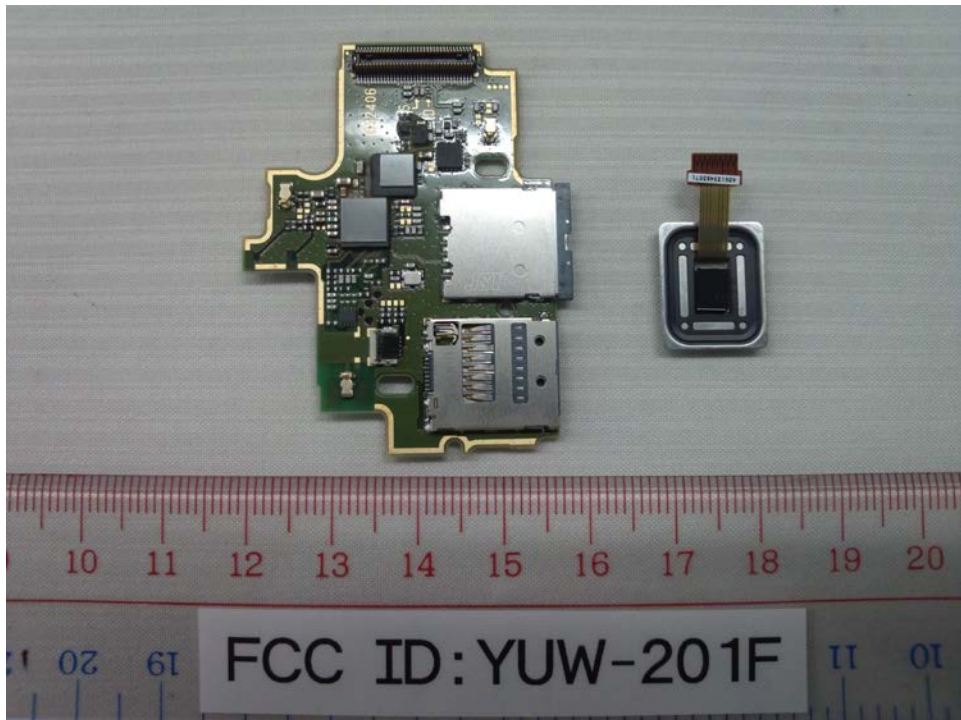

201F Internal Photo

WCDMA/GSM  
ANTENNA

FCC ID: YUW-201F