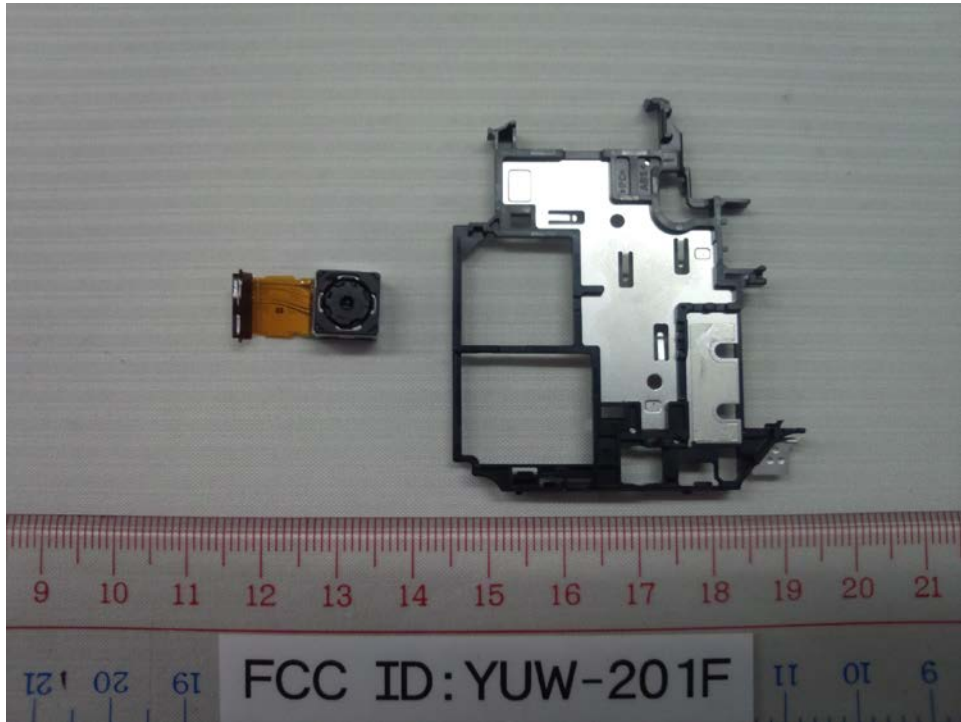

201F Internal Photo

WCDMA/GSM  
ANTENNA

FCC ID: YUW-201F