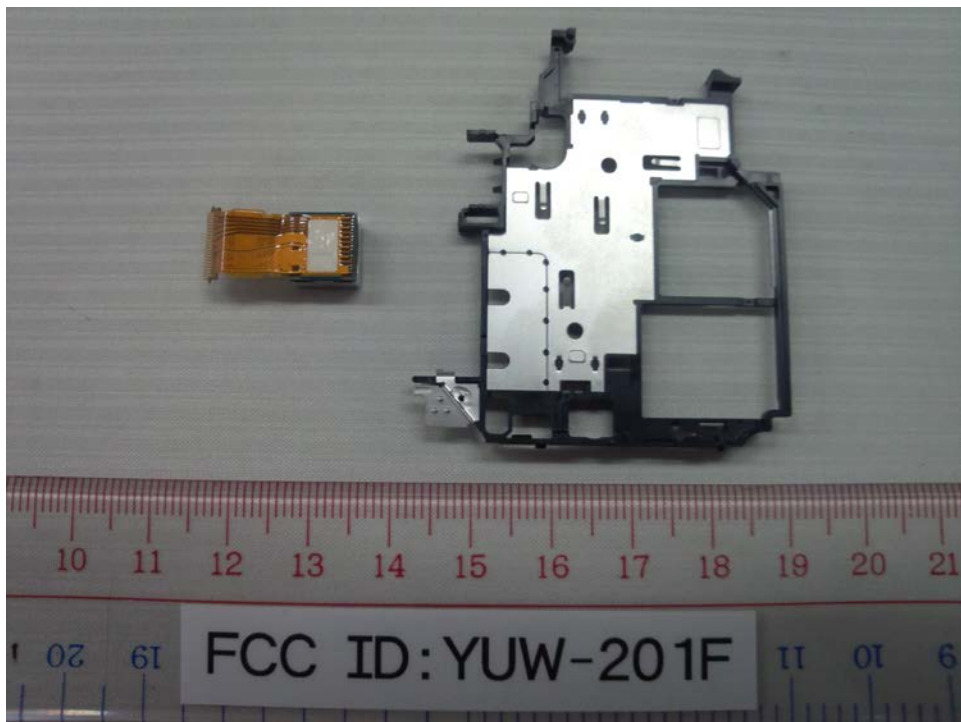

201F Internal Photo

WCDMA/GSM  
ANTENNA

FCC ID: YUW-201F