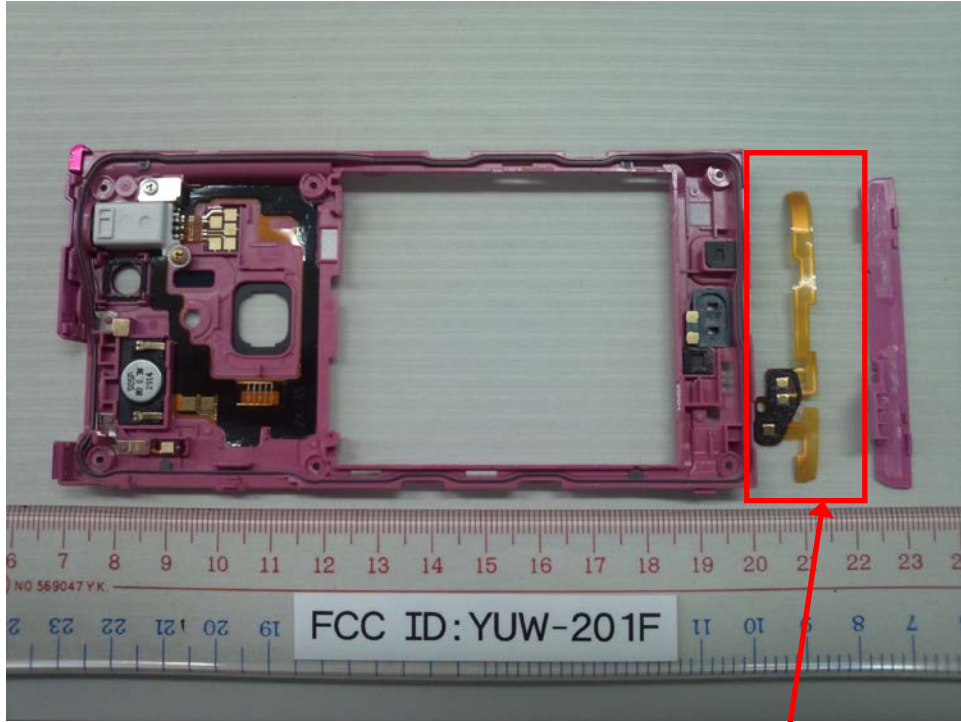

201F Internal Photo

WCDMA/GSM  
ANTENNA

FCC ID: YUW-201F