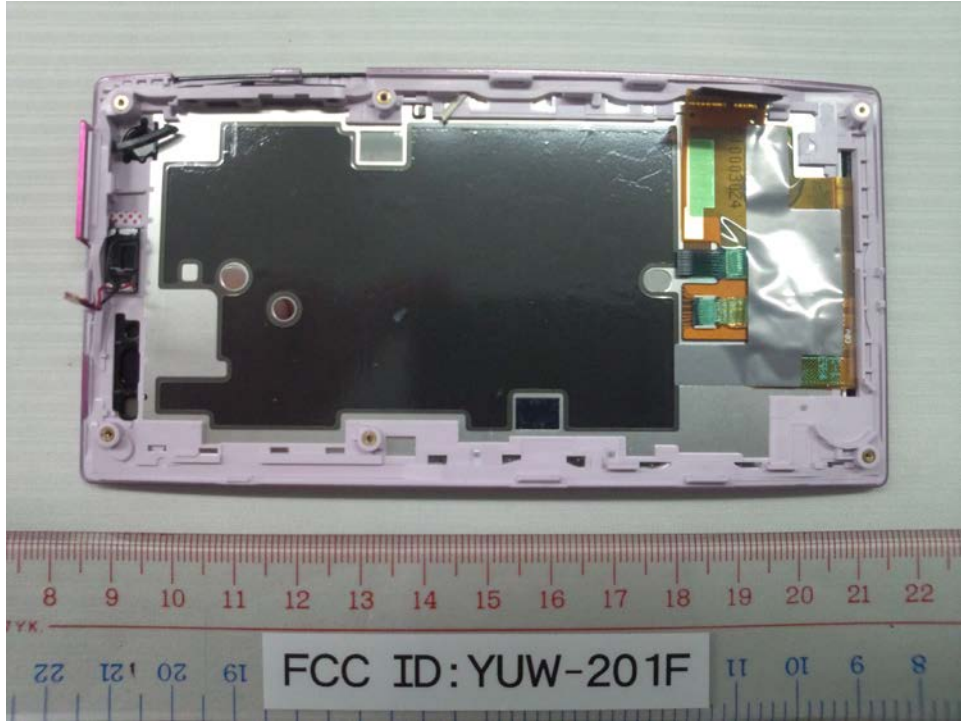

201F Internal Photo

WCDMA/GSM  
ANTENNA

FCC ID: YUW-201F