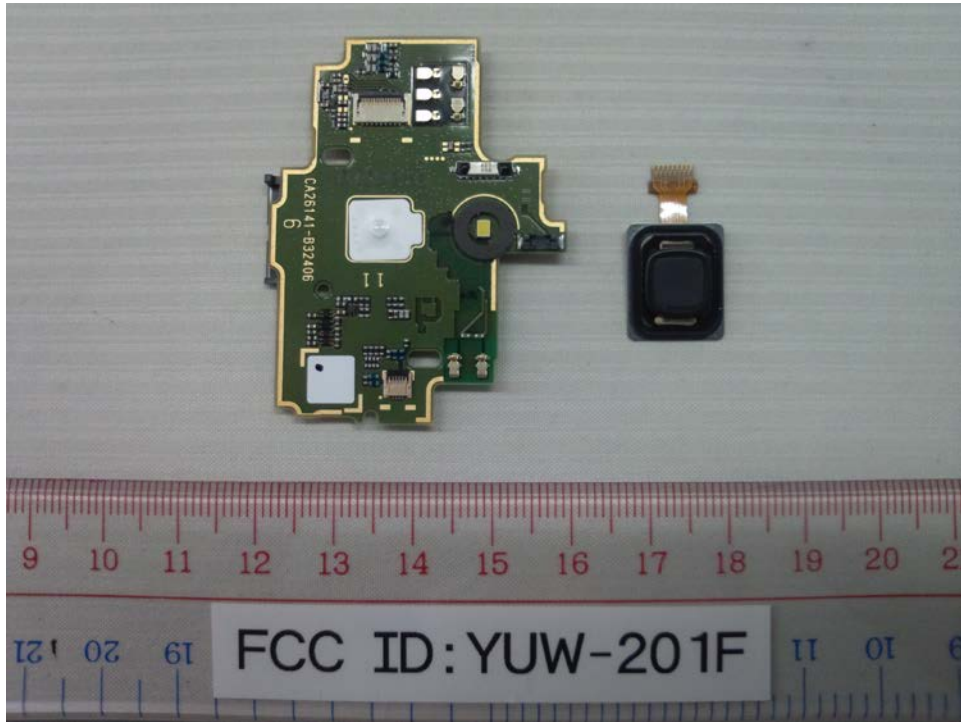

201F Internal Photo

WCDMA/GSM  
ANTENNA

FCC ID: YUW-201F