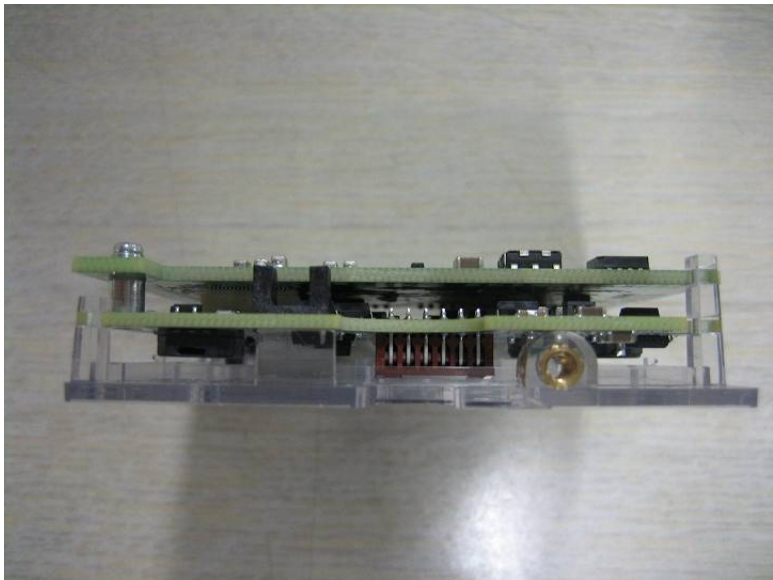

External Photo

**Mitsubishi Electric Corporation Inazawa Works
Proximity Card Reader module [Model: UCR-8303]
FCC ID: YS34D454C2D5003**

Front

Rear

Top

Bottom

Right

Left