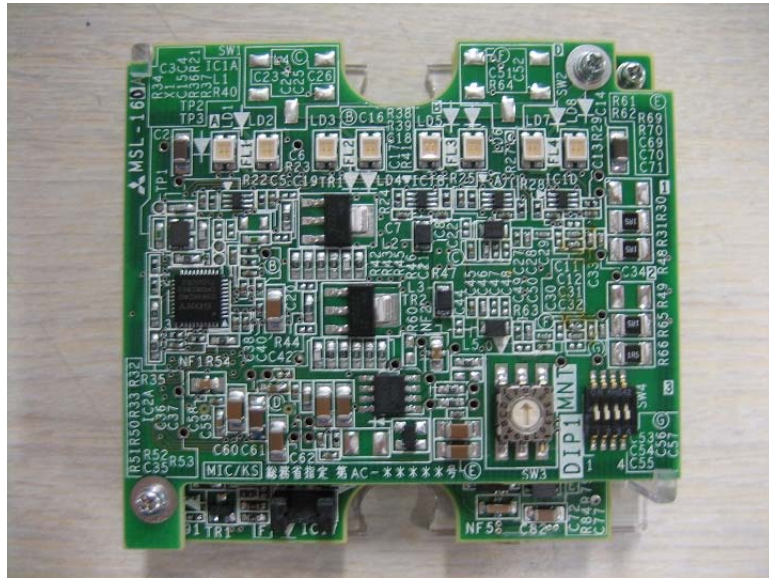

External Photo

**Mitsubishi Electric Corporation Inazawa Works
Proximity Card Reader module [Model: UCR-8303]
FCC ID: YS34D454C2D5003**

Front

Rear

Top

Bottom

Right

Left