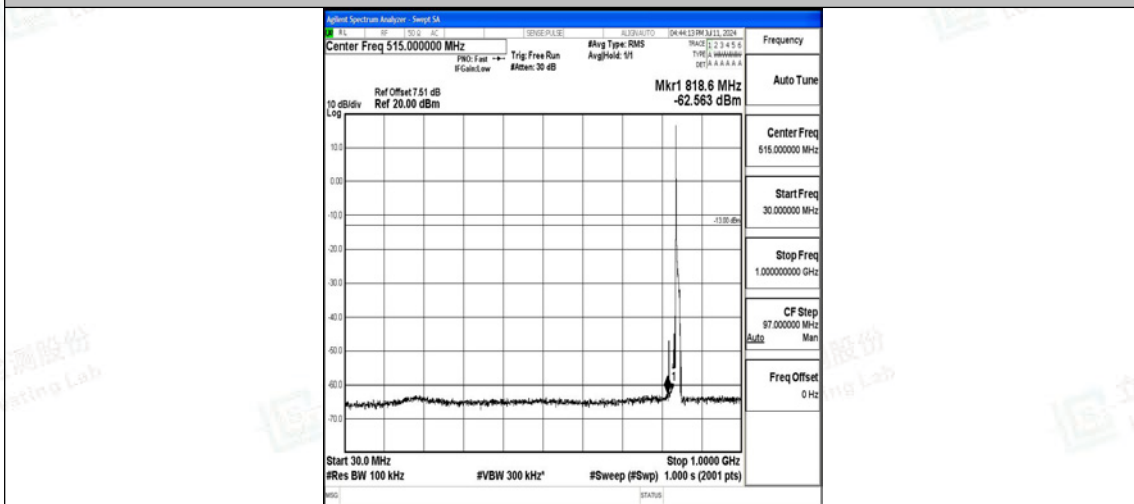

Band5_10MHz_16QAM_20525_1RB#0_30~1000_30~1000

Band5_10MHz_16QAM_20525_1RB#0_1000~3000_1000~3000

Band5_10MHz_16QAM_20525_1RB#0_3000~10000_3000~10000

Band5_10MHz_QPSK_20600_1RB#0_0.009~0.15_0.009~0.15

Band5_10MHz_QPSK_20600_1RB#0_0.15~30_0.15~30