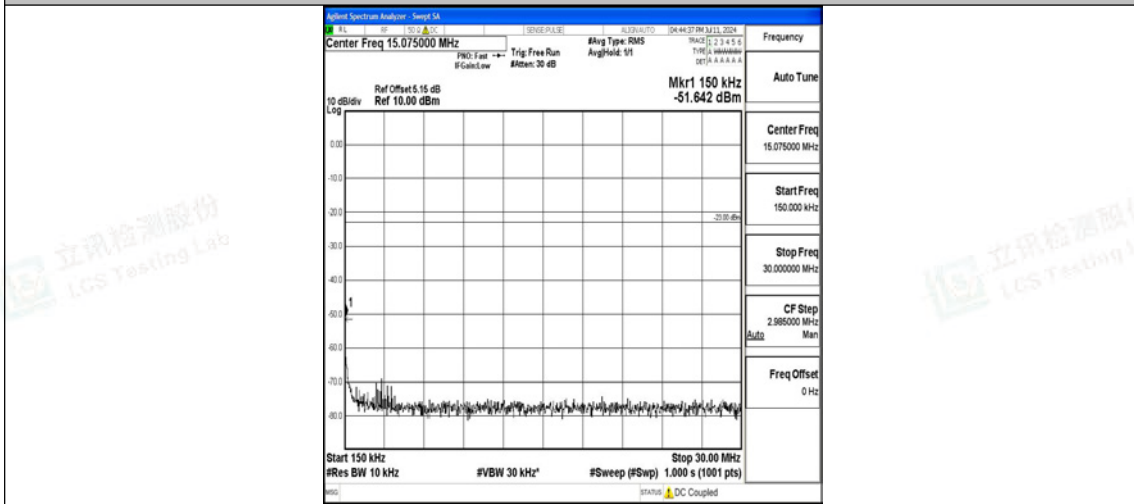

Band5_10MHz_QPSK_20600_1RB#0_30~1000_30~1000

Band5_10MHz_QPSK_20600_1RB#0_1000~3000_1000~3000

Band5_10MHz_QPSK_20600_1RB#0_3000~10000_3000~10000

Band5_10MHz_16QAM_20600_1RB#0_0.009~0.15_0.009~0.15

Band5_10MHz_16QAM_20600_1RB#0_0.15~30_0.15~30