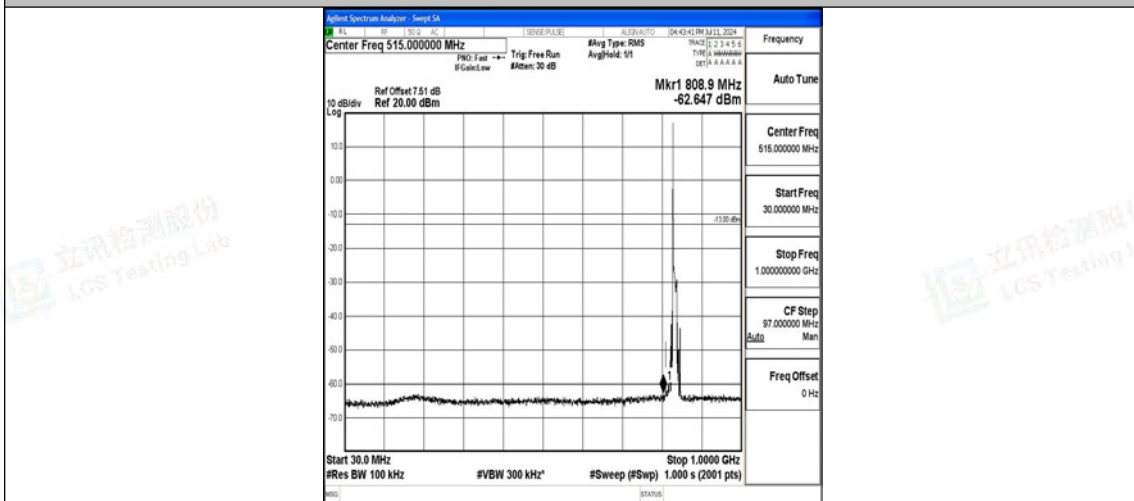

Band5_10MHz_QPSK_20525_1RB#0_30~1000_30~1000

Band5_10MHz_QPSK_20525_1RB#0_1000~3000_1000~3000

Band5_10MHz_QPSK_20525_1RB#0_3000~10000_3000~10000

Band5_10MHz_16QAM_20525_1RB#0_0.009~0.15_0.009~0.15

Band5_10MHz_16QAM_20525_1RB#0_0.15~30_0.15~30

Band5_10MHz_16QAM_20525_1RB#0_30~1000_30~1000

Band5_10MHz_16QAM_20525_1RB#0_1000~3000_1000~3000

Band5_10MHz_16QAM_20525_1RB#0_3000~10000_3000~10000

Band5_10MHz_QPSK_20600_1RB#0_0.009~0.15_0.009~0.15

Band5_10MHz_QPSK_20600_1RB#0_0.15~30_0.15~30