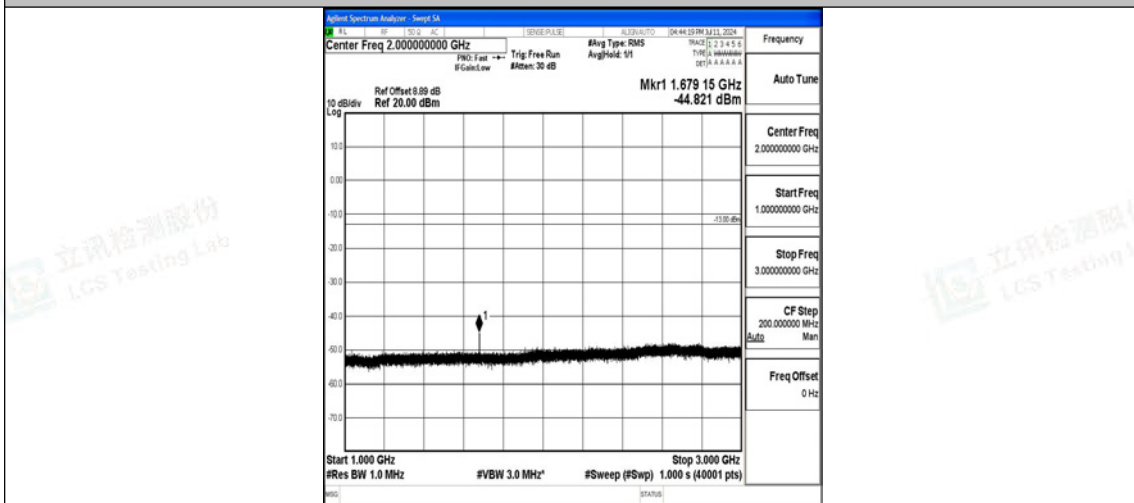

Band5_10MHz_QPSK_20600_1RB#0_30~1000_30~1000

Band5_10MHz_QPSK_20600_1RB#0_1000~3000_1000~3000