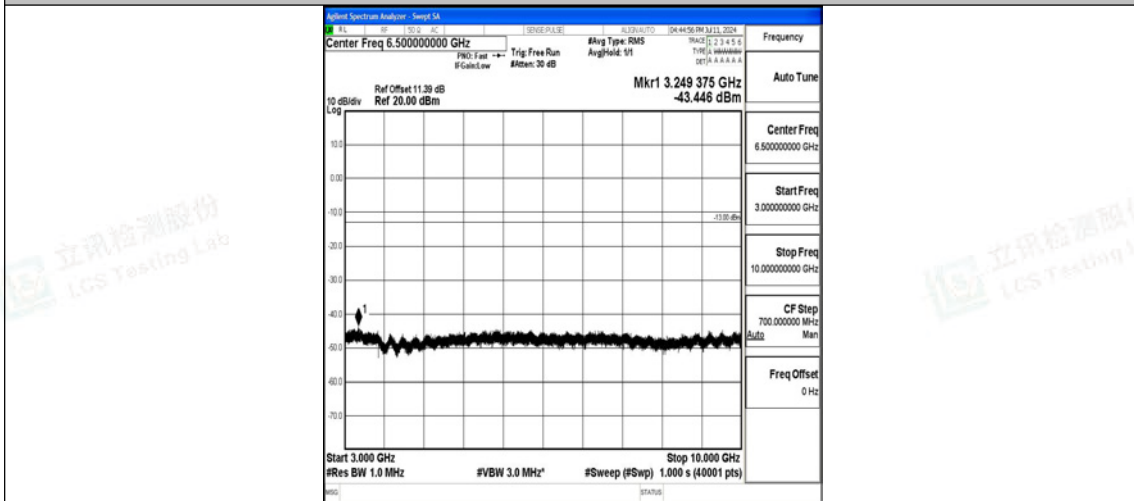

Band5_10MHz_16QAM_20600_1RB#0_1000~3000_1000~3000

Band5_10MHz_16QAM_20600_1RB#0_3000~10000_3000~10000