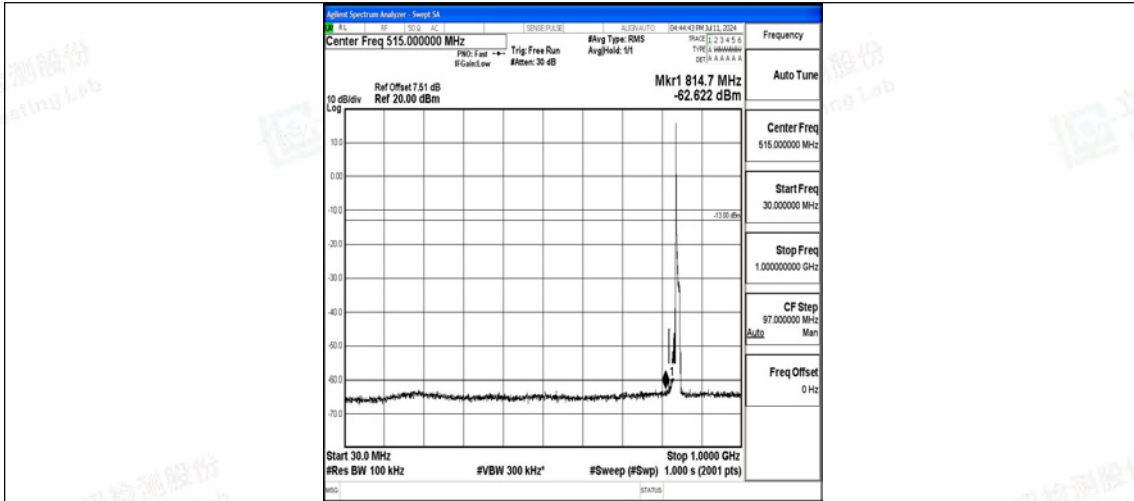

Band5_10MHz_QPSK_20600_1RB#0_30~1000_30~1000

Band5_10MHz_QPSK_20600_1RB#0_1000~3000_1000~3000

Band5_10MHz_QPSK_20600_1RB#0_3000~10000_3000~10000

Band5_10MHz_16QAM_20600_1RB#0_0.009~0.15_0.009~0.15

Band5_10MHz_16QAM_20600_1RB#0_0.15~30_0.15~30