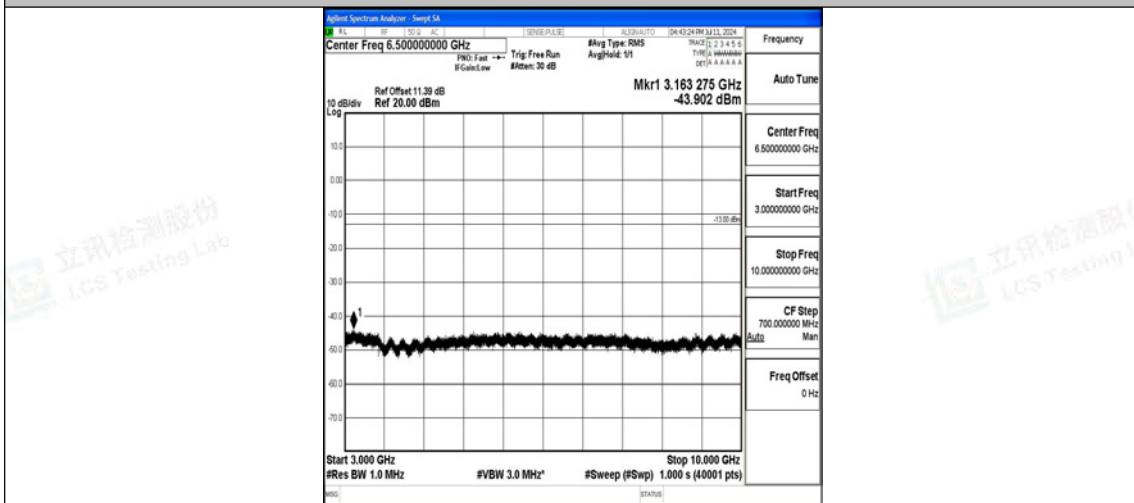

Band5_10MHz_QPSK_20525_1RB#0_30~1000_30~1000

Band5_10MHz_QPSK_20525_1RB#0_1000~3000_1000~3000

Band5_10MHz_QPSK_20525_1RB#0_3000~10000_3000~10000

Band5_10MHz_16QAM_20525_1RB#0_0.009~0.15_0.009~0.15

Band5_10MHz_16QAM_20525_1RB#0_0.15~30_0.15~30

Band5_10MHz_16QAM_20525_1RB#0_30~1000_30~1000

Band5_10MHz_16QAM_20525_1RB#0_1000~3000_1000~3000

Band5_10MHz_16QAM_20525_1RB#0_3000~10000_3000~10000

Band5_10MHz_QPSK_20600_1RB#0_0.009~0.15_0.009~0.15

Band5_10MHz_QPSK_20600_1RB#0_0.15~30_0.15~30