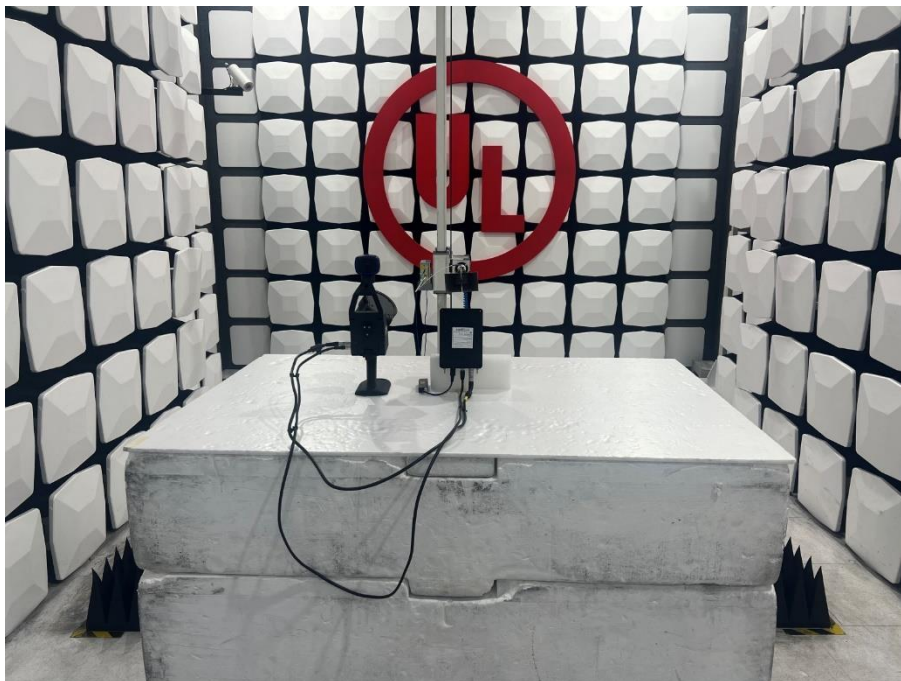

Radiated Spurious Emission Setup Configurations

Above 1GHz

Underwriters Laboratories Taiwan Co., Ltd.

Building A, B and E, No. 372-7, Sec. 4, Zhongxing Rd., Zhudong Township, Hsinchu County, Taiwan

Telephone : +886-2-7737-3000