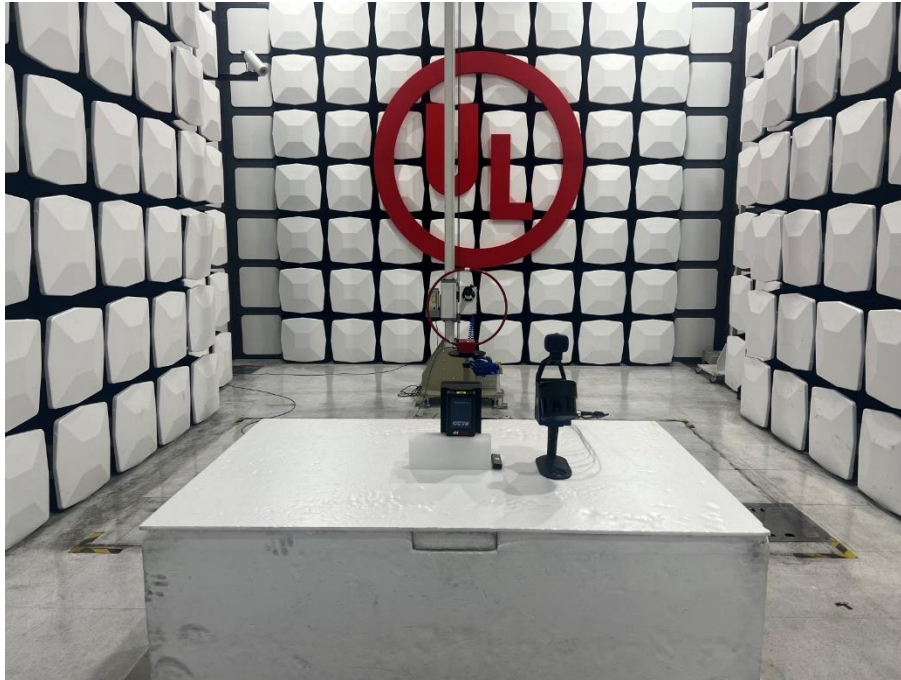

9 kHz ~ 30 MHz

Underwriters Laboratories Taiwan Co., Ltd.

Building A, B and E, No. 372-7, Sec. 4, Zhongxing Rd., Zhudong Township, Hsinchu County, Taiwan

Telephone : +886-2-7737-3000

Facsimile (FAX) : +886-3-583-7948