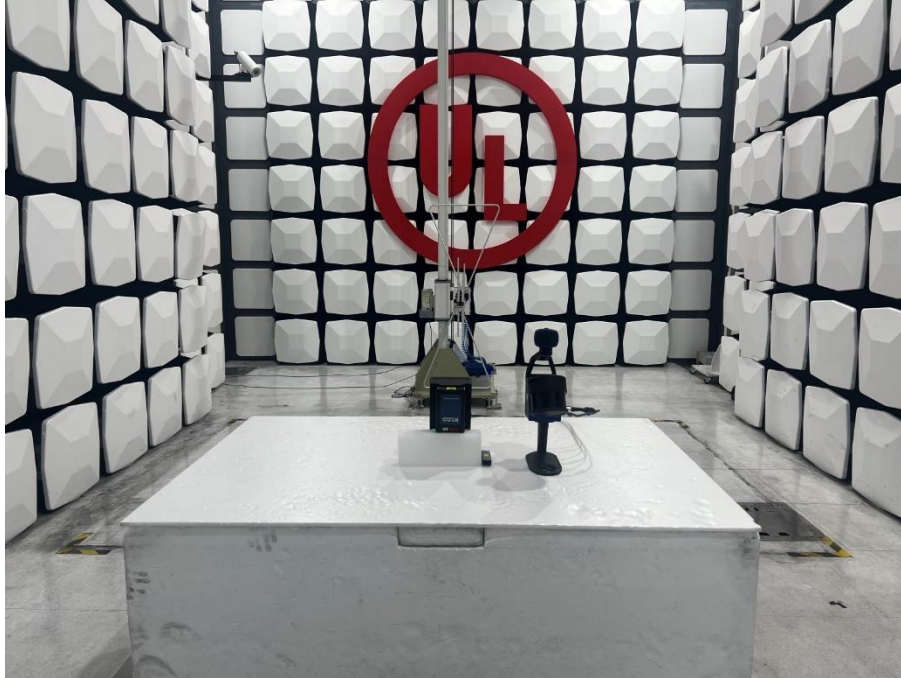

30 MHz ~ 1 GHz

Underwriters Laboratories Taiwan Co., Ltd.

Building A, B and E, No. 372-7, Sec. 4, Zhongxing Rd., Zhudong Township, Hsinchu County, Taiwan

Telephone : +886-2-7737-3000

Facsimile (FAX) : +886-3-583-7948