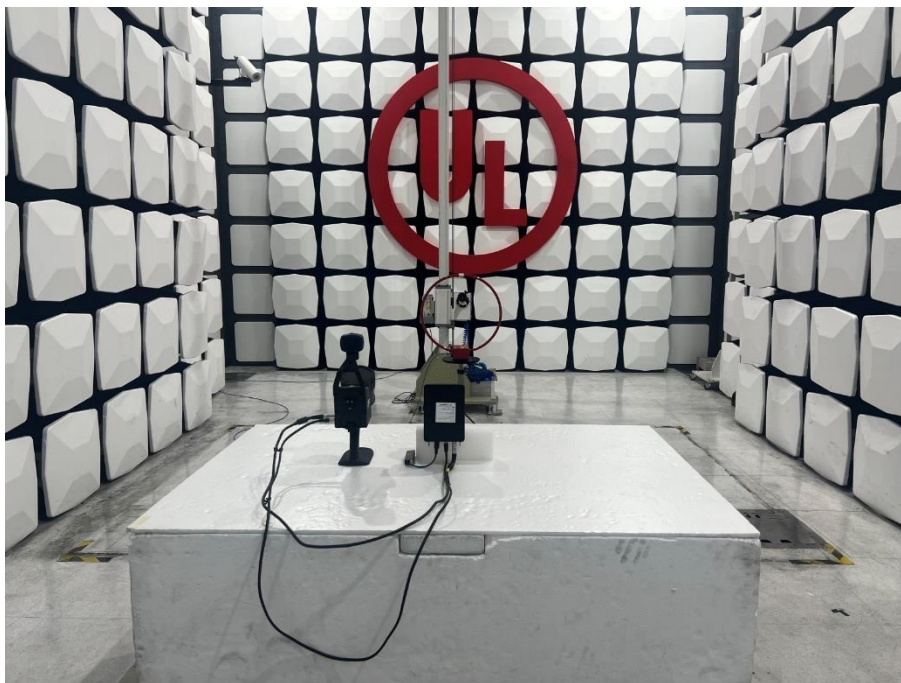

9 kHz ~ 30 MHz

Underwriters Laboratories Taiwan Co., Ltd.

Building A, B and E, No. 372-7, Sec. 4, Zhongxing Rd., Zhudong Township, Hsinchu County, Taiwan

Telephone : +886-2-7737-3000

Facsimile (FAX) : +886-3-583-7948