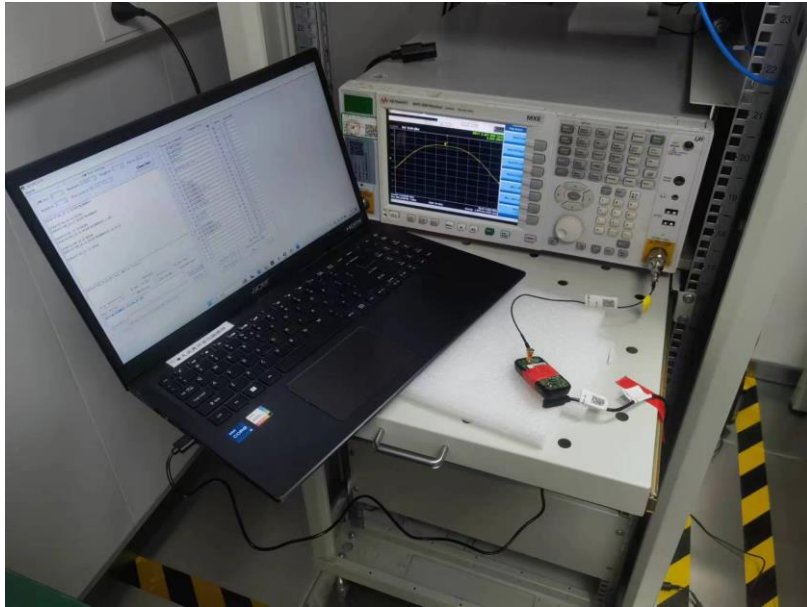

TEST SETUP PHOTOS

1 Radiated Test Photo

Below 30 MHz

30MHz-1GHz

Close-up

Above 1GHz

Close-up

2 Conducted Test Photo

Conducted Test-BLE

--BLANK BELOW--