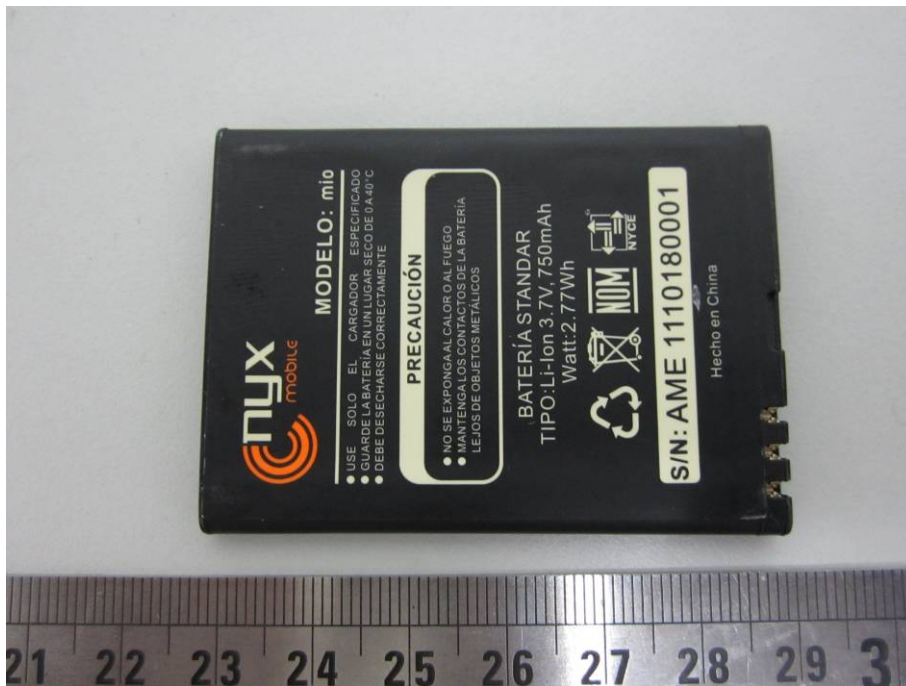

EUT – Battery View