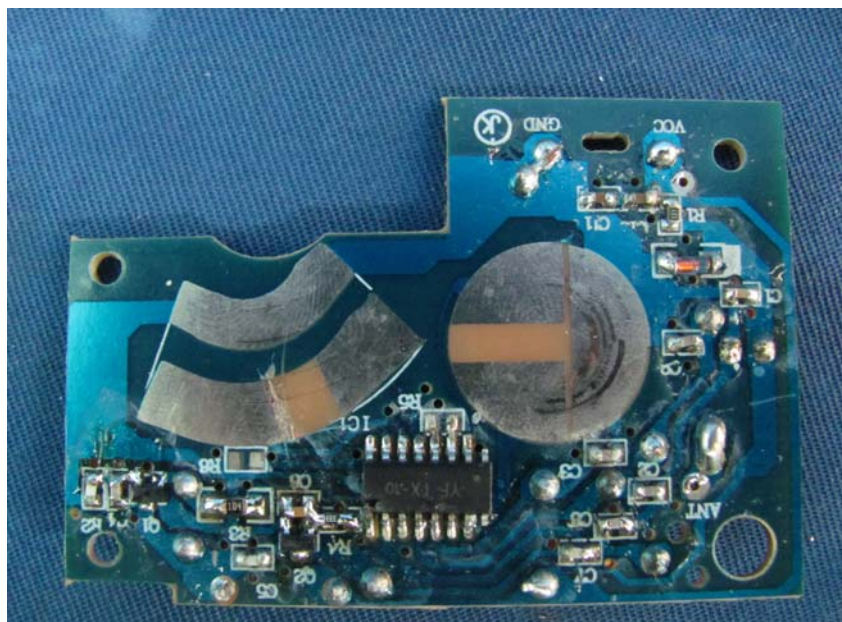

Equipment Photographs

Model : NINR236

(Internal)

Equipment Photographs

Model : NINR236

(Internal)

INTERTEK TESTING SERVICE

Report No.: HK12060769-1

Equipment Photographs

Model : NINR236

(Internal)