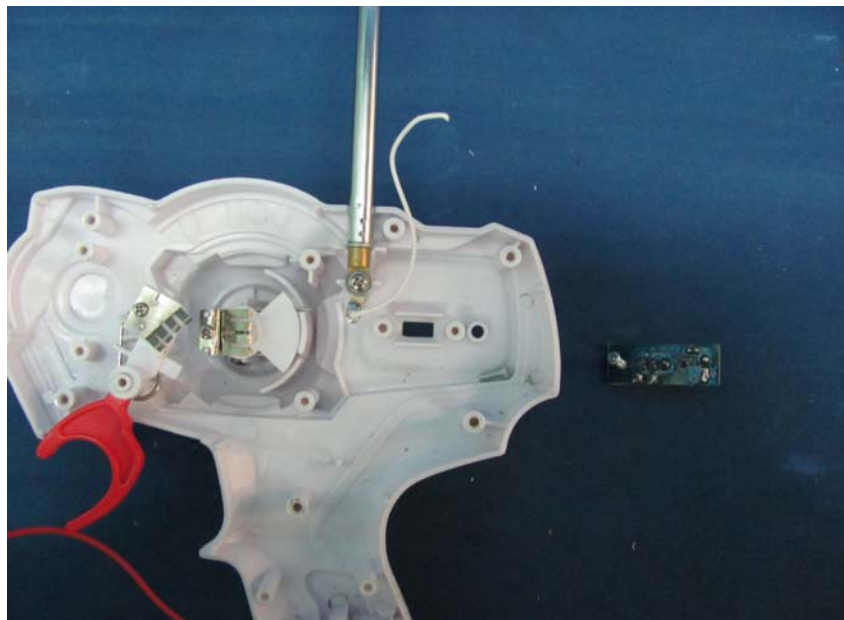

Equipment Photographs

Model : NINR236

(Internal)

Equipment Photographs

Model : NINR236

(Internal)

INTERTEK TESTING SERVICE

Report No.: HK12060769-1

Equipment Photographs

Model : NINR236

(Internal)