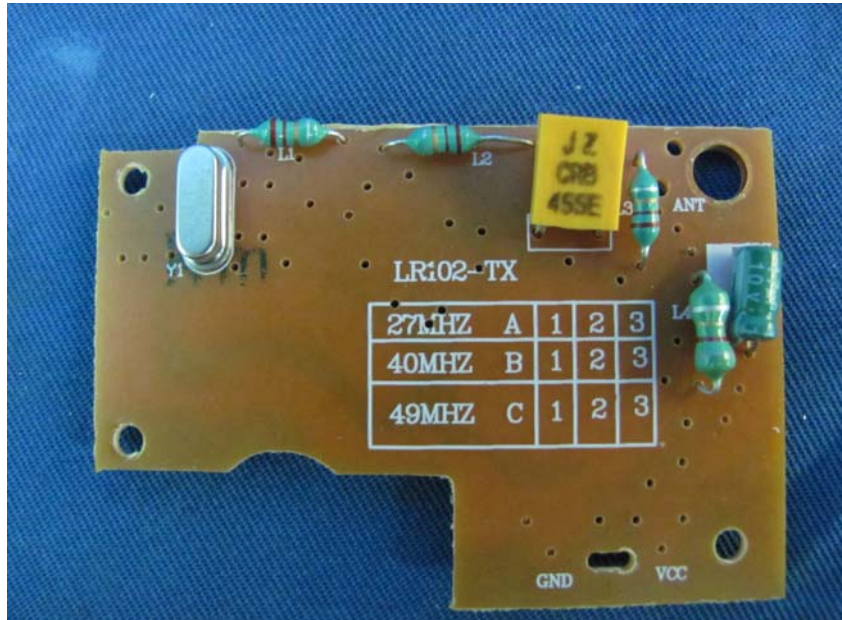

Equipment Photographs

Model : NINR236

(Internal)

Equipment Photographs

Model : NINR236

(Internal)

INTERTEK TESTING SERVICE

Report No.: HK12060769-1

Equipment Photographs

Model : NINR236

(Internal)