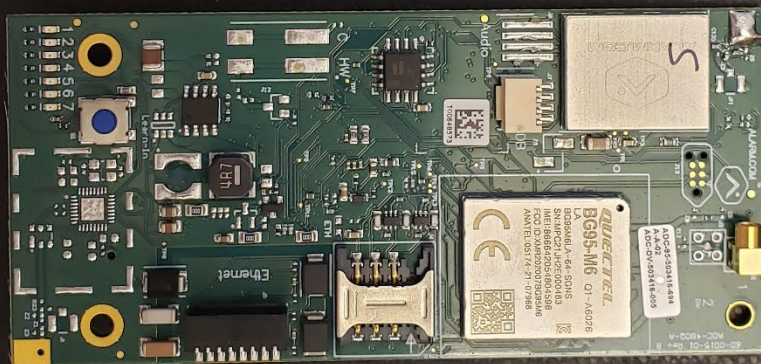

# ADC-480Q Photographs

## Transmitters

Concord  
Z-Wave  
Antenna

SEM  
Z-Wave  
Antenna

XT  
Z-Wave  
Antenna

Top – Shields  
SEM

Concord

XT – EG91-NAX

XT – BG95-M6

Top – No Shields

SEM

Concord

XT – EG91-NAX