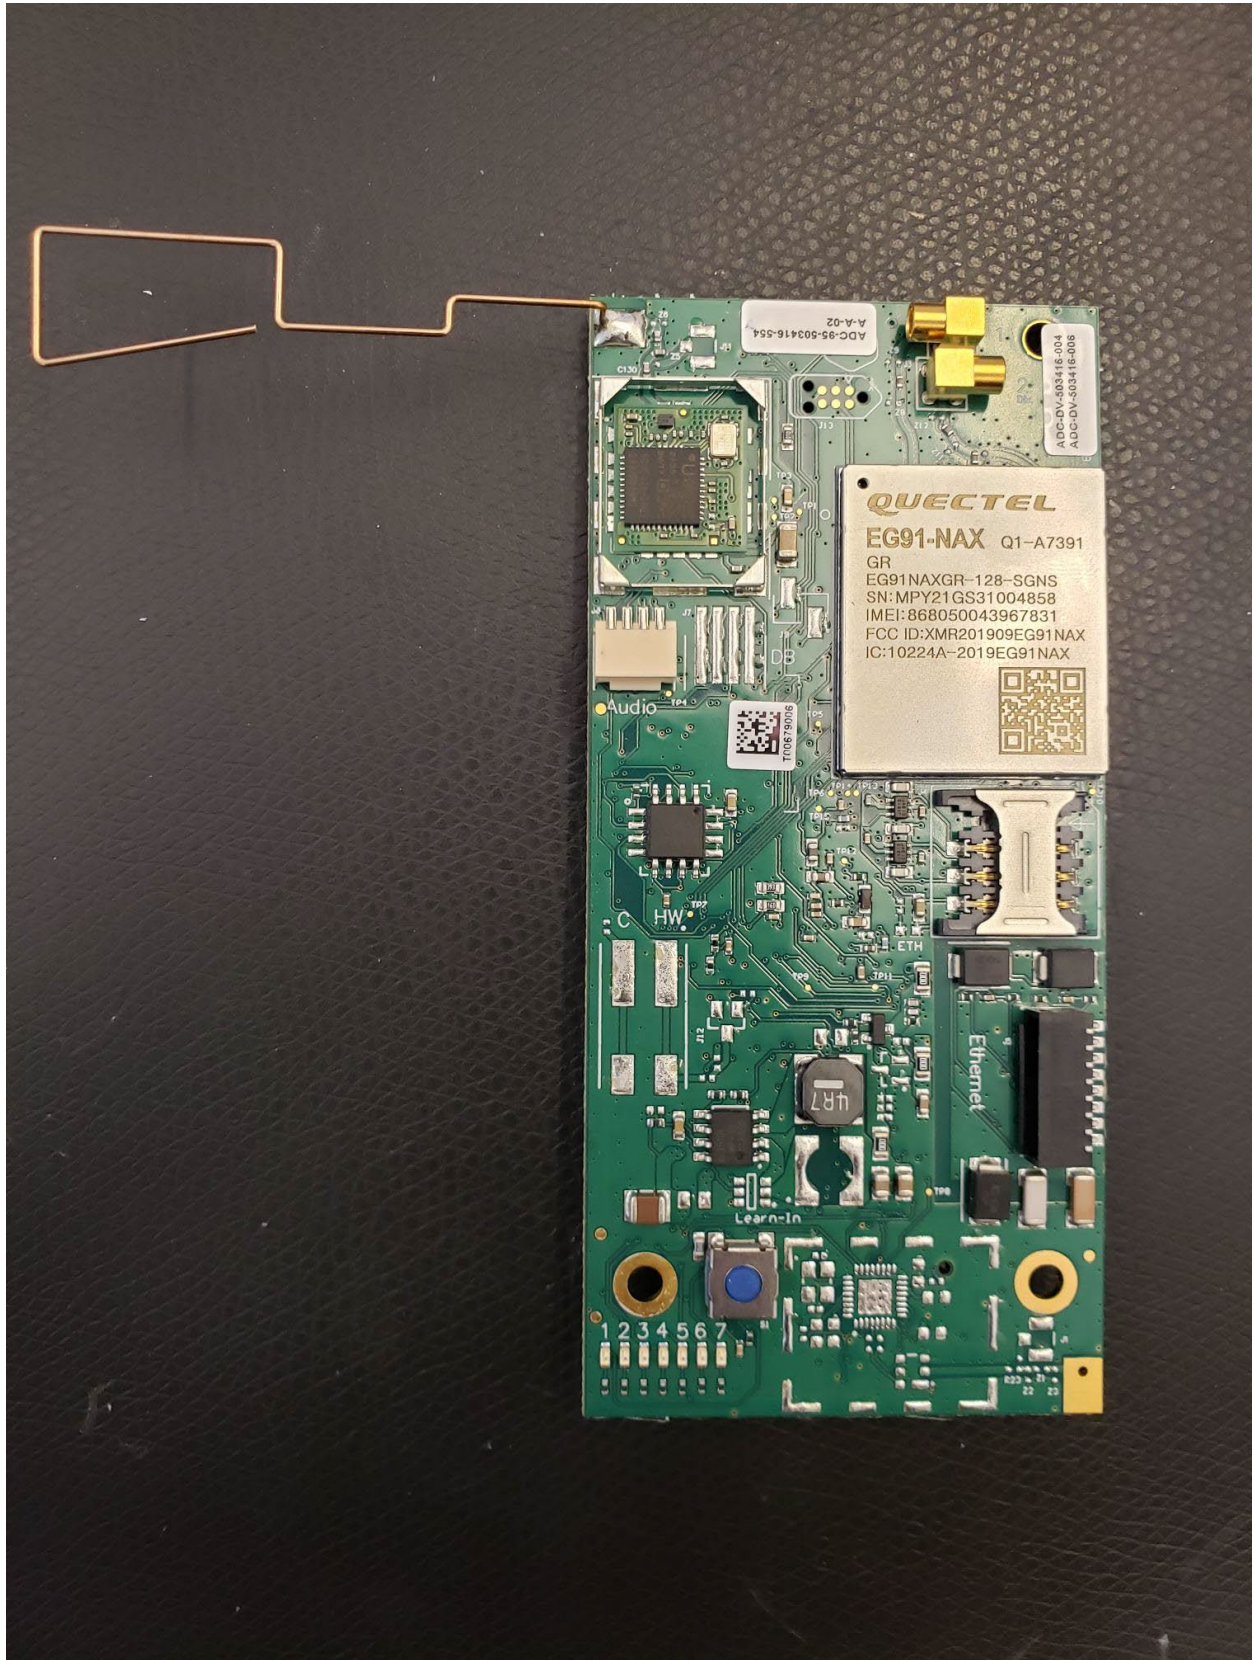

# ADC-480Q Photographs

## Transmitters

Concord  
Z-Wave  
Antenna

SEM  
Z-Wave  
Antenna

XT  
Z-Wave  
Antenna

Top – Shields  
SEM

Concord

XT – EG91-NAX

XT – BG95-M6

Top – No Shields

SEM

Concord

XT – EG91-NAX