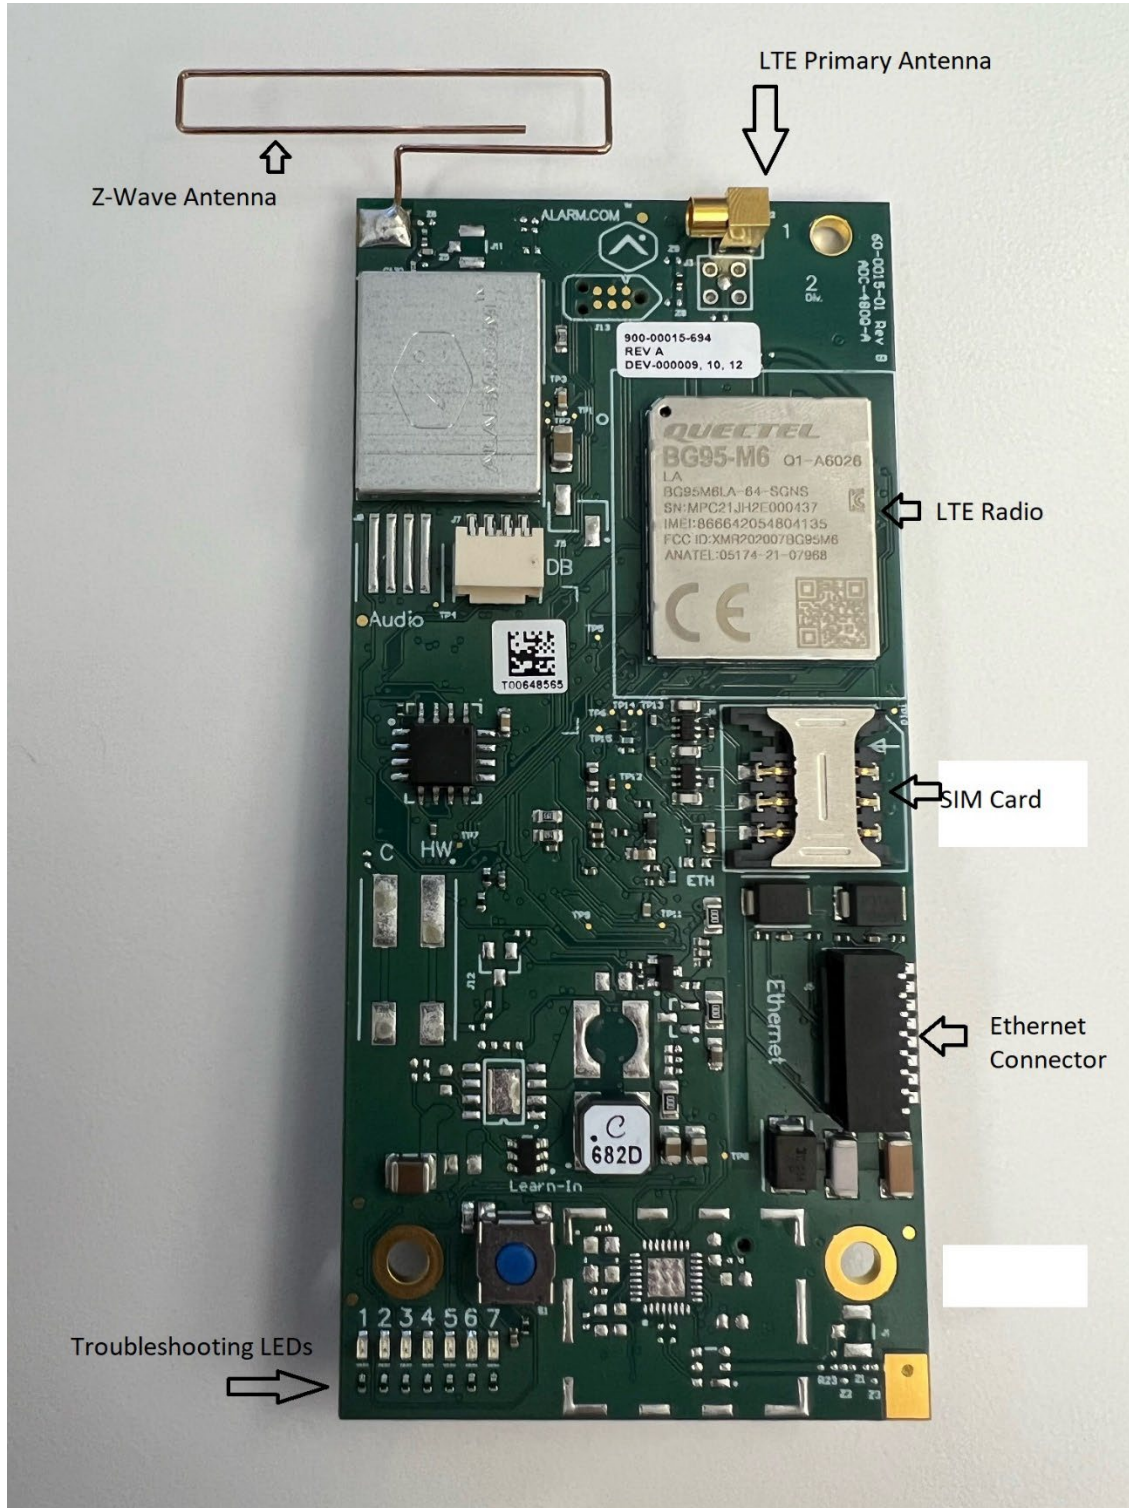

# ADC-480Q Photographs

## Transmitters

Concord  
Z-Wave  
Antenna

SEM  
Z-Wave  
Antenna

XT  
Z-Wave  
Antenna

Top – Shields  
SEM

Concord

XT – EG91-NAX

XT – BG95-M6

Top – No Shields

SEM

Concord

XT – EG91-NAX