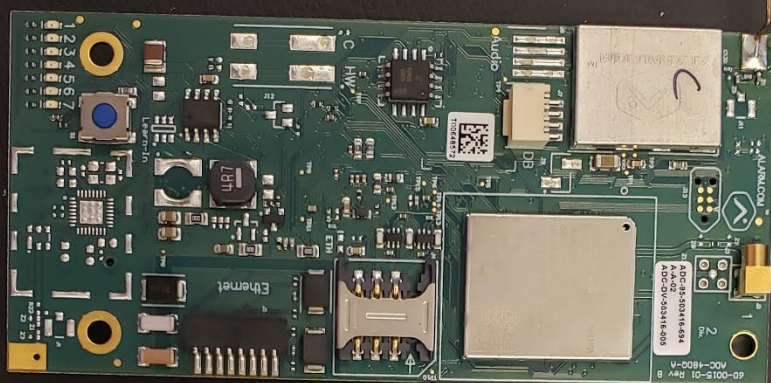

# ADC-480Q Photographs

## Transmitters

Concord  
Z-Wave  
Antenna

SEM  
Z-Wave  
Antenna

XT  
Z-Wave  
Antenna

Top – Shields  
SEM

Concord

XT – EG91-NAX

XT – BG95-M6

Top – No Shields

SEM

Concord

XT – EG91-NAX