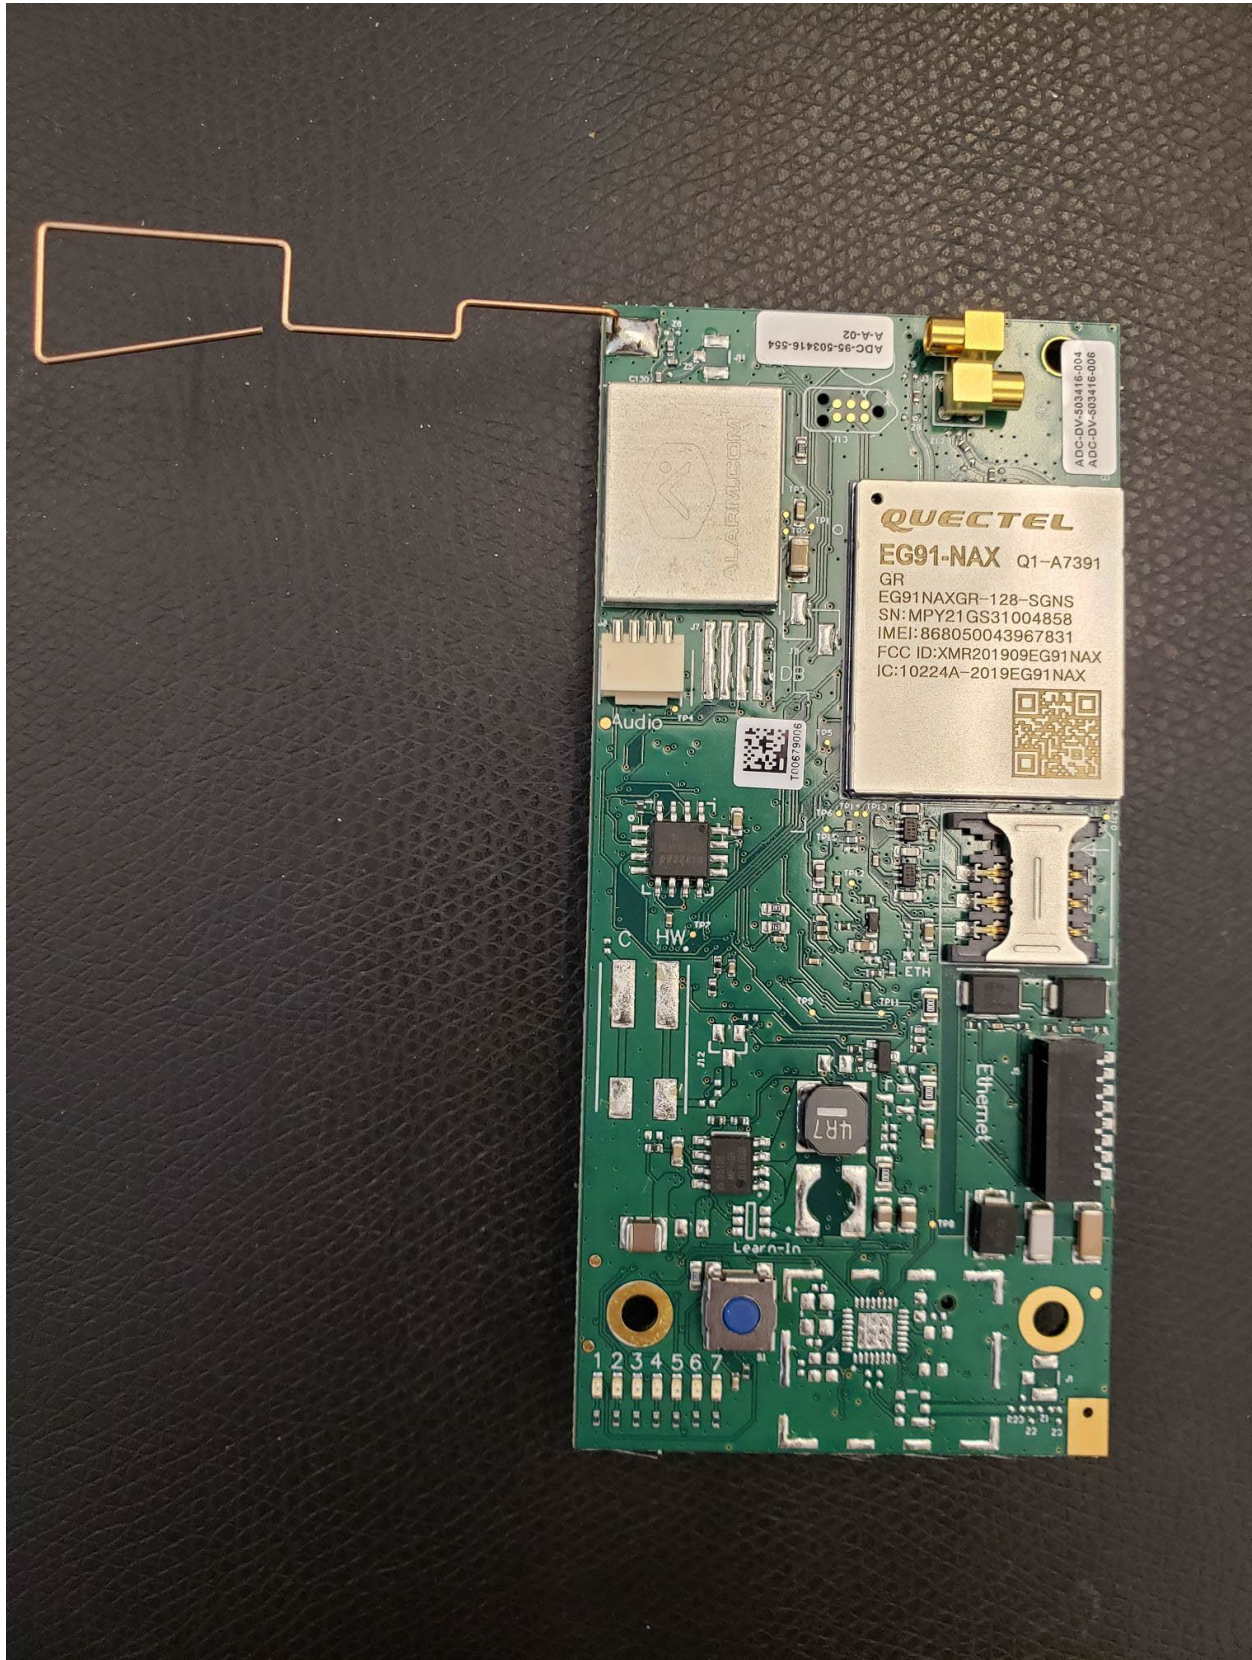

# ADC-480Q Photographs

## Transmitters

Concord  
Z-Wave  
Antenna

SEM  
Z-Wave  
Antenna

XT  
Z-Wave  
Antenna

Top – Shields  
SEM

Concord

XT – EG91-NAX

XT – BG95-M6

Top – No Shields

SEM

Concord

XT – EG91-NAX