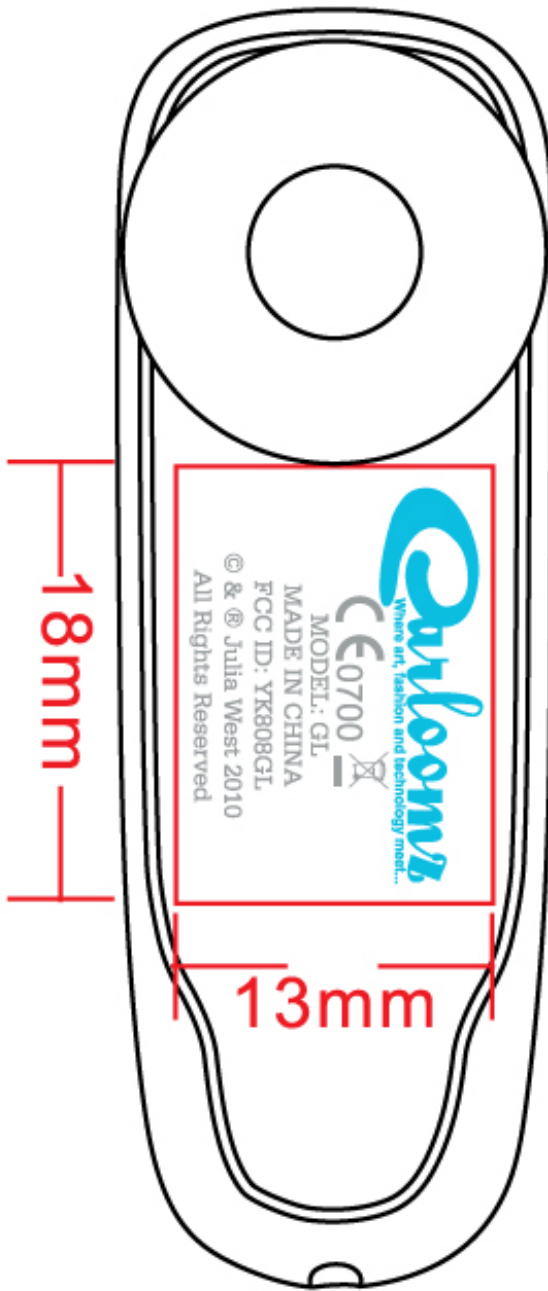

GL

Carlooms
Where art, fashion and technology meet...
CE0700
MODEL: GL
MADE IN CHINA
FCC ID: YK808GL
© & ® Julia West 2010
All Rights Reserved

-  PANTONE 877C
-  PANTONE 638C