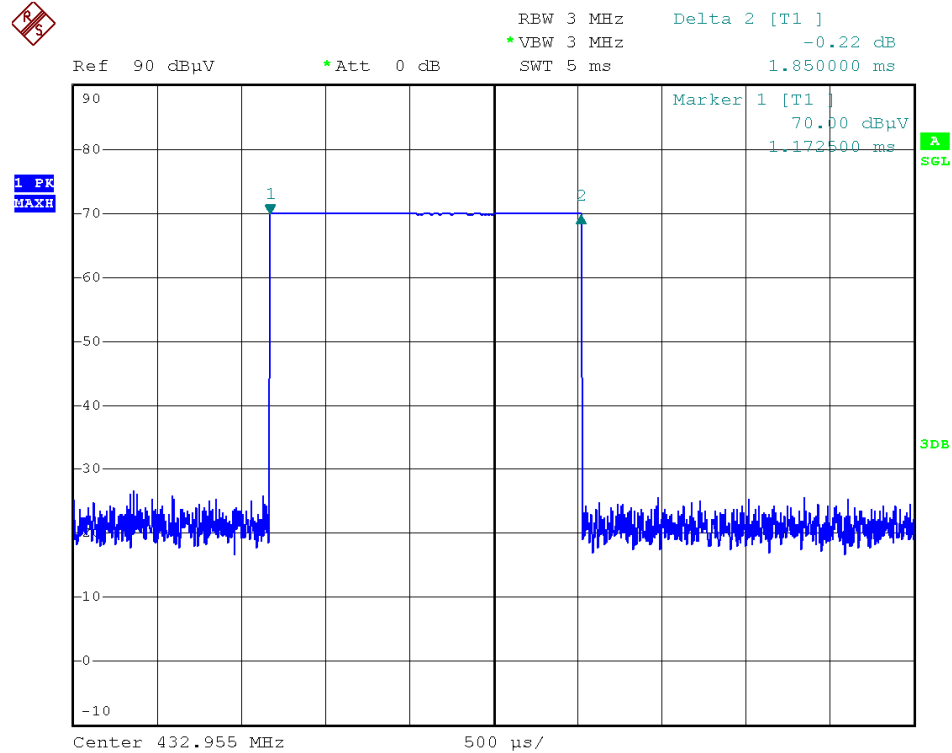

# The pulses of the Electric Smoker.

Date: 12.OCT.2010 17:00:08

Date: 28.SEP.2010 14:53:56