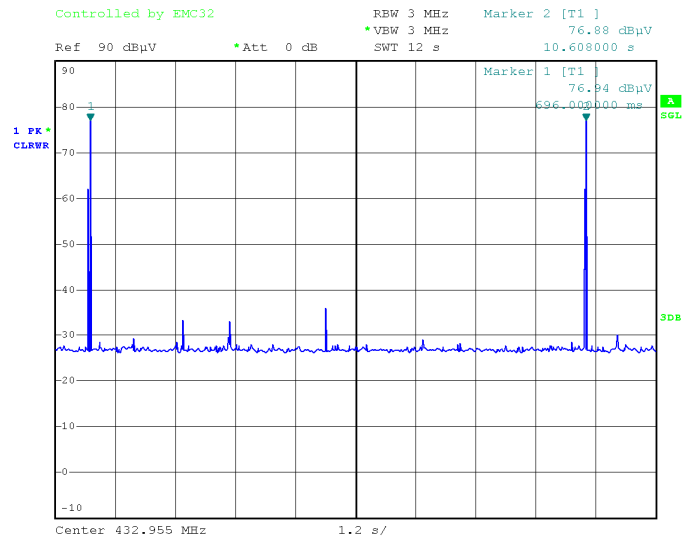

# The pulses of the Electric Smoker.

Date: 12.OCT.2010 17:00:08

Date: 28.SEP.2010 14:53:56