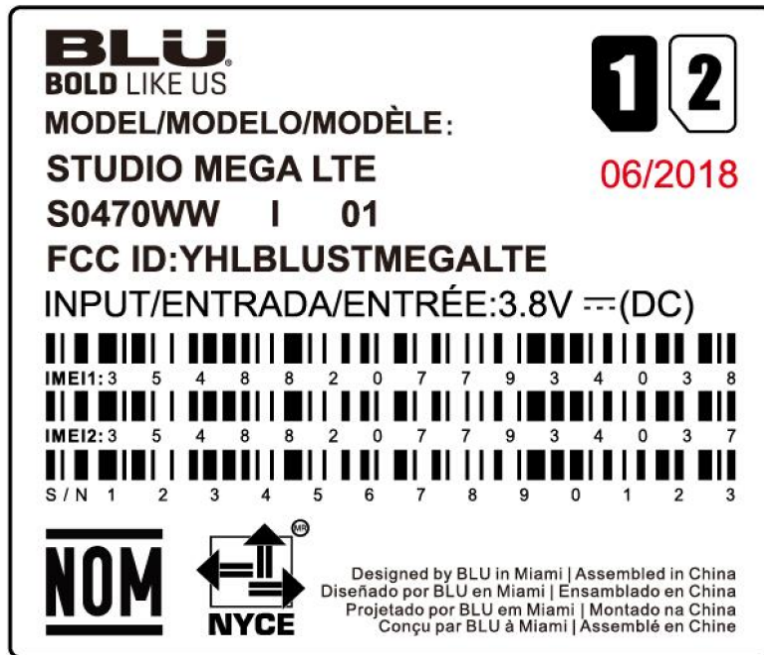

## EXHIBIT A - FCC ID LABEL AND LOCATION

### FCC ID Label

### FCC ID Label Location Information

The label shown shall be permanently affixed at a conspicuous location on the device and be readily visible to the user at the time purchase (Labeling requirements per 2.925)