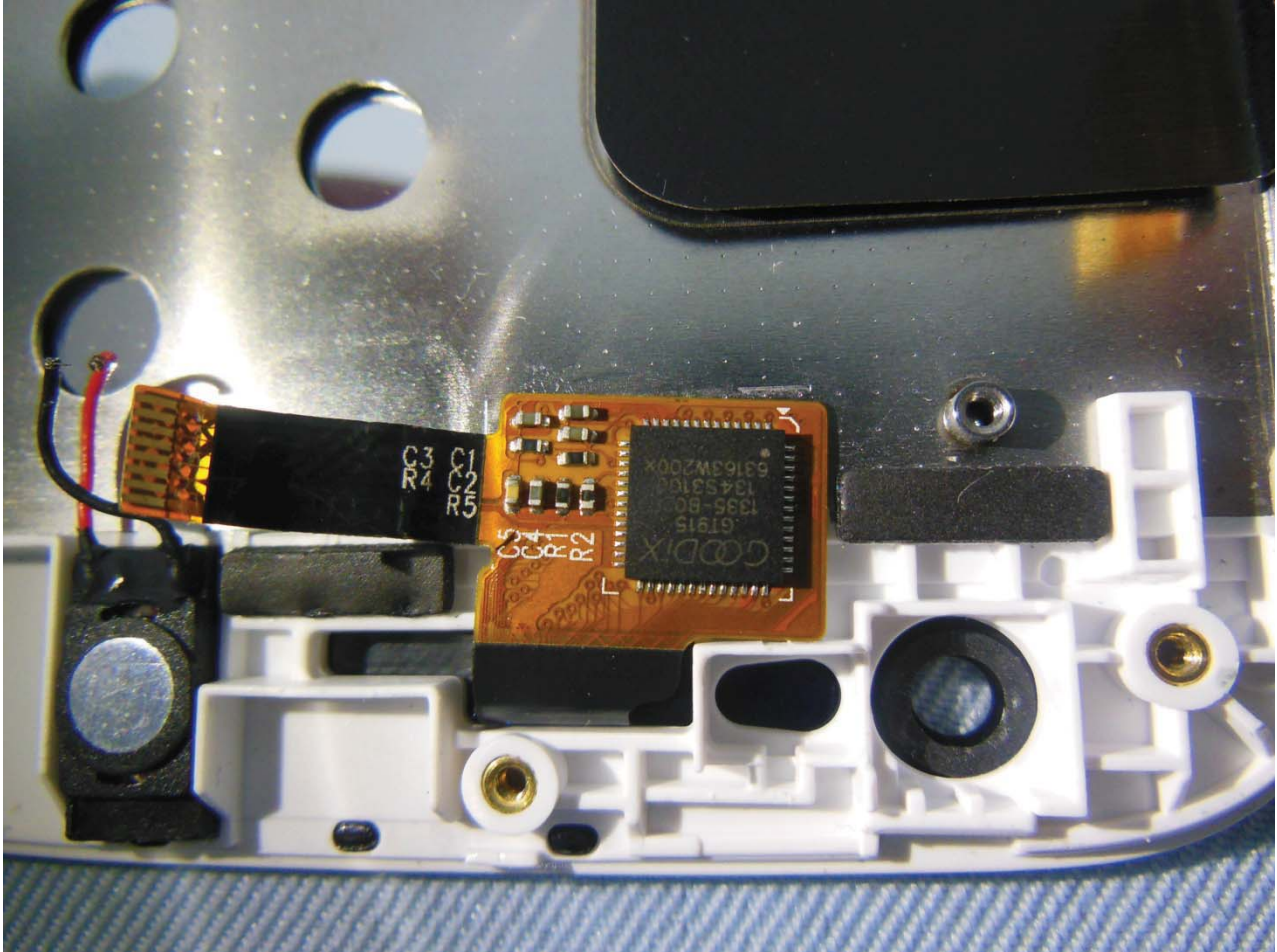

### 3. Internal Photograph of EUT

Brand Name: BLU; Model Name: Studio 6.0 HD

Brand Name: BLU; Model Name: Studio 6.0 HD

Brand Name: BLU; Model Name: Studio 6.0 HD

Brand Name: BLU; Model Name: Studio 6.0 HD

Brand Name: BLU; Model Name: Studio 6.0 HD

Brand Name: BLU; Model Name: Studio 6.0 HD

Brand Name: BLU; Model Name: Studio 6.0 HD

Brand Name: BLU; Model Name: Studio 6.0 HD

Brand Name: BLU; Model Name: Studio 6.0 HD