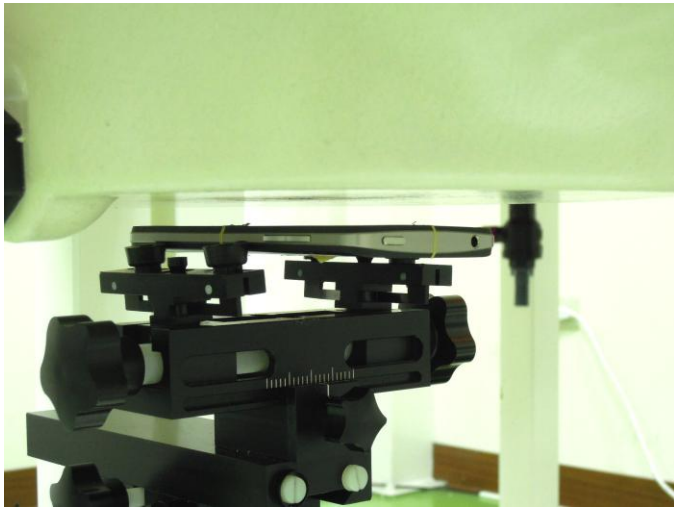

FCC SAR Test Report

<Photographs of EUT>

FCC SAR Test Report

<Photographs of SAR Setup>

Right Cheek

Right Tilted

Left Cheek

Left Tilted

**Front Face of EUT with 1 cm Gap
(Body-Worn Mode)**

**Rear Face of EUT with 1 cm Gap
(Body-Worn Mode)**

FCC SAR Test Report

**Front Face of EUT with 1 cm Gap
(Hotspot Mode)**

**Rear Face of EUT with 1 cm Gap
(Hotspot Mode)**

**Left Side of EUT with 1 cm Gap
(Hotspot Mode)**

**Right Side of EUT with 1 cm Gap
(Hotspot Mode)**

**Top Side of EUT with 1 cm Gap
(Hotspot Mode)**

**Bottom Side of EUT with 1 cm Gap
(Hotspot Mode)**