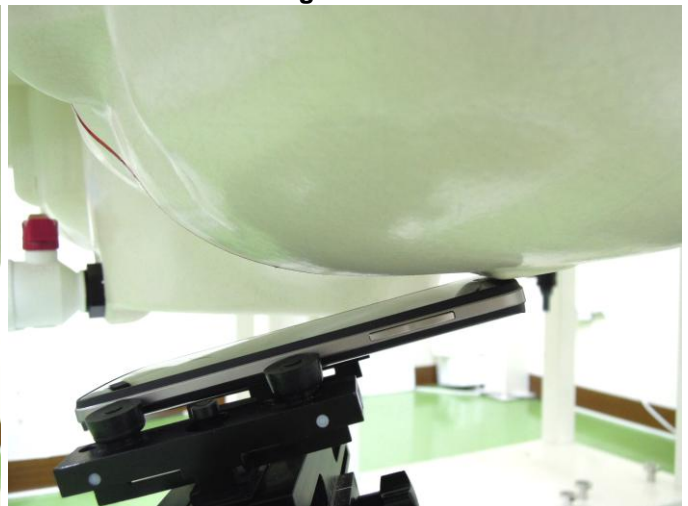

FCC SAR Test Report

<Photographs of EUT>

FCC SAR Test Report

<Photographs of SAR Setup>

Right Cheek

Right Tilted

Left Cheek

Left Tilted

**Front Face of EUT with 1 cm Gap
(Body-Worn Mode)**

**Rear Face of EUT with 1 cm Gap
(Body-Worn Mode)**

FCC SAR Test Report

**Front Face of EUT with 1 cm Gap
(Hotspot Mode)**

**Rear Face of EUT with 1 cm Gap
(Hotspot Mode)**

**Left Side of EUT with 1 cm Gap
(Hotspot Mode)**

**Right Side of EUT with 1 cm Gap
(Hotspot Mode)**

**Top Side of EUT with 1 cm Gap
(Hotspot Mode)**

**Bottom Side of EUT with 1 cm Gap
(Hotspot Mode)**