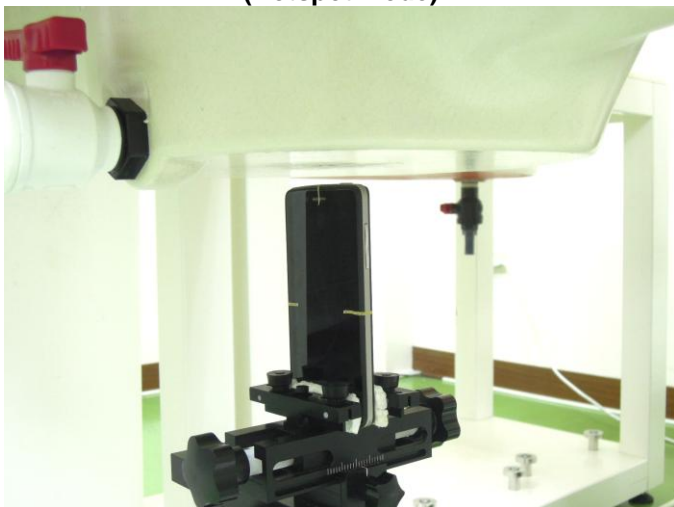

FCC SAR Test Report

<Photographs of EUT>

FCC SAR Test Report

<Photographs of SAR Setup>

Right Cheek

Right Tilted

Left Cheek

Left Tilted

**Front Face of EUT with 1 cm Gap
(Body-Worn Mode)**

**Rear Face of EUT with 1 cm Gap
(Body-Worn Mode)**

FCC SAR Test Report

**Front Face of EUT with 1 cm Gap
(Hotspot Mode)**

**Rear Face of EUT with 1 cm Gap
(Hotspot Mode)**

**Left Side of EUT with 1 cm Gap
(Hotspot Mode)**

**Right Side of EUT with 1 cm Gap
(Hotspot Mode)**

**Top Side of EUT with 1 cm Gap
(Hotspot Mode)**

**Bottom Side of EUT with 1 cm Gap
(Hotspot Mode)**