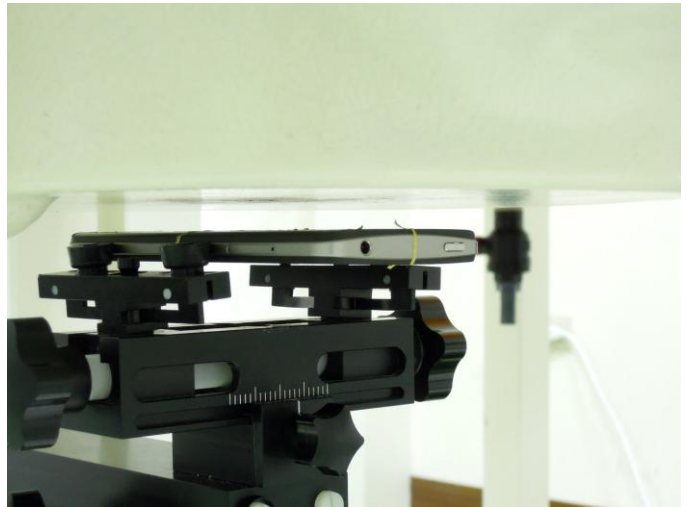

FCC SAR Test Report

<Photographs of EUT>

FCC SAR Test Report

<Photographs of SAR Setup>

Right Cheek

Right Tilted

Left Cheek

Left Tilted

**Front Face of EUT with 1 cm Gap
(Body-Worn Mode)**

**Rear Face of EUT with 1 cm Gap
(Body-Worn Mode)**

FCC SAR Test Report

**Front Face of EUT with 1 cm Gap
(Hotspot Mode)**

**Rear Face of EUT with 1 cm Gap
(Hotspot Mode)**

**Left Side of EUT with 1 cm Gap
(Hotspot Mode)**

**Right Side of EUT with 1 cm Gap
(Hotspot Mode)**

**Top Side of EUT with 1 cm Gap
(Hotspot Mode)**

**Bottom Side of EUT with 1 cm Gap
(Hotspot Mode)**