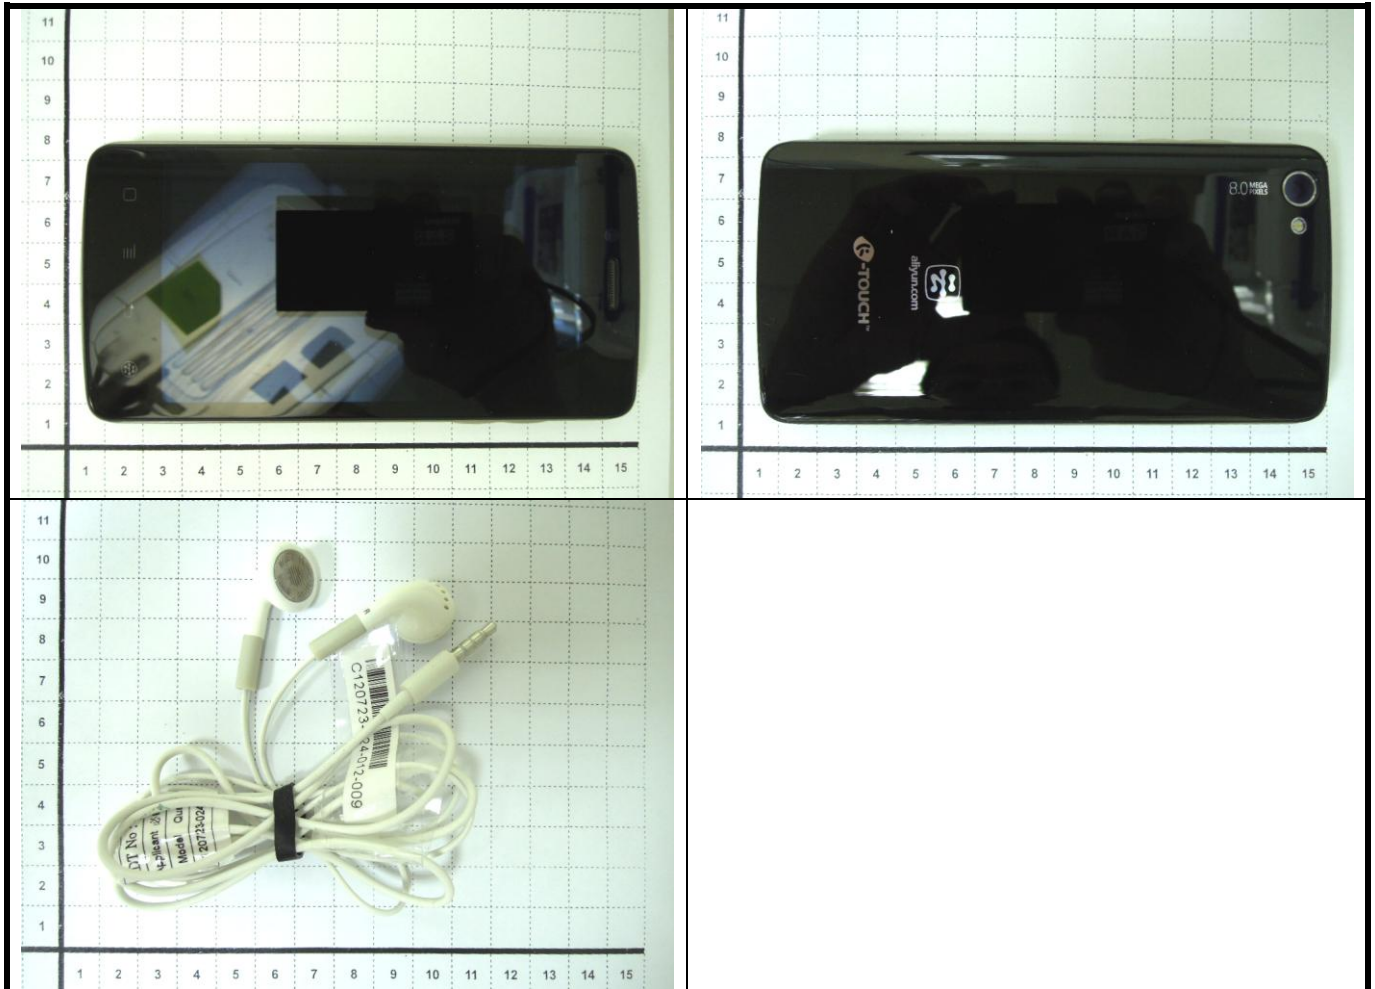

FCC SAR Test Report

<Photographs of EUT>

FCC SAR Test Report

<Photographs of SAR Setup>

Right Cheek

Right Tilted

Left Cheek

Left Tilted

**Front Face of EUT with 1 cm Gap
(Body-Worn Mode)**

**Rear Face of EUT with 1 cm Gap
(Body-Worn Mode)**

FCC SAR Test Report

**Front Face of EUT with 1 cm Gap
(Hotspot Mode)**

**Rear Face of EUT with 1 cm Gap
(Hotspot Mode)**

**Left Side of EUT with 1 cm Gap
(Hotspot Mode)**

**Right Side of EUT with 1 cm Gap
(Hotspot Mode)**

**Top Side of EUT with 1 cm Gap
(Hotspot Mode)**

**Bottom Side of EUT with 1 cm Gap
(Hotspot Mode)**