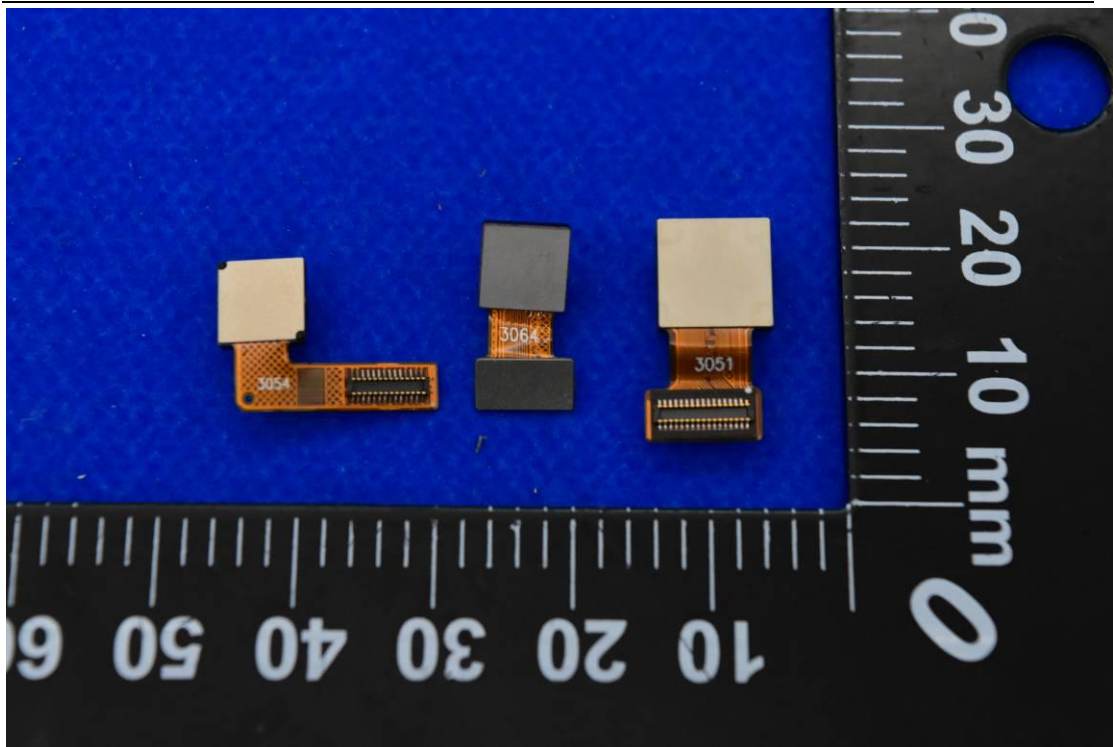

FCC ID: YHLBLUG63WW

Internal Photos

1. EUT uncover view

2. Antenna view