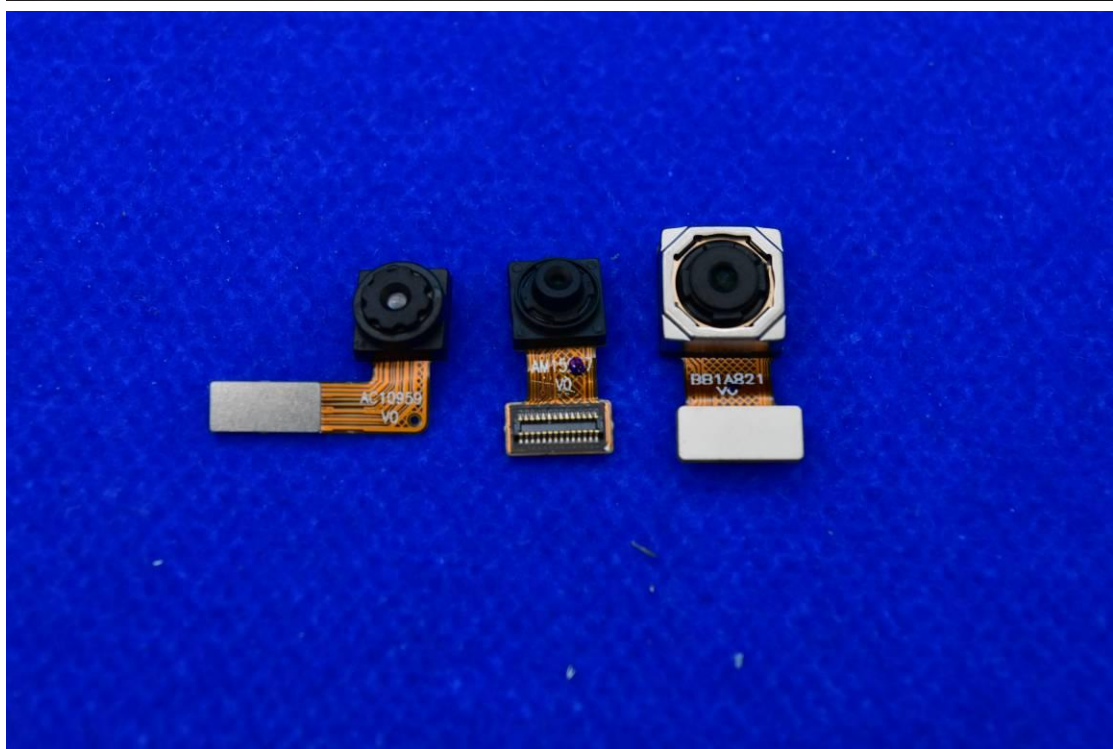

FCC ID: YHLBLUG63WW

Internal Photos

1. EUT uncover view

2. Antenna view