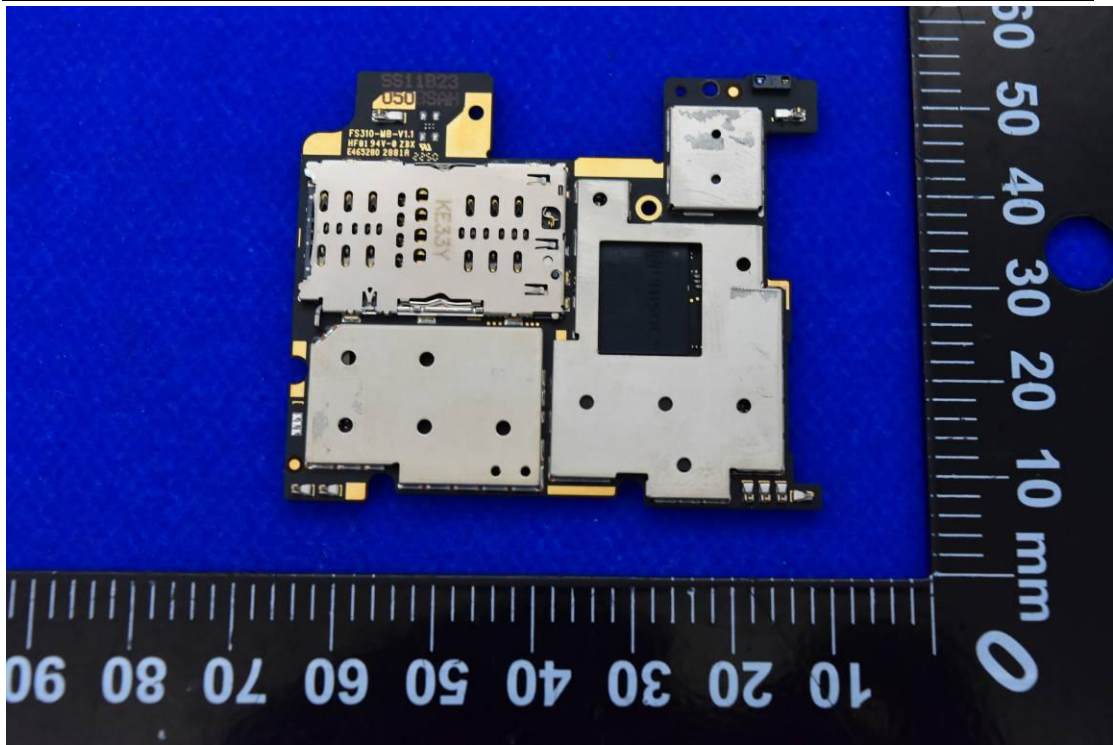

FCC ID: YHLBLUG63WW

Internal Photos

1. EUT uncover view

2. Antenna view