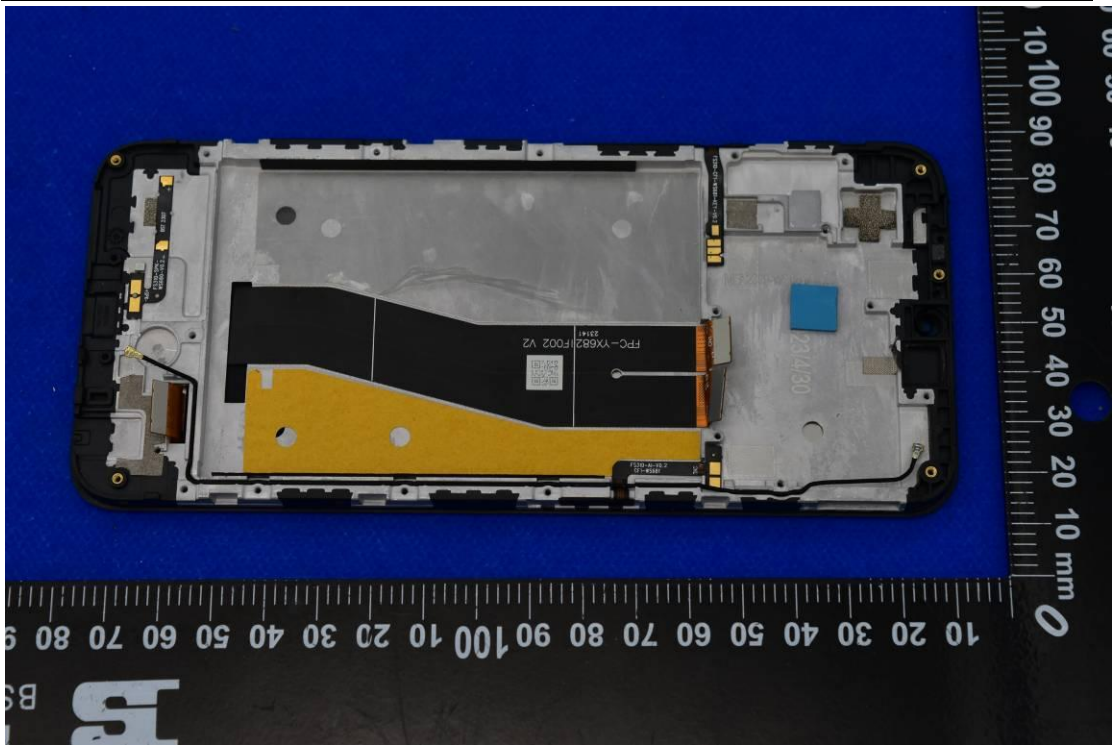

FCC ID: YHLBLUG63WW

Internal Photos

1. EUT uncover view

2. Antenna view