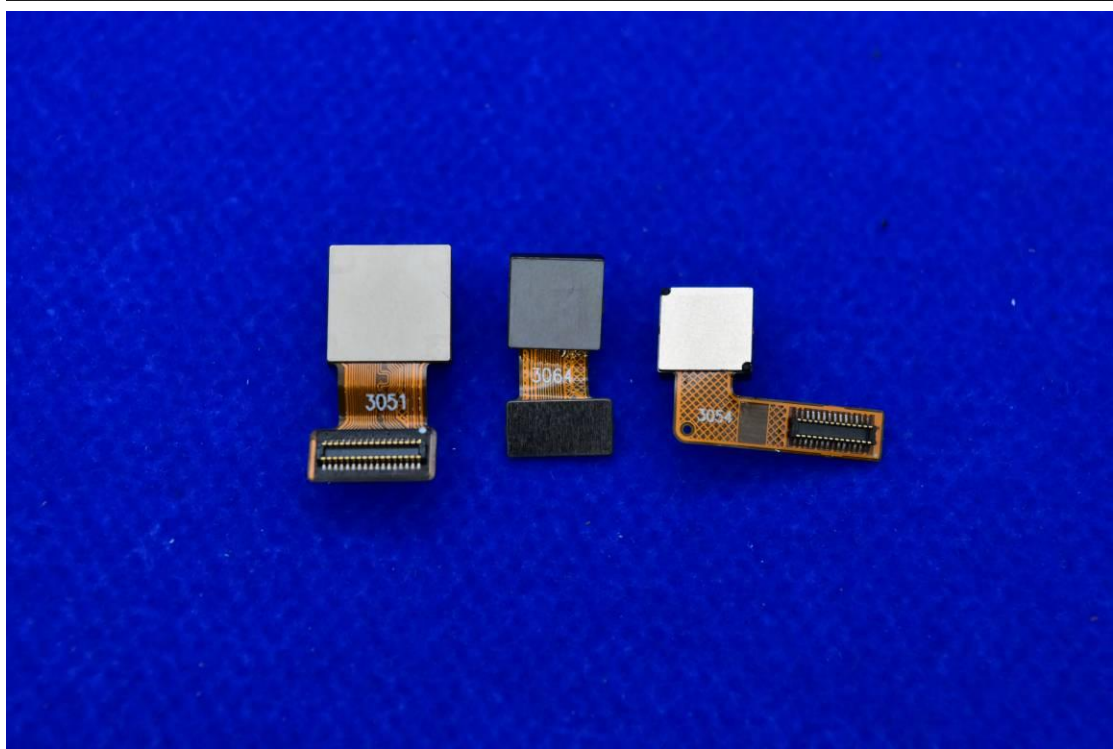

FCC ID: YHLBLUG63WW

Internal Photos

1. EUT uncover view

2. Antenna view