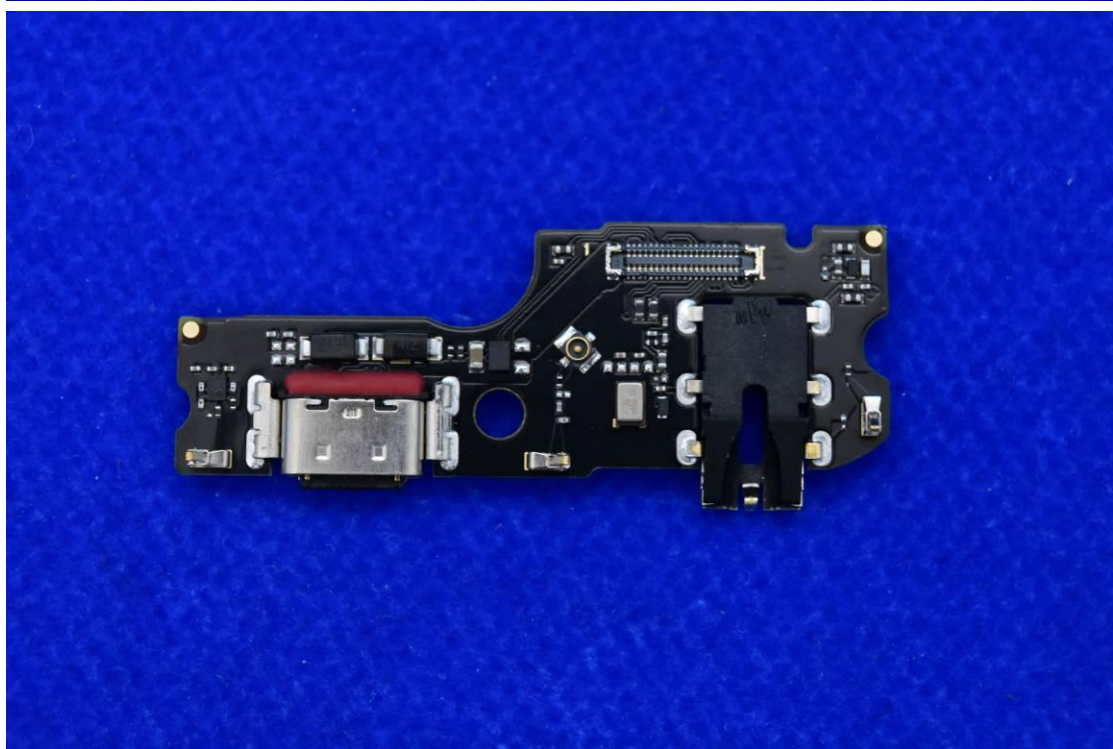

FCC ID: YHLBLUG63WW

Internal Photos

1. EUT uncover view

2. Antenna view