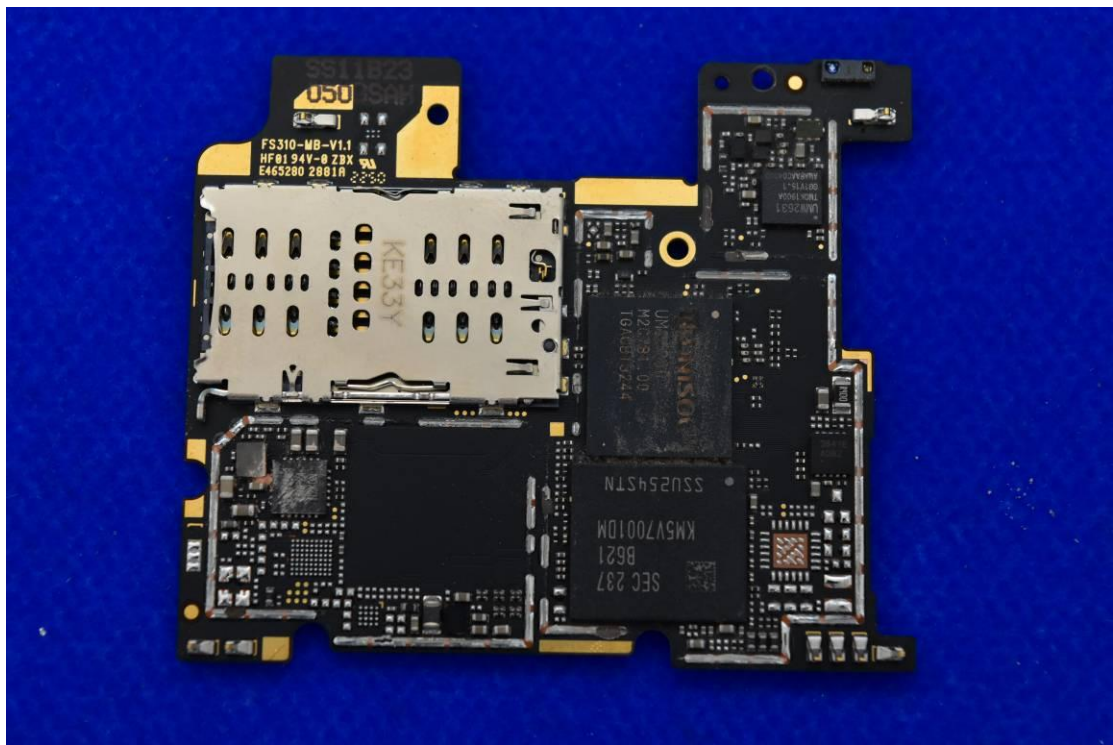

FCC ID: YHLBLUG63WW

Internal Photos

1. EUT uncover view

2. Antenna view