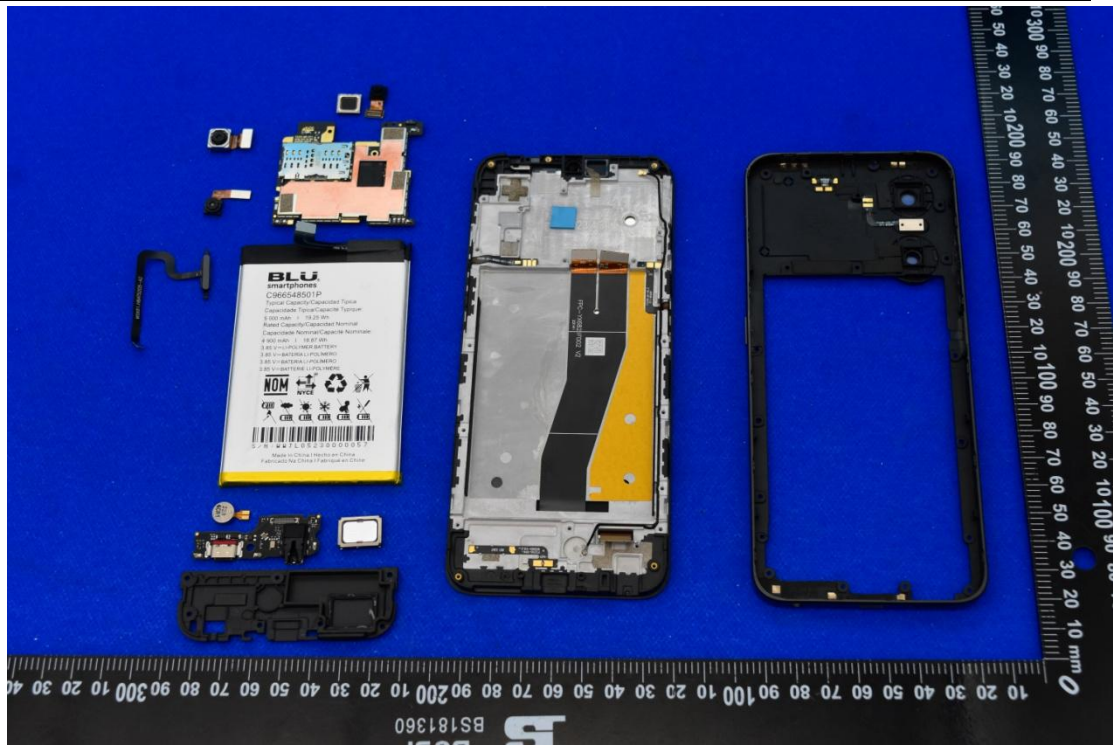

FCC ID: YHLBLUG63WW

Internal Photos

1. EUT uncover view

2. Antenna view