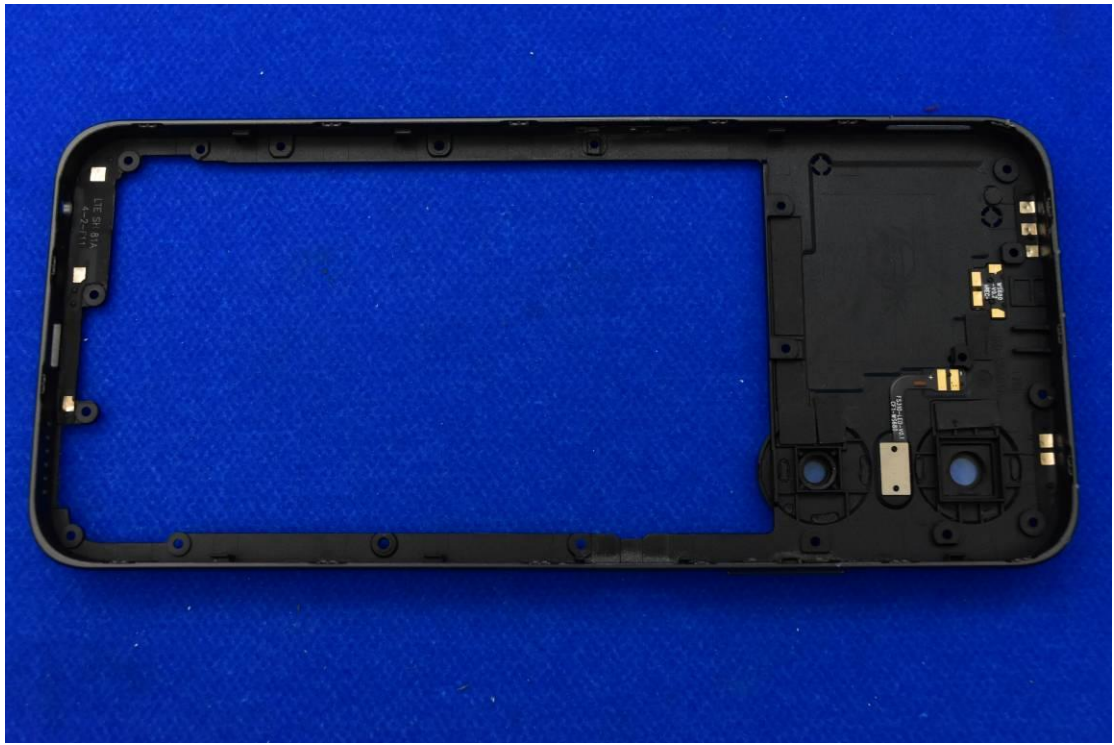

FCC ID: YHLBLUG63WW

Internal Photos

1. EUT uncover view

2. Antenna view