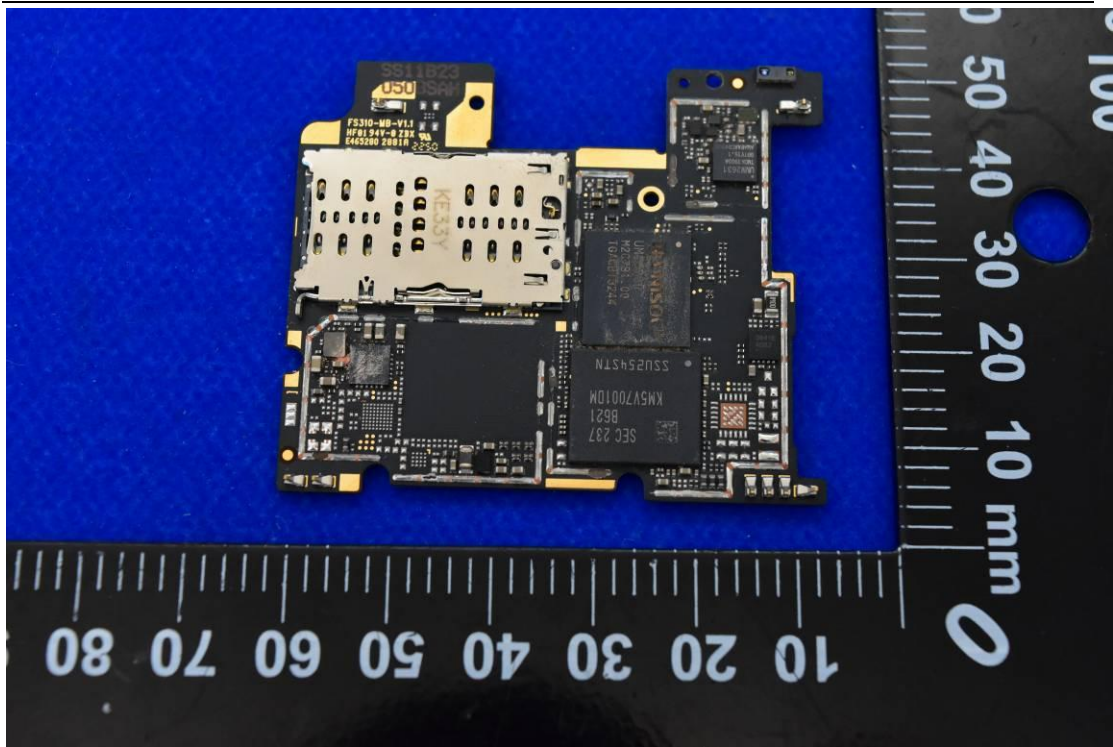

FCC ID: YHLBLUG63WW

Internal Photos

1. EUT uncover view

2. Antenna view