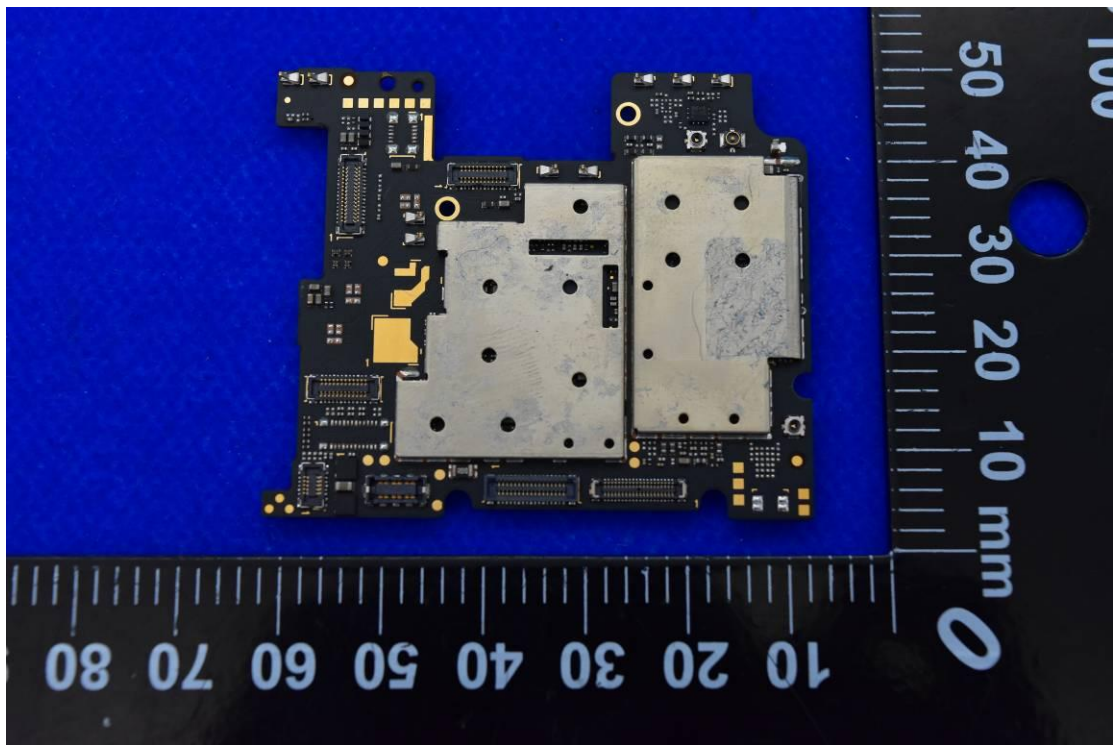

FCC ID: YHLBLUG63WW

Internal Photos

1. EUT uncover view

2. Antenna view