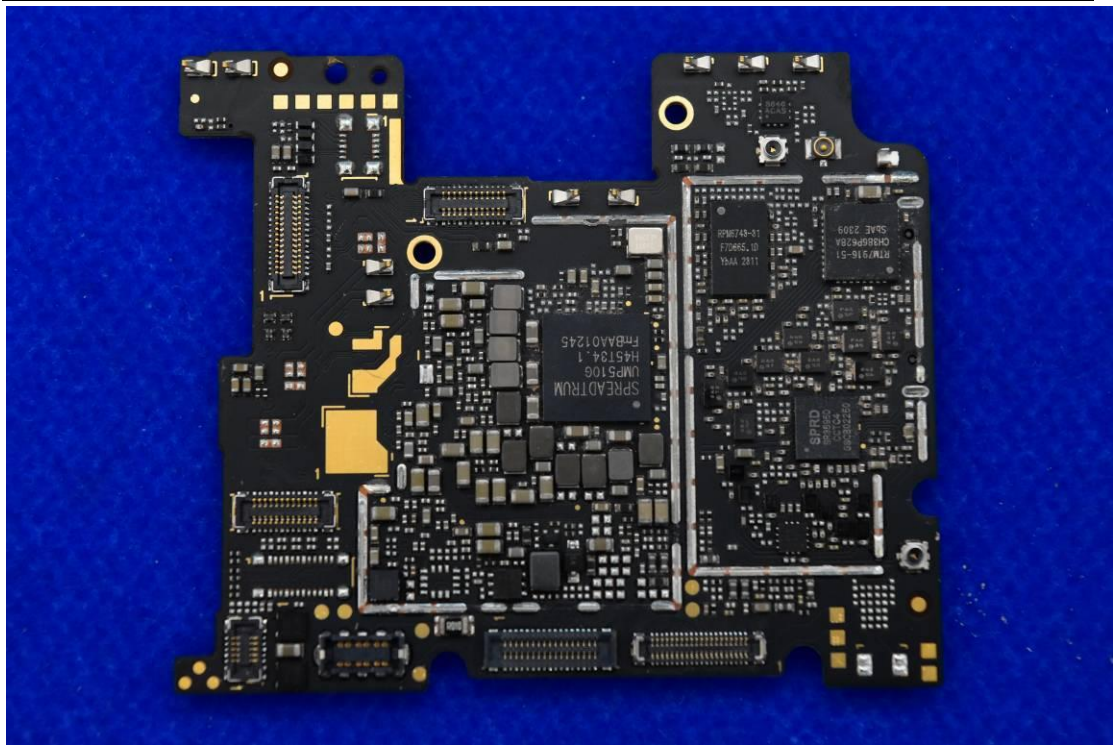

FCC ID: YHLBLUG63WW

Internal Photos

1. EUT uncover view

2. Antenna view