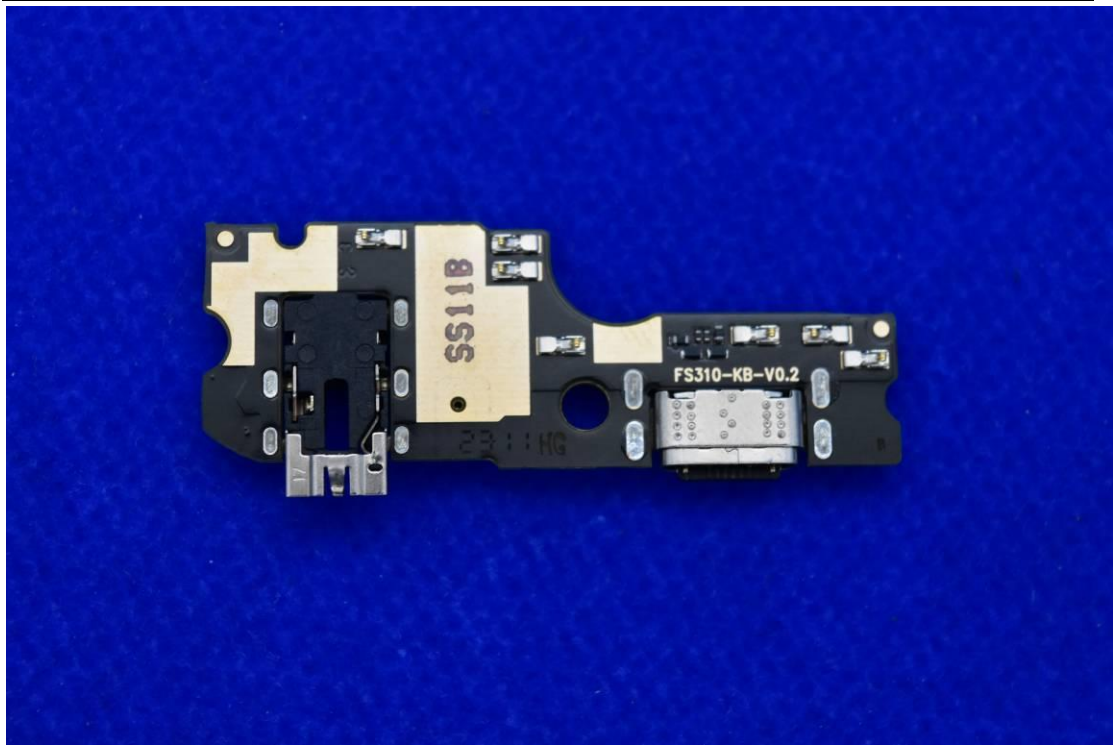

FCC ID: YHLBLUG63WW

Internal Photos

1. EUT uncover view

2. Antenna view