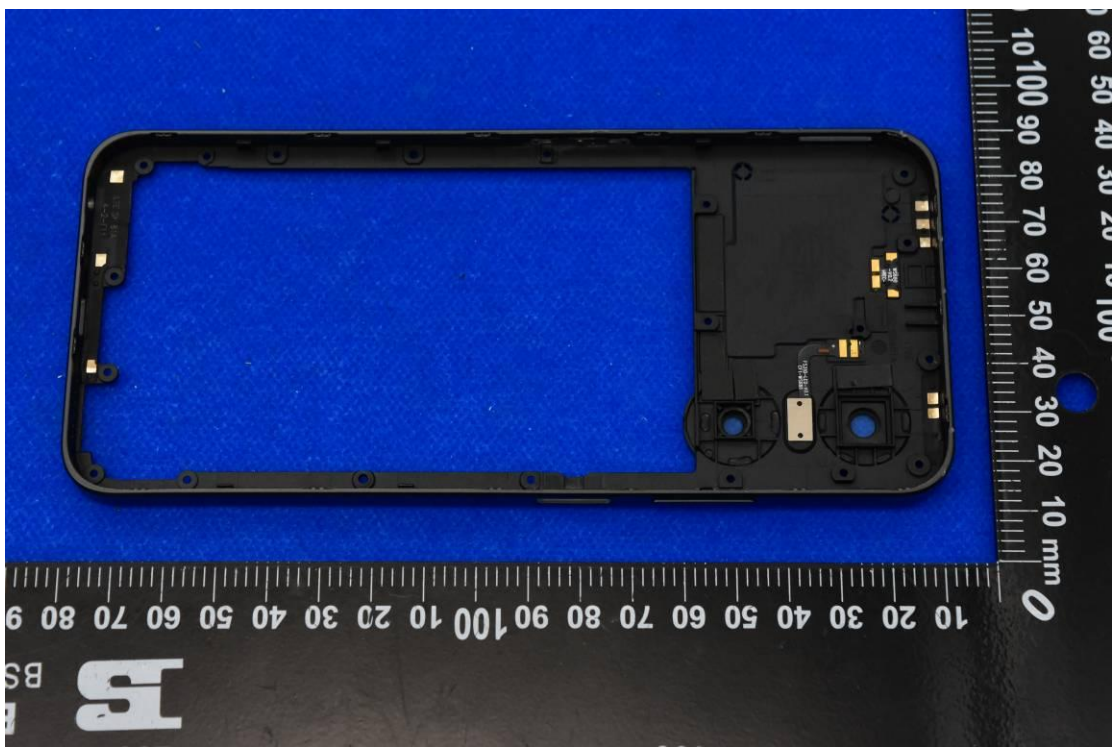

FCC ID: YHLBLUG63WW

Internal Photos

1. EUT uncover view

2. Antenna view