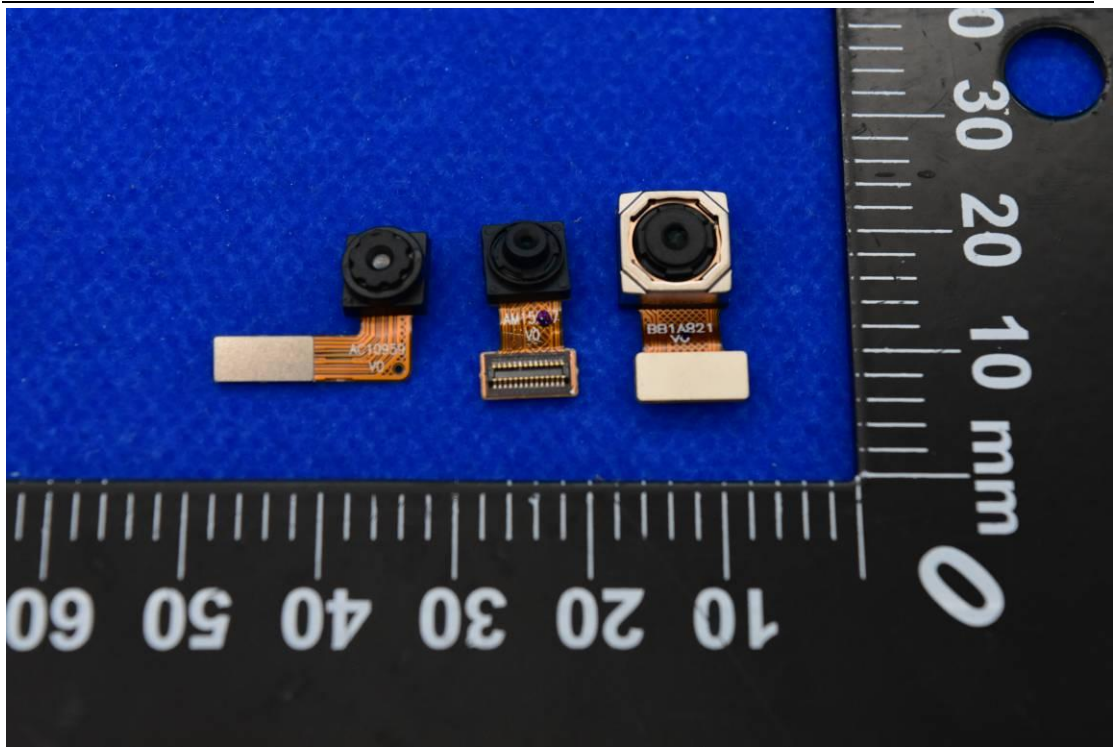

FCC ID: YHLBLUG63WW

Internal Photos

1. EUT uncover view

2. Antenna view