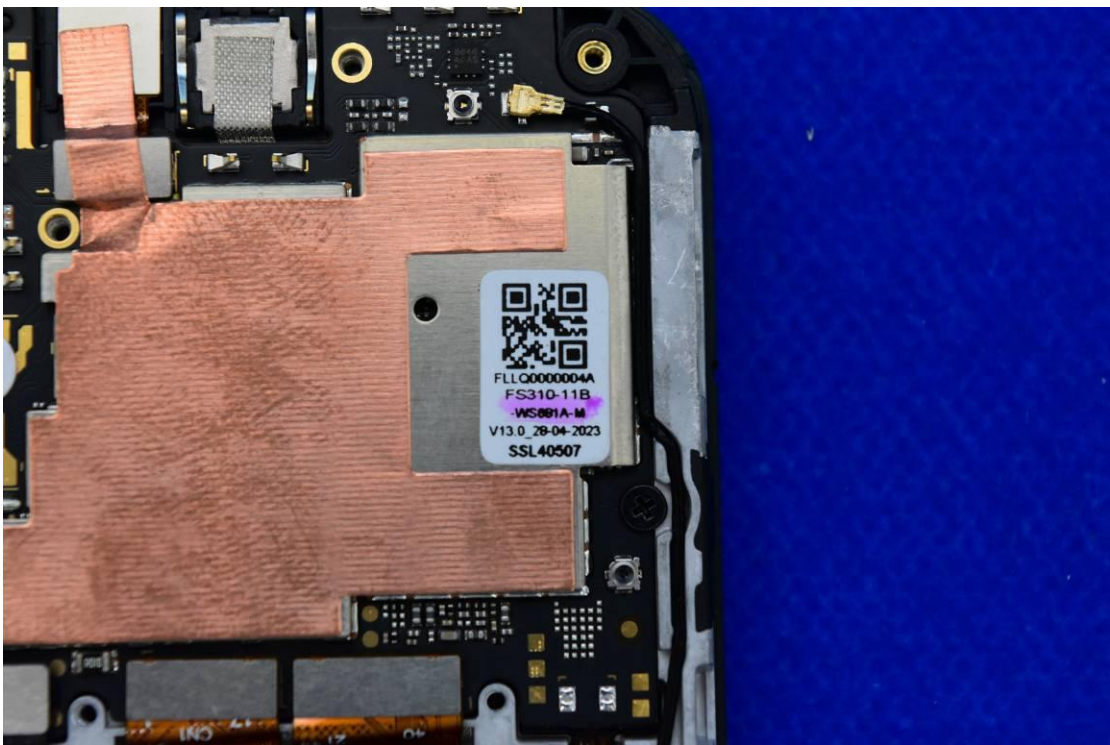

FCC ID: YHLBLUG63WW

Internal Photos

1. EUT uncover view

2. Antenna view