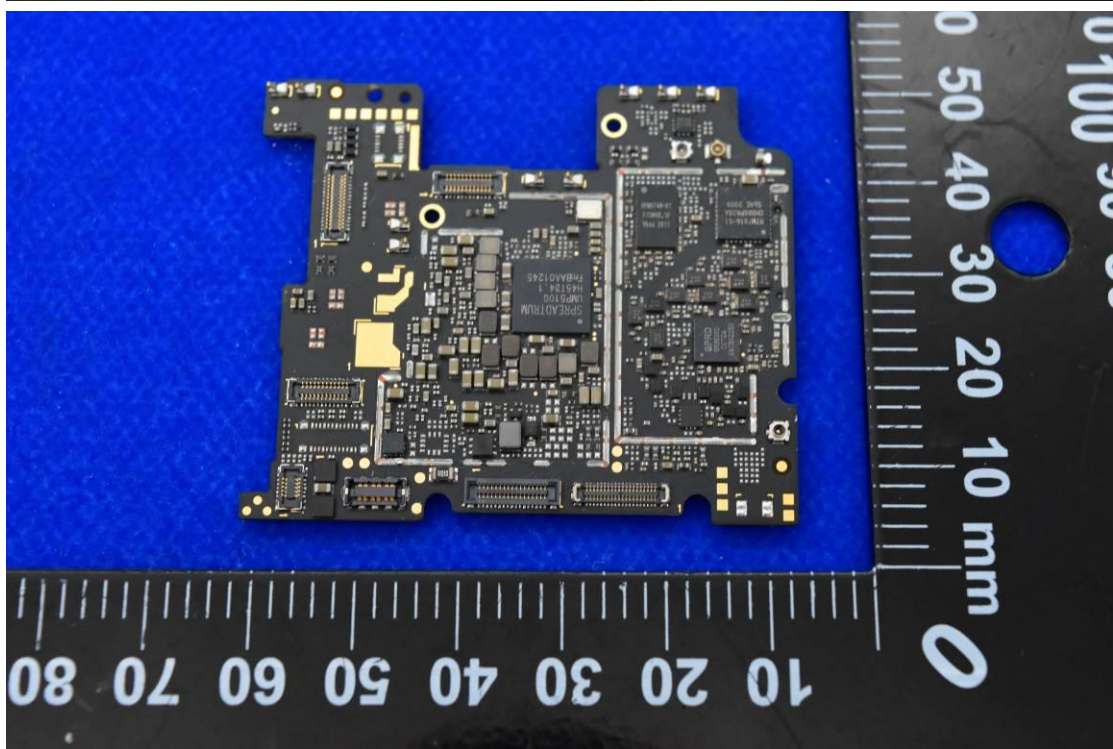

FCC ID: YHLBLUG63WW

Internal Photos

1. EUT uncover view

2. Antenna view