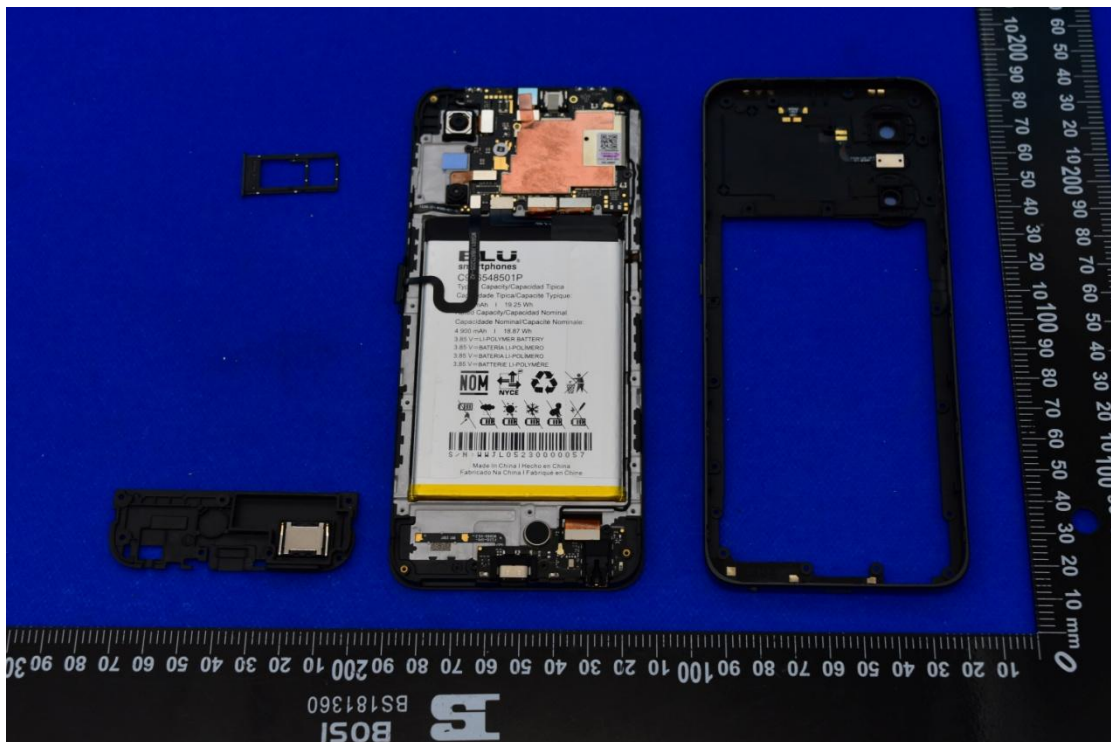

FCC ID: YHLBLUG63WW

Internal Photos

1. EUT uncover view

2. Antenna view