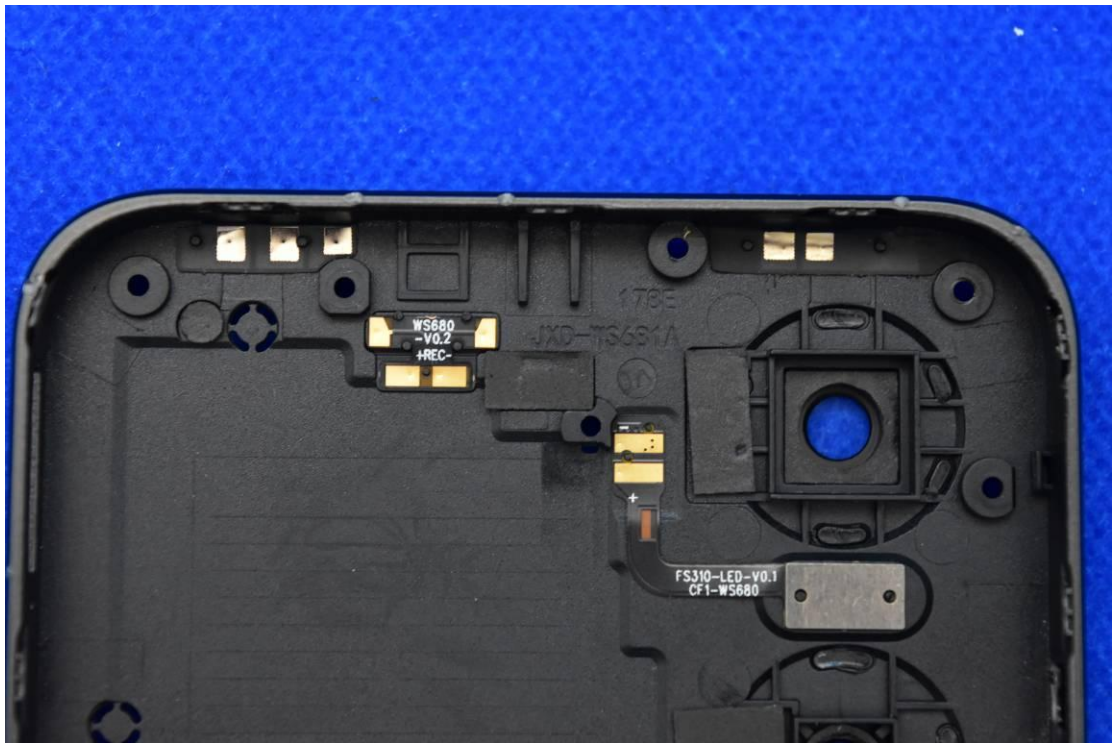

FCC ID: YHLBLUG63WW

Internal Photos

1. EUT uncover view

2. Antenna view