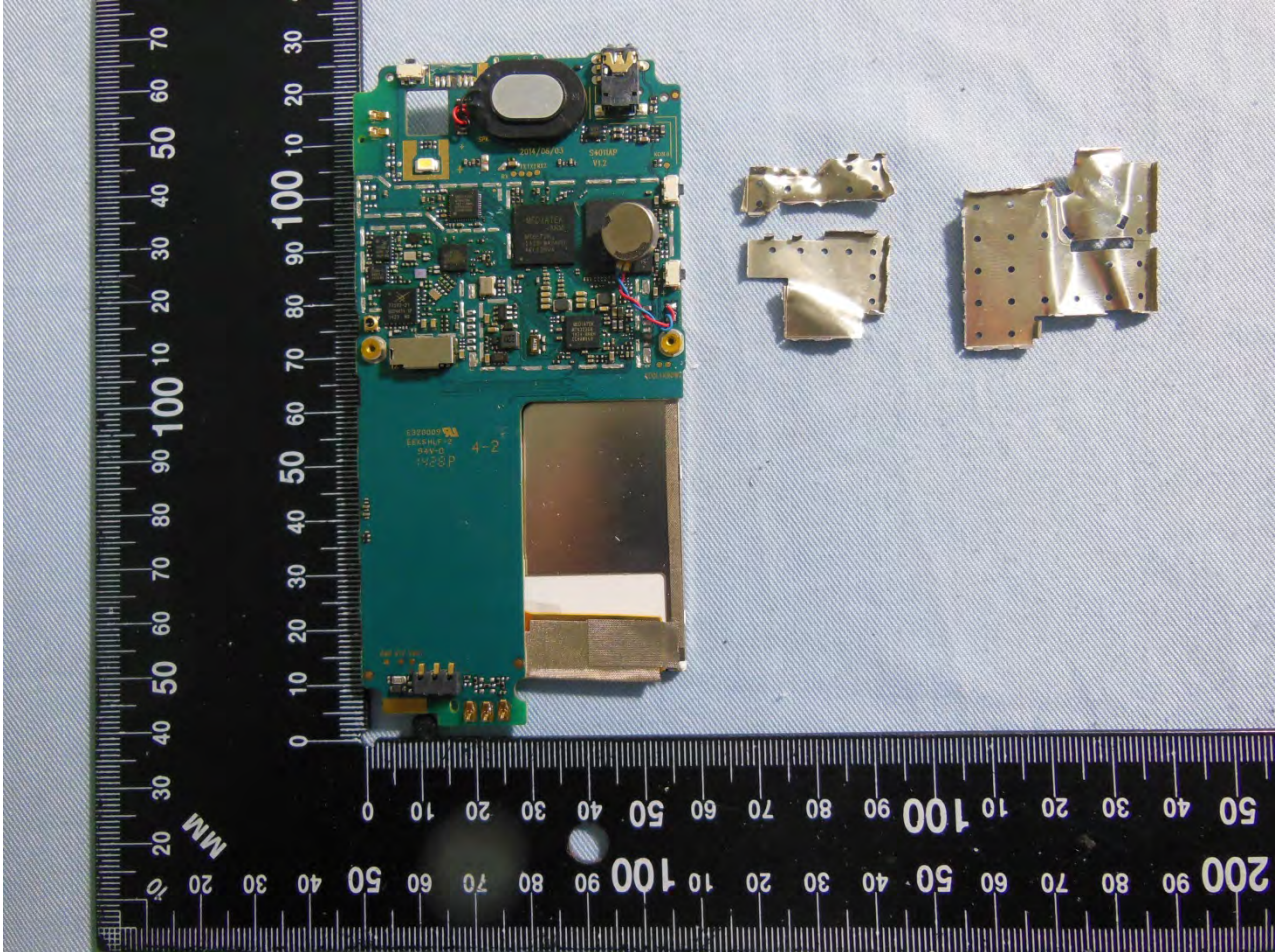

Brand Name: BLU; Model Name: Dash 4.0 C