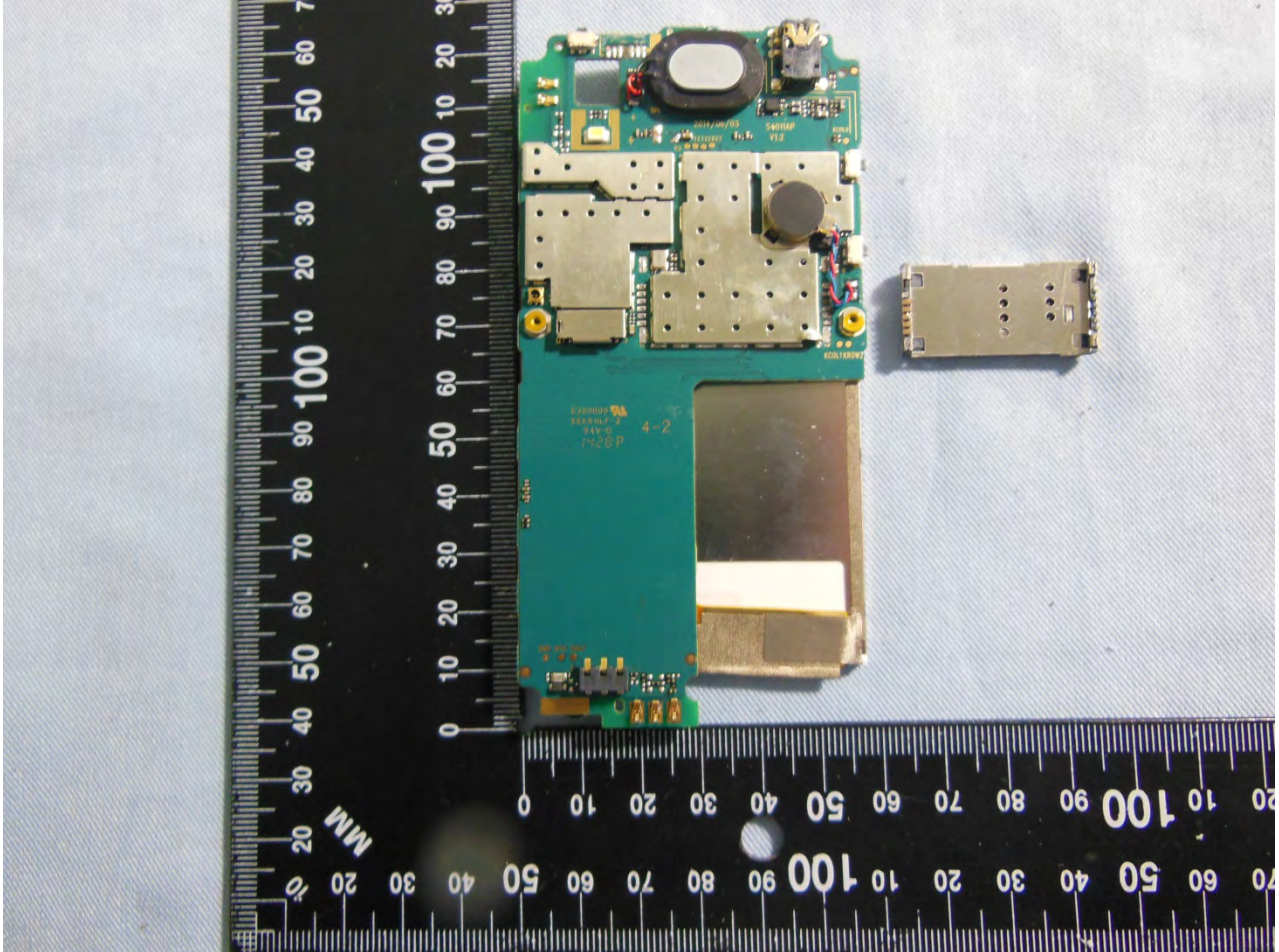

Brand Name: BLU; Model Name: Dash 4.0 C