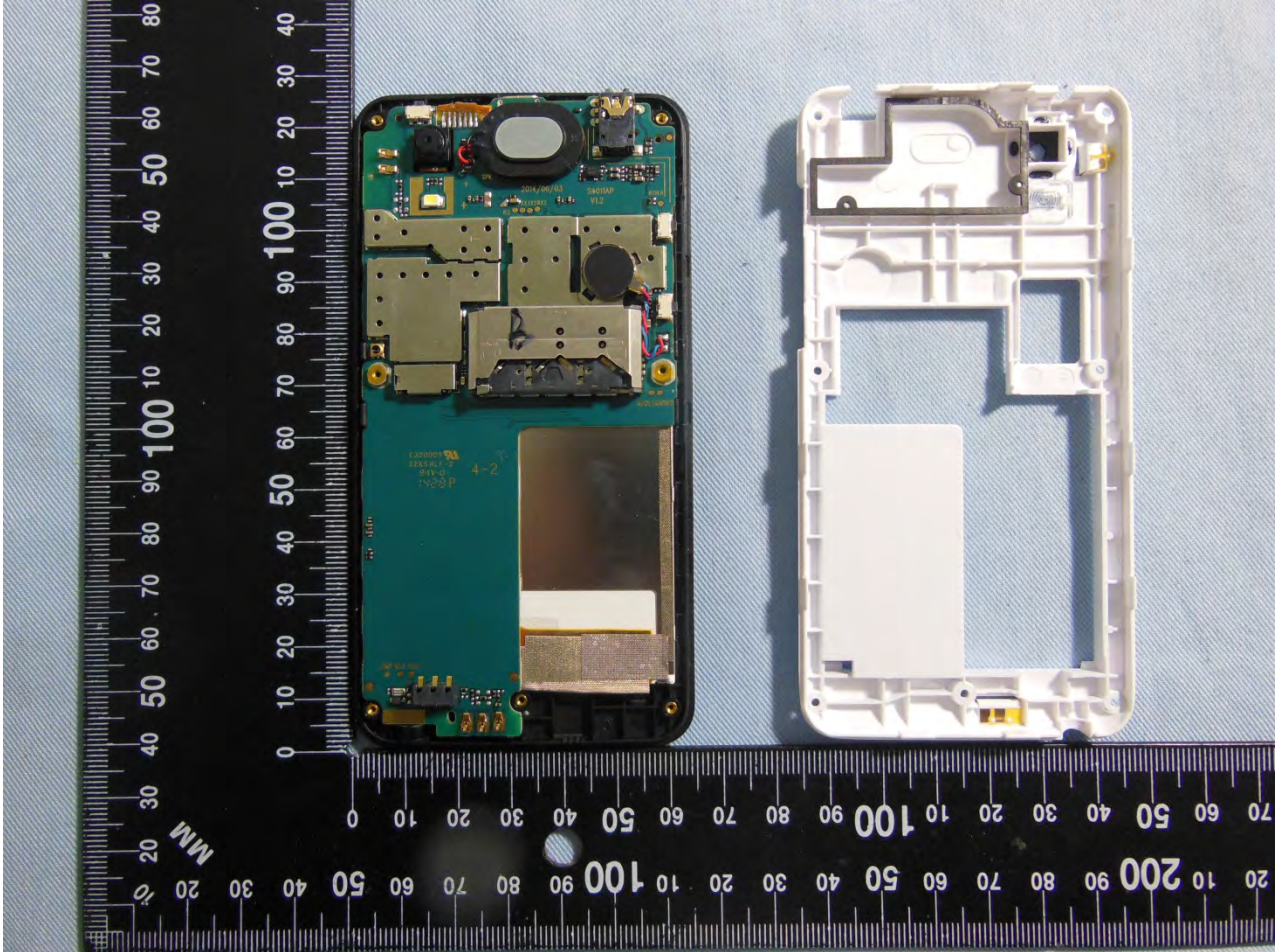

Brand Name: BLU; Model Name: Dash 4.0 C