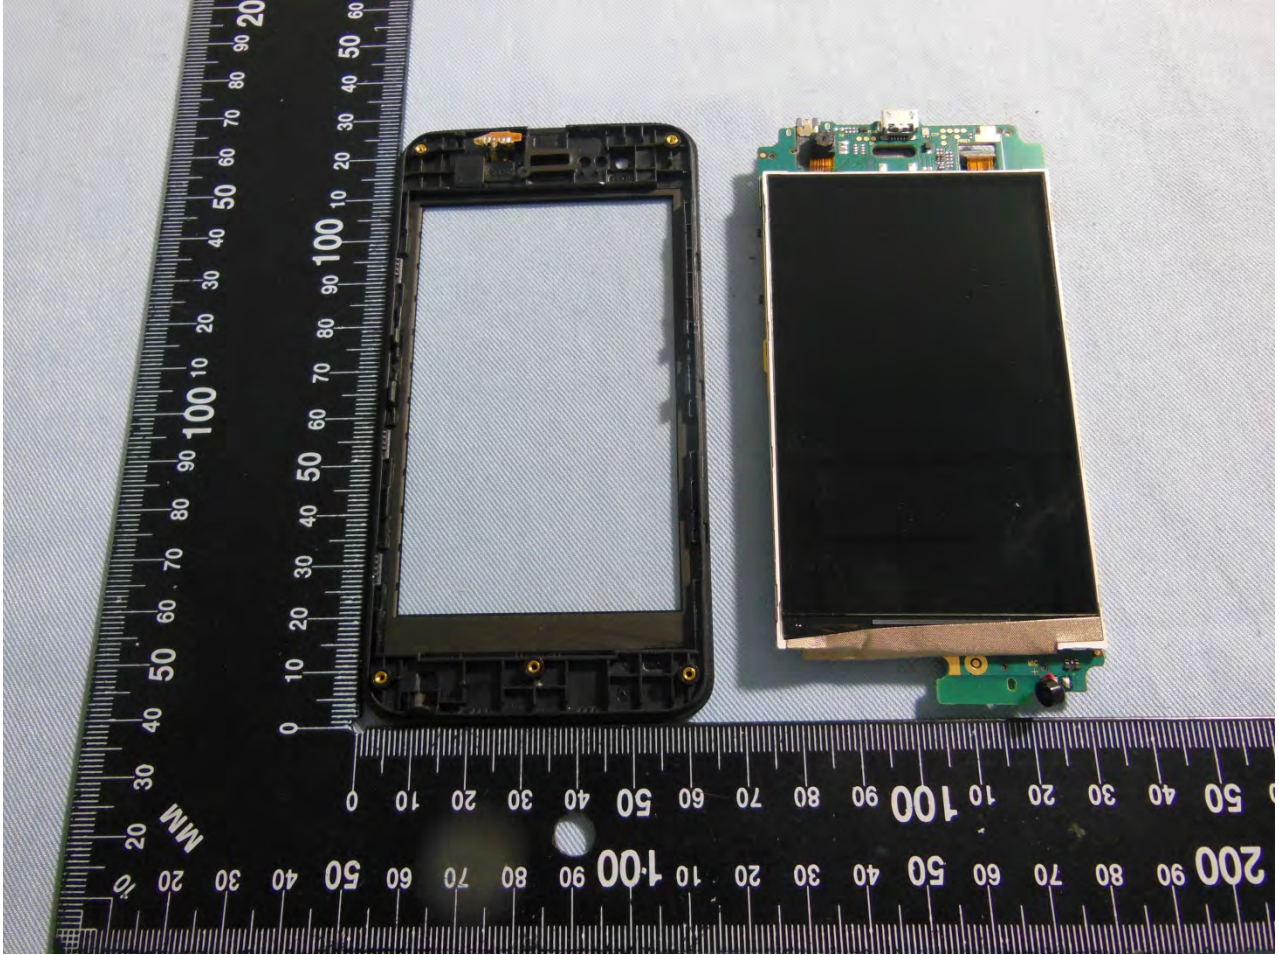

Brand Name: BLU; Model Name: Dash 4.0 C