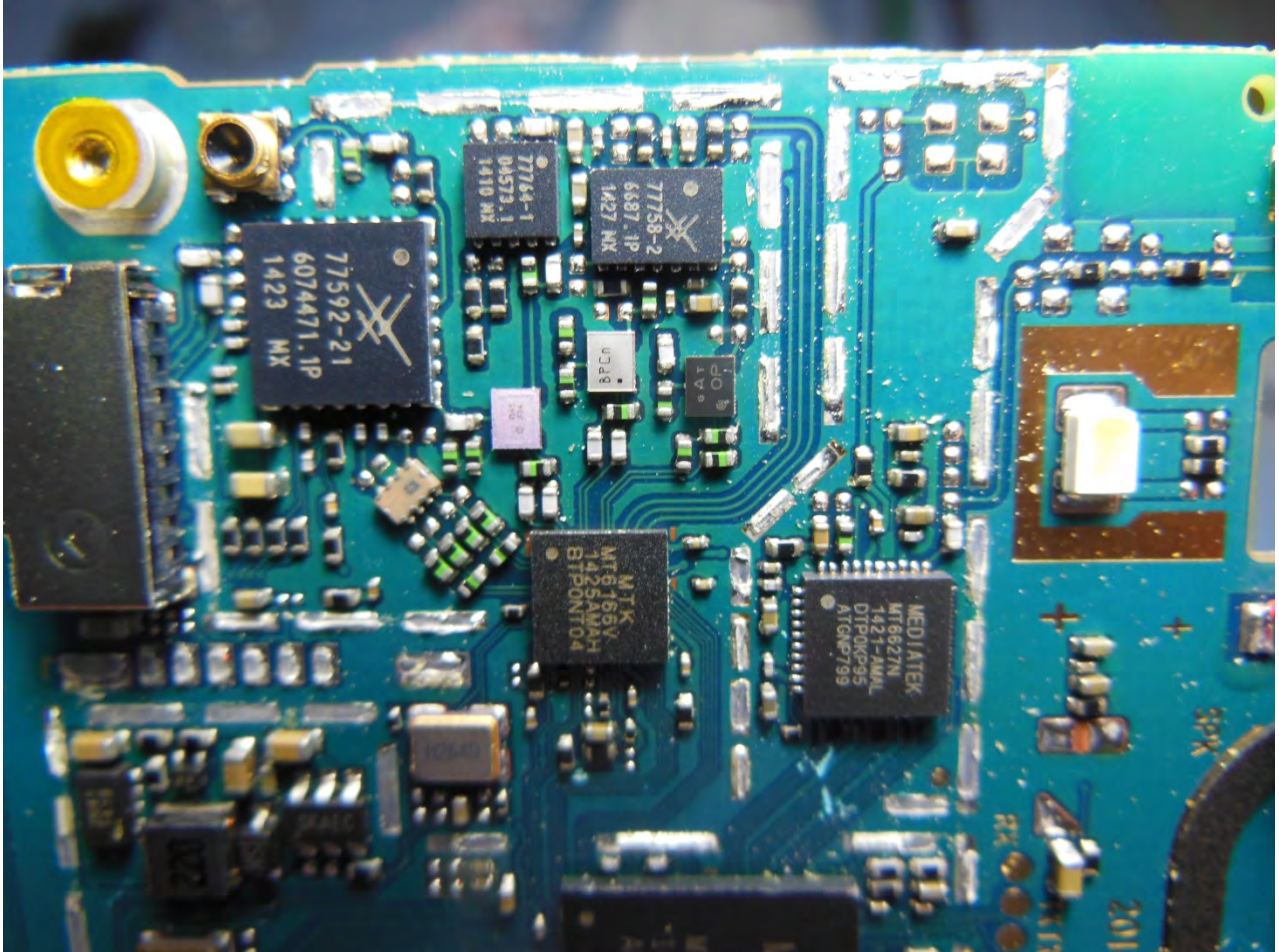

Brand Name: BLU; Model Name: Dash 4.0 C