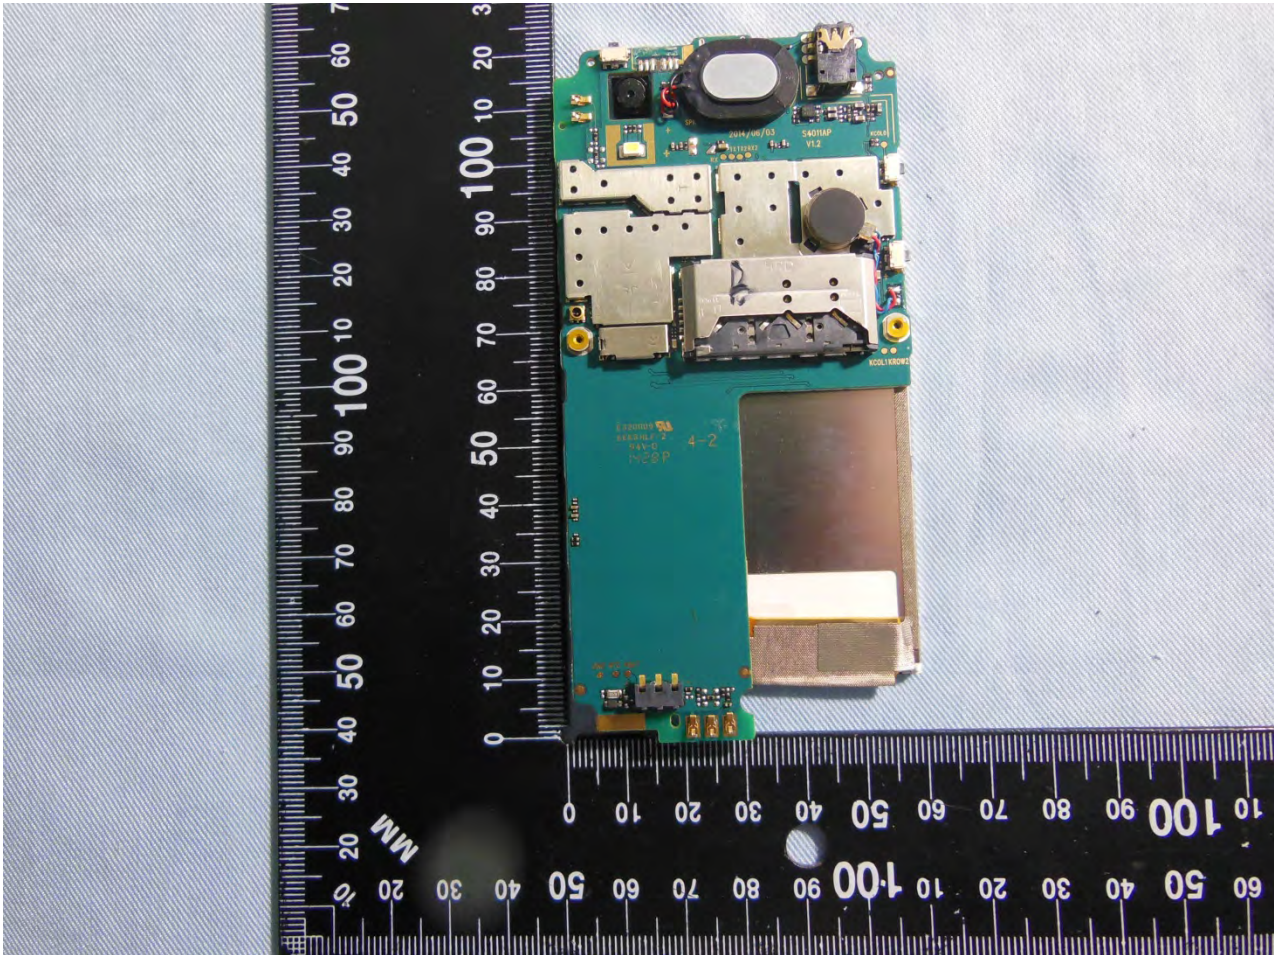

Brand Name: BLU; Model Name: Dash 4.0 C