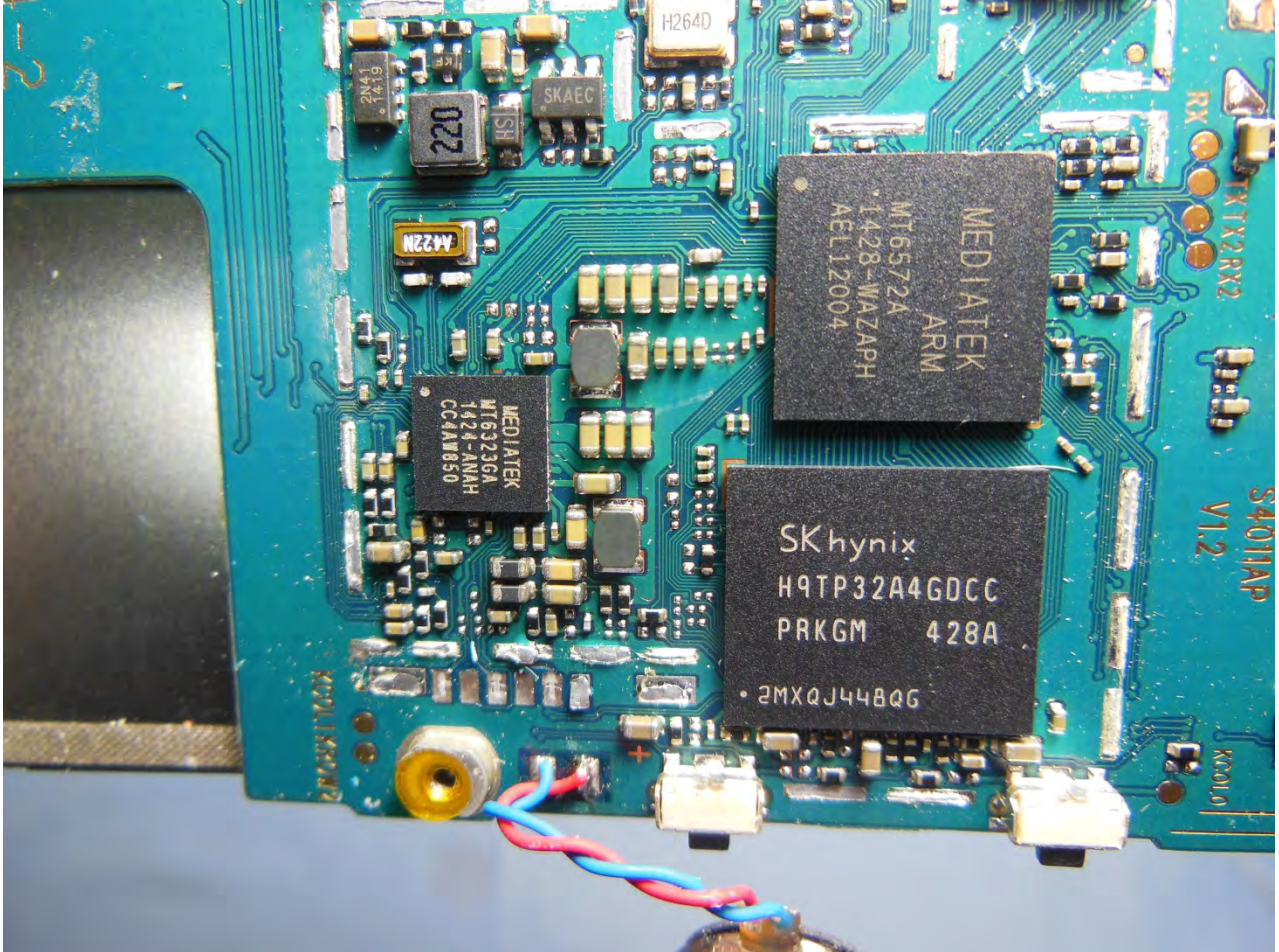

Brand Name: BLU; Model Name: Dash 4.0 C