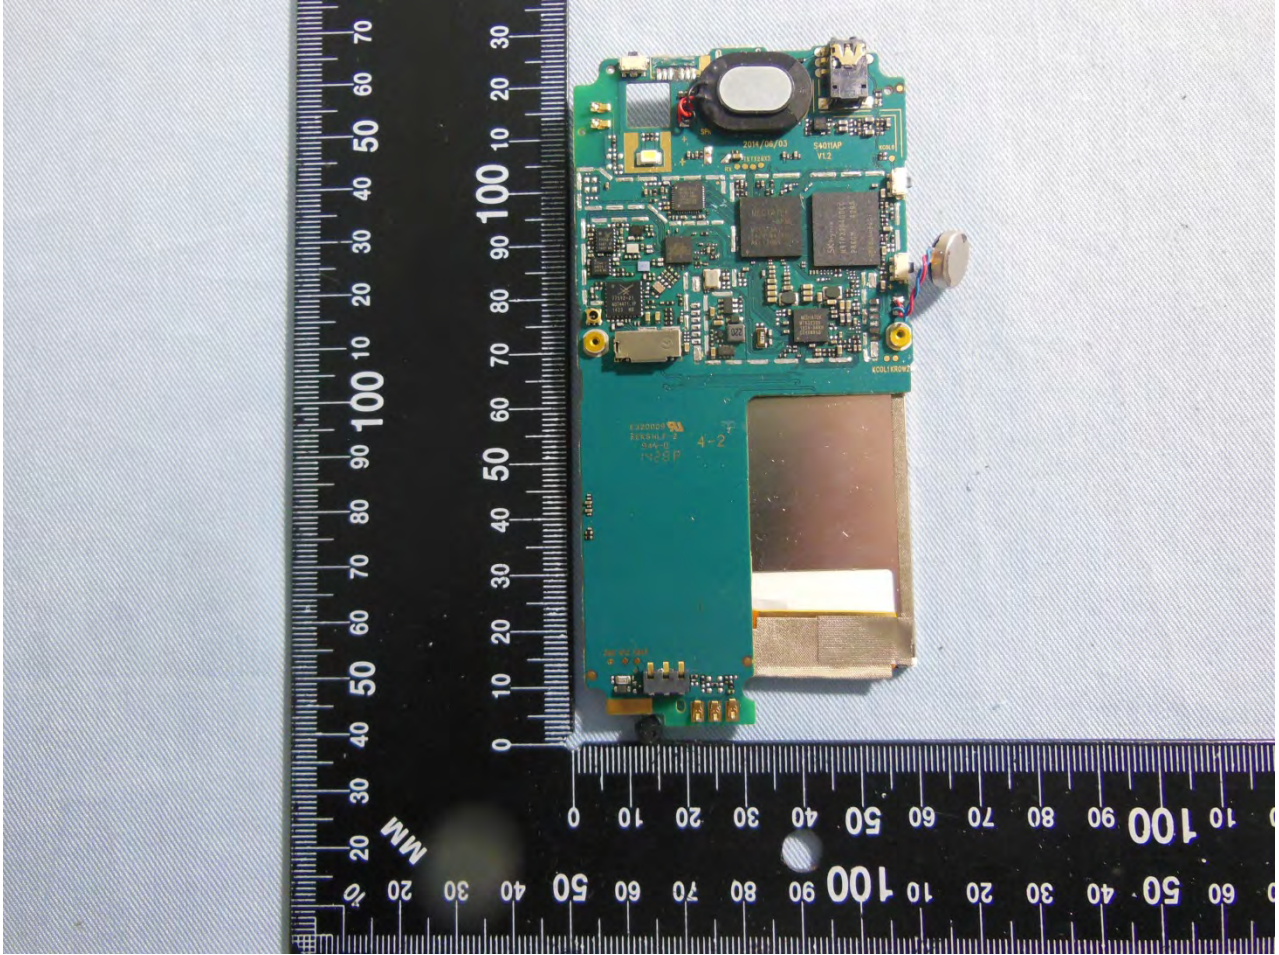

Brand Name: BLU; Model Name: Dash 4.0 C