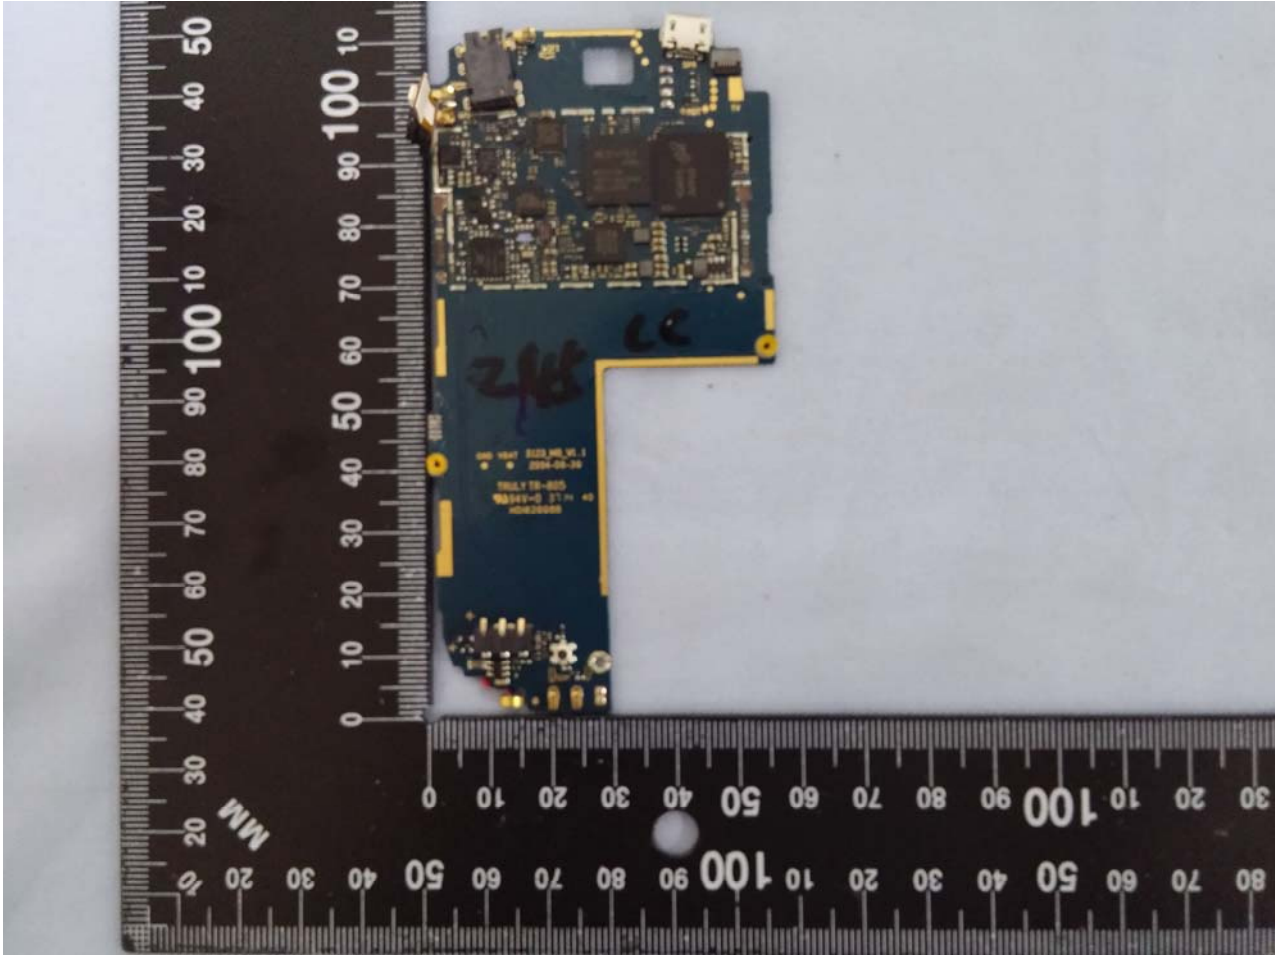

Brand Name: BLU; Model Name: Dash 3.5 II