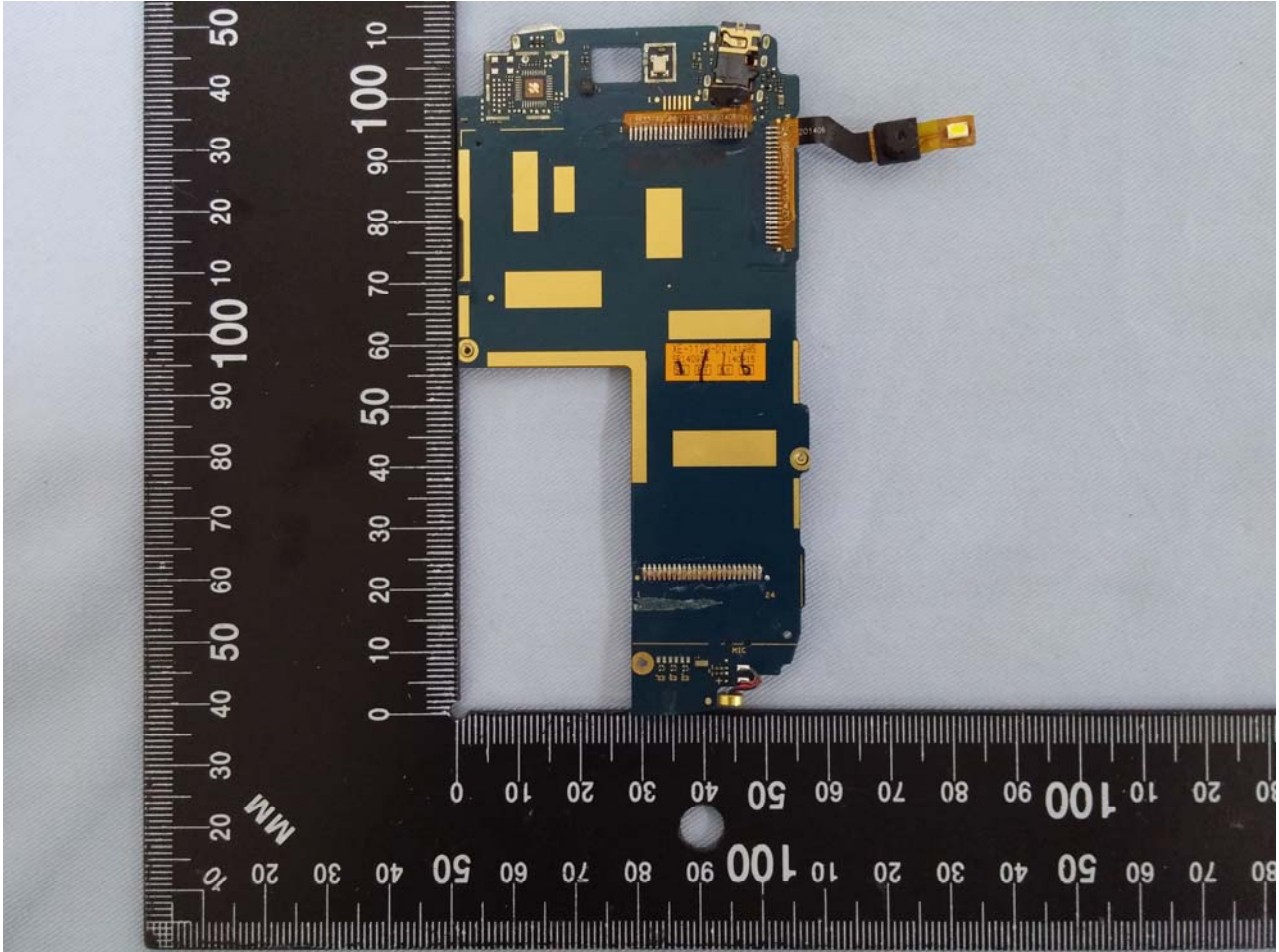

Brand Name: BLU; Model Name: Dash 3.5 II