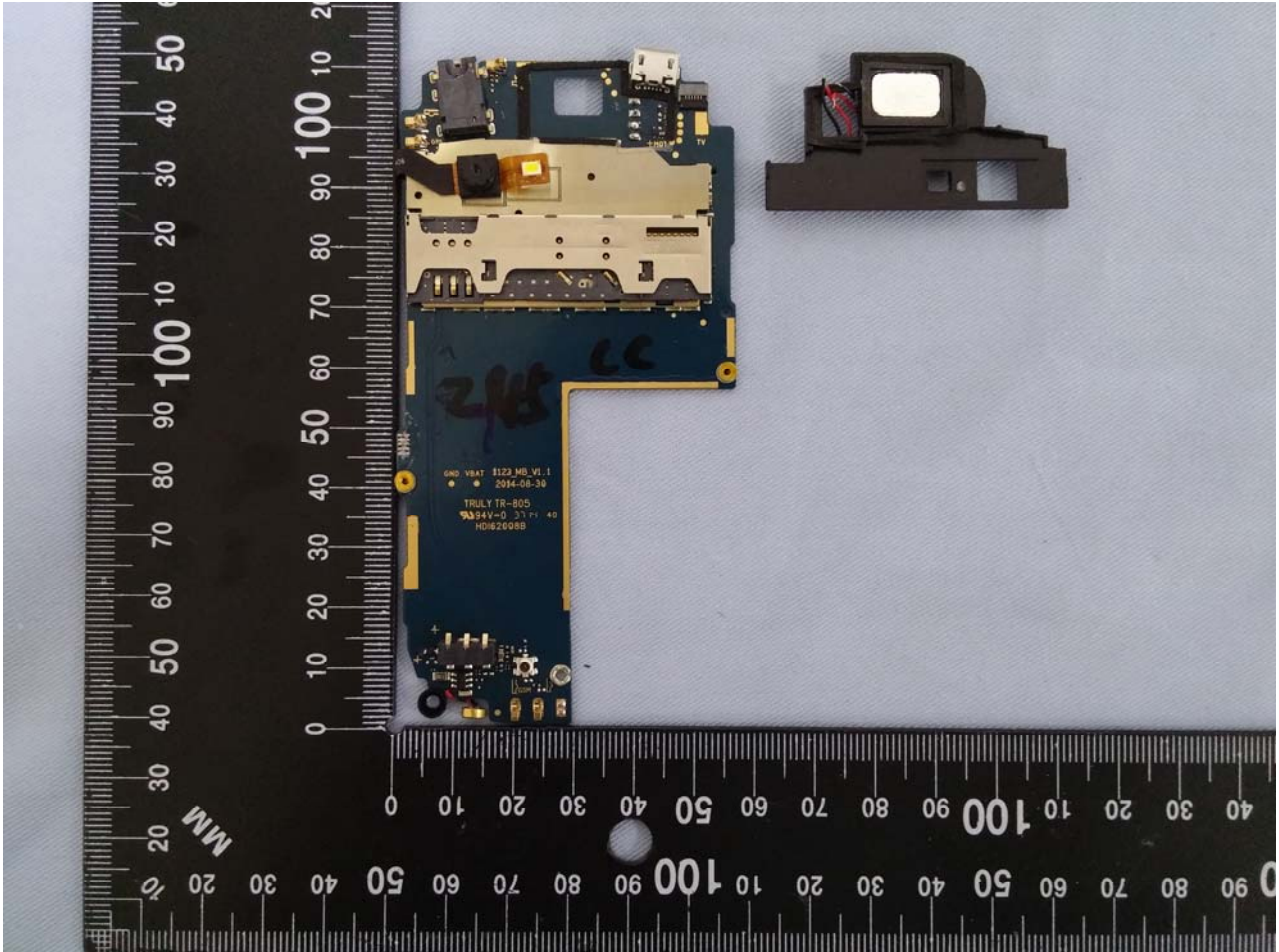

Brand Name: BLU; Model Name: Dash 3.5 II