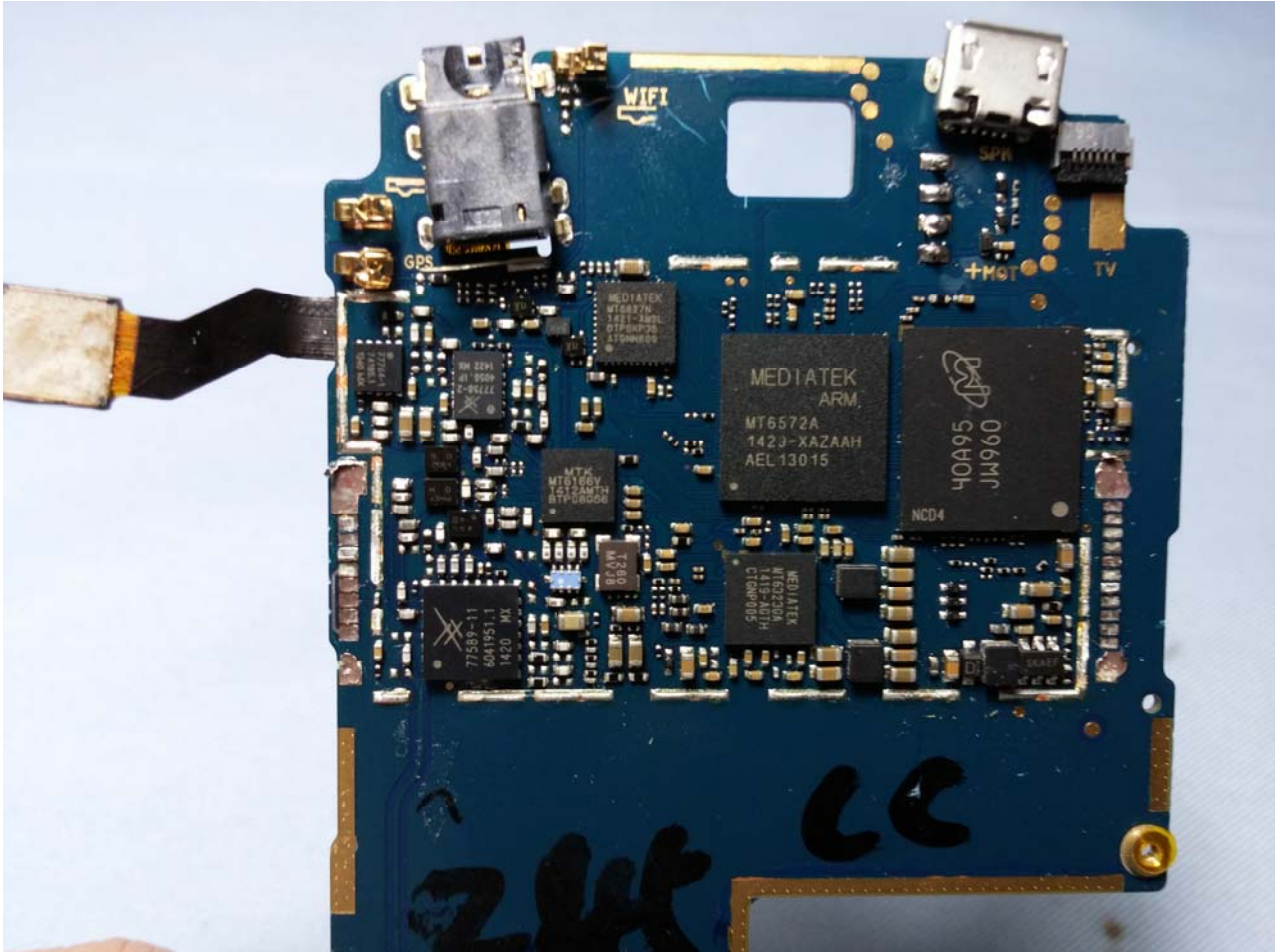

Brand Name: BLU; Model Name: Dash 3.5 II