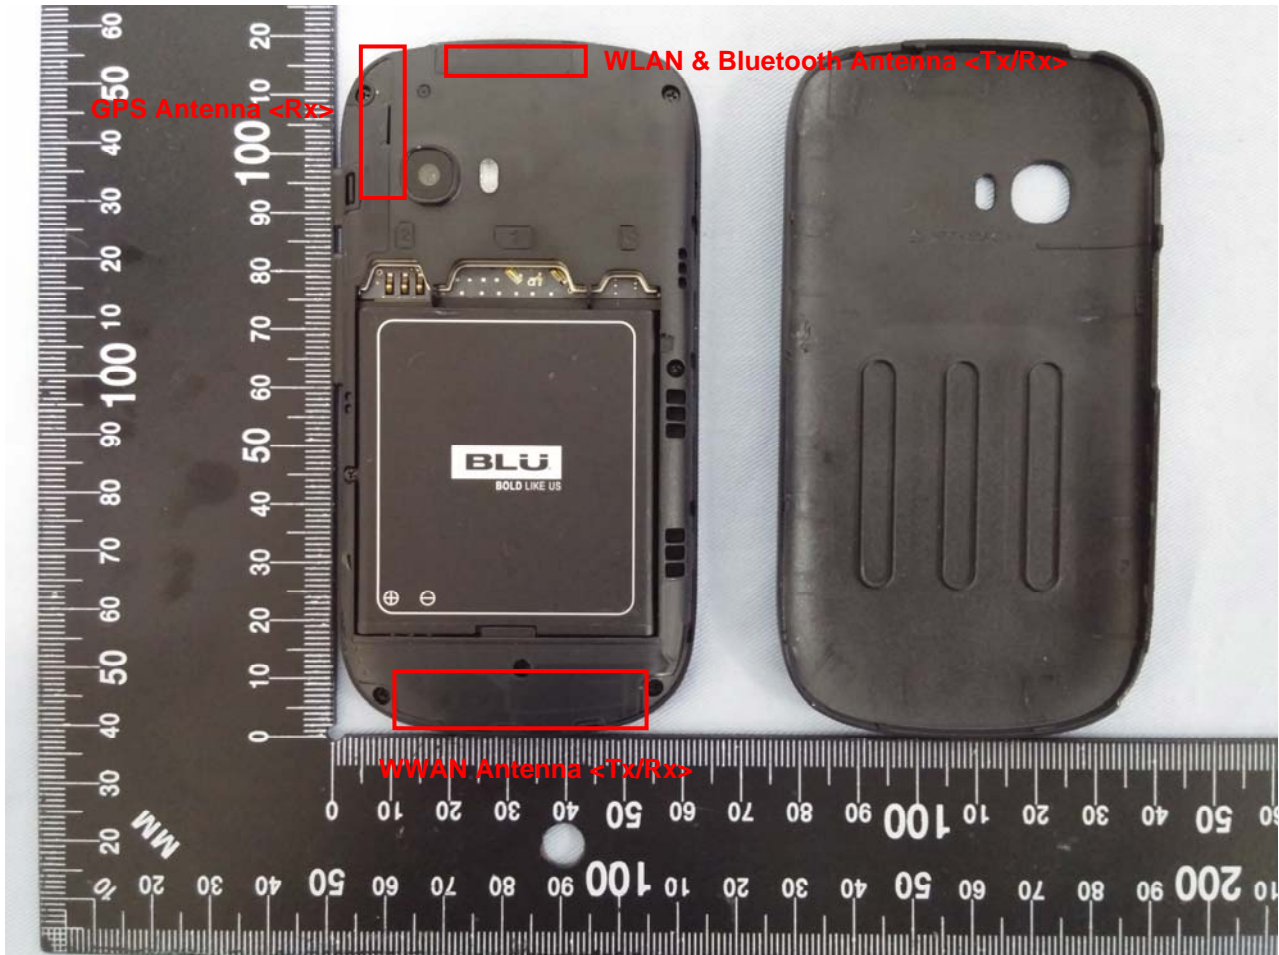

3. Internal Photograph of EUT

Brand Name: BLU; Model Name: Dash 3.5 II