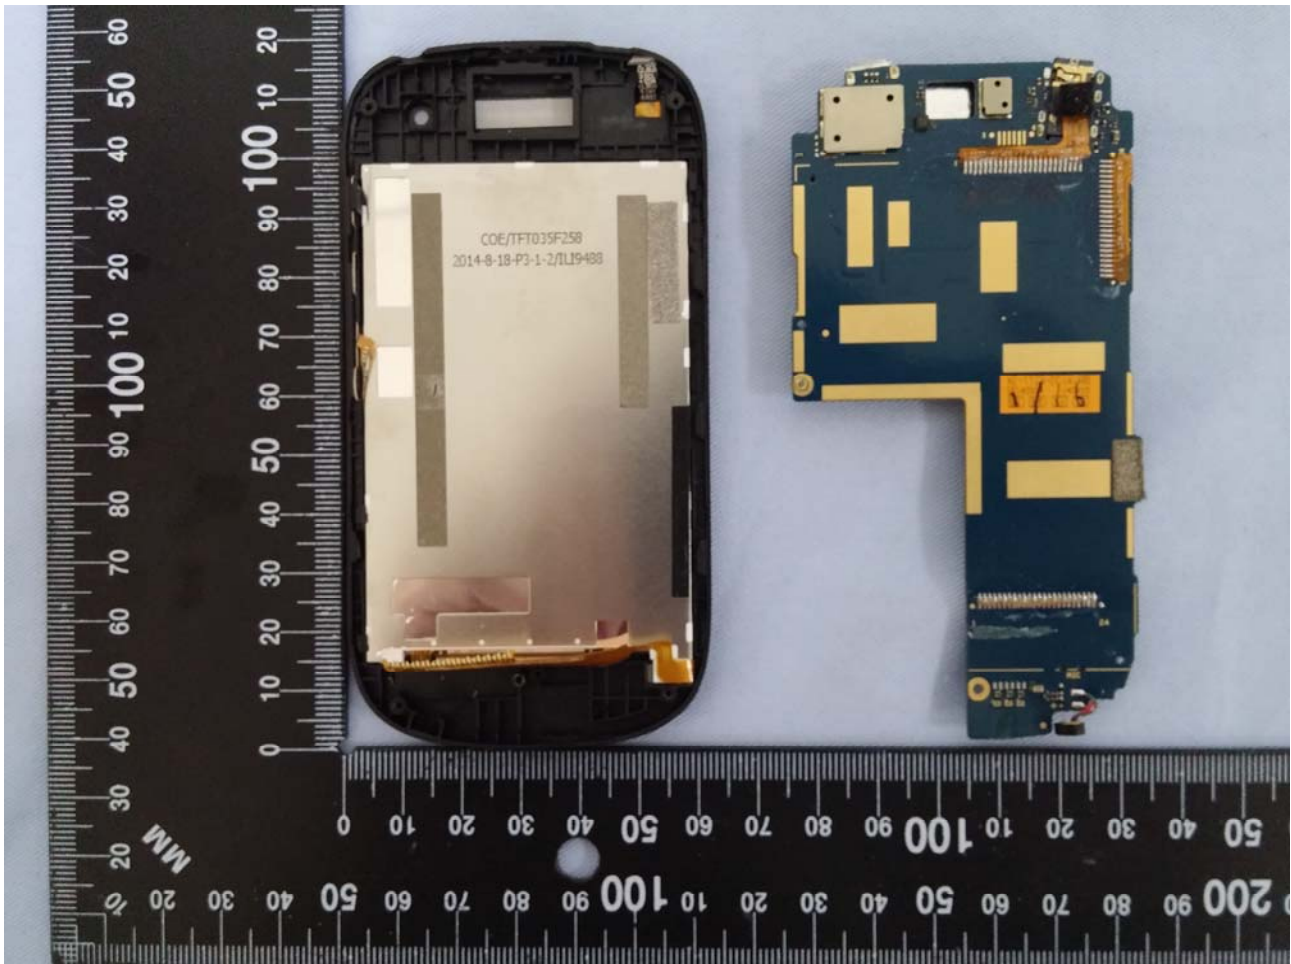

Brand Name: BLU; Model Name: Dash 3.5 II