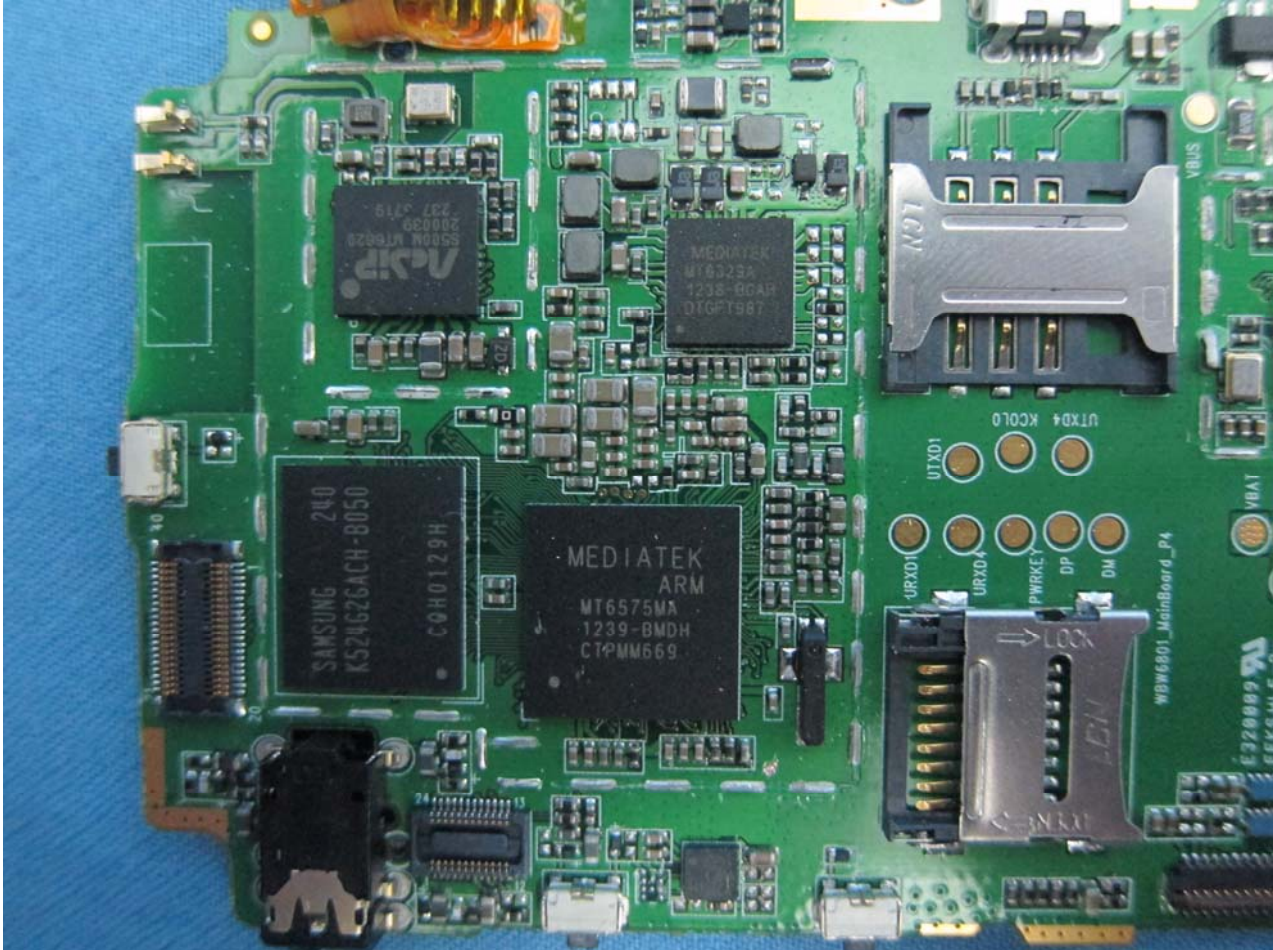

Brand Name: BLU; Model Name: Dash3.2