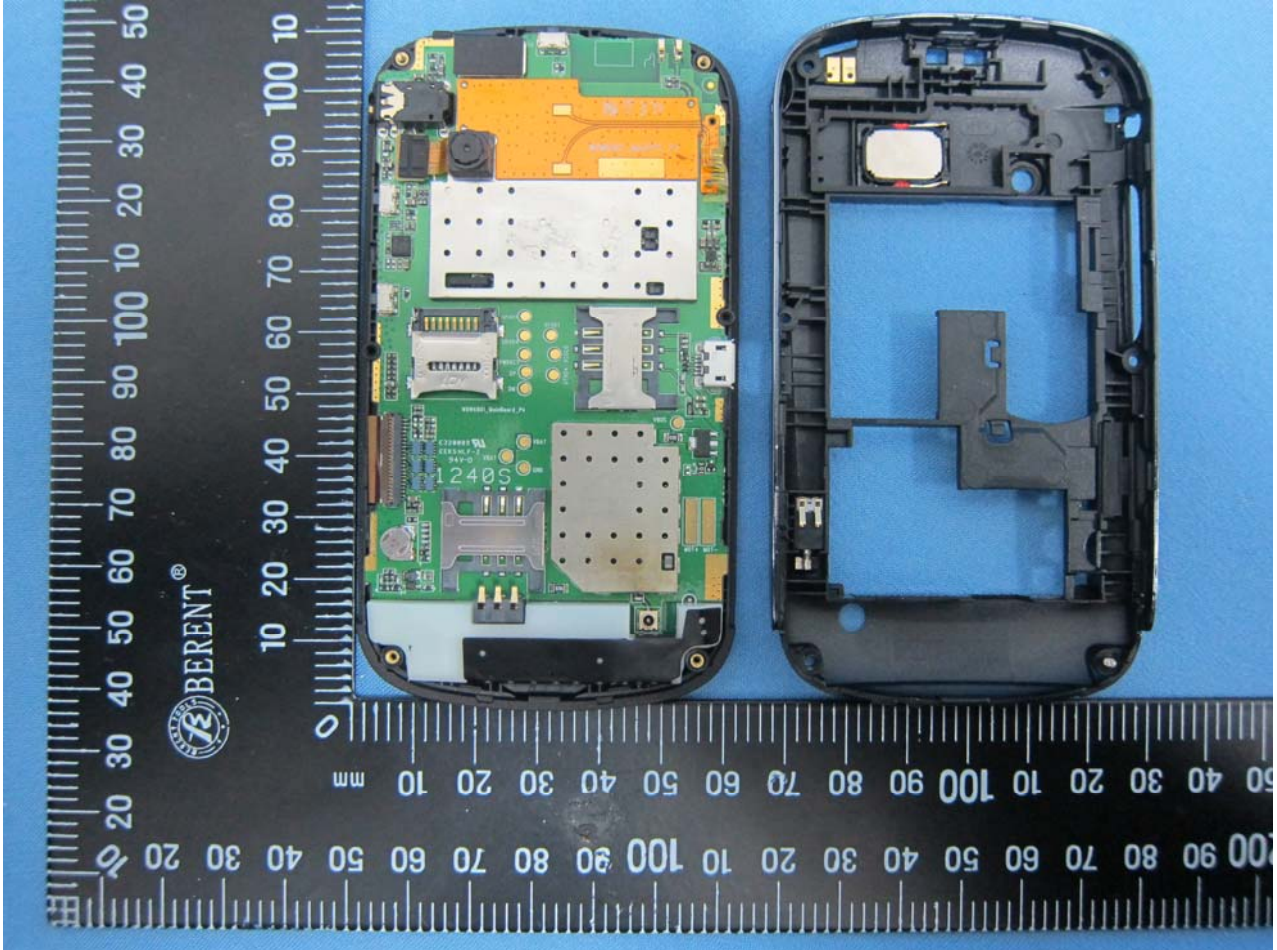

3. Internal Photograph of EUT

Brand Name: BLU; Model Name: Dash3.2

Brand Name: BLU; Model Name: Dash3.2

Brand Name: BLU; Model Name: Dash3.2

Brand Name: BLU; Model Name: Dash3.2

Brand Name: BLU; Model Name: Dash3.2

Brand Name: BLU; Model Name: Dash3.2

Brand Name: BLU; Model Name: Dash3.2

Brand Name: BLU; Model Name: Dash3.2

Brand Name: BLU; Model Name: Dash3.2

Brand Name: BLU; Model Name: Dash3.2

Brand Name: BLU; Model Name: Dash3.2