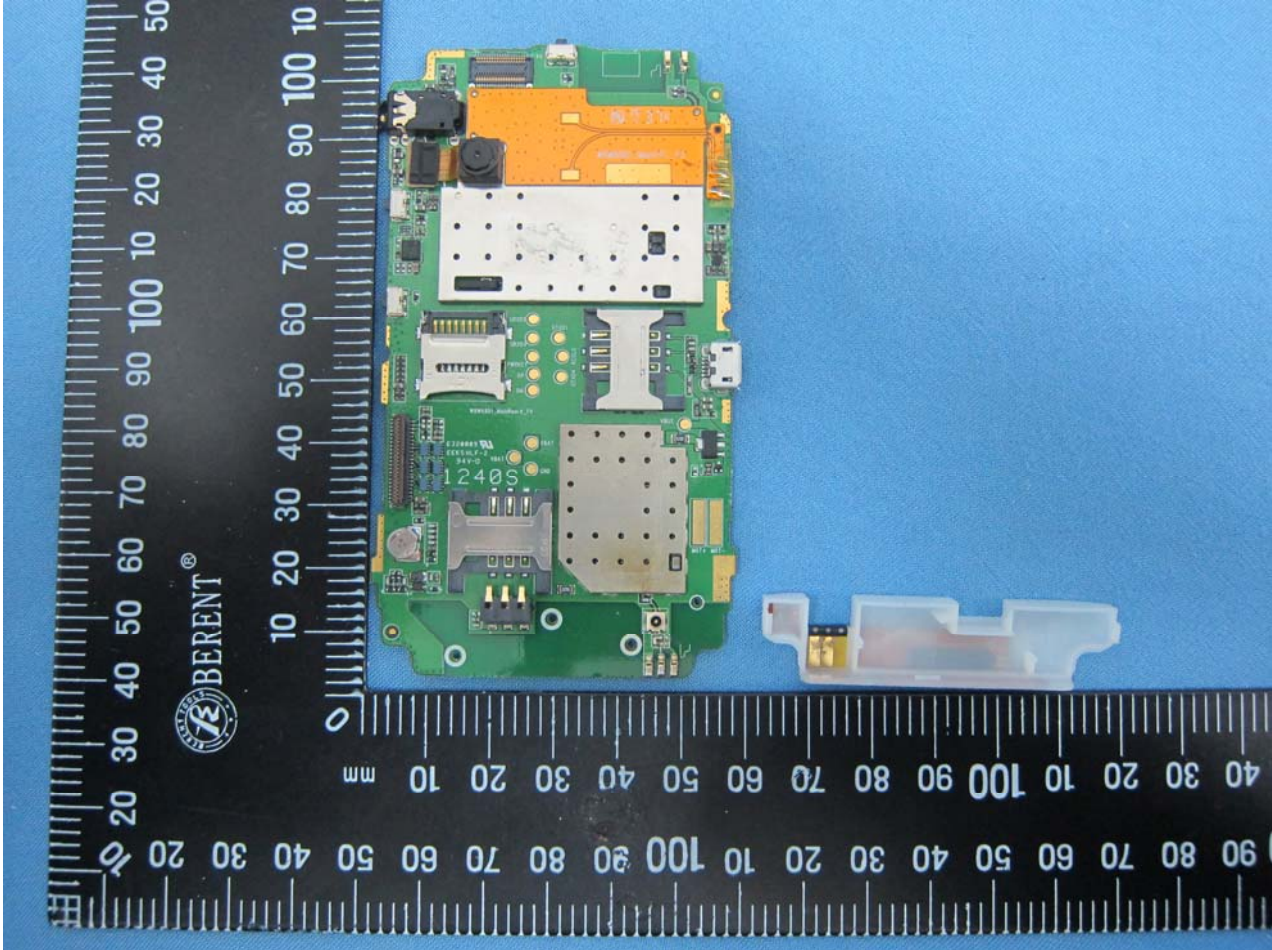

Brand Name: BLU; Model Name: Dash3.2