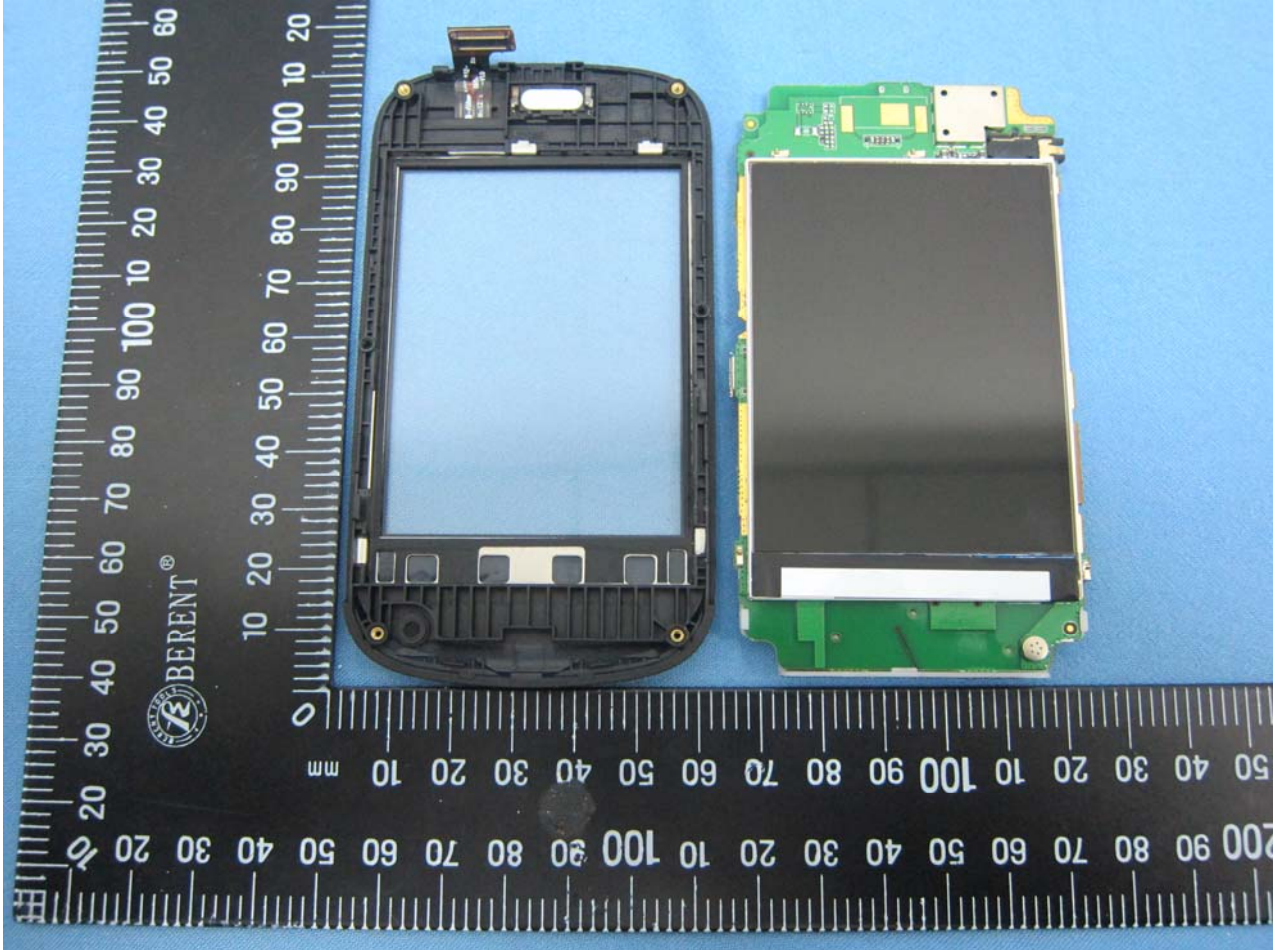

3. Internal Photograph of EUT

Brand Name: BLU; Model Name: Dash3.2

Brand Name: BLU; Model Name: Dash3.2

Brand Name: BLU; Model Name: Dash3.2

Brand Name: BLU; Model Name: Dash3.2

Brand Name: BLU; Model Name: Dash3.2

Brand Name: BLU; Model Name: Dash3.2

Brand Name: BLU; Model Name: Dash3.2

Brand Name: BLU; Model Name: Dash3.2

Brand Name: BLU; Model Name: Dash3.2

Brand Name: BLU; Model Name: Dash3.2

Brand Name: BLU; Model Name: Dash3.2