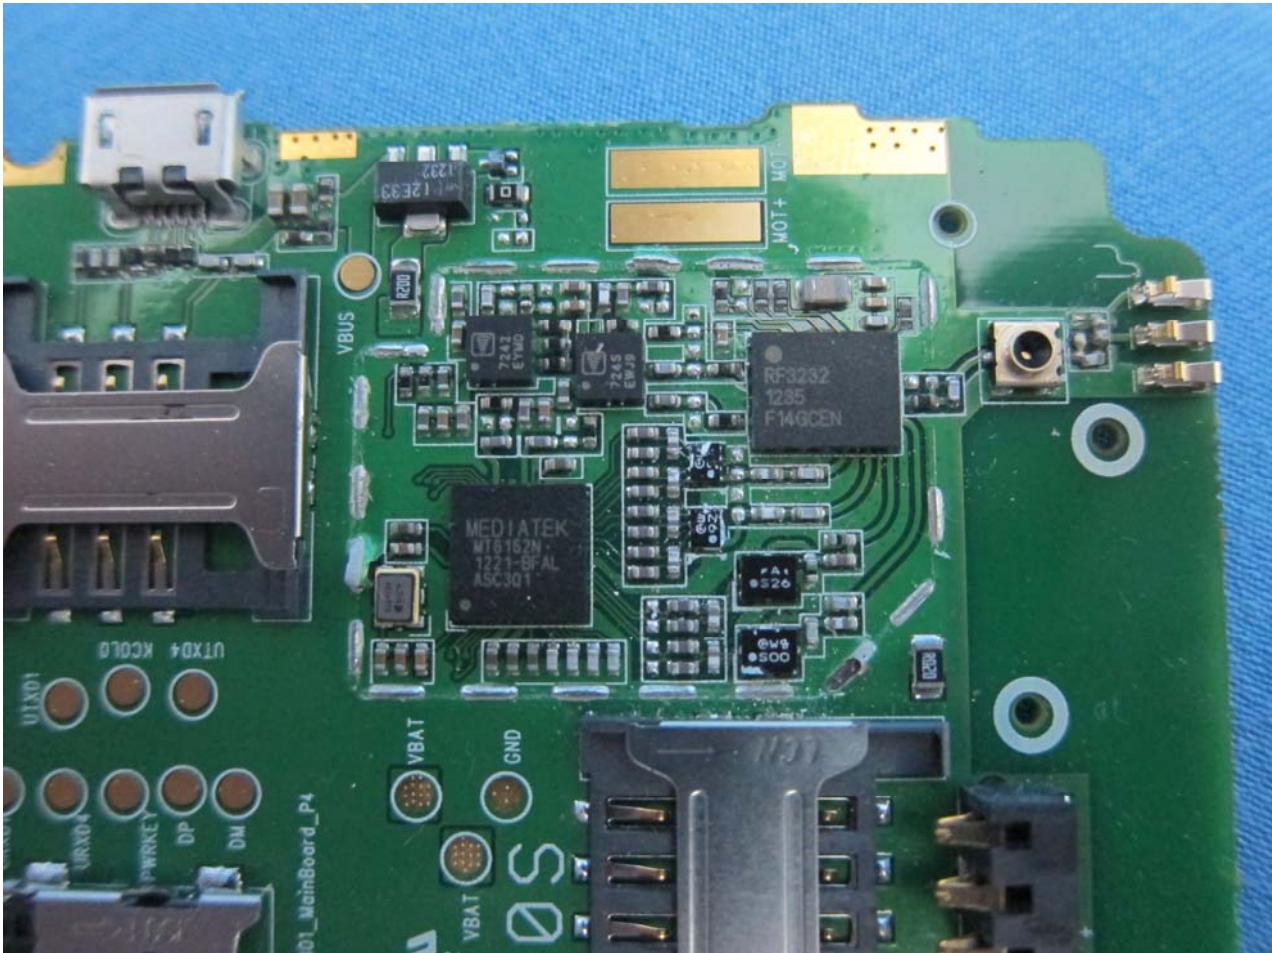

Brand Name: BLU; Model Name: Dash3.2