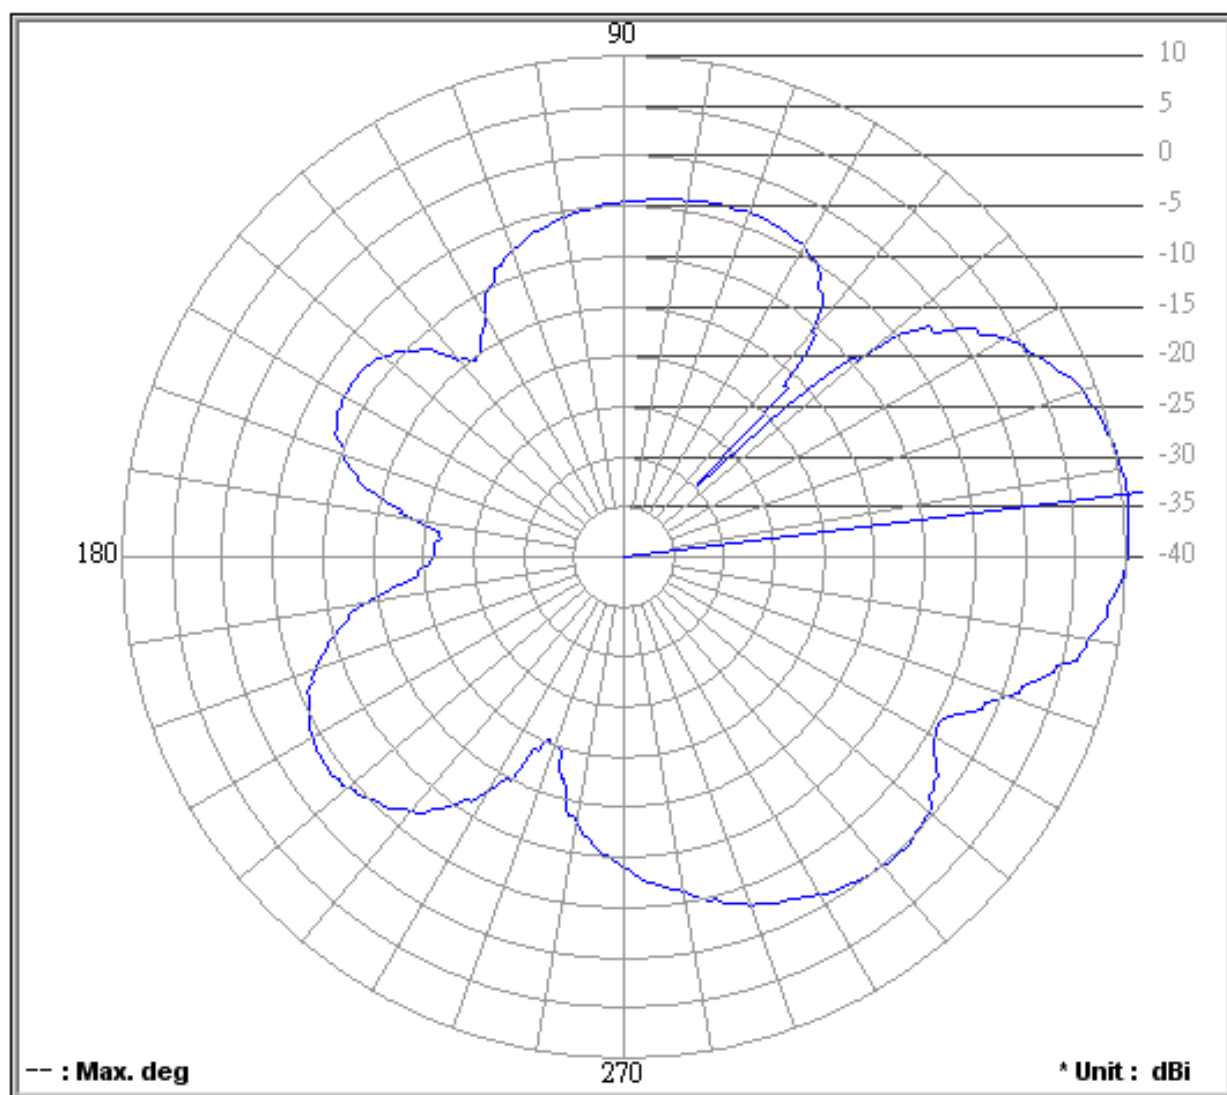

Brand / Model : WA643
 Remark :
 Sample No.
 Tested by : JACK

Location: **RF CHAMBER 3**

Date: **2009/1/20**

Time: **上午 10:59:15**

Temperature (°C): **25**

Humidity (%): **75**

Approved by:

Frequency (MHz): **2462.00** Antenna Polarity : **Vertical** Average Value (dBi) : **0.96**
 Maximum Value (dBi) : **10.57** Maximum Value (degree) : **7**
 Minimum Value (dBi) : **-29.73** Minimum Value (degree) : **44**