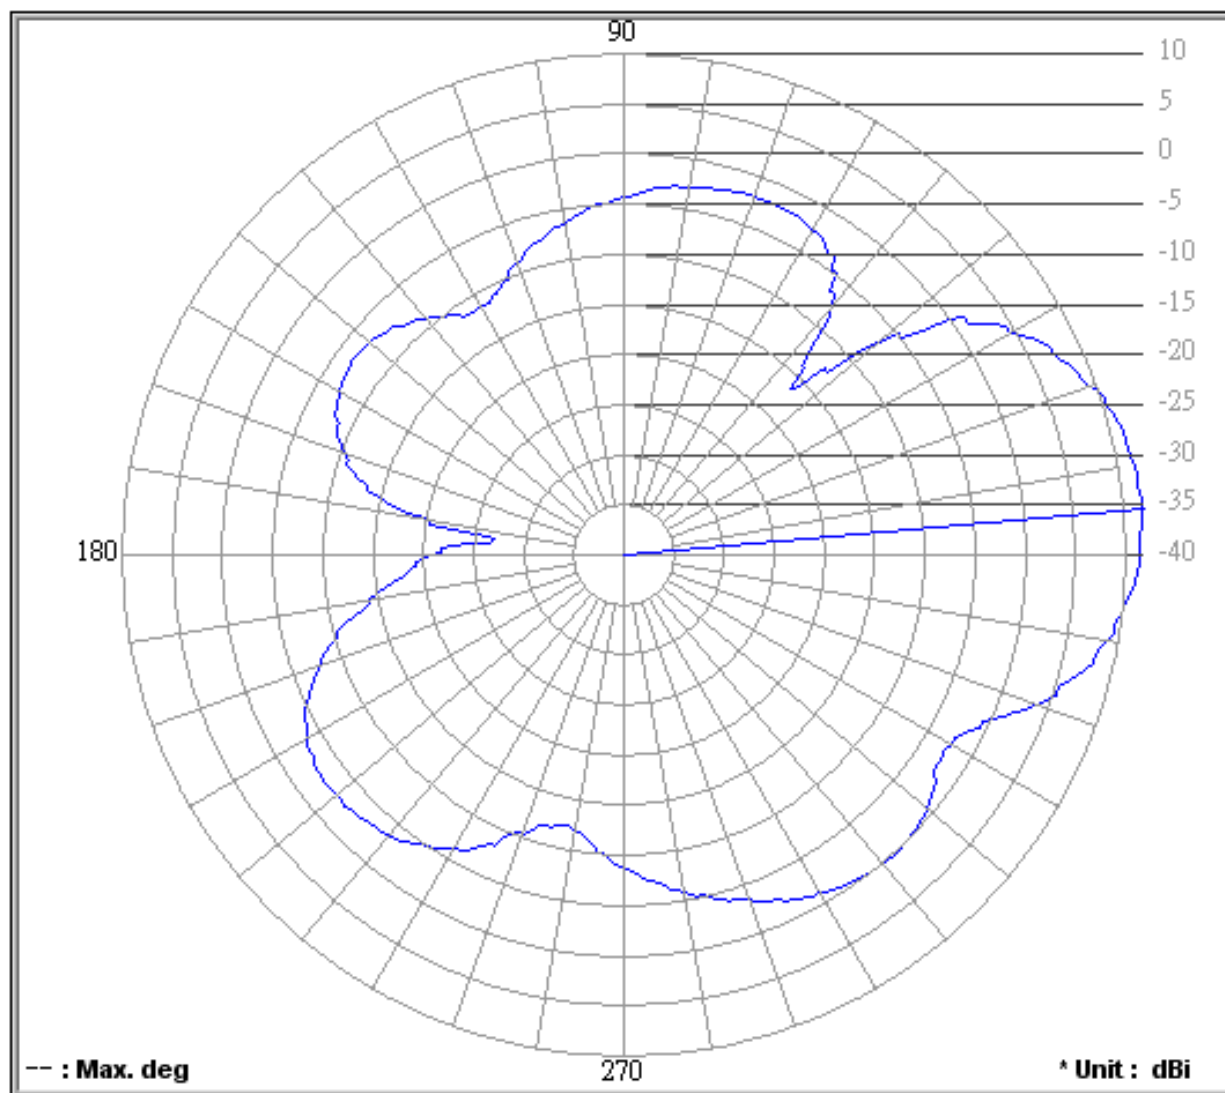

Brand / Model : WA643
 Remark :
 Sample No.
 Tested by : JACK

Location: **RF CHAMBER 3**

Date: **2009/1/20**

Time: **上午 10:57:25**

Temperature (°C): **25**

Humidity (%): **75**

Approved by:

Frequency (MHz) : **2437.00** Antenna Polarity : **Vertical** Average Value (dBi) : **2.23**

Maximum Value (dBi) : **11.85** Maximum Value (degree) : **5**

Minimum Value (dBi) : **-26.90** Minimum Value (degree) : **173**

V6.2

D:\Antenna Pattern V5\Graph\0120\01200002.png

Antenna Type:Plane
Antenna Gain:12dBi

Brand / Model : WA643
 Remark :
 Sample No.
 Tested by : JACK

Location: **RF CHAMBER 3**

Date: **2009/1/20**

Time: **上午 10:59:15**

Temperature (°C): **25**

Humidity (%): **75**

Approved by:

Frequency (MHz): **2462.00** Antenna Polarity : **Vertical** Average Value (dBi) : **0.96**
 Maximum Value (dBi) : **10.57** Maximum Value (degree) : **7**
 Minimum Value (dBi) : **-29.73** Minimum Value (degree) : **44**