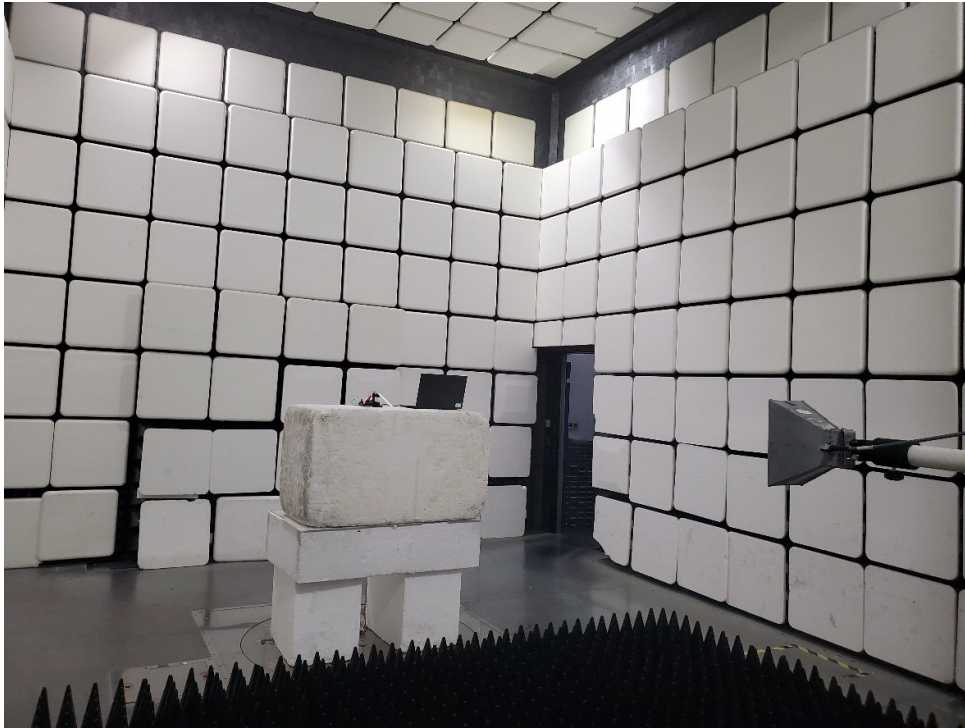

Part15C Test Setup

9kHz-30MHz

30MHz-1GHz

1GHz-18GHz

Picture 1 Radiated Emission Test Setup

Picture 2 Conducted Emission Test Setup