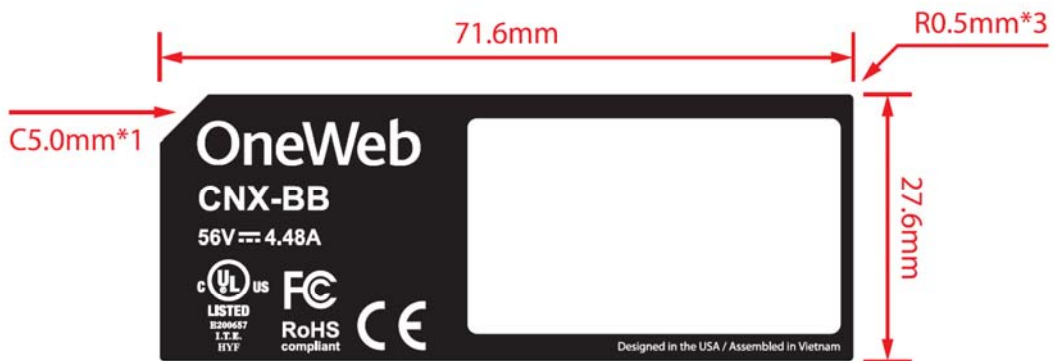

CNX-BB (Customer Network Exchange)

Label