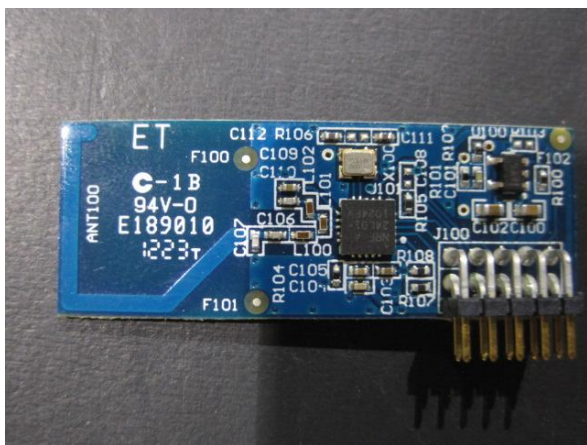

October 2, 2012

Timco Engineering, Inc.
849 NW State Road 45
P.O. Box 370
Newberry, Florida 32669

Re.: Internal Photos of CK3-15x keyboard containing CKW wireless module and PPxMnnWx30 host.

FCC ID: XWS-CKW

Figure 1 - CK3-15x keyboard containing CKW module and PPxMnnWx30 host.

Figure 2 - Close up view of PPxMnnWx30 host with CKW module connected.

Figure 3 - Close up view of CKW wireless module installed in CK3-15x keyboard.

Figure 4 - Top PCB view of CKW wireless module.

Figure 5 - Bottom PCB view of CKW wireless module.

Figure 6 - Top side of PPxMnnWx30 host controller board.

Figure 7 - Bottom side of PPxMnnWx30 host controller board.