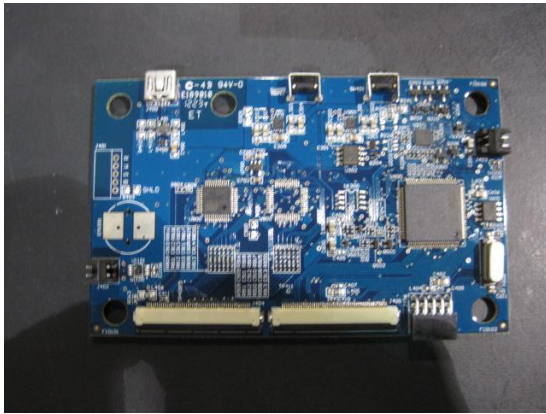

October 2, 2012

Timco Engineering, Inc.
849 NW State Road 45
P.O. Box 370
Newberry, Florida 32669

Re.: Internal Photos of CK3-15x keyboard containing CKW wireless module and PPxMnnWx30 host.

FCC ID: XWS-CKW

Figure 1 - CK3-15x keyboard containing CKW module and PPxMnnWx30 host.

Figure 2 - Close up view of PPxMnnWx30 host with CKW module connected.

Figure 3 - Close up view of CKW wireless module installed in CK3-15x keyboard.

Figure 4 - Top PCB view of CKW wireless module.

Figure 5 - Bottom PCB view of CKW wireless module.

Figure 6 - Top side of PPxMnnWx30 host controller board.

Figure 7 - Bottom side of PPxMnnWx30 host controller board.