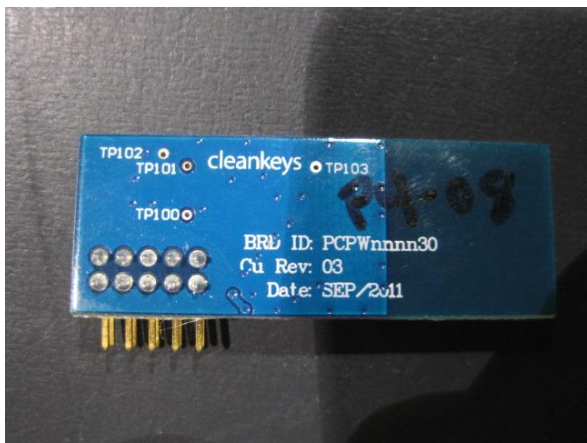

October 2, 2012

Timco Engineering, Inc.
849 NW State Road 45
P.O. Box 370
Newberry, Florida 32669

Re.: Internal Photos of CK3-15x keyboard containing CKW wireless module and PPxMnnWx30 host.

FCC ID: XWS-CKW

Figure 1 - CK3-15x keyboard containing CKW module and PPxMnnWx30 host.

Figure 2 - Close up view of PPxMnnWx30 host with CKW module connected.

Figure 3 - Close up view of CKW wireless module installed in CK3-15x keyboard.

Figure 4 - Top PCB view of CKW wireless module.

Figure 5 - Bottom PCB view of CKW wireless module.

Figure 6 - Top side of PPxMnnWx30 host controller board.

Figure 7 - Bottom side of PPxMnnWx30 host controller board.