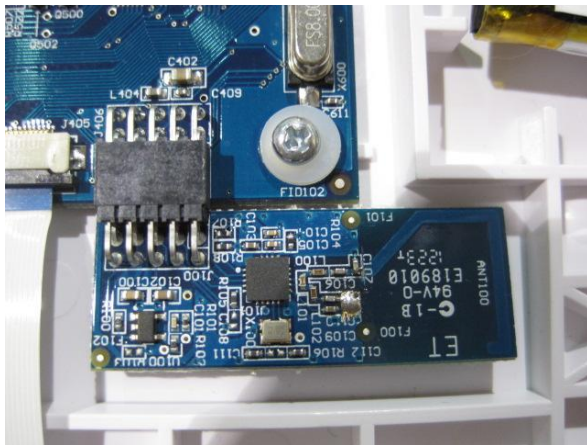

October 2, 2012

Timco Engineering, Inc.
849 NW State Road 45
P.O. Box 370
Newberry, Florida 32669

Re.: Internal Photos of CK3-15x keyboard containing CKW wireless module and PPxMnnWx30 host.

FCC ID: XWS-CKW

Figure 1 - CK3-15x keyboard containing CKW module and PPxMnnWx30 host.

Figure 2 - Close up view of PPxMnnWx30 host with CKW module connected.

Figure 3 - Close up view of CKW wireless module installed in CK3-15x keyboard.

Figure 4 - Top PCB view of CKW wireless module.

Figure 5 - Bottom PCB view of CKW wireless module.

Figure 6 - Top side of PPxMnnWx30 host controller board.

Figure 7 - Bottom side of PPxMnnWx30 host controller board.