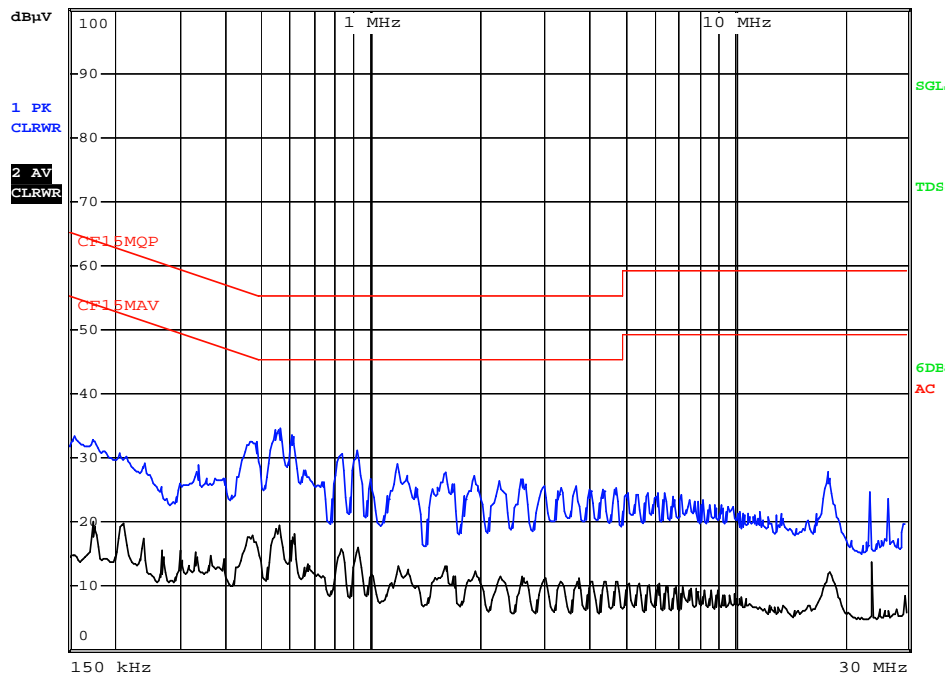

INTERTEK TESTING SERVICES

Report No.: 13051675HKG-001
Sample No.: 1/4

Bluetooth Transmitting

RBW 9 kHz
MT 20 ms

Att 10 dB AUTO PREAMP OFF

Conducted Plot – Pursuant to FCC Part 15 Requirement

(Pass/Fail)