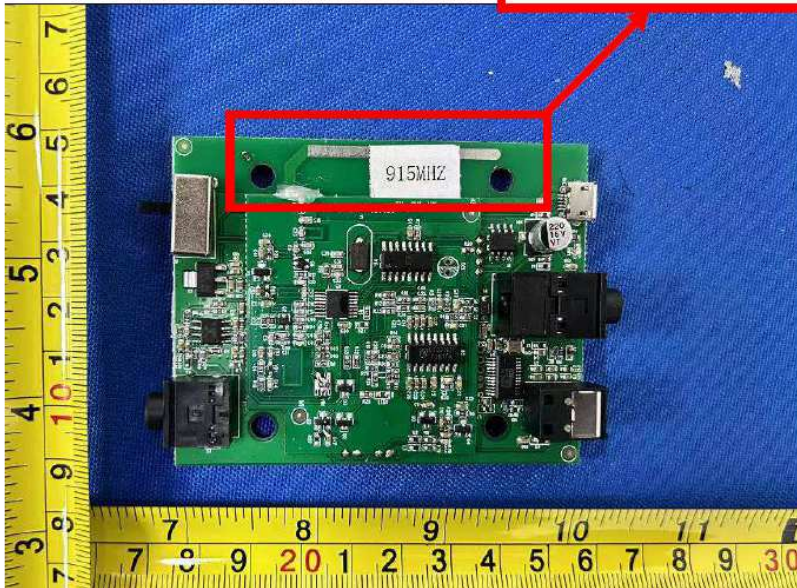

## Cordless Audio Antenna

**Length:** 47.5mm

**Antenna Type:** PCB Antenna

**Antenna Gain:** 2dBi

**Antenna operates frequency range:** 914-916 MHz

Only radiated measurements are used to show compliance with FCC limits for fundamental and spurious emissions.