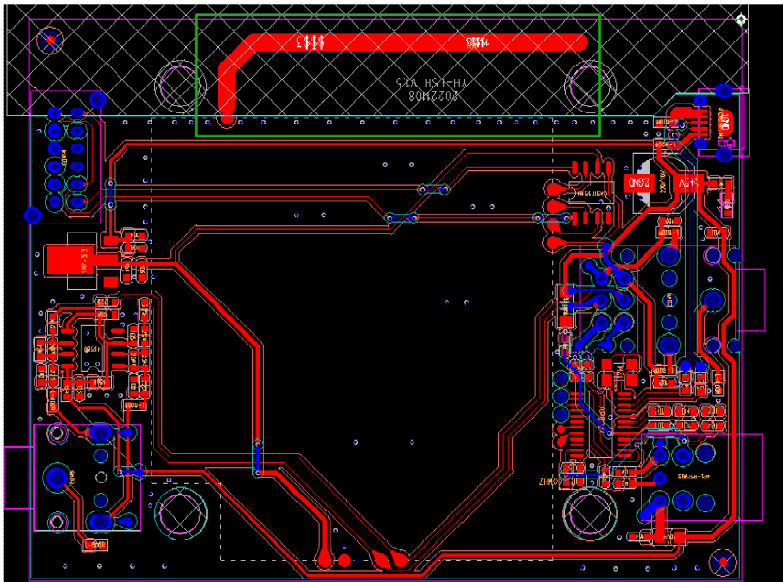

## Cordless Audio Antenna

**Length:** 47.5mm

**Antenna Type:** PCB Antenna

**Antenna Gain:** 2dBi

**Antenna operates frequency range:** 914-916 MHz

Only radiated measurements are used to show compliance with FCC limits for fundamental and spurious emissions.