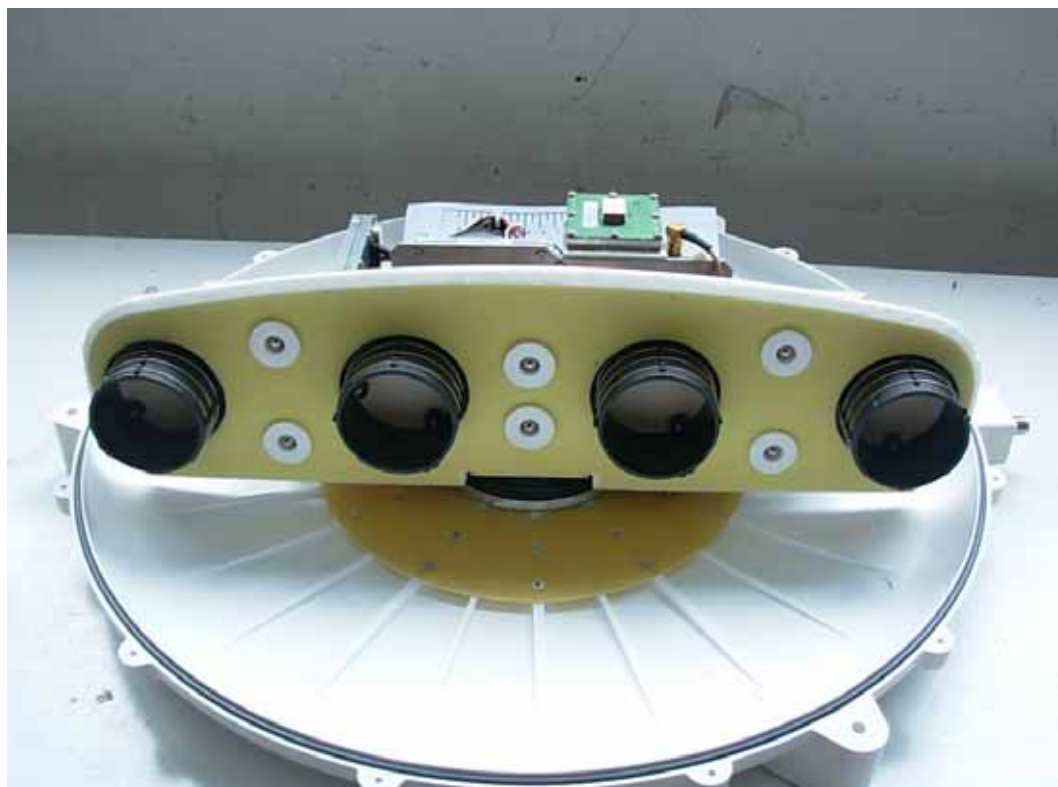

FIGURE 18  
INMARSAT BGAN LVUT (M/N: GX-10)  
MAIN BOARD - MODULE – BOARD SIDE 1

FIGURE 19  
INMARSAT BGAN LVUT (M/N: GX-10)  
MAIN BOARD - MODULE – BOARD SIDE 2

FIGURE 20  
INMARSAT BGAN LVUT (M/N: GX-10)  
SATELLITE ANTENNA

*FIGURE 21*  
*INMARSAT BGAN LVUT (M/N: GX-10)*  
*SATELLITE ANTENNA – PORT VIEW*

*FIGURE 22*  
*INMARSAT BGAN LVUT (M/N: GX-10)*  
*SATELLITE ANTENNA – COVER REMOVED*

*FIGURE 23*  
*INMARSAT BGAN LVUT (M/N: GX-10)*  
*SATELLITE ANTENNA – INSIDE TOP VIEW*

*FIGURE 24*  
*INMARSAT BGAN LVUT (M/N: GX-10)*  
*SATELLITE ANTENNA – INSIDE FRONT VIEW*

FIGURE 25  
INMARSAT BGAN LVUT (M/N: GX-10)  
SATELLITE ANTENNA – INSIDE REAR VIEW

FIGURE 26  
INMARSAT BGAN LVUT (M/N: GX-10)  
SATELLITE ANTENNA – INSIDE LABEL