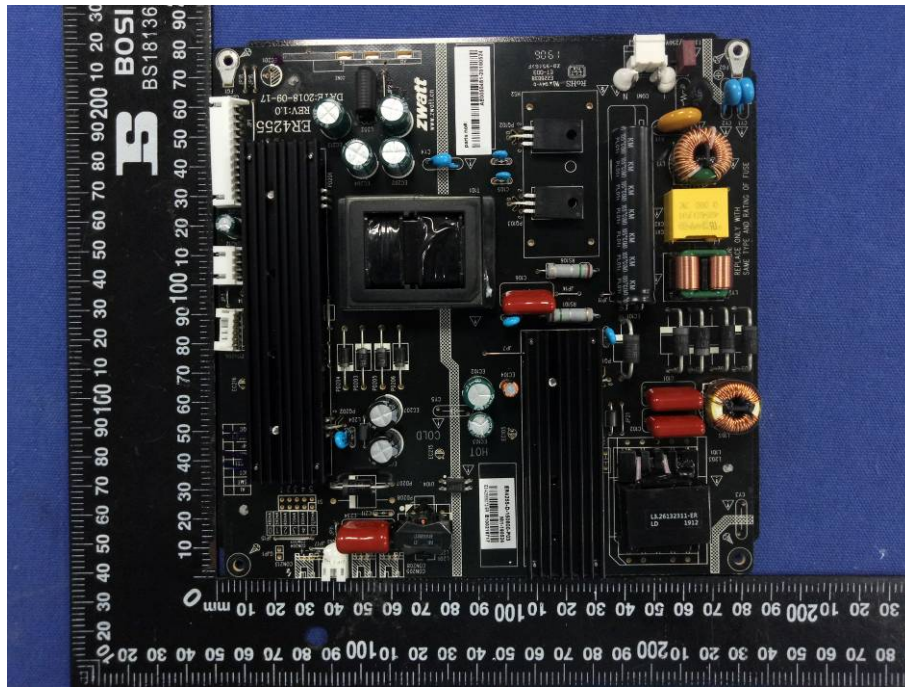

**FCC ID: XOMRNSMU5536**  
**Internal Photographs**

**EUT - Open View**

Antenna

EUT – Wi-Fi Module View

EUT –Wi-Fi Module View

EUT –PCB View

EUT –PCB View

EUT –PCB View

EUT –PCB View

EUT –PCB View

EUT –PCB View