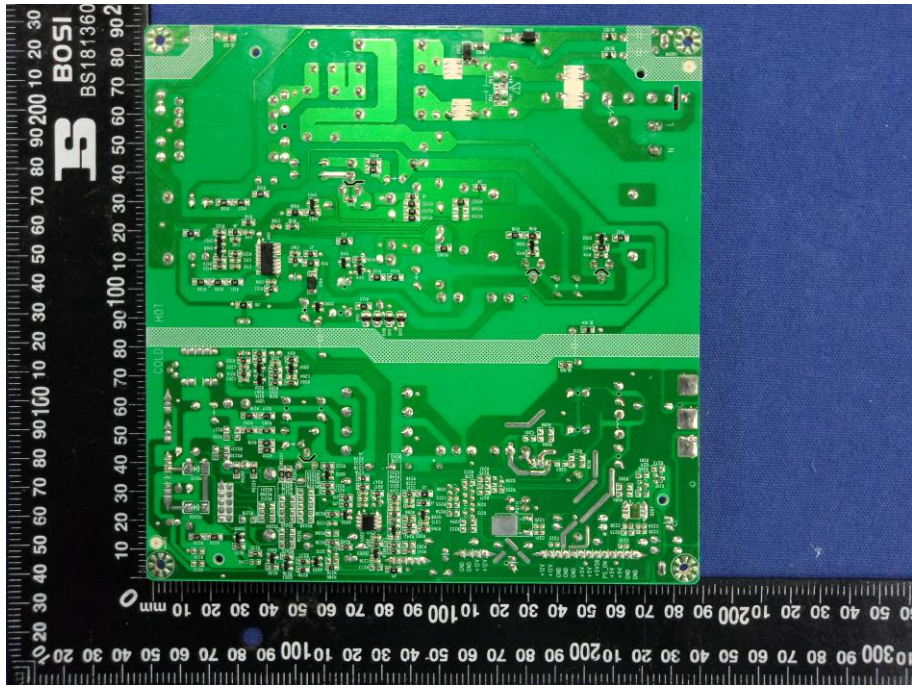

**FCC ID: XOMRNSMU5536**  
**Internal Photographs**

**EUT - Open View**

Antenna

EUT – Wi-Fi Module View

EUT –Wi-Fi Module View

EUT –PCB View

EUT –PCB View

EUT –PCB View

EUT –PCB View

EUT –PCB View

EUT –PCB View