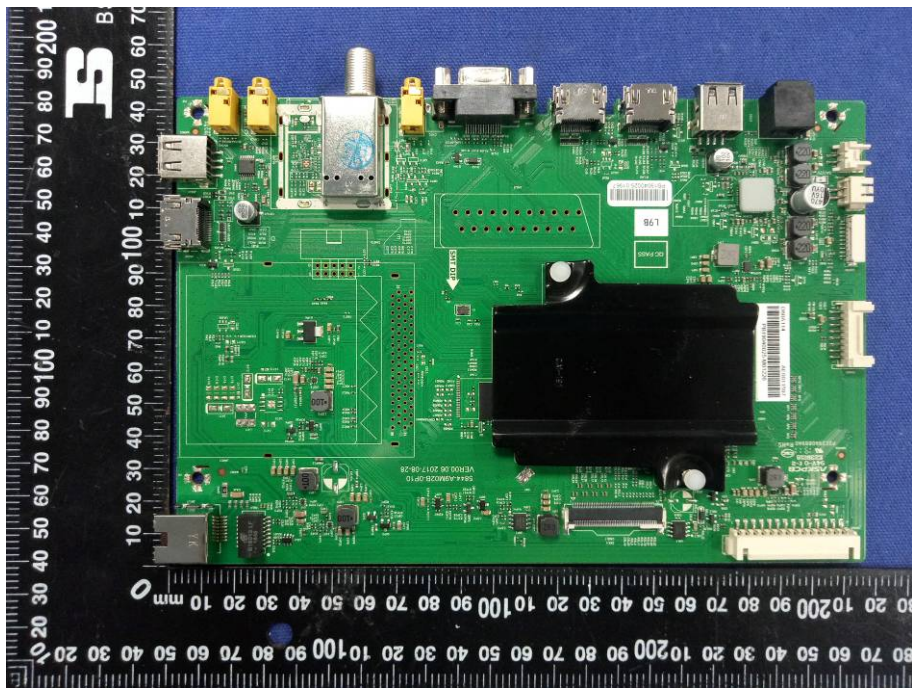

**FCC ID: XOMRNSMU5536**  
**Internal Photographs**

**EUT - Open View**

Antenna

EUT – Wi-Fi Module View

EUT –Wi-Fi Module View

EUT –PCB View

EUT –PCB View

EUT –PCB View

EUT –PCB View

EUT –PCB View

EUT –PCB View