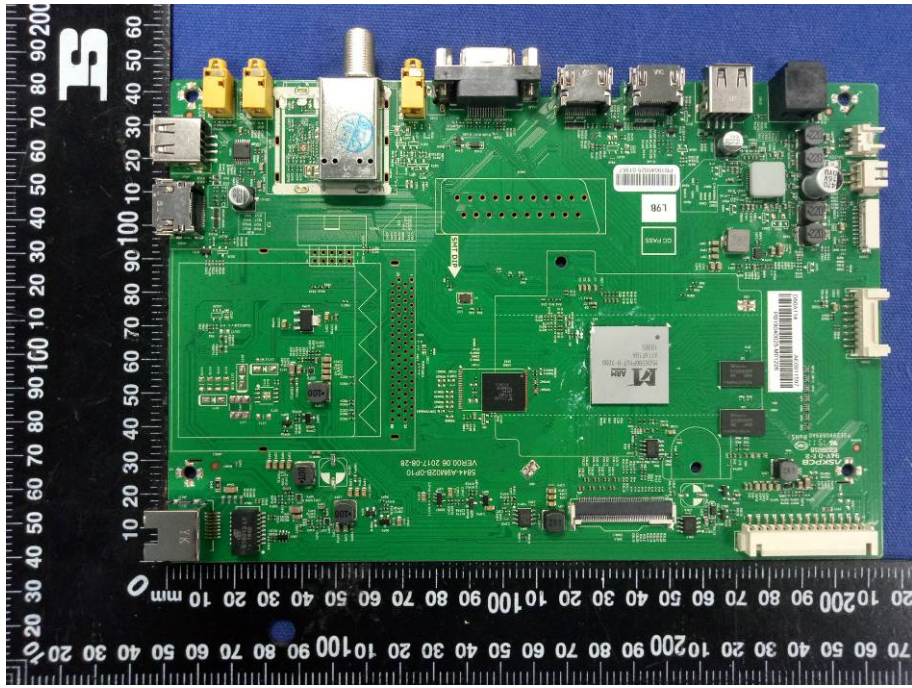

**FCC ID: XOMRNSMU5536**  
**Internal Photographs**

**EUT - Open View**

Antenna

EUT – Wi-Fi Module View

EUT –Wi-Fi Module View

EUT –PCB View

EUT –PCB View

EUT –PCB View

EUT –PCB View

EUT –PCB View

EUT –PCB View