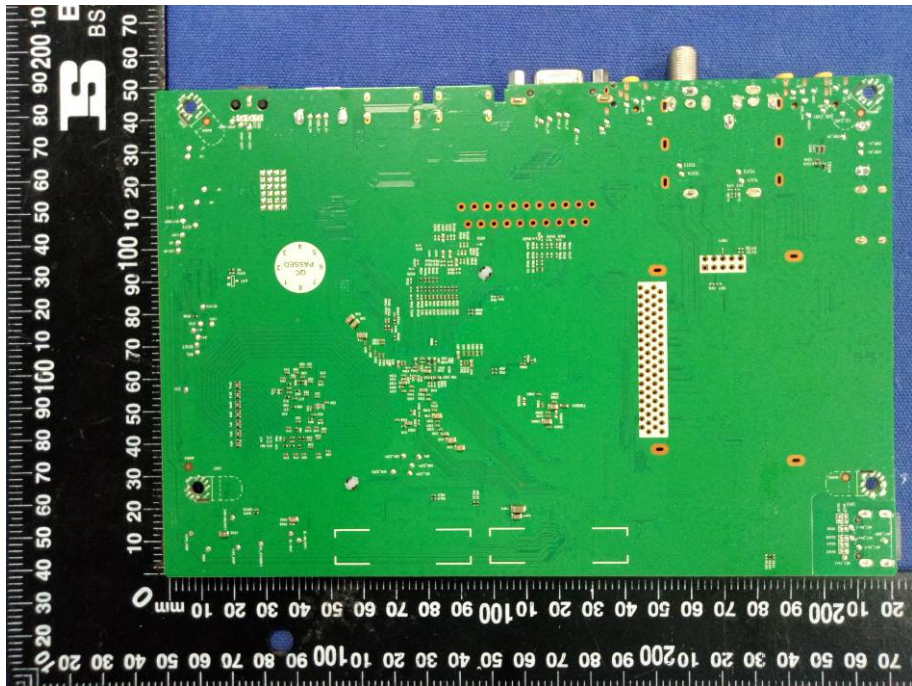

**FCC ID: XOMRNSMU5536**  
**Internal Photographs**

**EUT - Open View**

Antenna

EUT – Wi-Fi Module View

EUT –Wi-Fi Module View

EUT –PCB View

EUT –PCB View

EUT –PCB View

EUT –PCB View

EUT –PCB View

EUT –PCB View